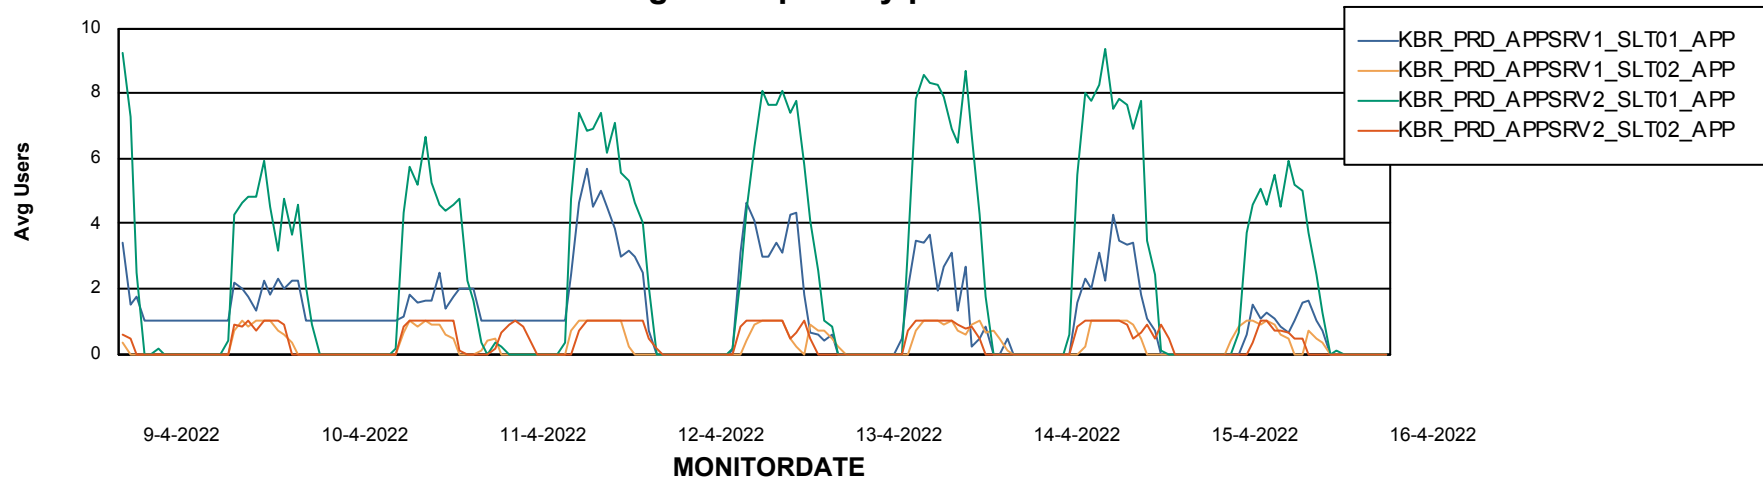

Avg users per day per ABS server