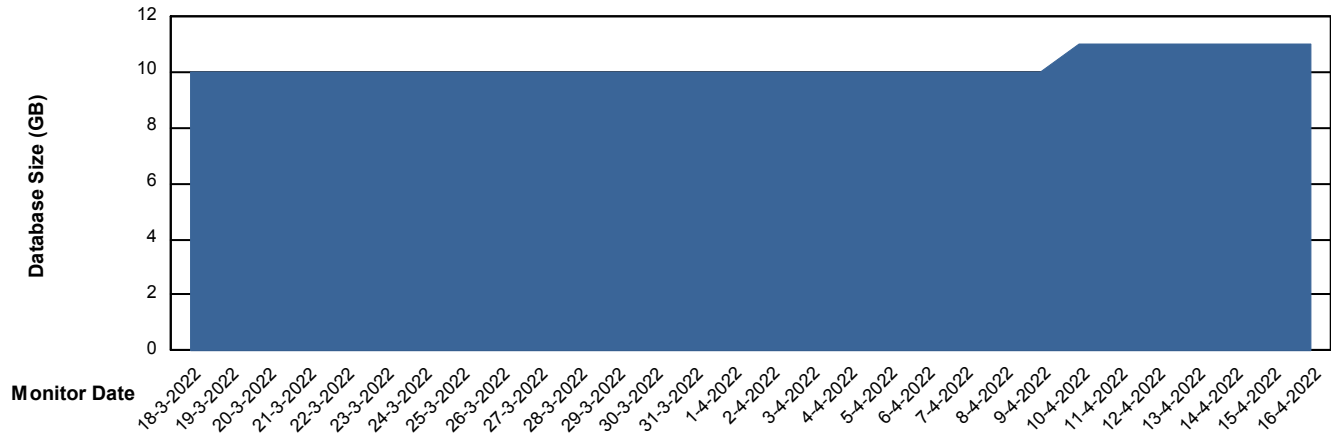

DATABASE SIZE KBR_PRD_DB-SRV1_DB

Database growth over last month