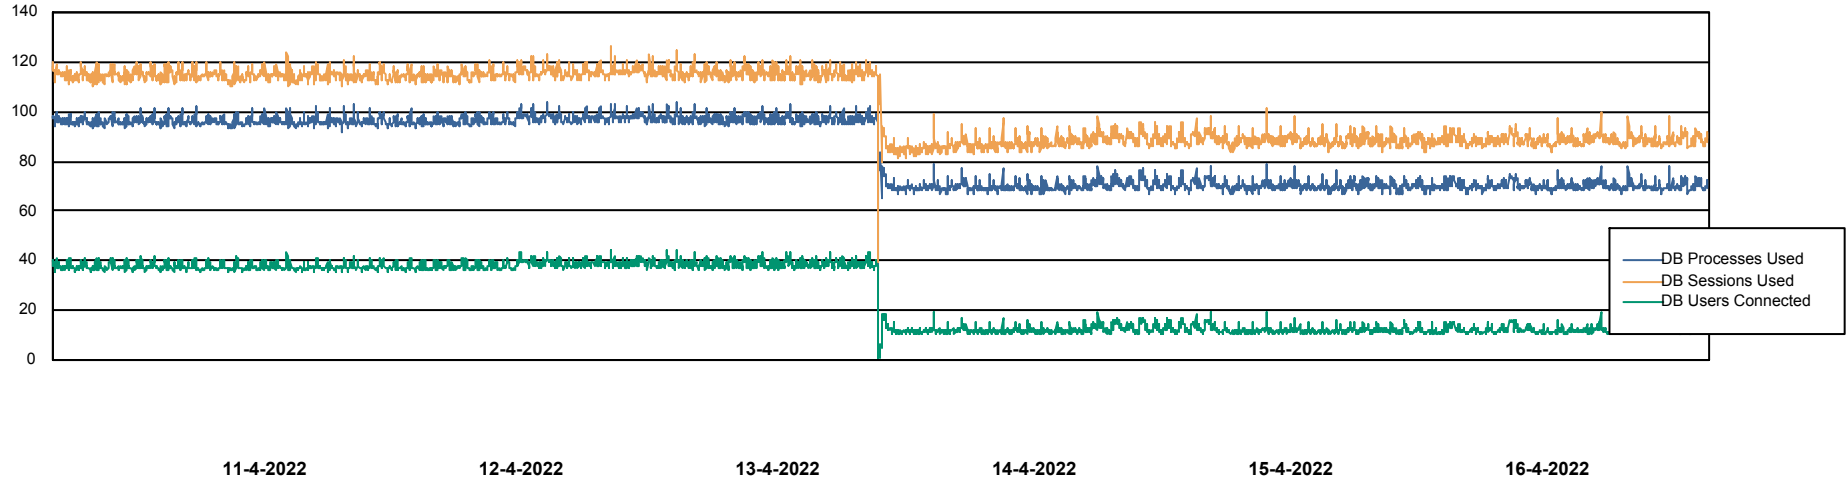

Database Performance BI-DBSRV_DB