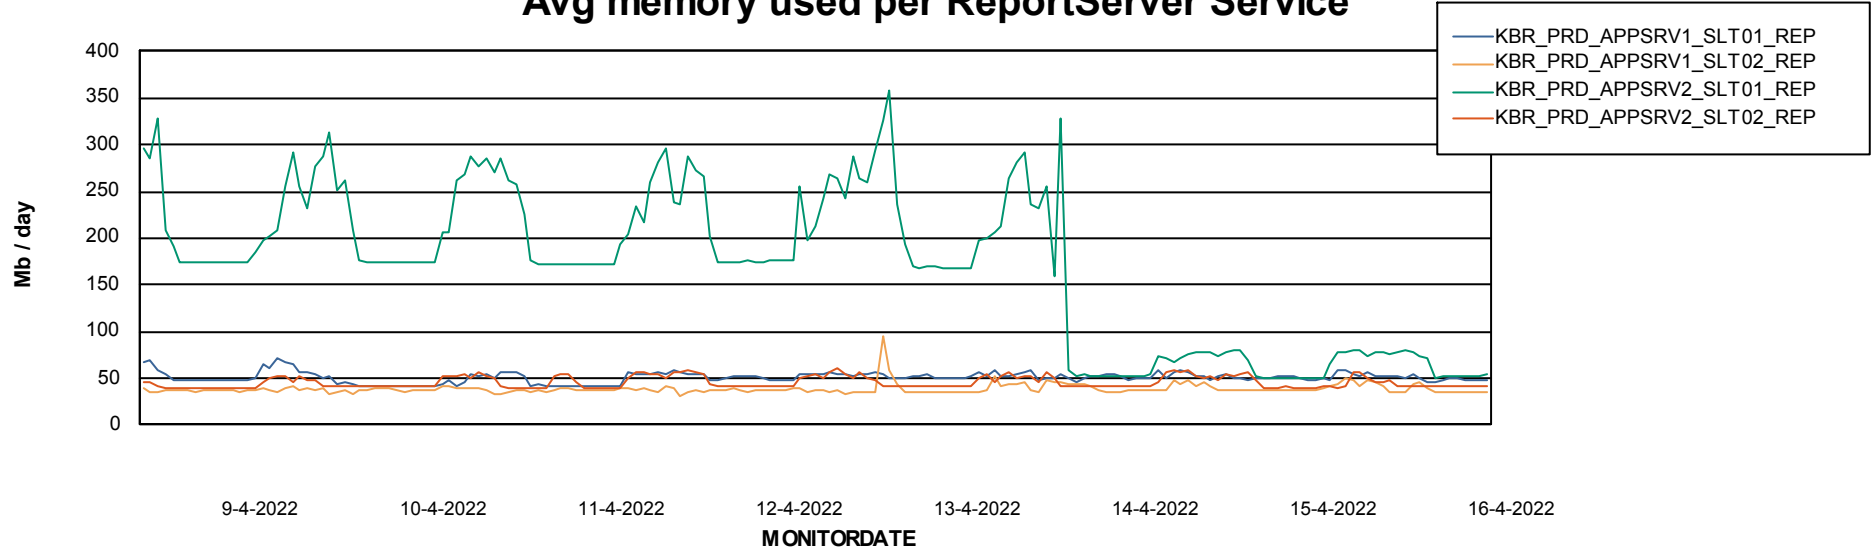

ABSSolute Application Server Services

Avg memory used per ReportServer Service