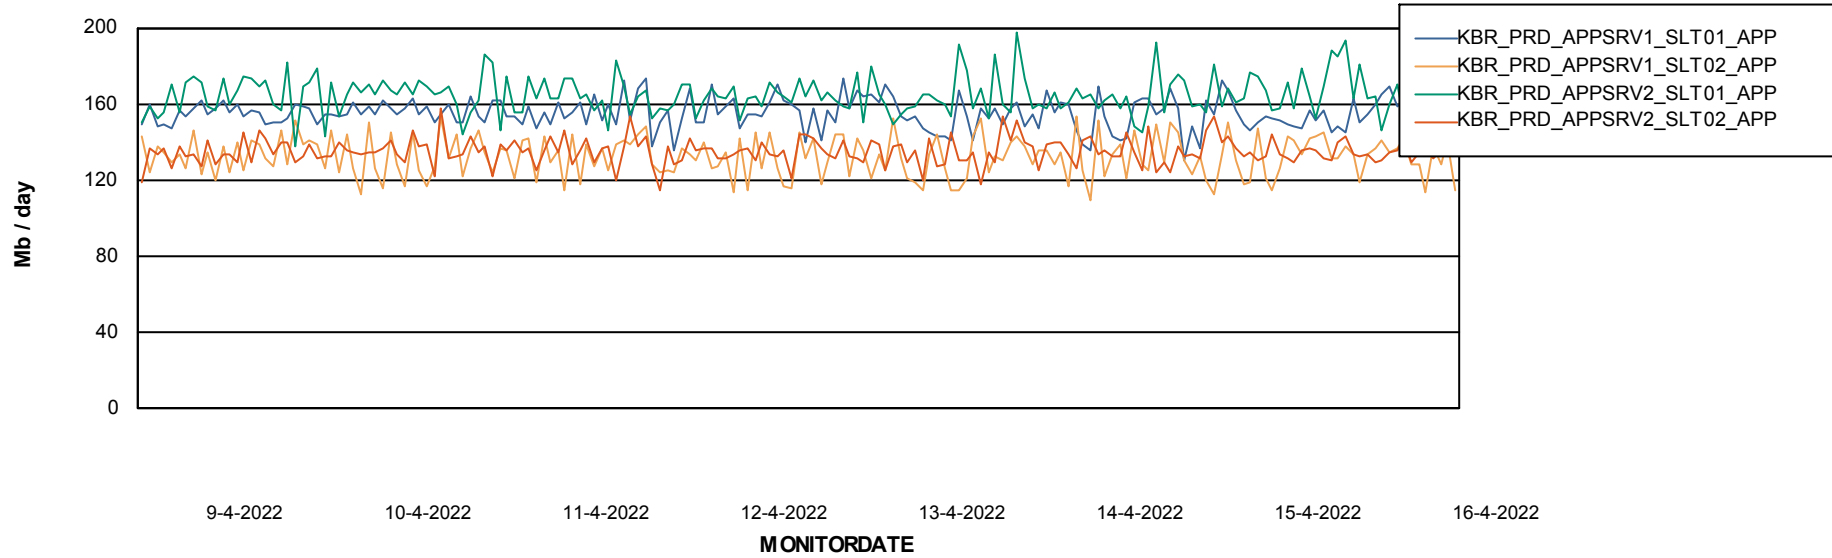

ABSSolute Application Server Services

Avg memory used per ABS Server Service