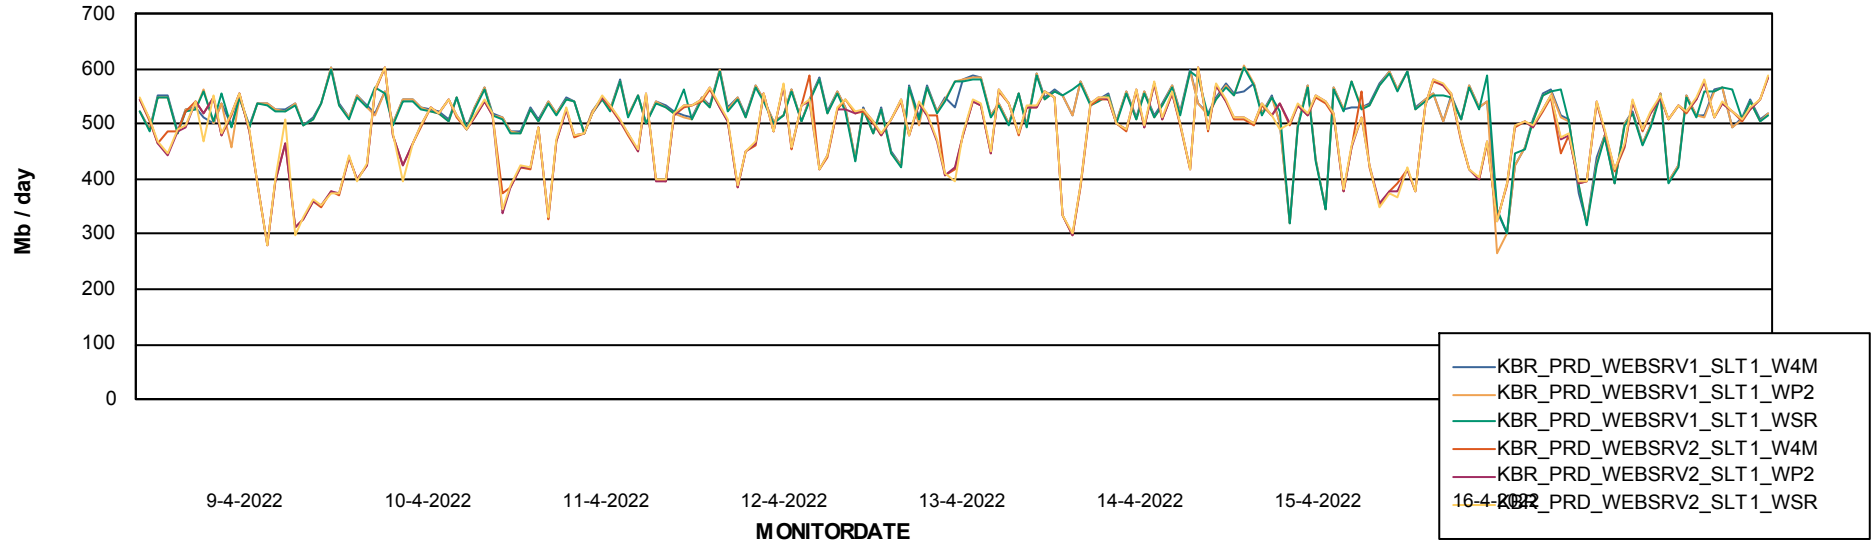

ABSSolute Web Component Services

Avg memory used per ABS Web component