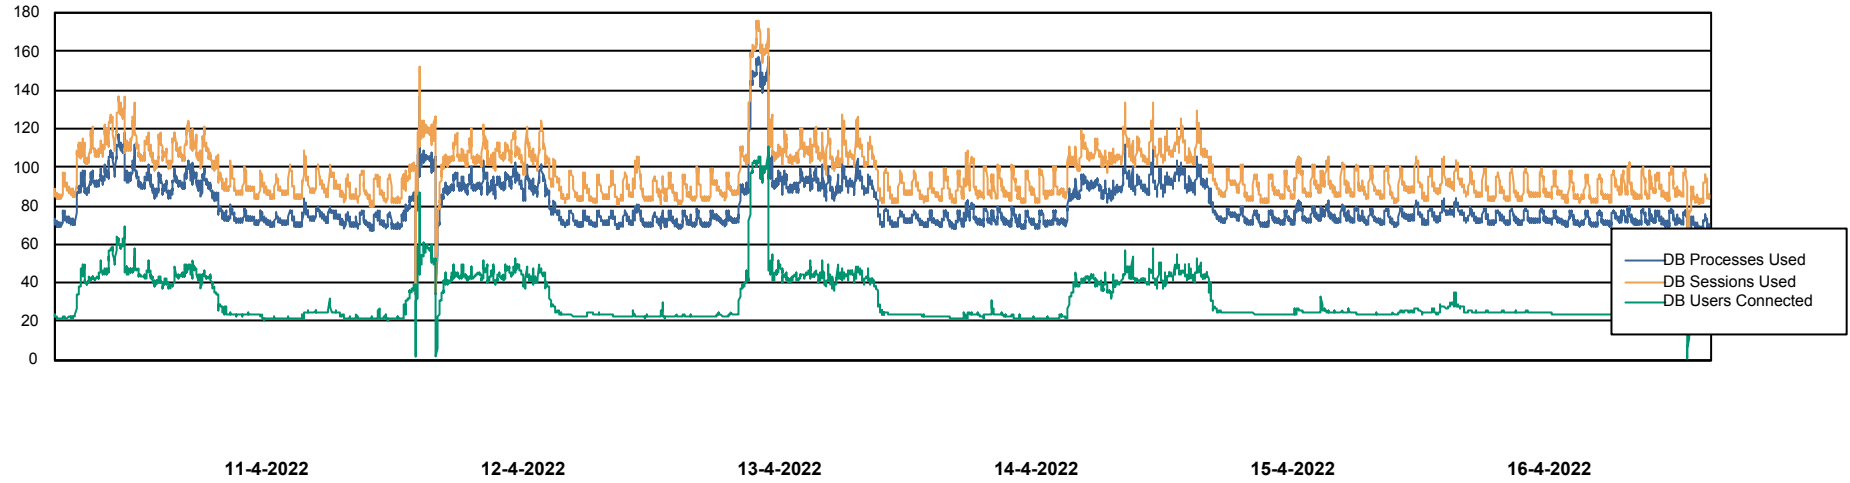

Weekly SLA Customer Report

Customer HUE_Production
Database ID 104

Database Performance HUE_PRD_S-ORABI_DB

Weekly SLA Customer Report

Customer HUE_Production
Database ID 104

Database Performance HUE_PRD_S-ORAPROD_DB