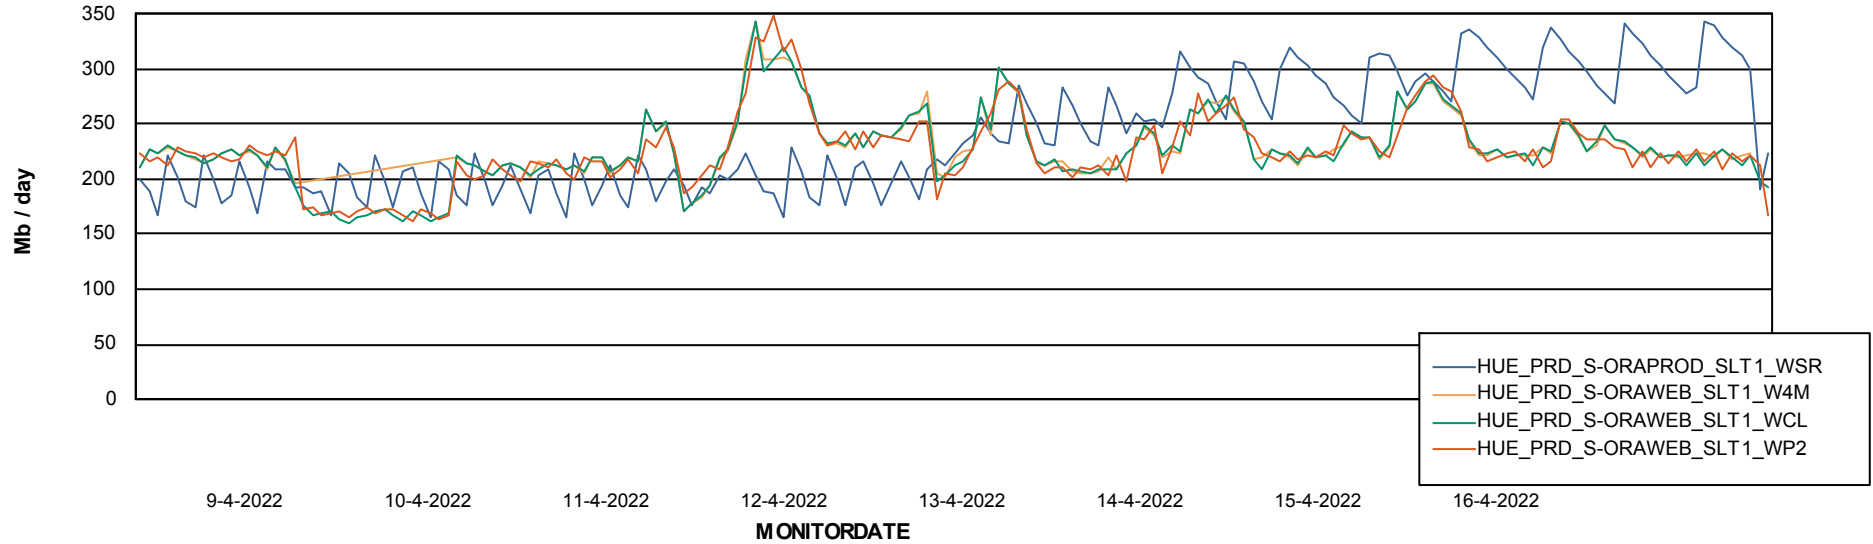

ABSSolute Web Component Services

Avg memory used per ABS Web component