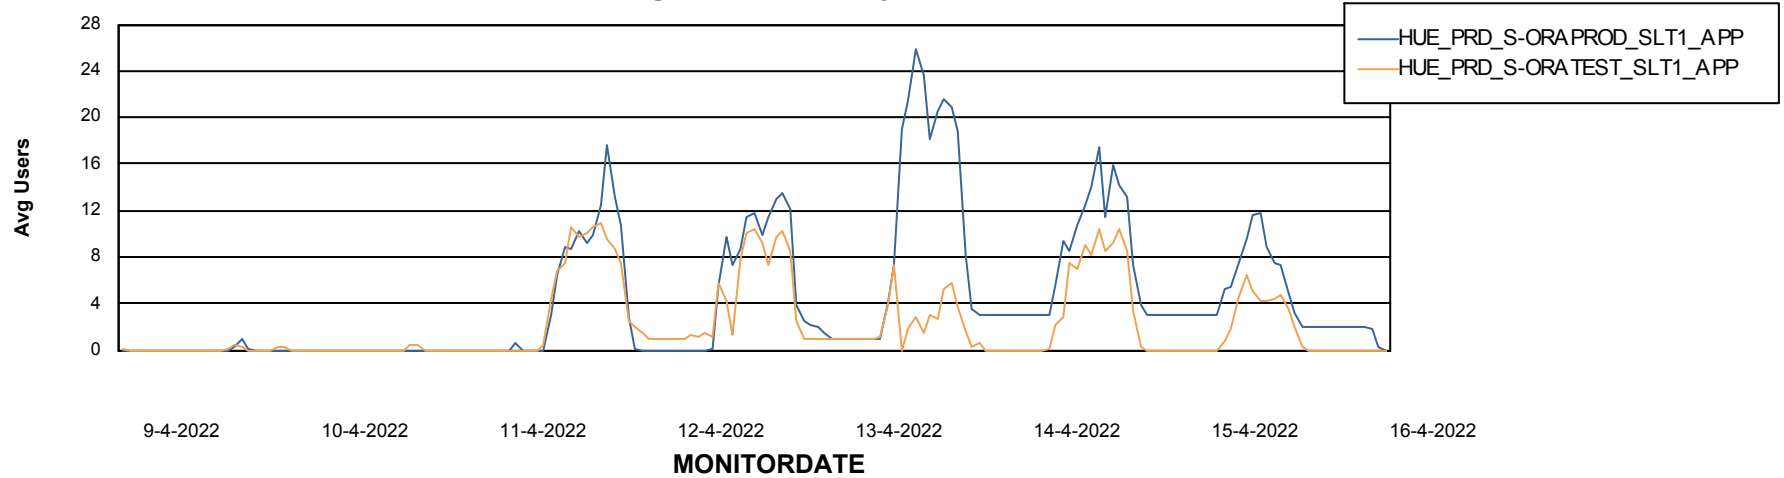

Avg users per day per ABS server