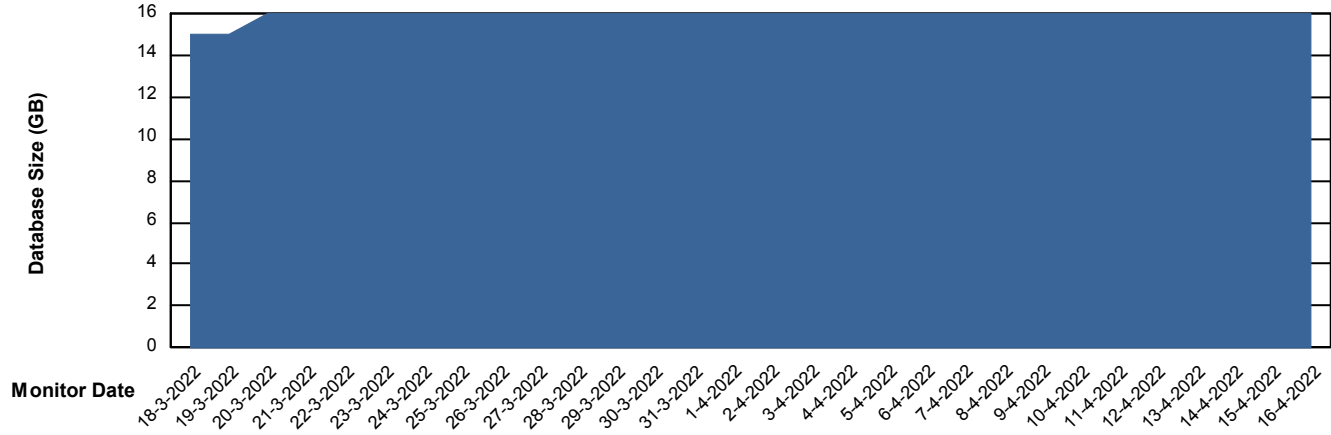

DATABASE SIZE HUE_PRD_S-ORABI_DB

Database growth over last month