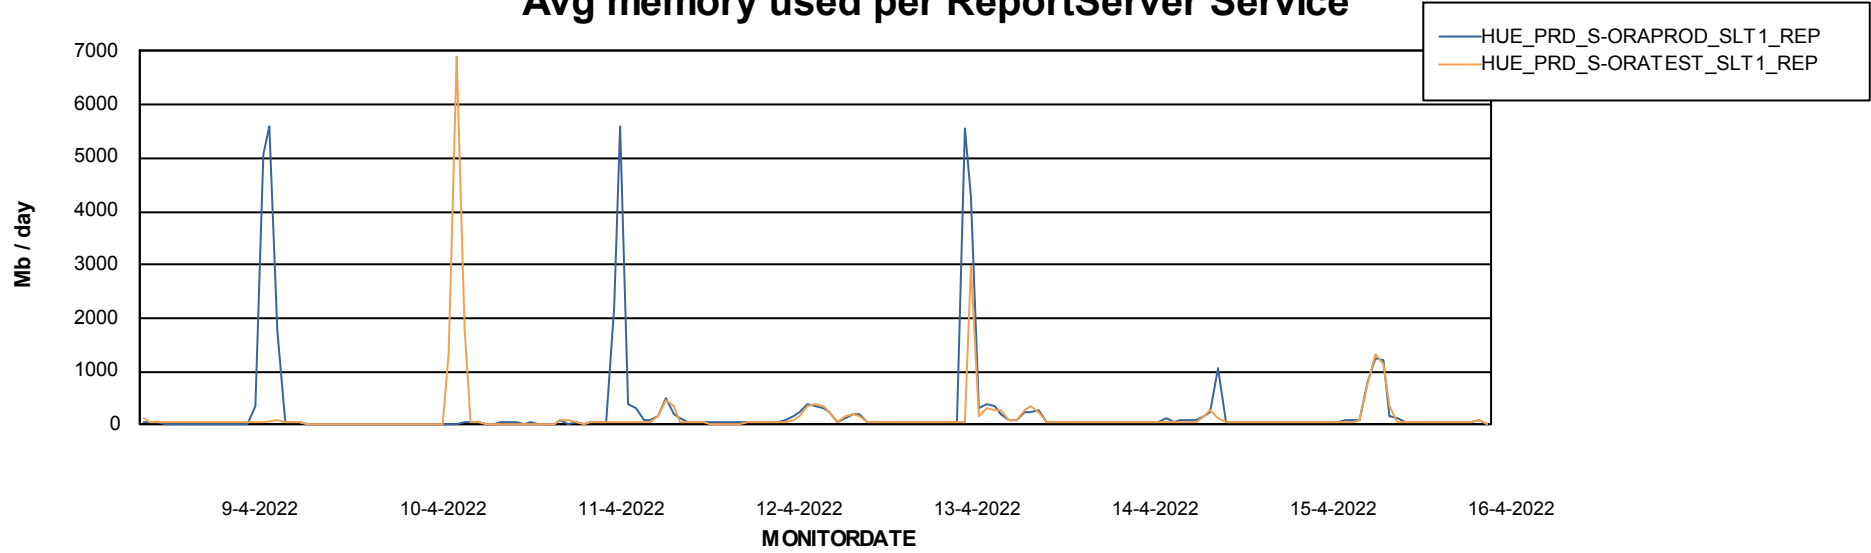

Avg users per day per ABS server

Weekly SLA Customer Report

Customer HUE_Production
Database ID 104

ABSSolute Application ReportServer Services

Avg memory used per ReportServer Service

Weekly SLA Customer Report