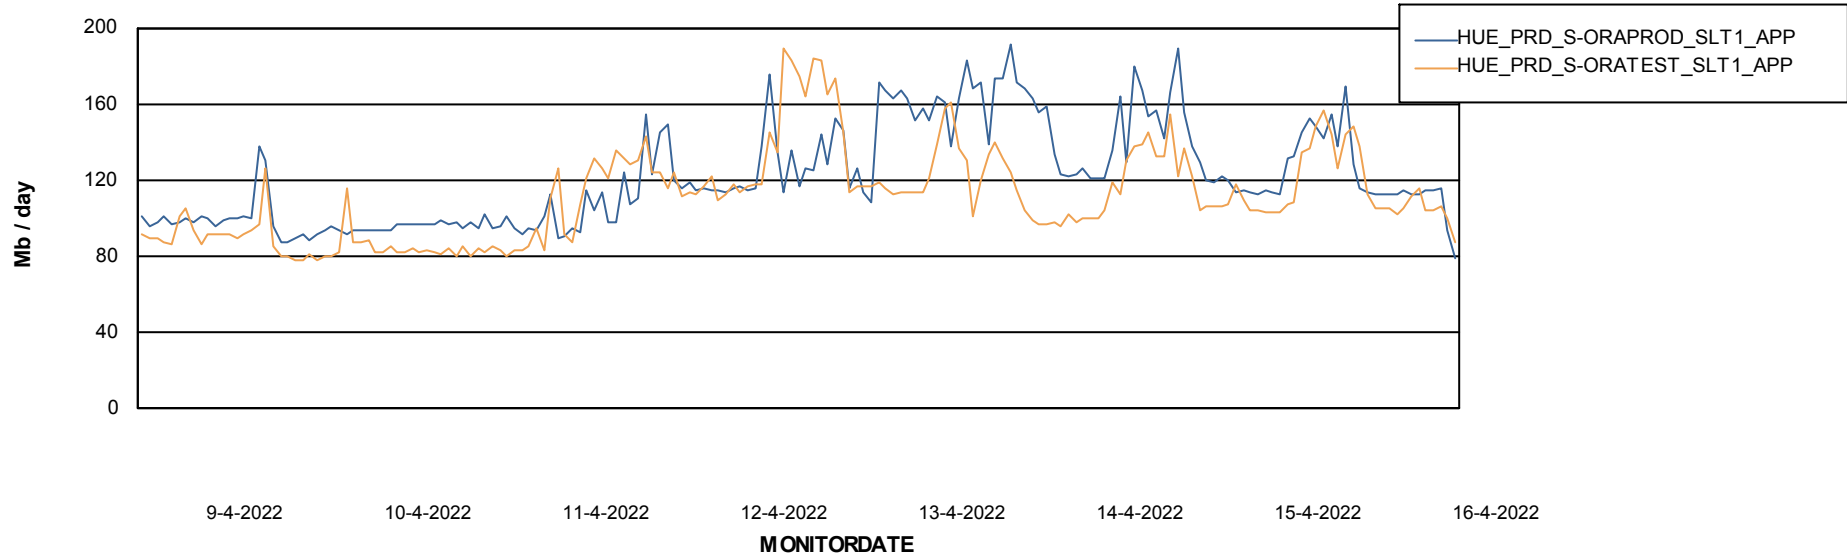

Standby Database Health HUE_Production

Recovery lag for last 7 days

Weekly SLA Customer Report

Customer HUE_Production
Database ID 104

ABSSolute Application Server Services

Avg memory used per ABS Server Service