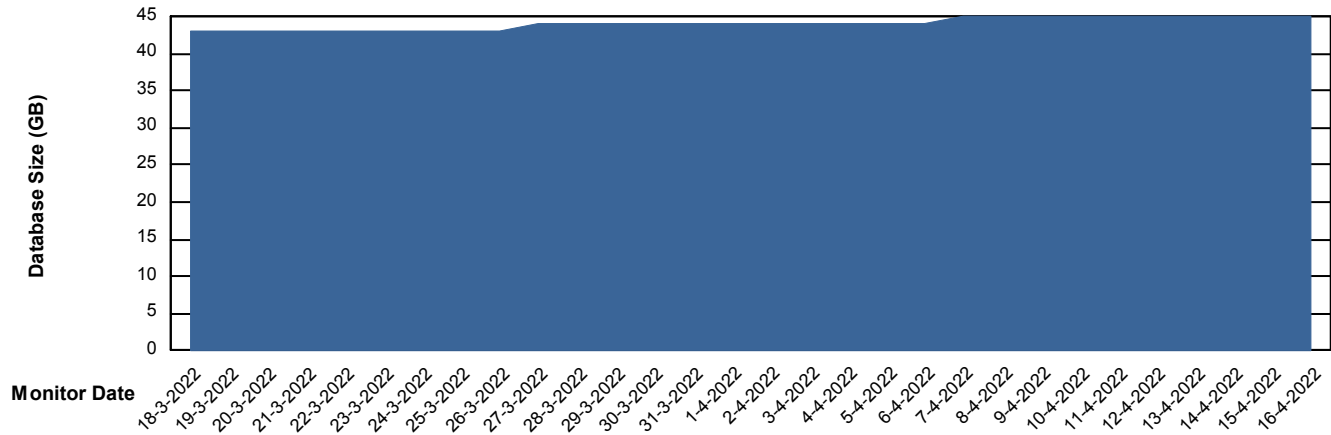

DATABASE SIZE HUE_PRD_S-ORAPROD_DB

Database growth over last month