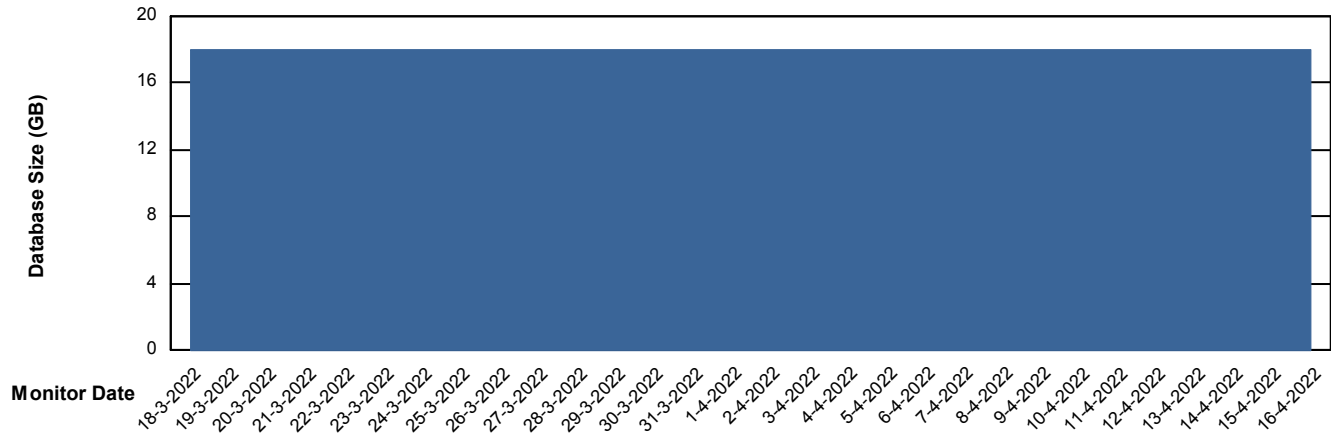

DATABASE SIZE EUT_URM_PRD_URVINA26_DB

Database growth over last month