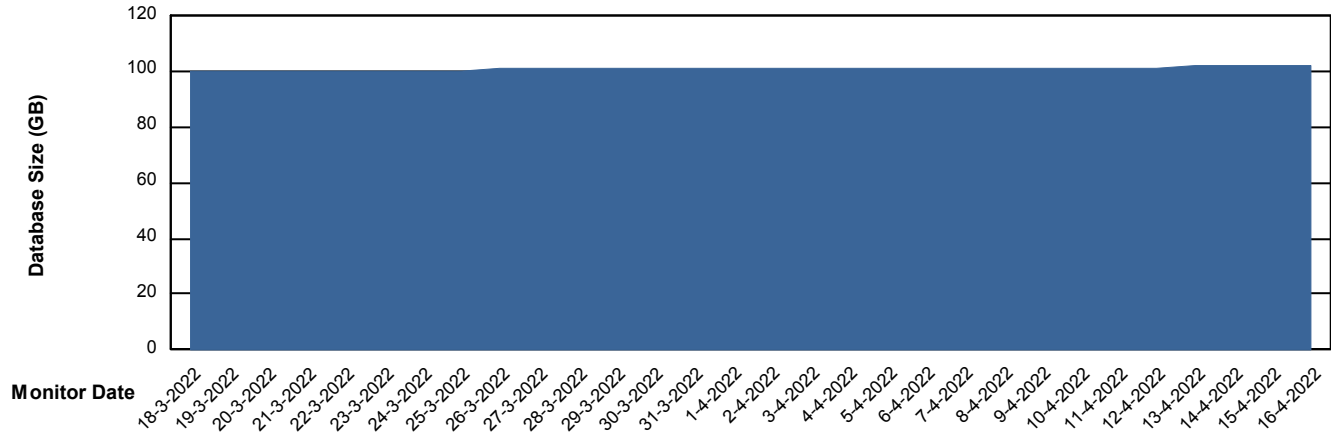

DATABASE SIZE EUT_EUP_PRD_URVINA22T_DB

Database growth over last month