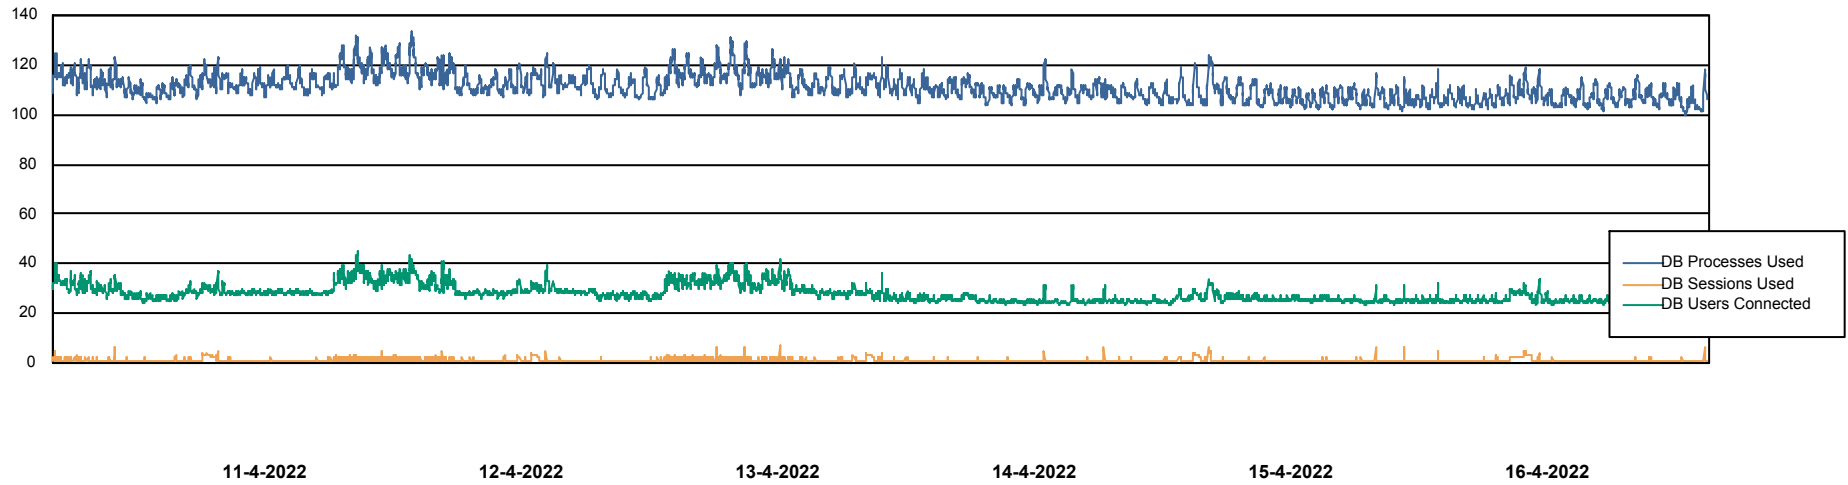

Database Performance EUT_EUP_PRD_URVINA22T_DB

DB Processes Max 500