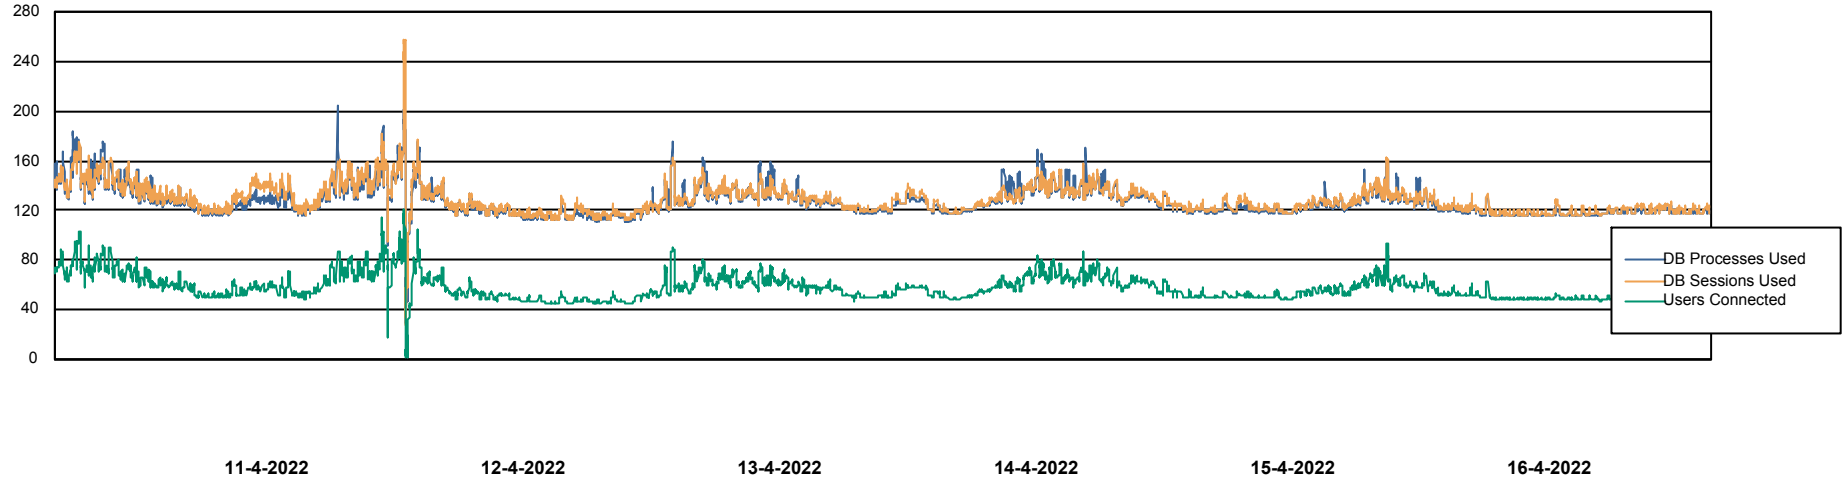

Database Performance ELJDB_Production

DB Processes Max 600
DB Sessions Max 924