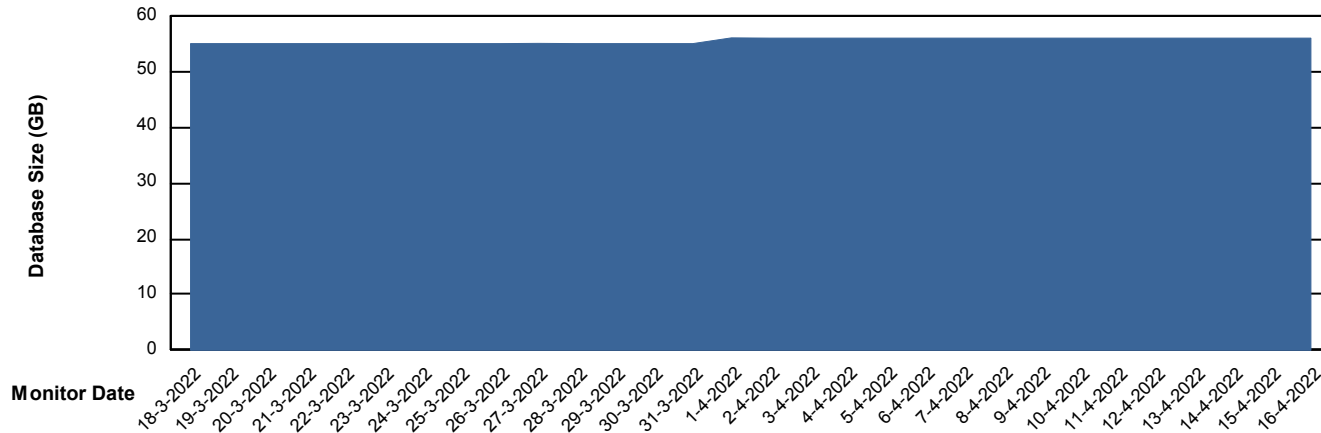

Weekly SLA Customer Report

Customer ELJ Production
Database ID 72

DATABASE SIZE ELJDB_PRD_BI

Database growth over last month

DATABASE SIZE ELJDB_Production

Database growth over last month

Weekly SLA Customer Report