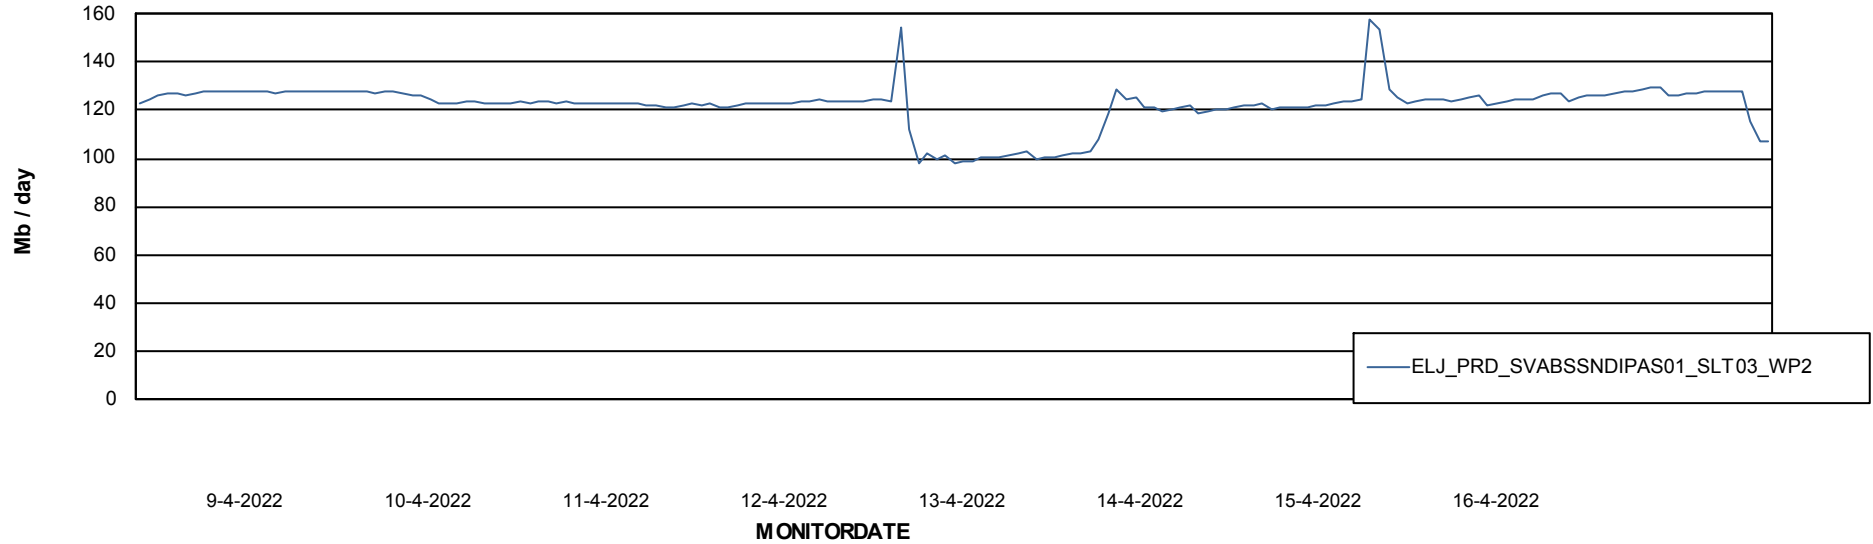

ABSSolute Application ReportServer Services

Avg memory used per ReportServer Service

Weekly SLA Customer Report

Customer ELJ Production
Database ID 72

ABSSolute Web Component Services

Avg memory used per ABS Web component