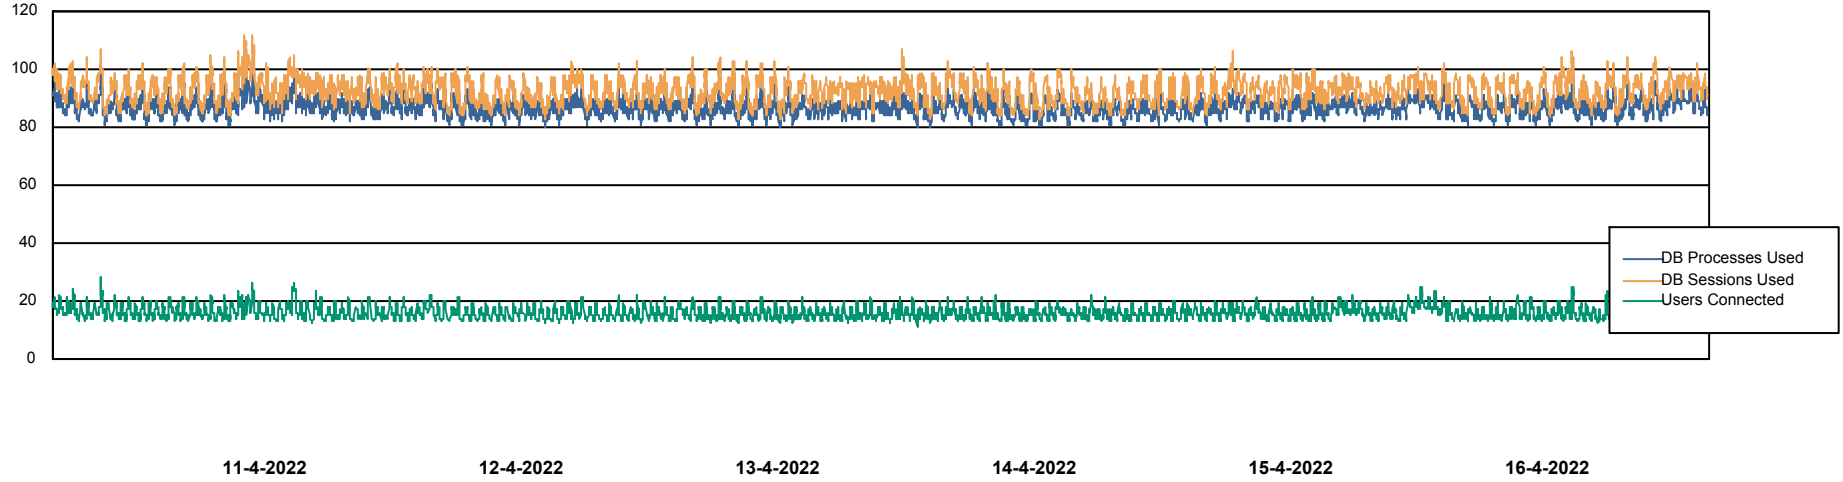

Database Performance ELJDB_PRD_BI

DB Processes Max 1,000
DB Sessions Max 1,524