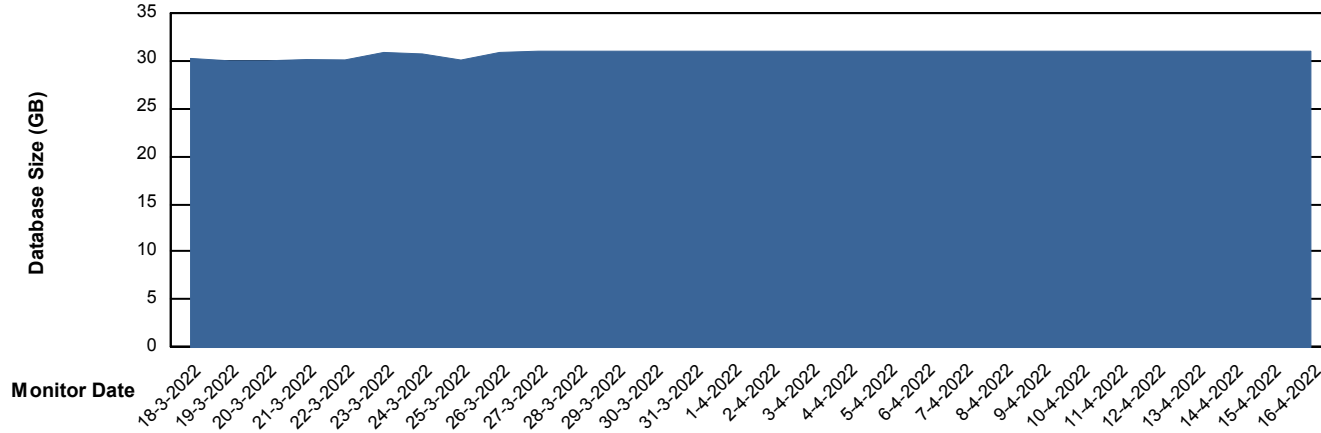

Database Performance ELJDB_Production

DB Processes Max 600
DB Sessions Max 924

Weekly SLA Customer Report

Customer ELJ Production
Database ID 72

Database Performance ELJDB_Standby

DB Processes Max 600
DB Sessions Max 924

Weekly SLA Customer Report

Customer ELJ Production
Database ID 72

DATABASE SIZE ELJDB_PRD_BI

Database growth over last month

DATABASE SIZE ELJDB_Production

Database growth over last month

Weekly SLA Customer Report