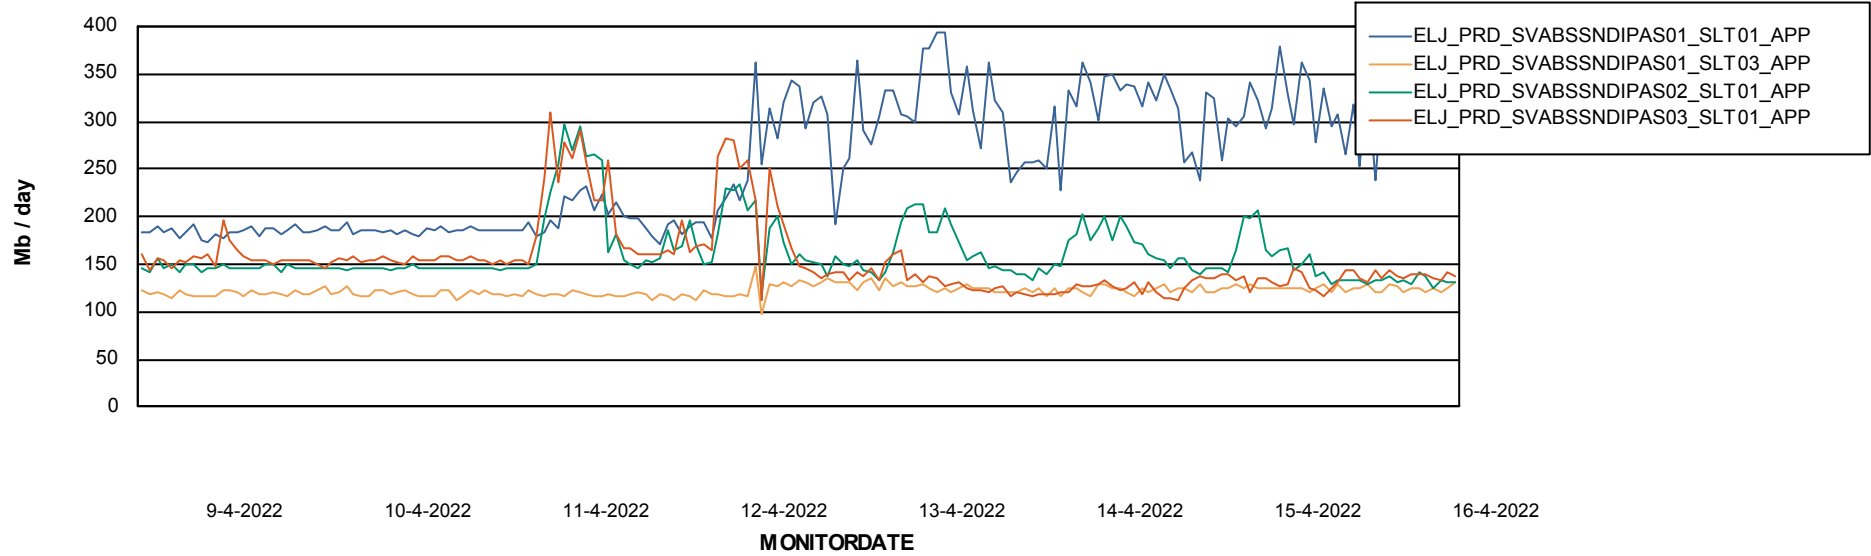

BI Status and last ETL error for ELJDB_PRD_BI

	zo 10/4/2022	ma 11/4/2022	di 12/4/2022	wo 13/4/2022	do 14/4/2022	vr 15/4/2022	za 16/4/2022
ABS DataWarehouse ETL Health	OK	OK	OK	OK	OK	OK	OK
ABS DWHStaging ETL Health	OK	OK	OK	OK	OK	OK	OK

Weekly SLA Customer Report

Customer ELJ Production
Database ID 72

ABSSolute Application Server Services

Avg memory used per ABS Server Service

Avg users per day per ABS server

Weekly SLA Customer Report

Customer ELJ Production
Database ID 72