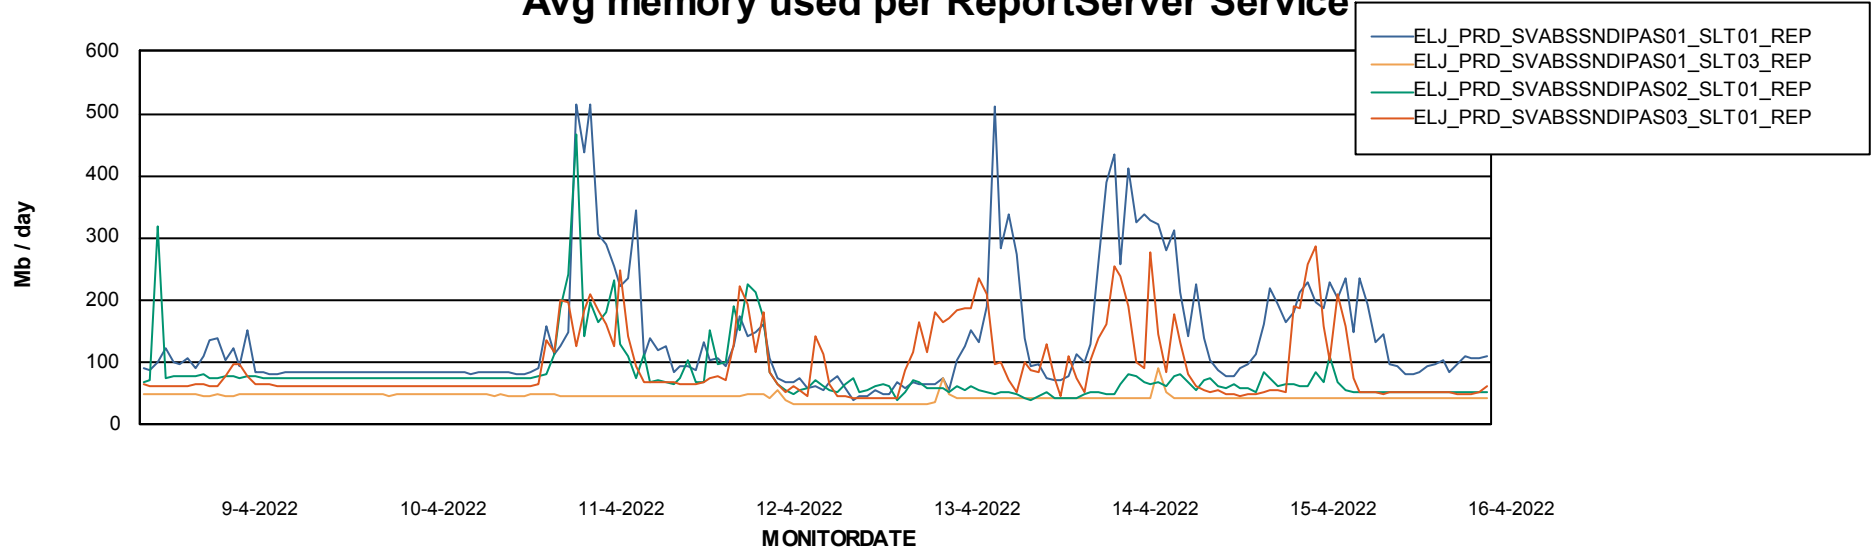

ABSSolute Application ReportServer Services

Avg memory used per ReportServer Service