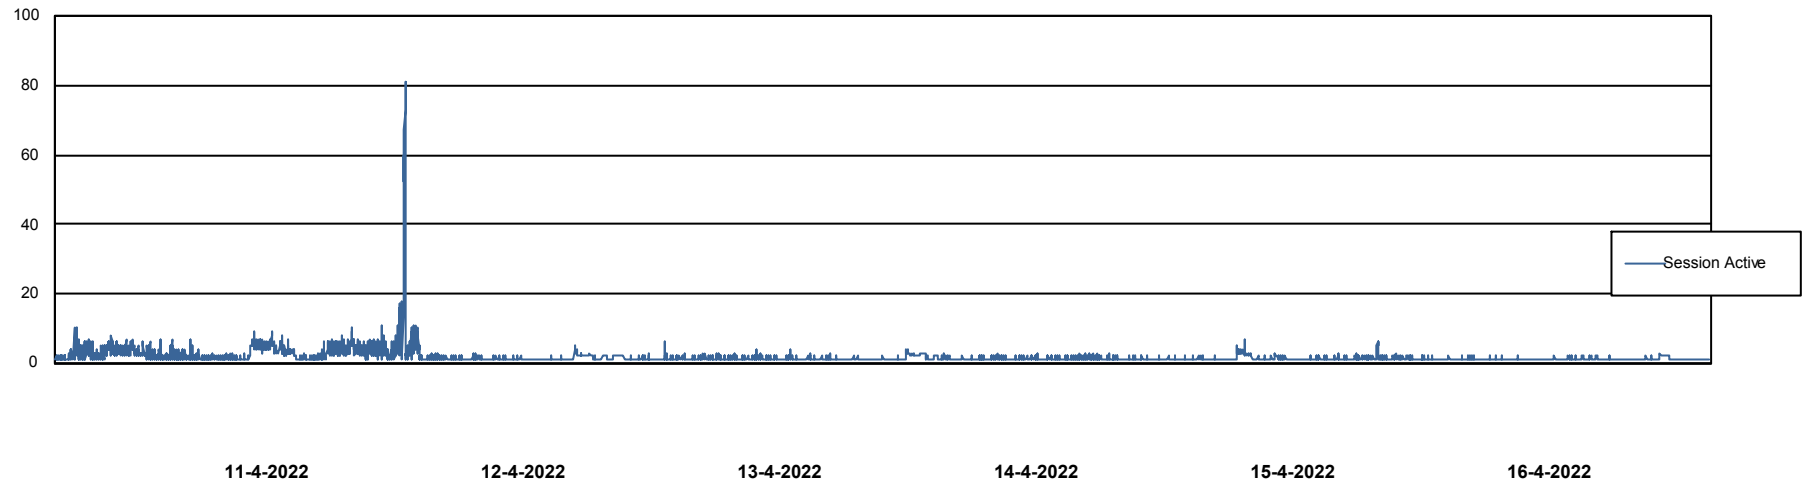

Database Performance ELJDB_Production

DB Processes Max 600
DB Sessions Max 924