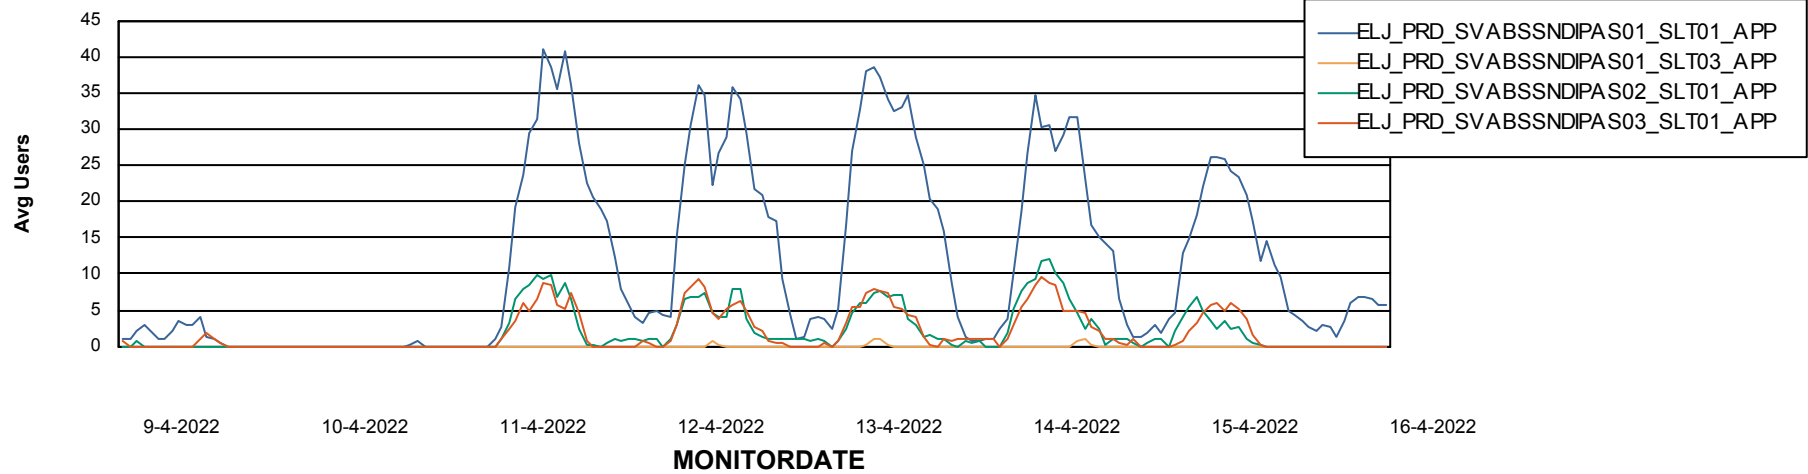

Weekly SLA Customer Report

Customer ELJ Production
Database ID 72

ABSSolute Application Server Services

Avg memory used per ABS Server Service

Avg users per day per ABS server

Weekly SLA Customer Report

Customer ELJ Production
Database ID 72