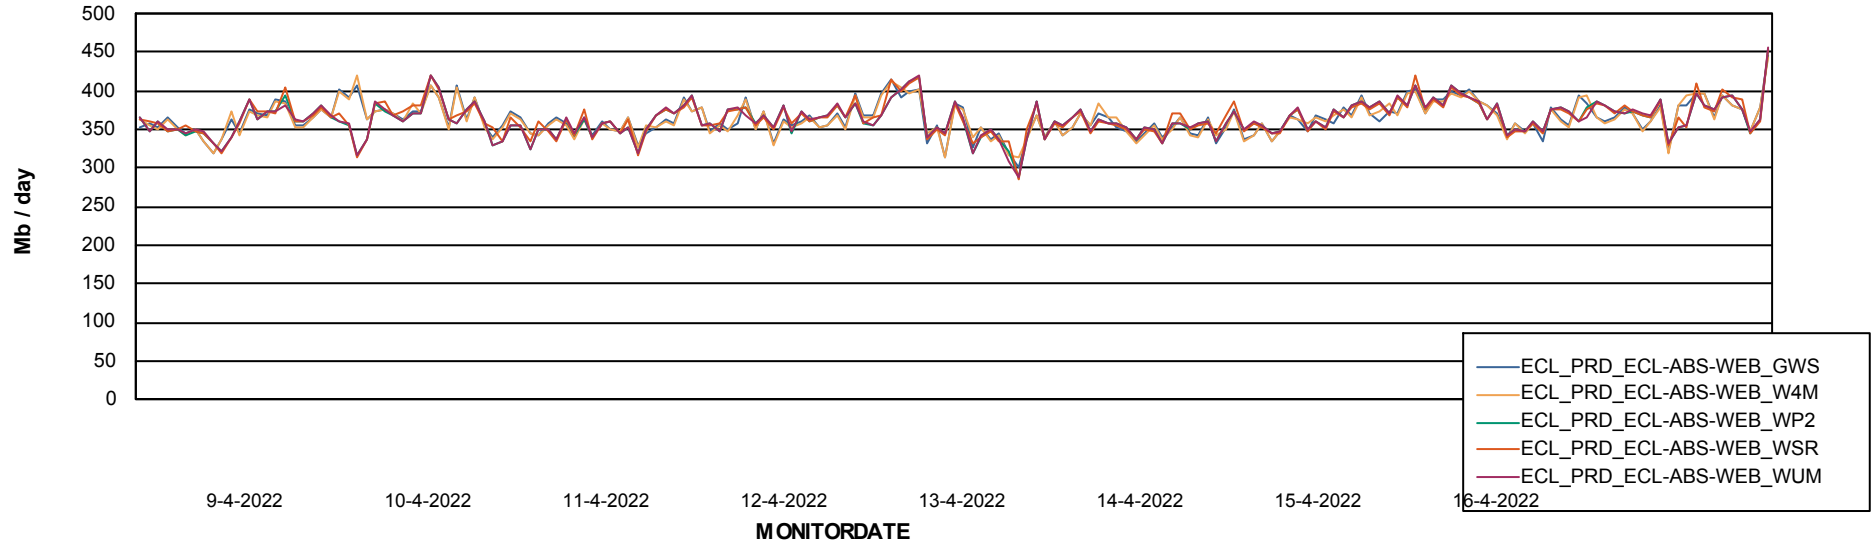

ABSSolute Web Component Services

Avg memory used per ABS Web component