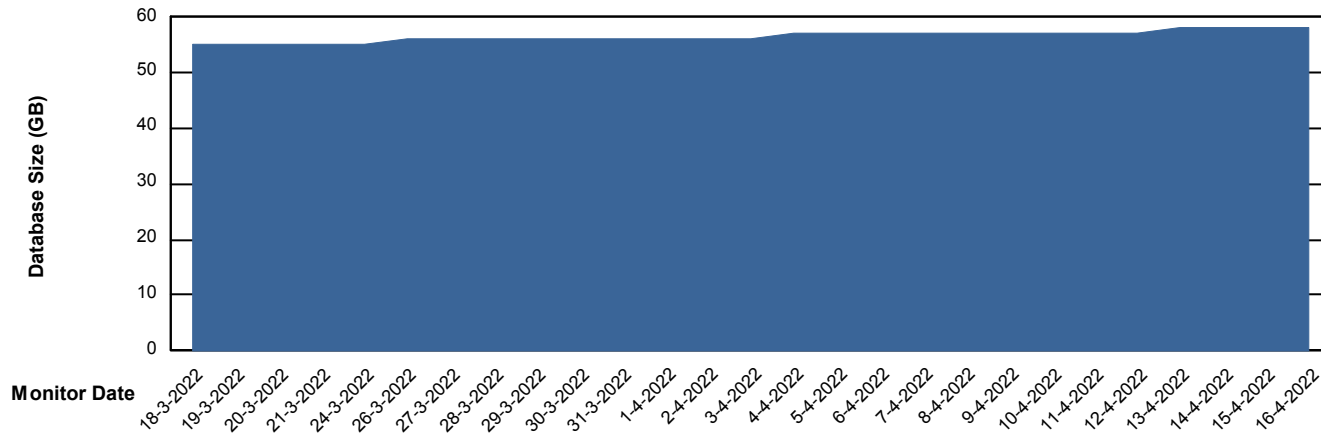

DATABASE SIZE ECLDB_Production

Database growth over last month