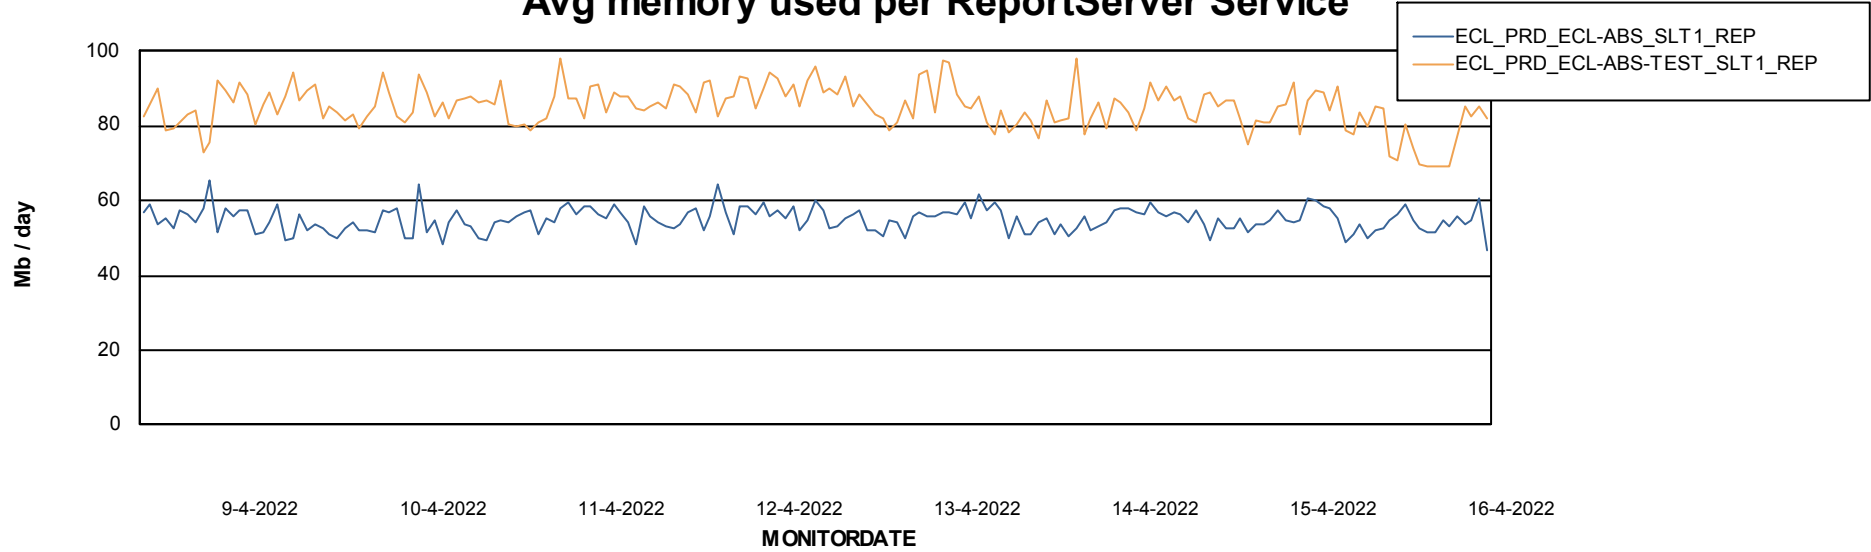

ABSSolute Application ReportServer Services

Avg memory used per ReportServer Service