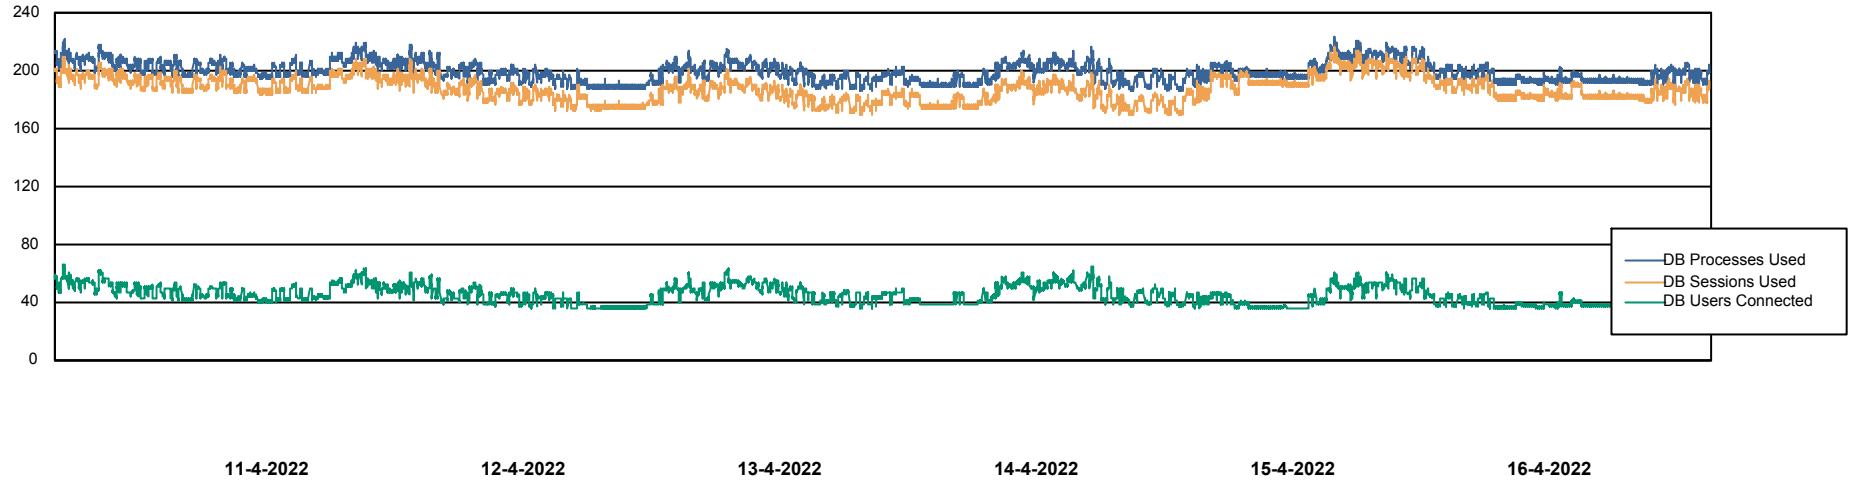

Database Performance ECLDB_Production