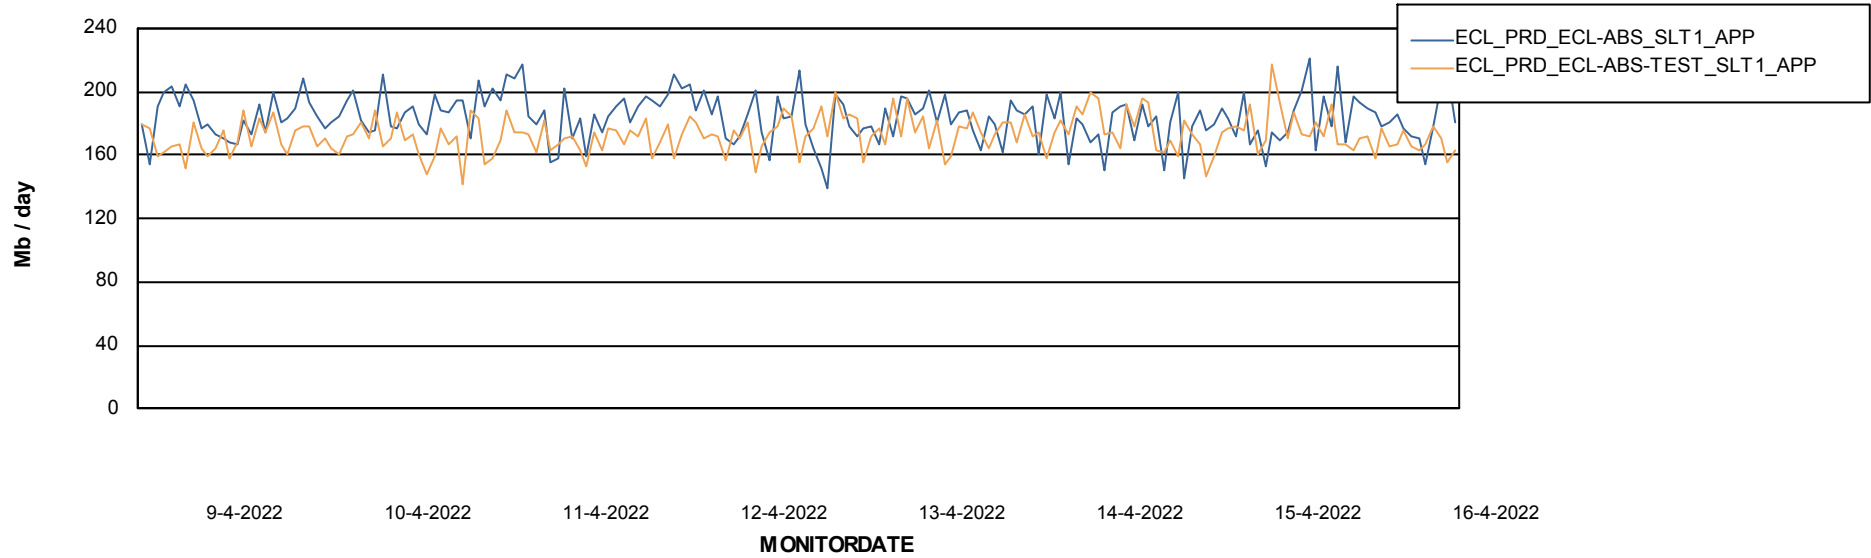

ABSSolute Application Server Services

Avg memory used per ABS Server Service