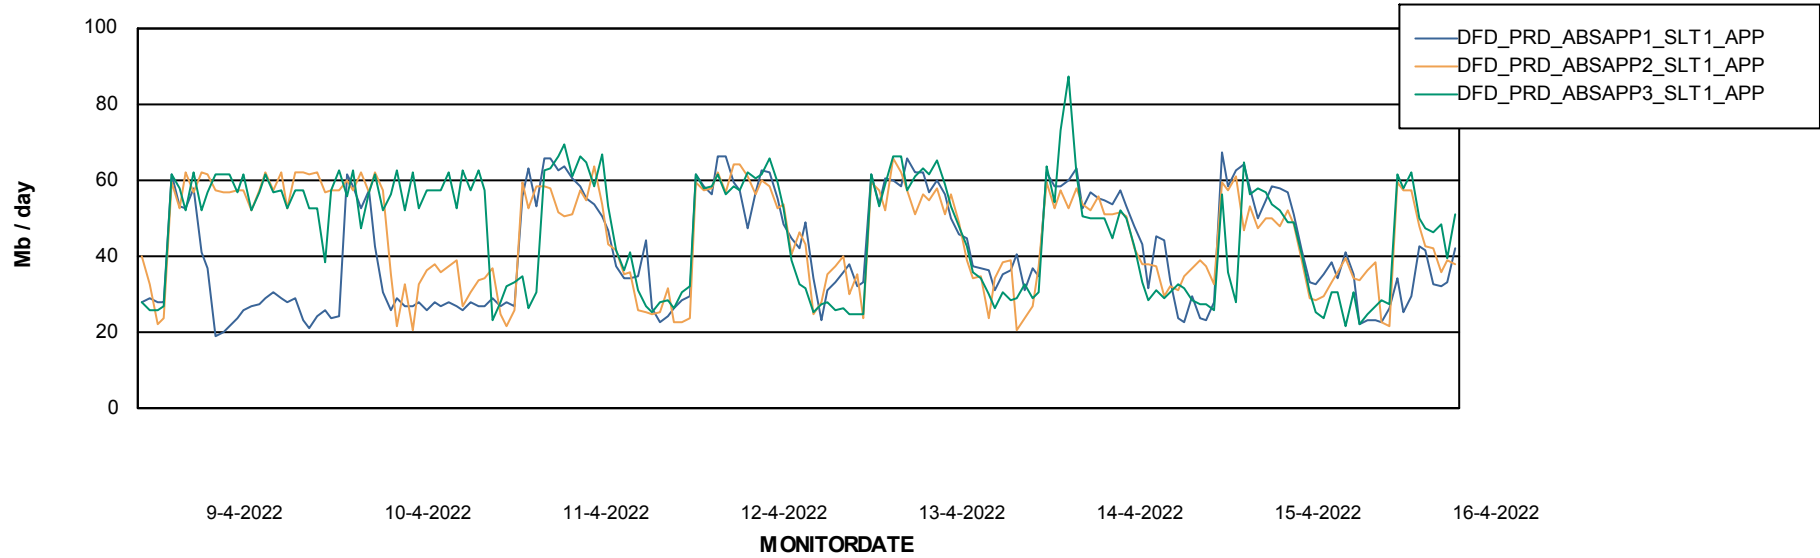

Weekly SLA Customer Report

Customer DFD_Production
Database ID 39

Database Performance DFDDB_Production

DB Processes Max 4
DB Sessions Max 600

Weekly SLA Customer Report

Customer DFD_Production
 Database ID 39

DATABASE SIZE DFDDDB_Production

Database growth over last month

Database Tablespace DFDDDB_Production

Date	Tablespace Name	Filesize (Gb)	Usedsize (Gb)	Percentage free
16-4-2022	ABSDATA	83	0	100
	INDX	161	0	100
15-4-2022	ABSDATA	83	0	100
	INDX	161	0	100
14-4-2022	ABSDATA	83	0	100
	INDX	161	0	100
13-4-2022	ABSDATA	83	0	100
	INDX	161	0	100
12-4-2022	ABSDATA	83	0	100
	INDX	161	0	100
11-4-2022	ABSDATA	83	0	100
	INDX	161	0	100
10-4-2022	ABSDATA	83	0	100
	INDX	161	0	100

Weekly SLA Customer Report

Customer DFD_Production
Database ID 39

ABSSolute Application Server Services

Avg memory used per ABS Server Service

Avg users per day per ABS server

Weekly SLA Customer Report

Customer DFD_Production
Database ID 39