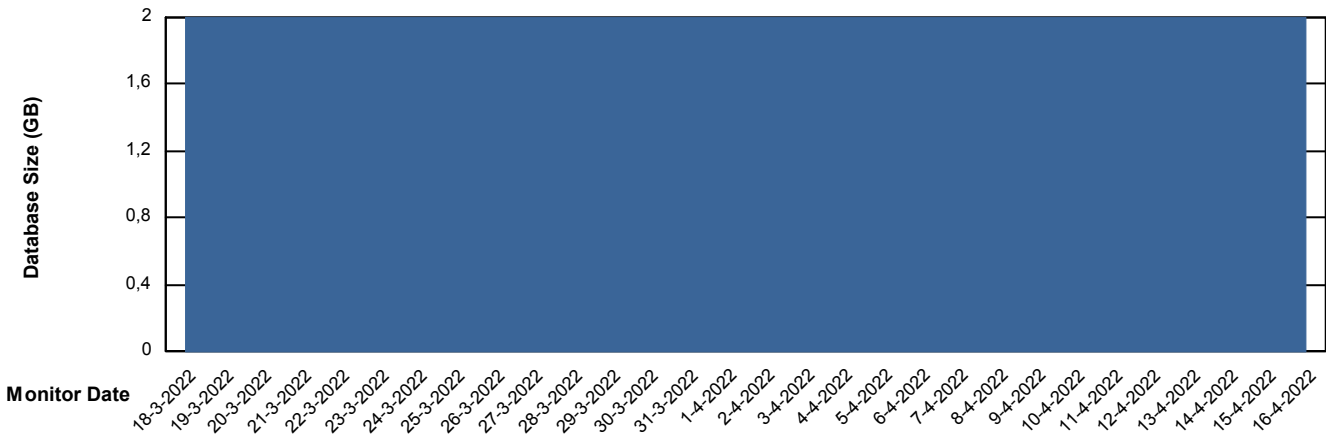

Database growth over last month

Database Tablespace DFDDDB_Production

Date	Tablespace Name	Filesize (Gb)	Usedsize (Gb)	Percentage free
16-4-2022	ABSDATA	83	0	100
	INDX	161	0	100
15-4-2022	ABSDATA	83	0	100
	INDX	161	0	100
14-4-2022	ABSDATA	83	0	100
	INDX	161	0	100
13-4-2022	ABSDATA	83	0	100
	INDX	161	0	100
12-4-2022	ABSDATA	83	0	100
	INDX	161	0	100
11-4-2022	ABSDATA	83	0	100
	INDX	161	0	100
10-4-2022	ABSDATA	83	0	100
	INDX	161	0	100