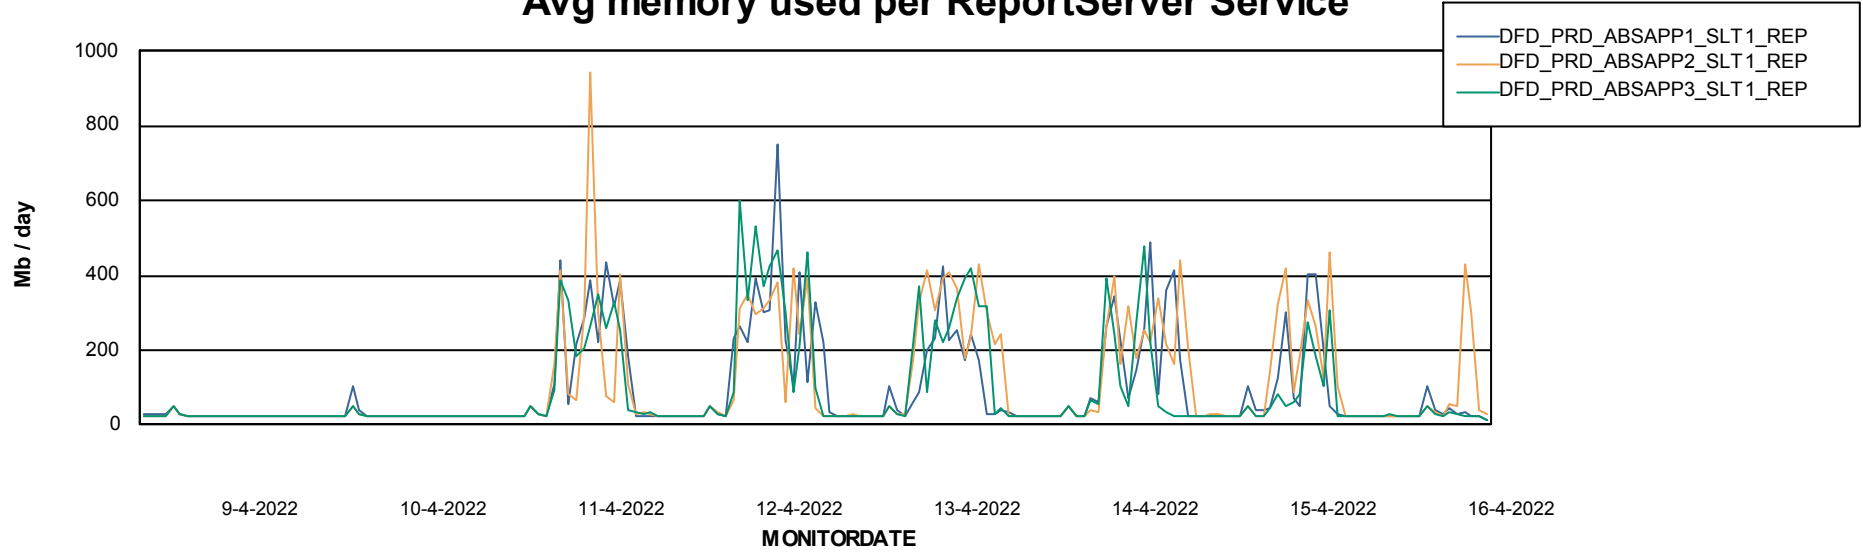

ABSSolute Application ReportServer Services

Avg memory used per ReportServer Service