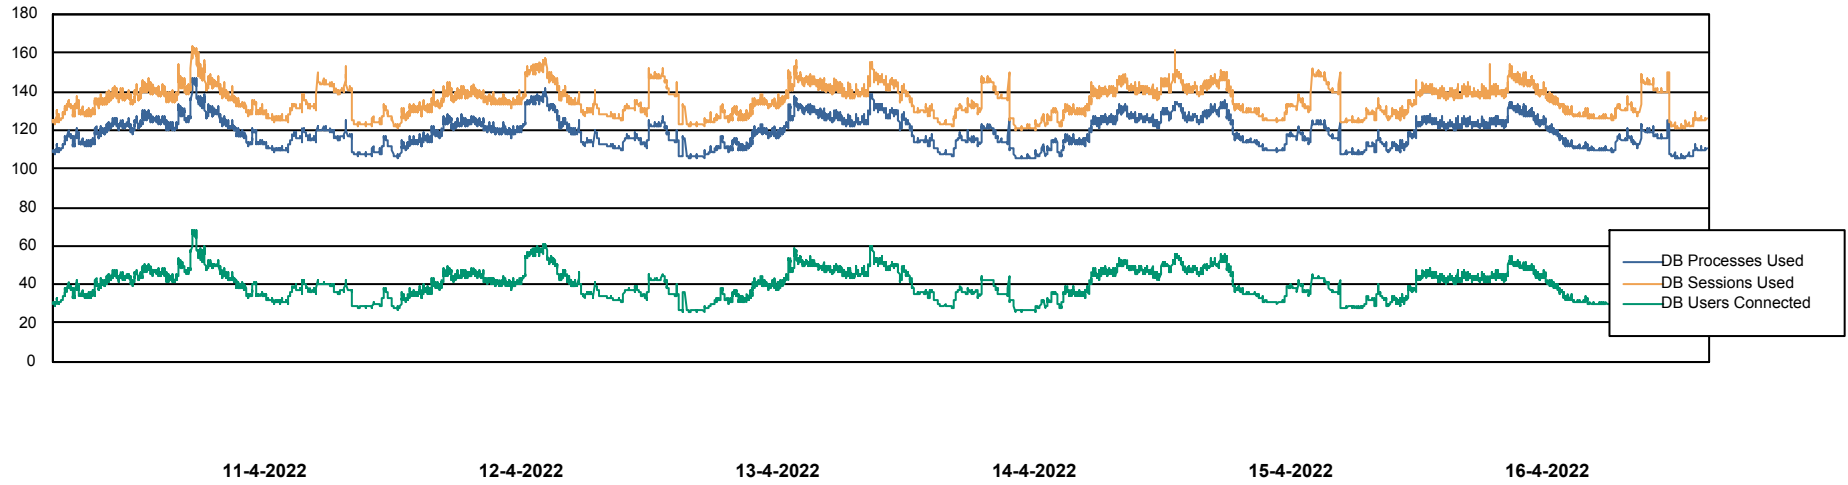

Harddisk Usage CUS_StandByDBSrv_ABSD2

	Free disk space on C: (%)	Total disk space on C: (Gb)	Used disk space on C: (Gb)	Free disk space on D: (%)	Total disk space on D: (Gb)	Used disk space on D: (Gb)
16-4-2022	73	199	53	28	1,024	734
15-4-2022	73	199	53	28	1,024	732
14-4-2022	73	199	53	28	1,024	734
13-4-2022	74	199	53	28	1,024	734
12-4-2022	74	199	53	29	1,024	731
11-4-2022	74	199	52	29	1,024	723
10-4-2022	74	199	52	29	1,024	724

Weekly SLA Customer Report

Customer CUS_Production
Database ID 131

Database Performance CUS_ProdDB_Primary

Weekly SLA Customer Report

Customer CUS_Production
Database ID 131

Database Performance CUS_ProdDB_Standby