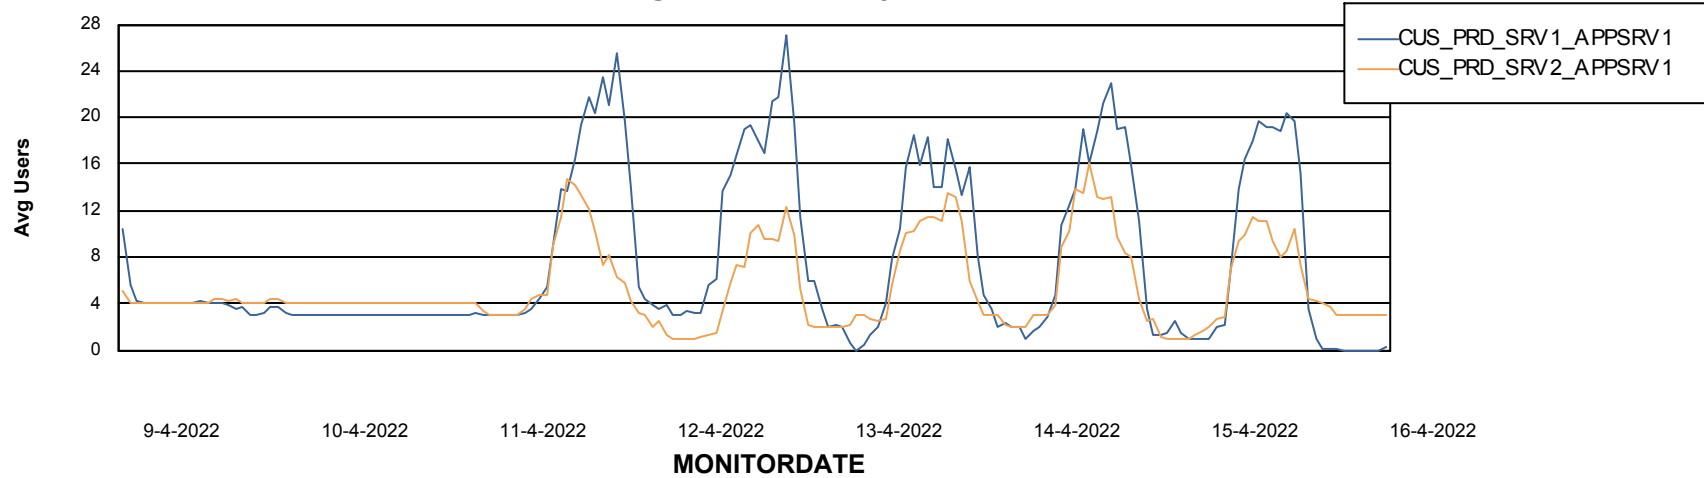

Avg users per day per ABS server