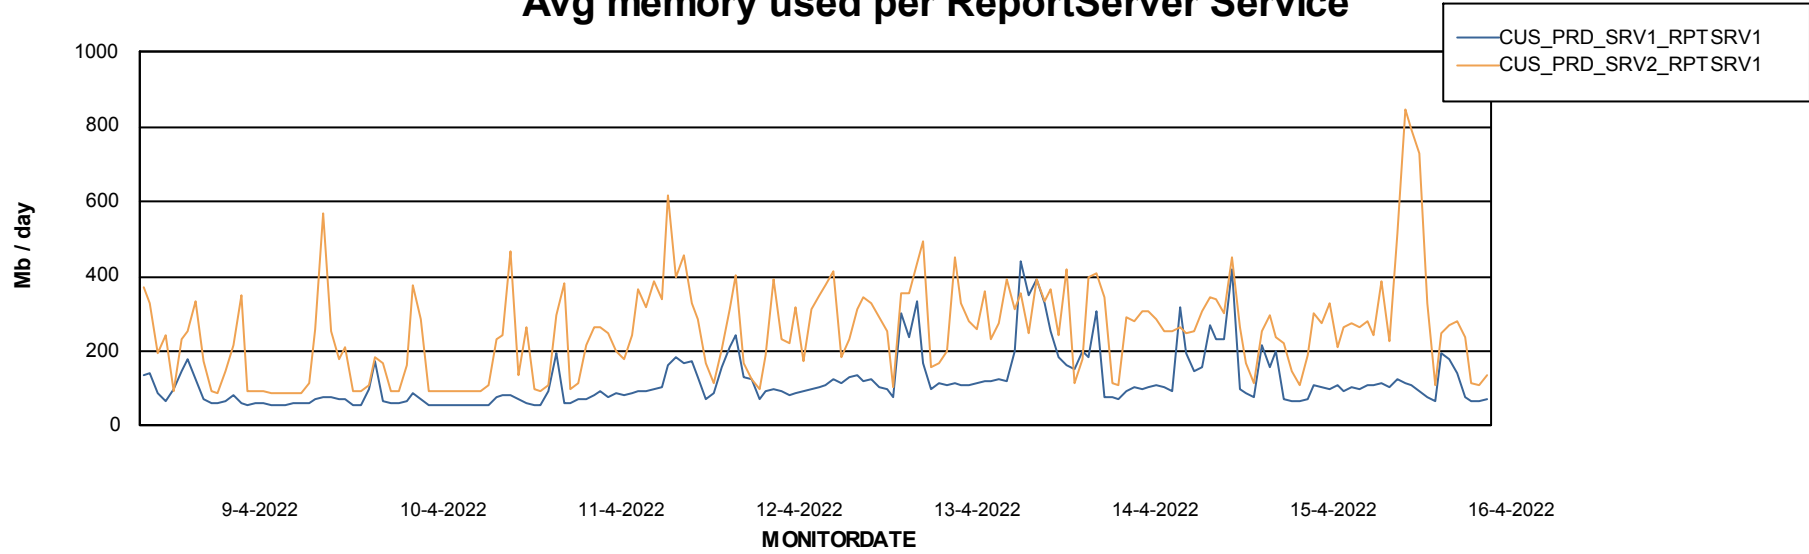

Avg users per day per ABS server

Weekly SLA Customer Report

Customer CUS_Production
Database ID 131

ABSSolute Web Component Services

Avg memory used per ReportServer Service

Weekly SLA Customer Report

Customer CUS_Production
Database ID 131