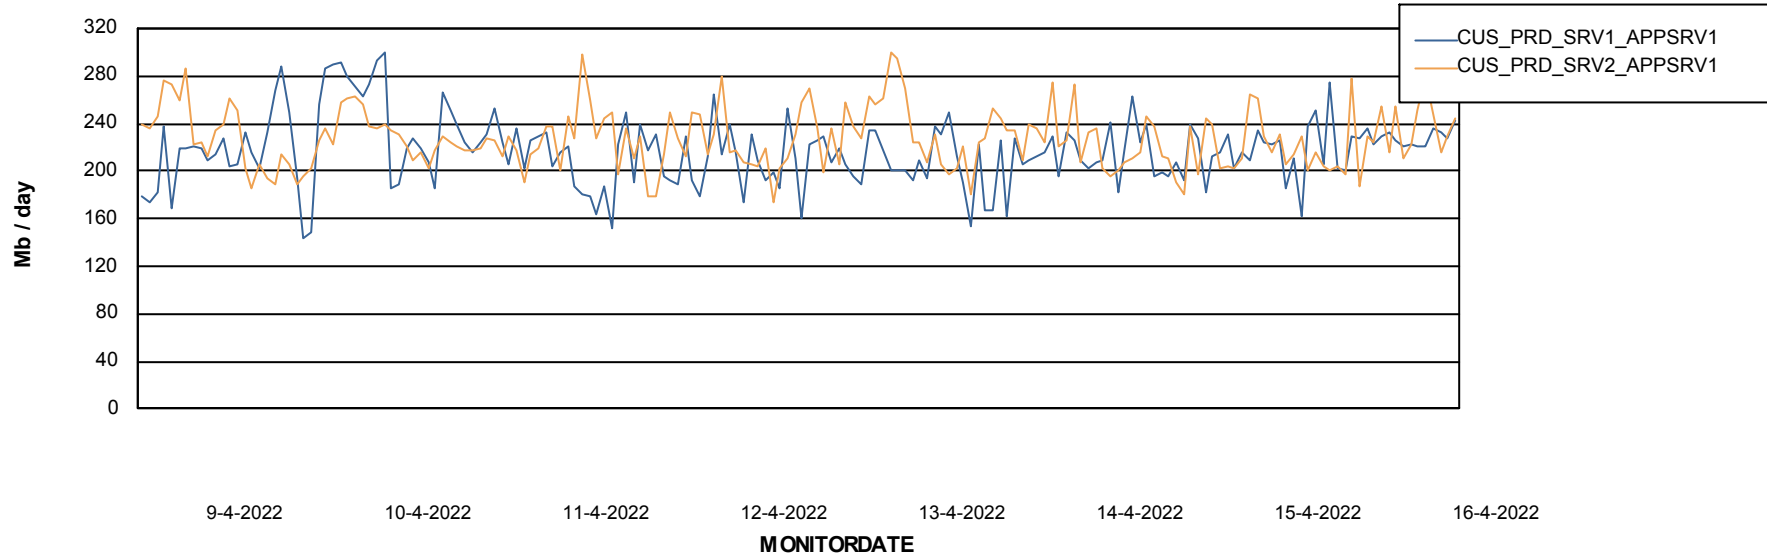

Standby Database Health CUS_Production

Recovery lag for last 7 days

Weekly SLA Customer Report

Customer CUS_Production
Database ID 131

ABSSolute Application Server Services

Avg memory used per ABS Server Service