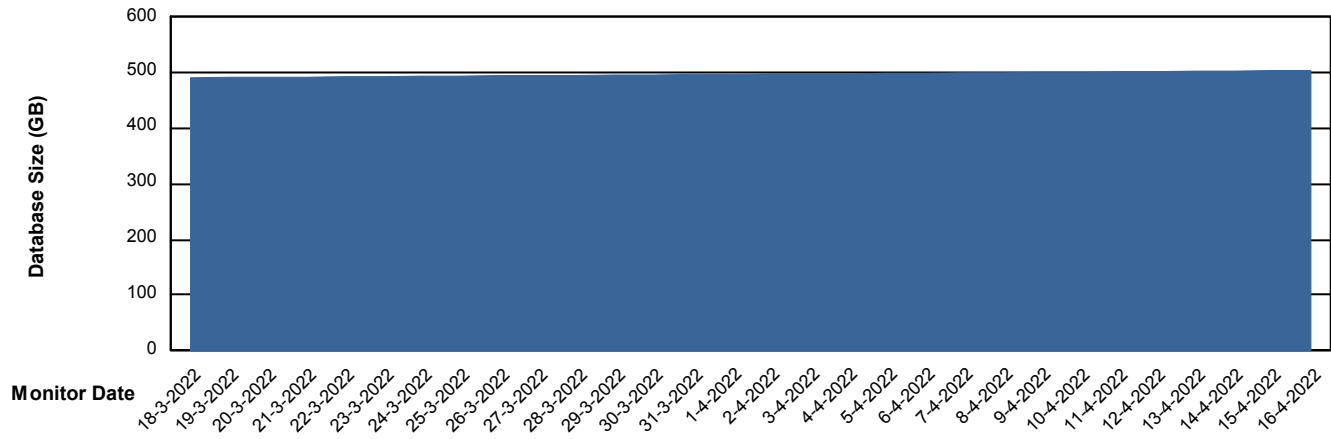

DATABASE SIZE CUS_ProdDB_Primary

Database growth over last month