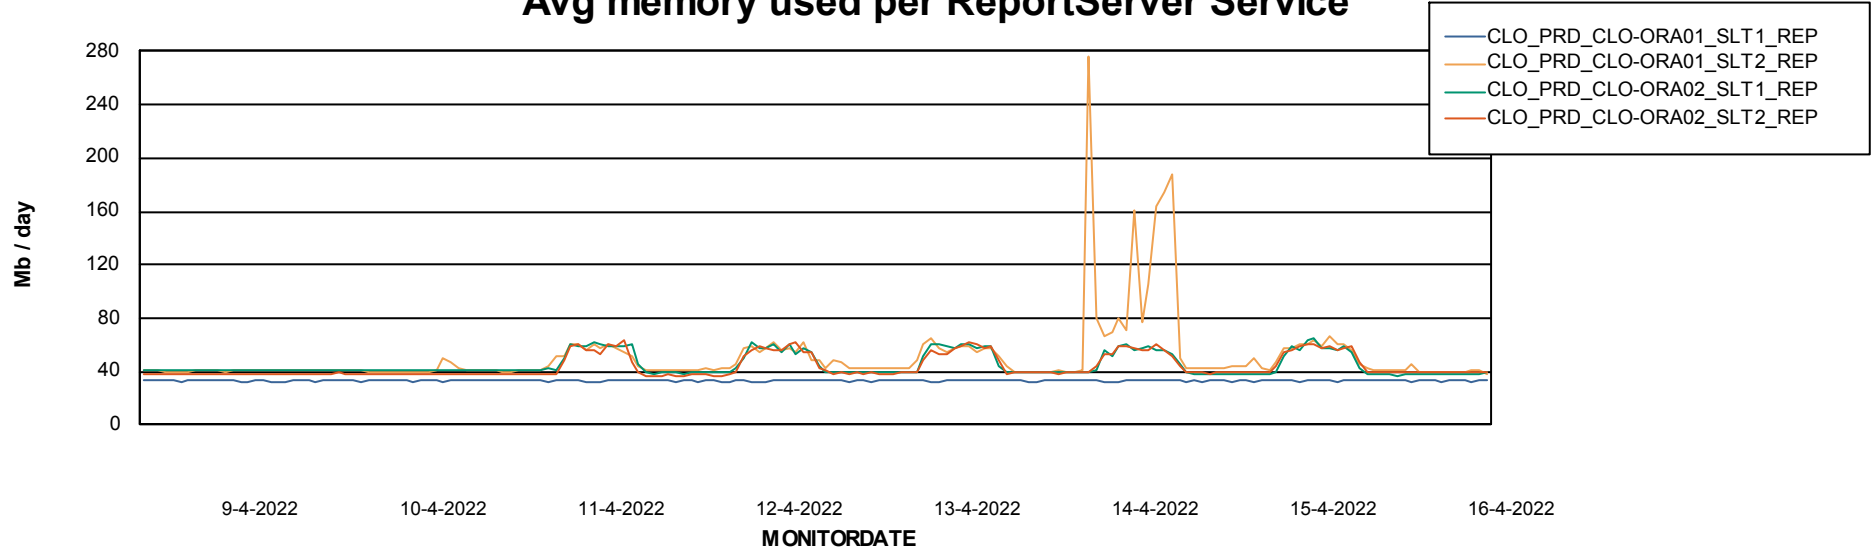

ABSSolute Application ReportServer Services

Avg memory used per ReportServer Service