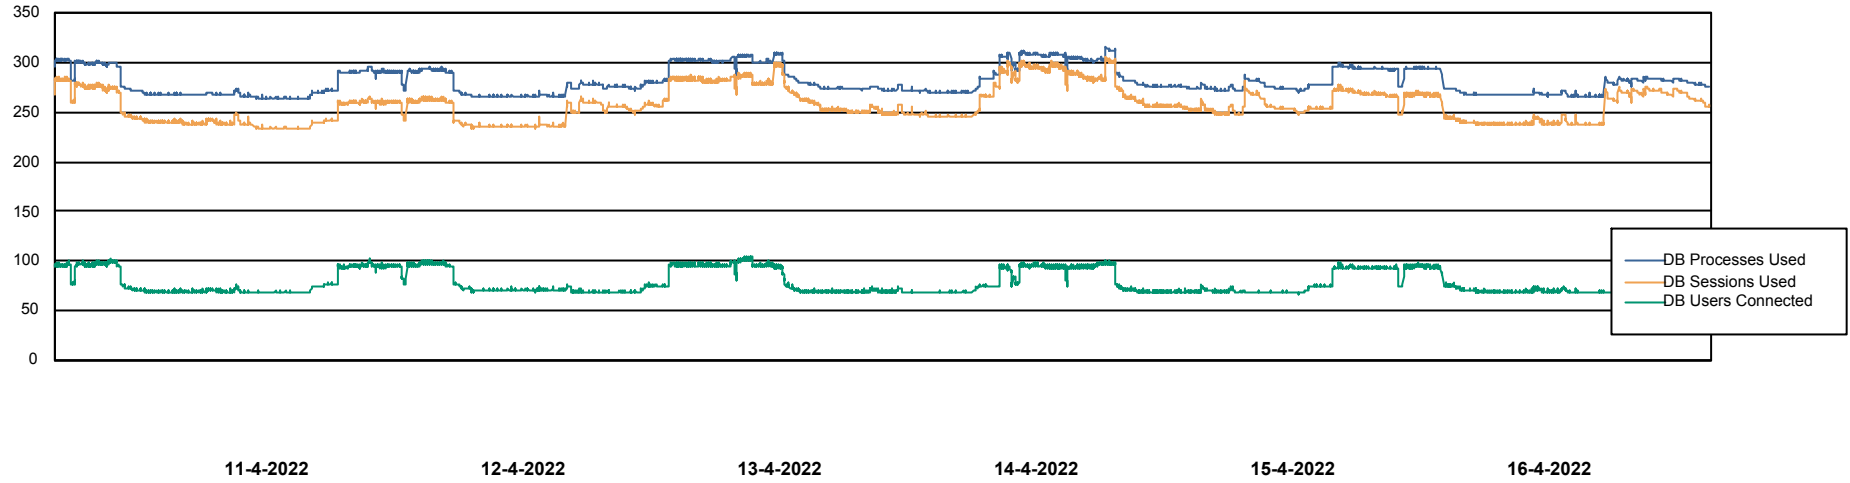

Database Performance CLODB_PRD_CLO-ORA01