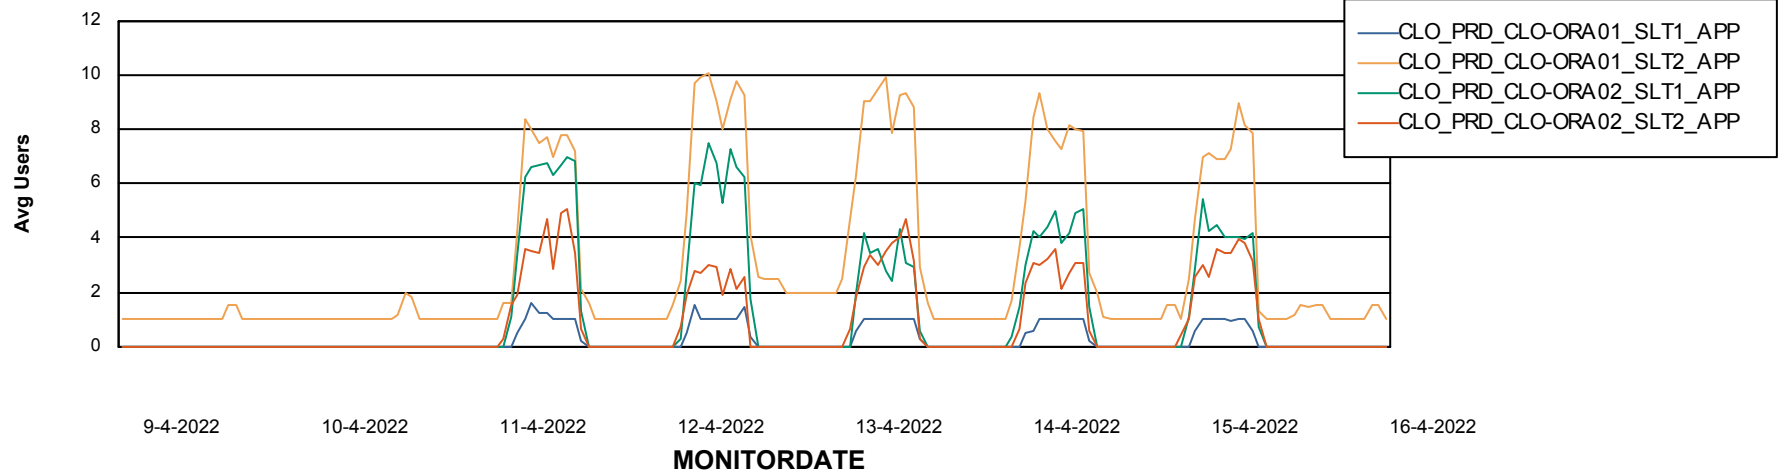

Avg users per day per ABS server