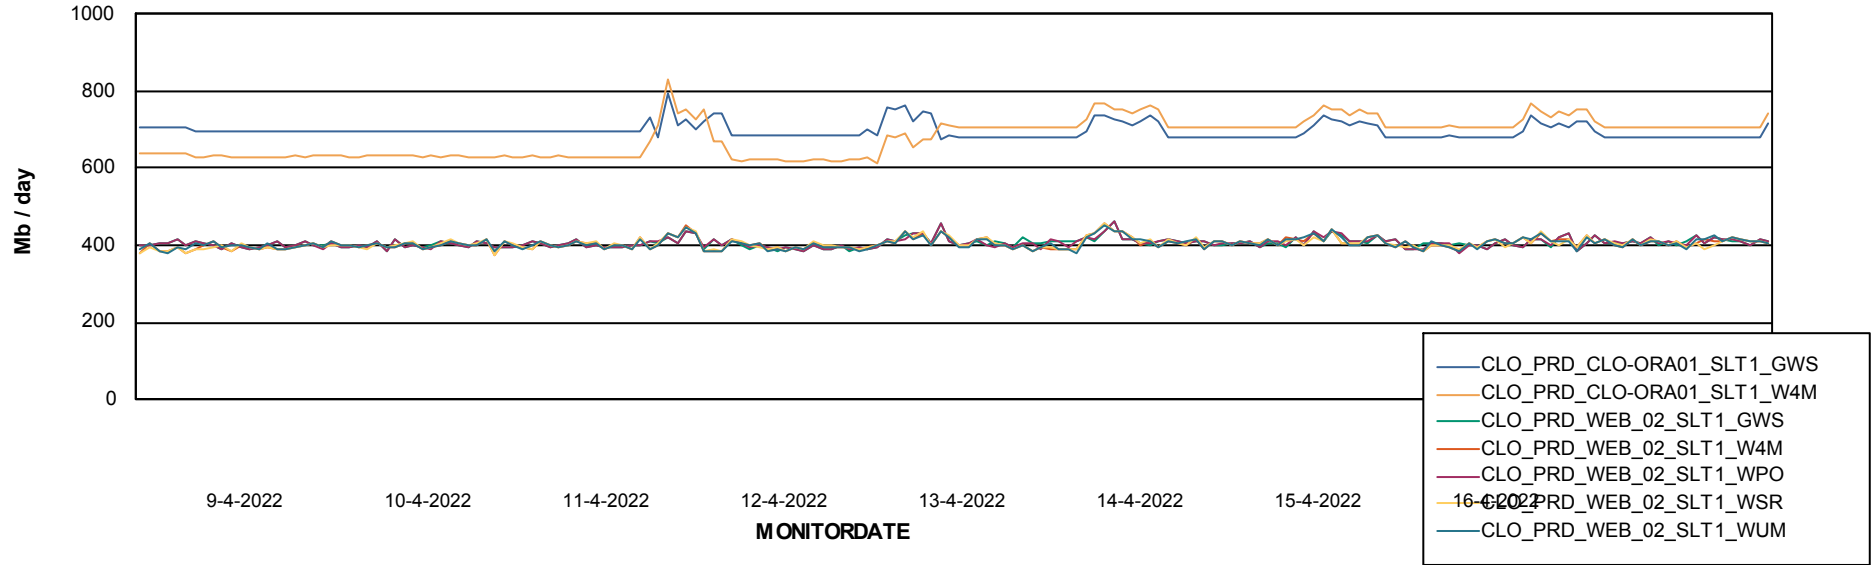

ABSSolute Web Component Services

Avg memory used per ABS Web component