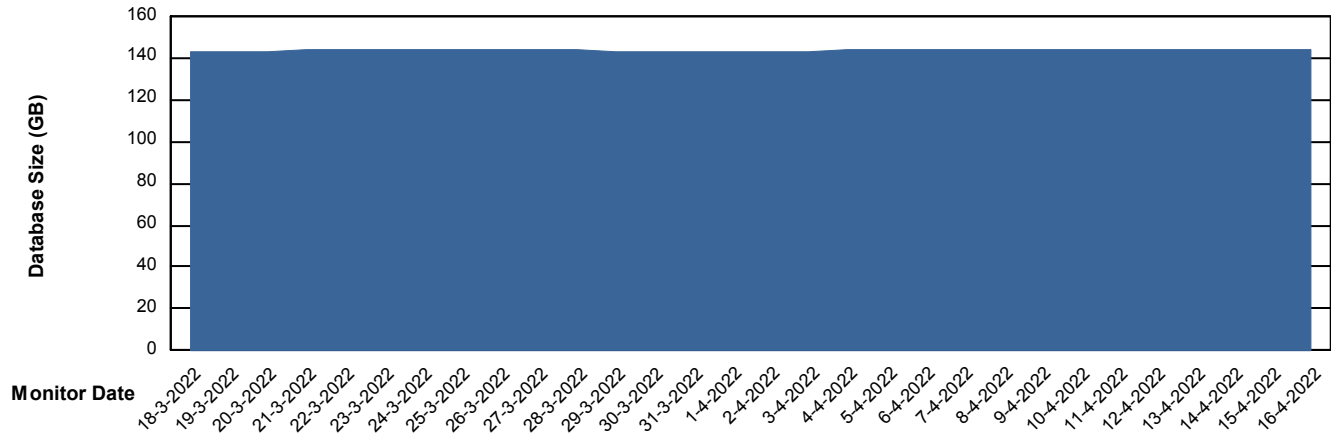

DATABASE SIZE CLODB_TEST_CLO-ORA02

Database growth over last month