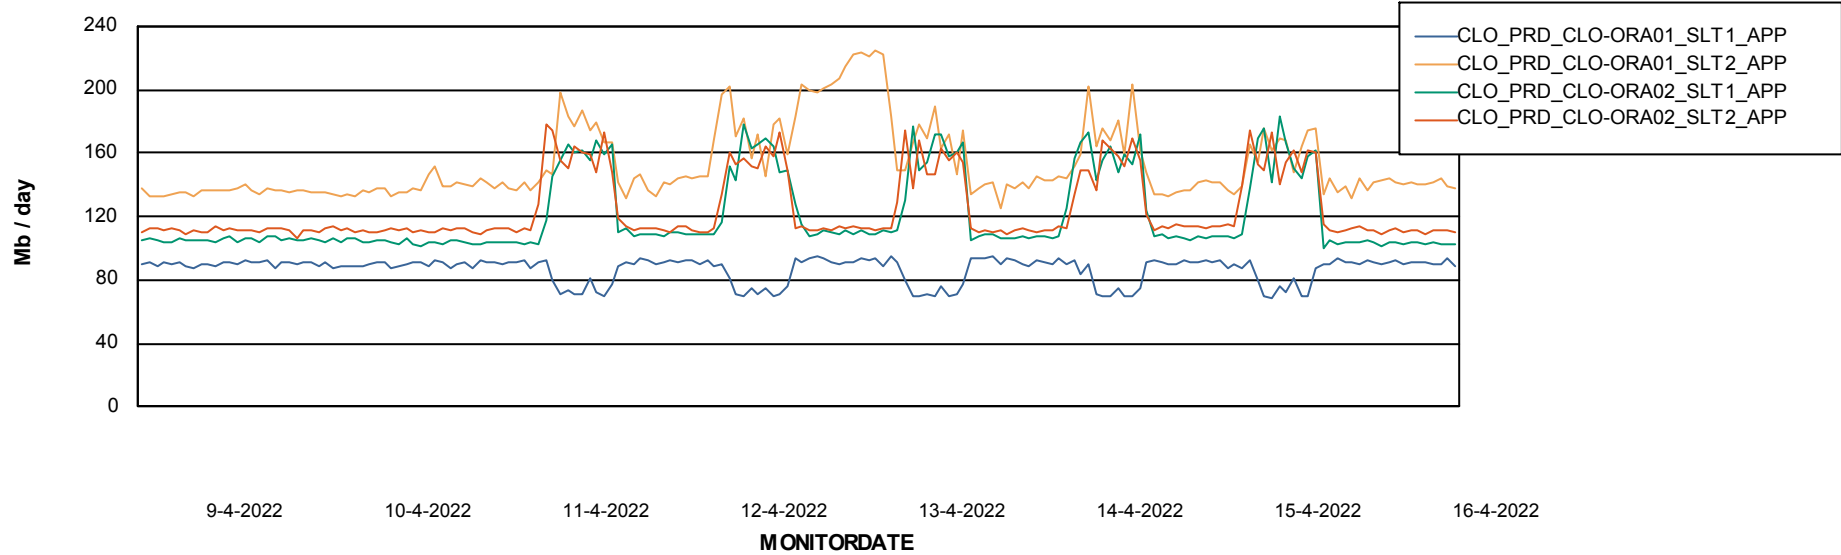

ABSSolute Application Server Services

Avg memory used per ABS Server Service