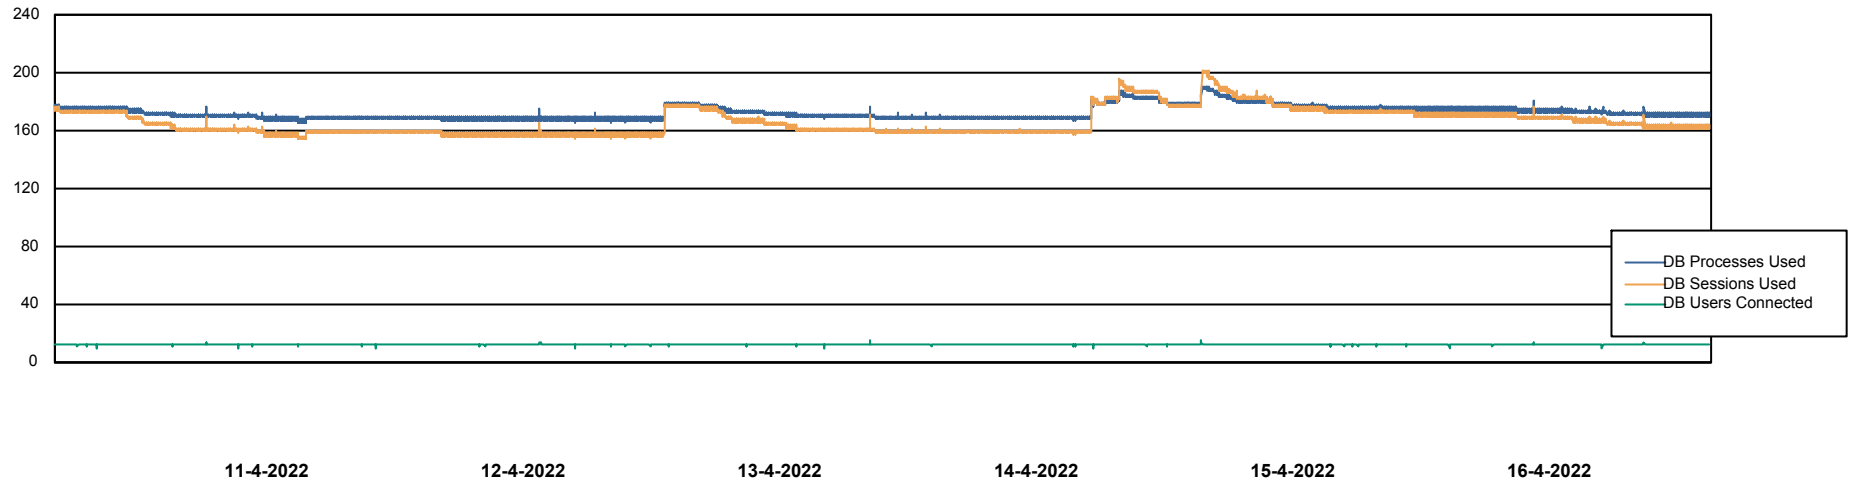

Database Performance CLODB_TEST_CLO-ORA02