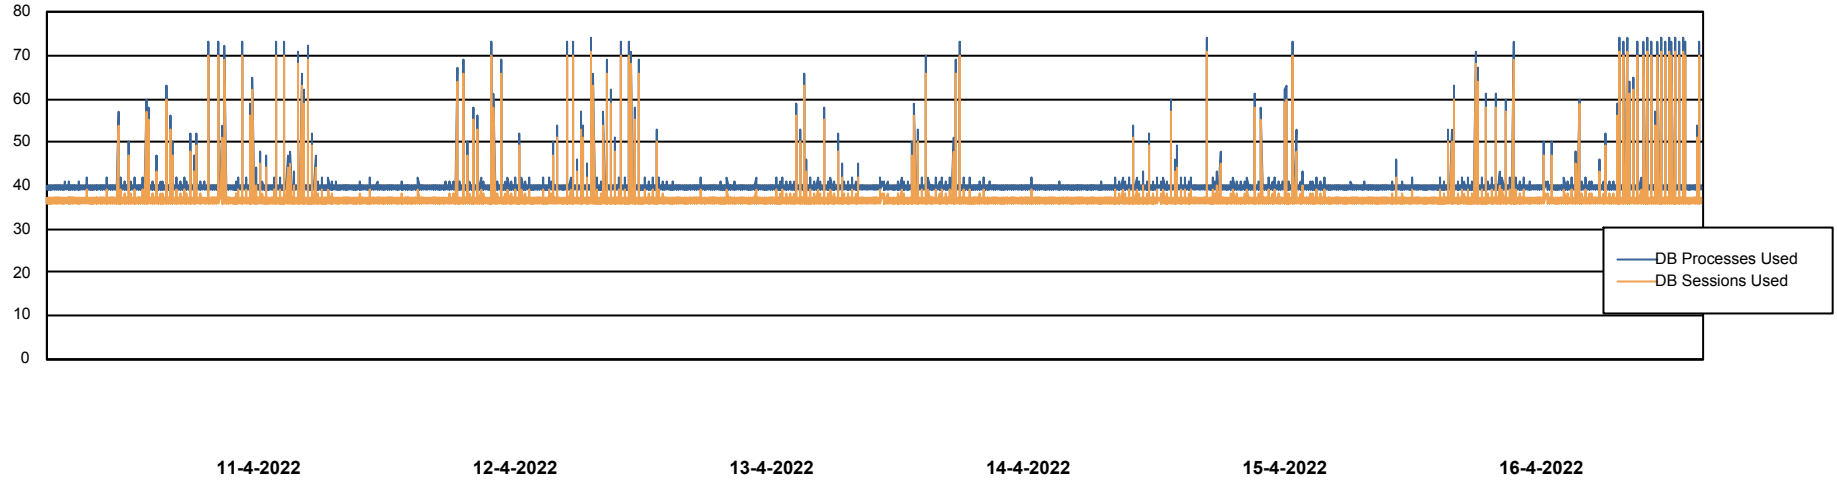

Database Performance CLODB_STANDBY_CLO-ORA02