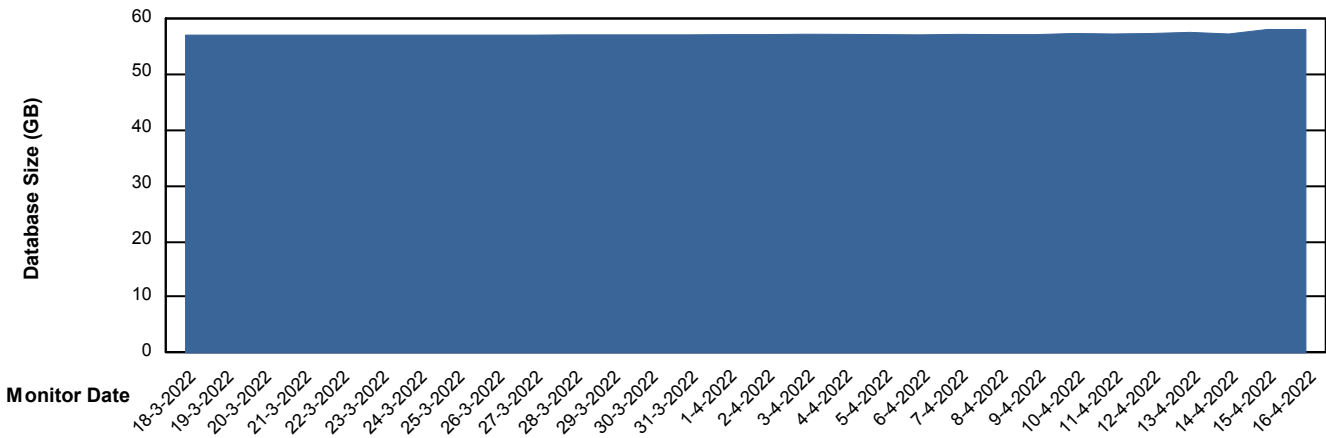

Weekly SLA Customer Report

Customer CIW Production
Database ID 45

Database Performance CIWDB_Production

Weekly SLA Customer Report

Customer CIW Production
Database ID 45

Database Performance CIWDB_Standby

Weekly SLA Customer Report

Customer CIW Production
 Database ID 45

DATABASE SIZE CIWDB_Production

Database growth over last month

Database Tablespace CIWDB_Production

Date	Tablespace Name	Filesize (Gb)	Usedsize (Gb)	Percentage free
16-4-2022	ABSDATA	51	44	14
	INDX	12	6	50
15-4-2022	ABSDATA	51	44	14
	INDX	12	6	50
14-4-2022	ABSDATA	51	44	14
	INDX	12	6	50
13-4-2022	ABSDATA	51	44	14
	INDX	12	6	50
12-4-2022	ABSDATA	51	44	14
	INDX	12	6	50
11-4-2022	ABSDATA	51	44	14
	INDX	12	6	50
10-4-2022	ABSDATA	51	44	14
	INDX	12	6	50