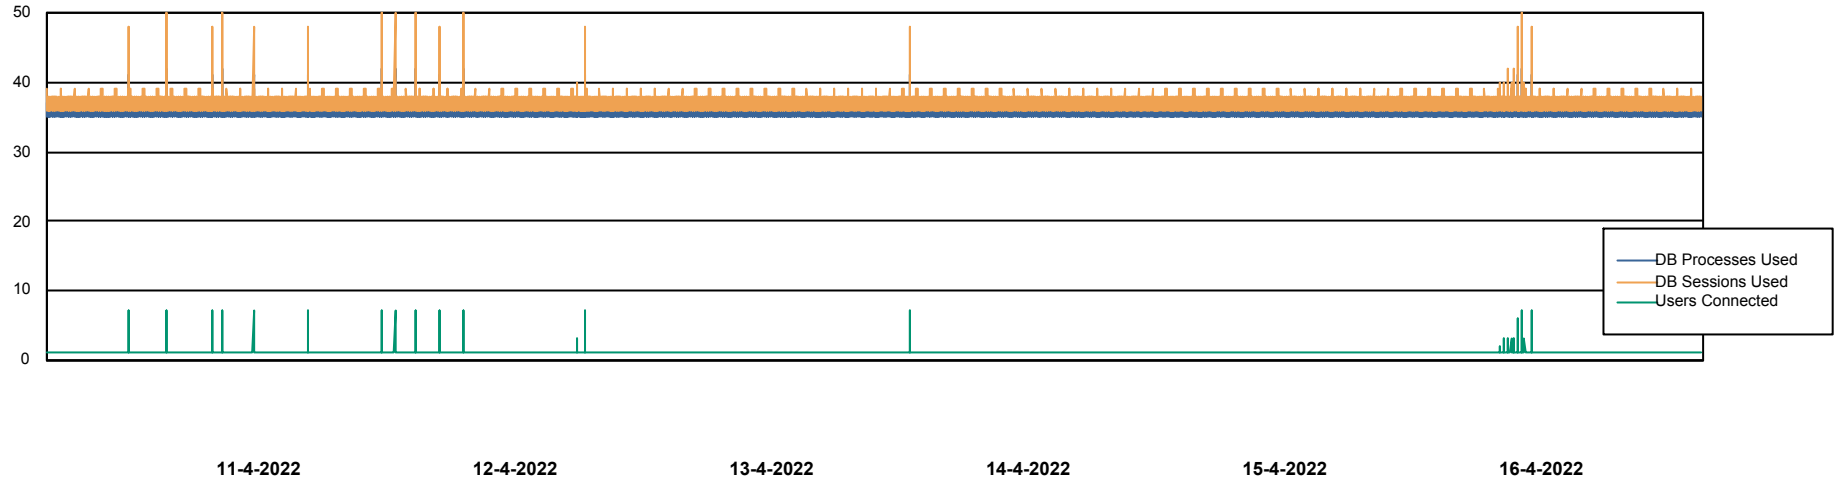

Weekly SLA Customer Report

Customer CIW Production
Database ID 45

Database Performance CIWDB_Production

Weekly SLA Customer Report

Customer CIW Production
Database ID 45

Database Performance CIWDB_Standby

Weekly SLA Customer Report

Customer CIW Production
 Database ID 45

DATABASE SIZE CIWDB_Production

Database growth over last month

Database Tablespace CIWDB_Production

Date	Tablespace Name	Filesize (Gb)	Usedsize (Gb)	Percentage free
16-4-2022	ABSDATA	51	44	14
	INDX	12	6	50
15-4-2022	ABSDATA	51	44	14
	INDX	12	6	50
14-4-2022	ABSDATA	51	44	14
	INDX	12	6	50
13-4-2022	ABSDATA	51	44	14
	INDX	12	6	50
12-4-2022	ABSDATA	51	44	14
	INDX	12	6	50
11-4-2022	ABSDATA	51	44	14
	INDX	12	6	50
10-4-2022	ABSDATA	51	44	14
	INDX	12	6	50