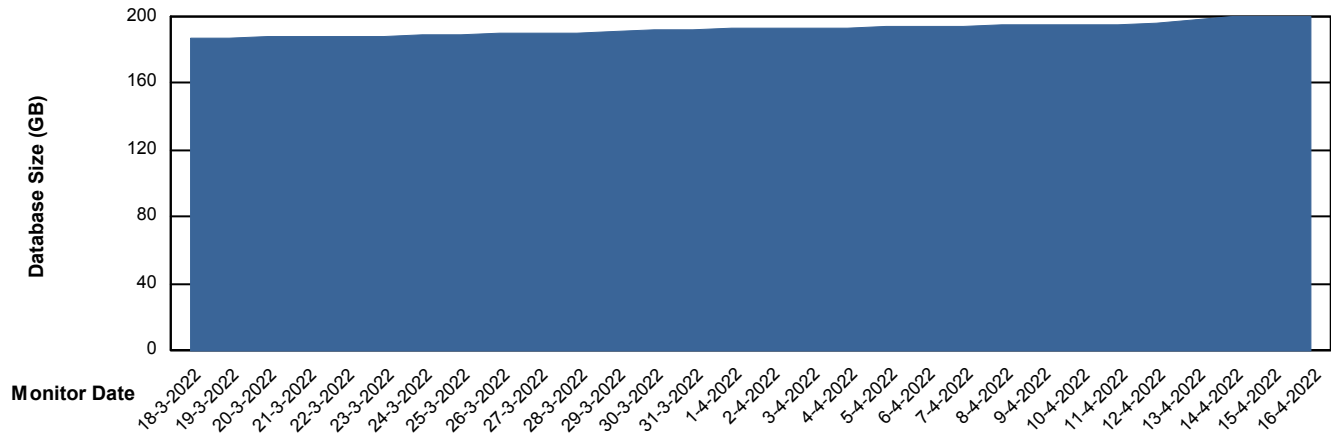

Weekly SLA Customer Report

Customer BNL_Production
Database ID 83

Database Performance BNLDB_Production_New

Weekly SLA Customer Report

Customer BNL_Production
Database ID 83

Database Performance BNLDB_Standby

DATABASE SIZE BNLDB_Production_New

Database growth over last month

Weekly SLA Customer Report

Customer BNL_Production
 Database ID 83

Database Tablespace BNLDB_Production_New

Date	Tablespace Name	Filesize (Gb)	Usedsize (Gb)	Percentage free
16-4-2022	ABSDATA	85	70	18
	INDX	200	124	38
15-4-2022	ABSDATA	85	70	18
	INDX	200	124	38
14-4-2022	ABSDATA	85	70	18
	INDX	200	123	38
13-4-2022	ABSDATA	85	69	18
	INDX	200	123	38
12-4-2022	ABSDATA	85	69	19
	INDX	200	123	39
11-4-2022	ABSDATA	85	69	19
	INDX	200	122	39
10-4-2022	ABSDATA	85	69	19
	INDX	200	122	39