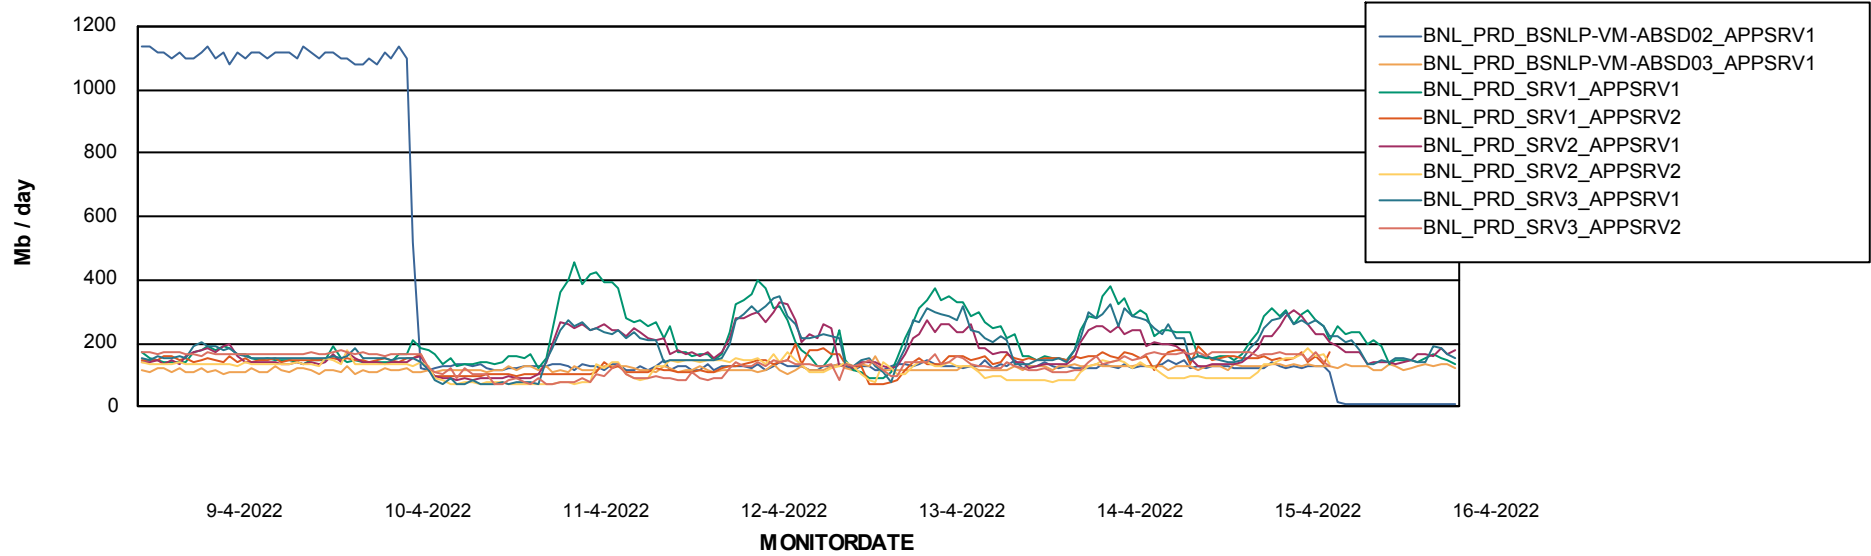

DATABASE SIZE BNLDB_Production_New

Database growth over last month

Weekly SLA Customer Report

Customer BNL_Production
 Database ID 83

Database Tablespace BNLDB_Production_New

Date	Tablespace Name	Filesize (Gb)	Usedsize (Gb)	Percentage free
16-4-2022	ABSDATA	85	70	18
	INDX	200	124	38
15-4-2022	ABSDATA	85	70	18
	INDX	200	124	38
14-4-2022	ABSDATA	85	70	18
	INDX	200	123	38
13-4-2022	ABSDATA	85	69	18
	INDX	200	123	38
12-4-2022	ABSDATA	85	69	19
	INDX	200	123	39
11-4-2022	ABSDATA	85	69	19
	INDX	200	122	39
10-4-2022	ABSDATA	85	69	19
	INDX	200	122	39

Standby Database Health BNL_Production

Recovery lag for last 7 days

Weekly SLA Customer Report

Customer BNL_Production
Database ID 83

ABSSolute Application Server Services

Avg memory used per ABS Server Service

Avg users per day per ABS server

Weekly SLA Customer Report

Customer BNL_Production
Database ID 83

ABSolute Web Component Services

Avg memory used per ReportServer Service

Weekly SLA Customer Report

Customer BNL_Production
Database ID 83