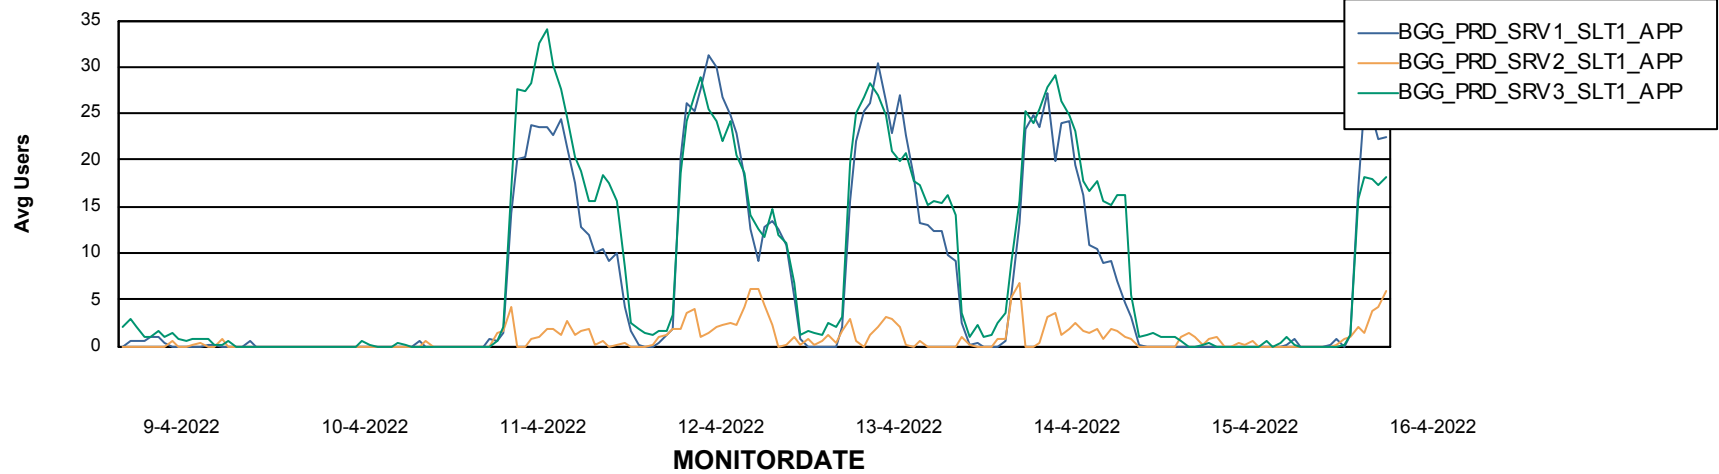

Avg users per day per ABS server