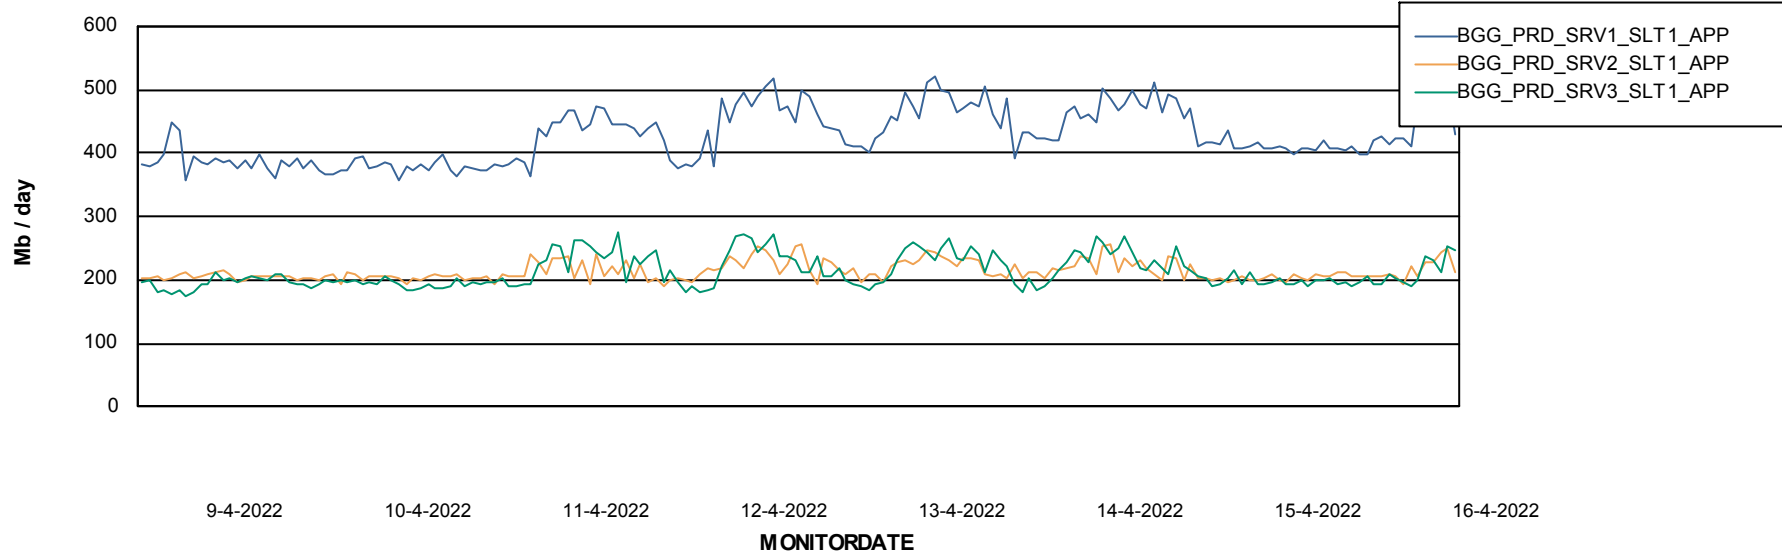

ABSolute Application Server Services

Avg memory used per ABS Server Service