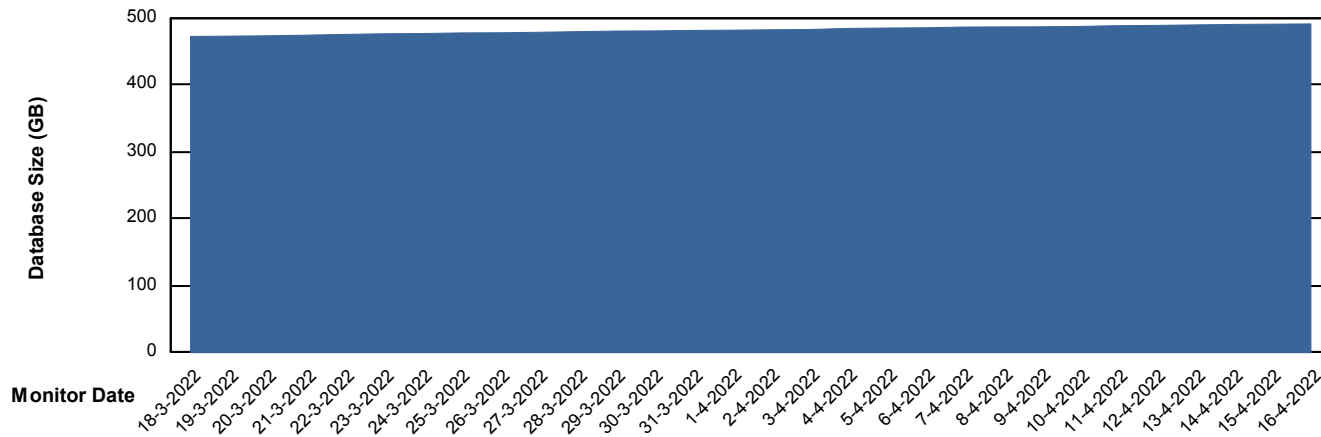

DATABASE SIZE BGGDB_Production

Database growth over last month