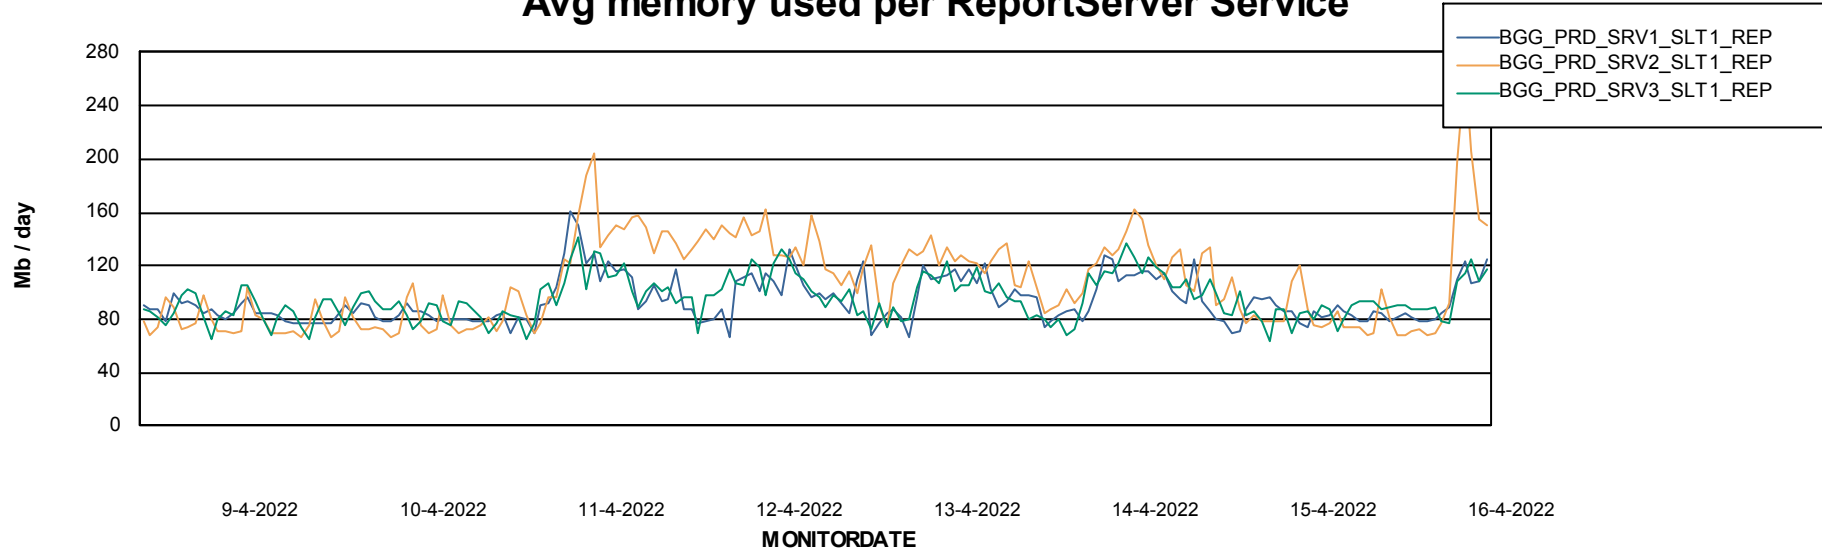

Avg memory used per ABS Server Service

Avg users per day per ABS server

Weekly SLA Customer Report

Customer BGG_Production
Database ID 58

ABSSolute Application ReportServer Services

Avg memory used per ReportServer Service