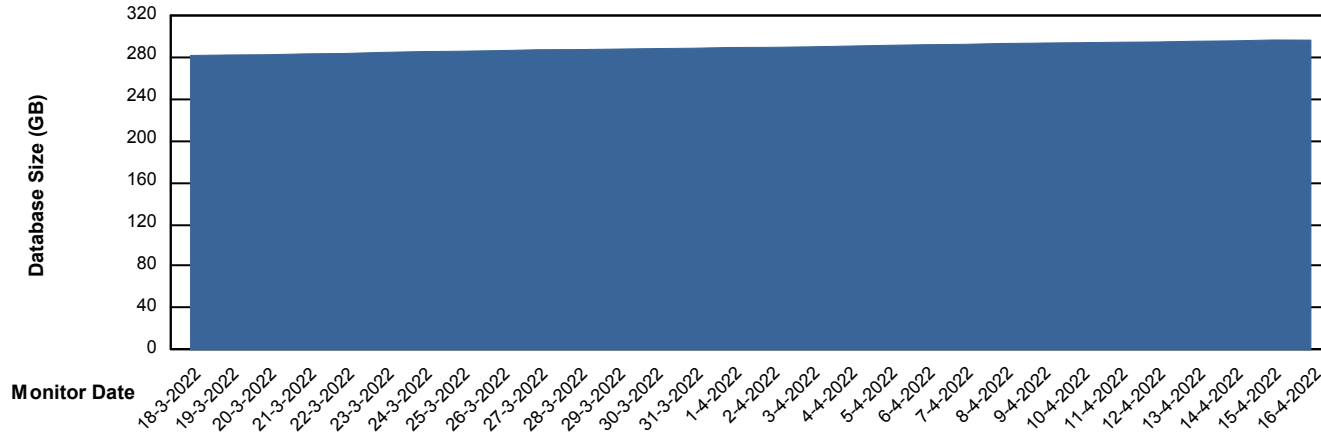

Customer BGG_Production
Database ID 58

Database Performance BGGDB_Standby

Weekly SLA Customer Report

Customer BGG_Production
Database ID 58

DATABASE SIZE BGGDB_BI

Database growth over last month

DATABASE SIZE BGGDB_Production