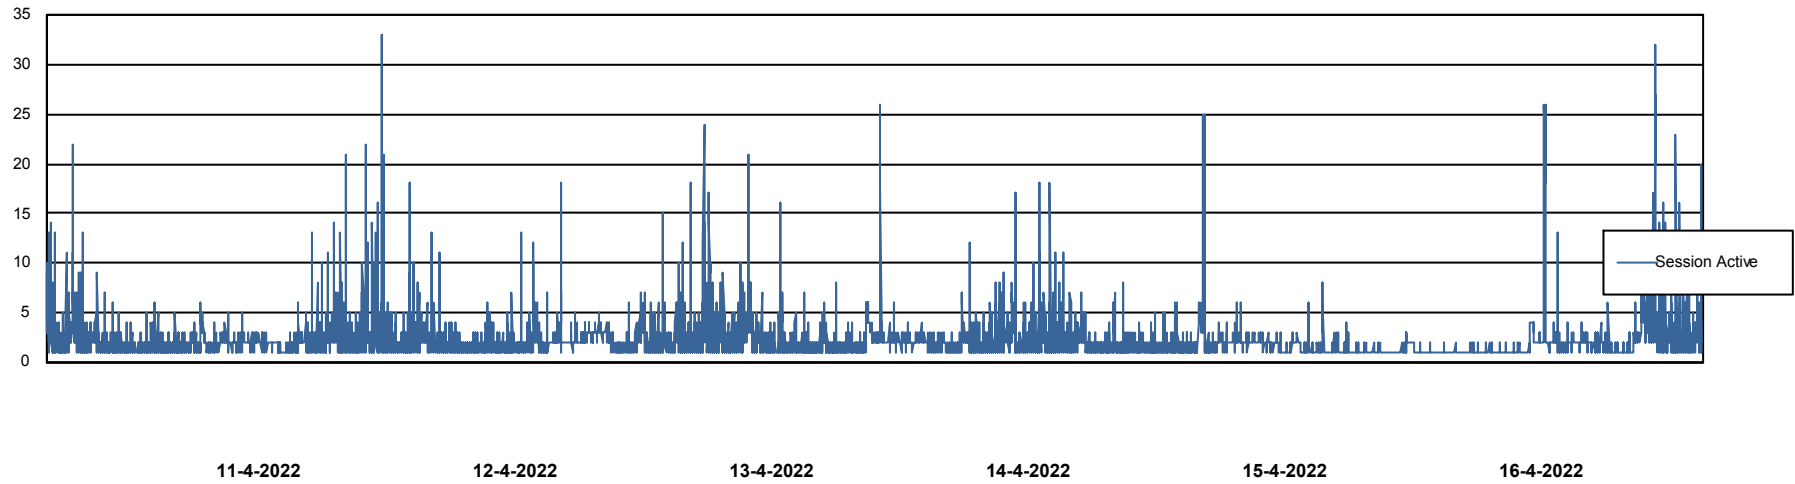

Weekly SLA Customer Report

Customer BGG_Production
Database ID 58

Database Performance BGGDB_BI

Weekly SLA Customer Report

Customer BGG_Production
Database ID 58

Database Performance BGGDB_Production

Weekly SLA Customer Report

Customer BGG_Production
Database ID 58

Database Performance BGGDB_Standby

Weekly SLA Customer Report

Customer BGG_Production
Database ID 58

DATABASE SIZE BGGDB_BI

Database growth over last month

DATABASE SIZE BGGDB_Production