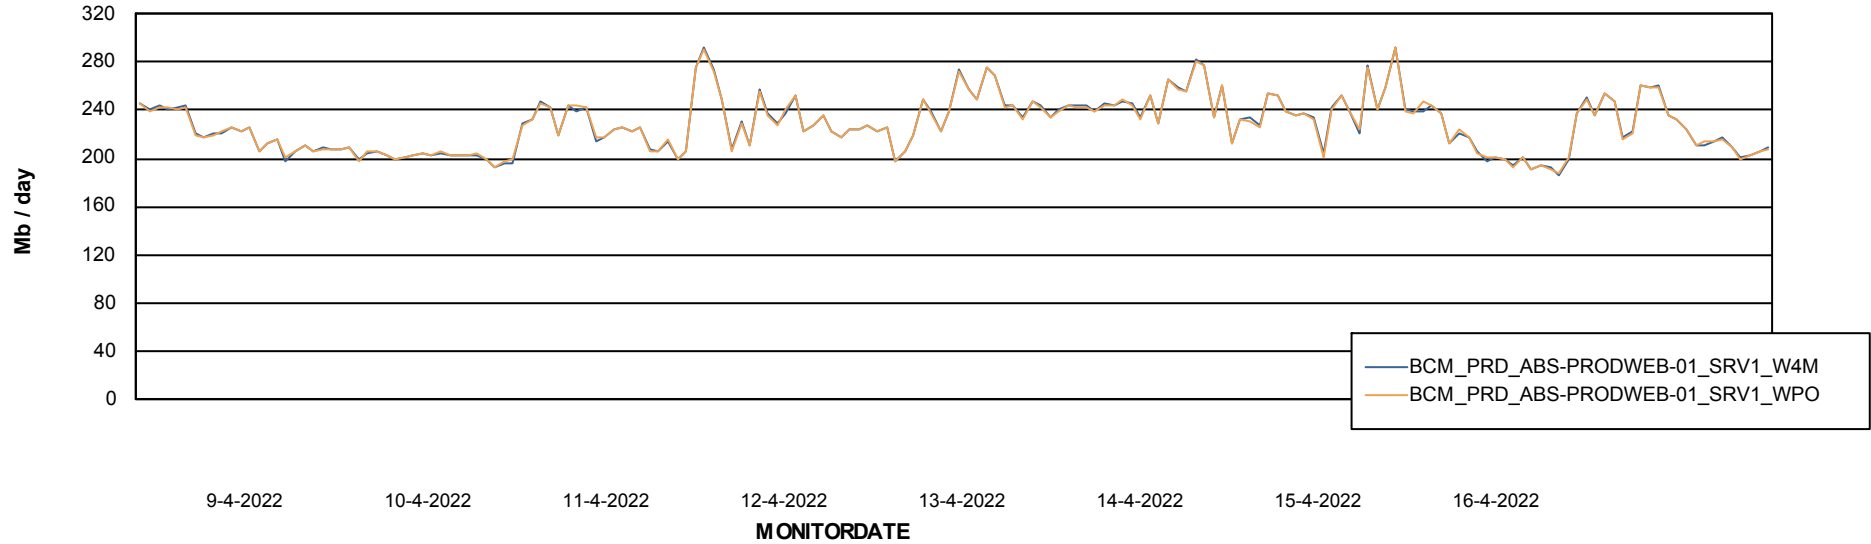

ABSSolute Application ReportServer Services

Avg memory used per ReportServer Service

Weekly SLA Customer Report

Customer BCM_Production
Database ID 81

ABSSolute Web Component Services

Avg memory used per ABS Web component