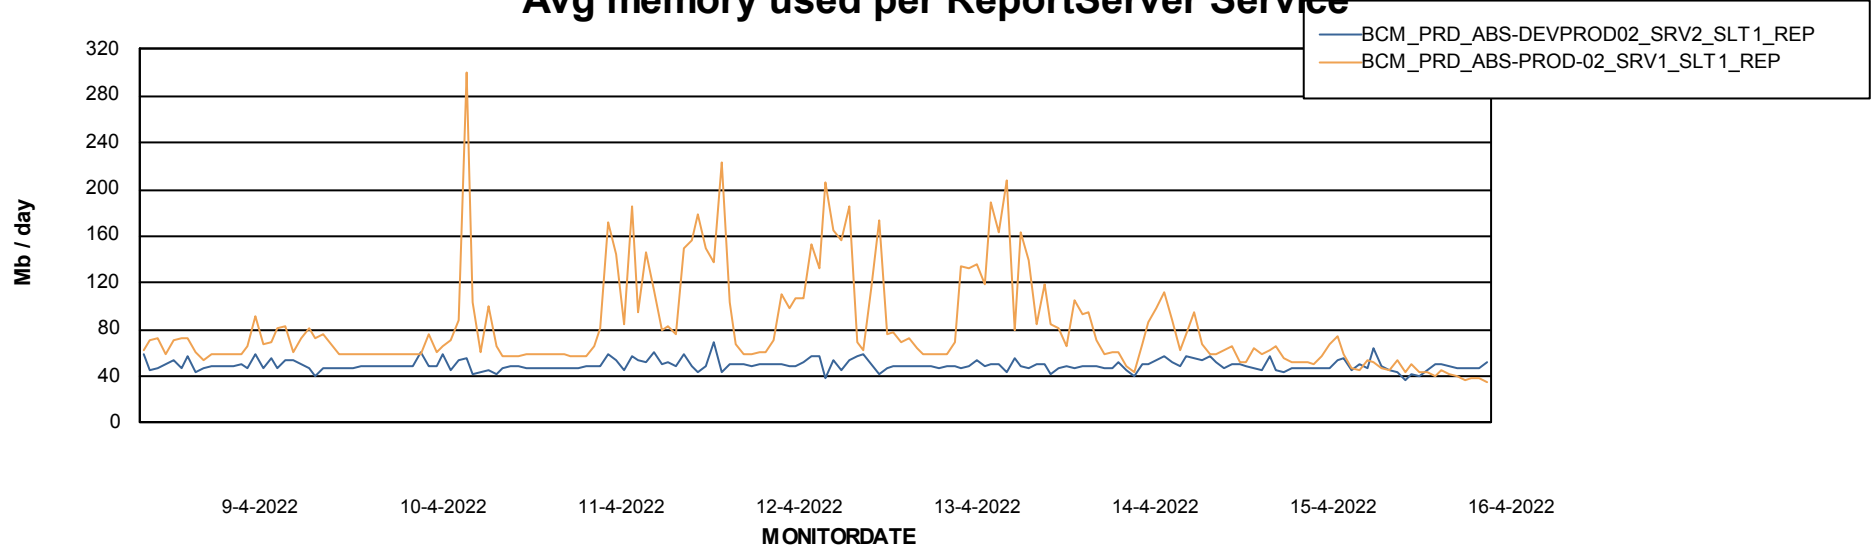

ABSSolute Application ReportServer Services

Avg memory used per ReportServer Service