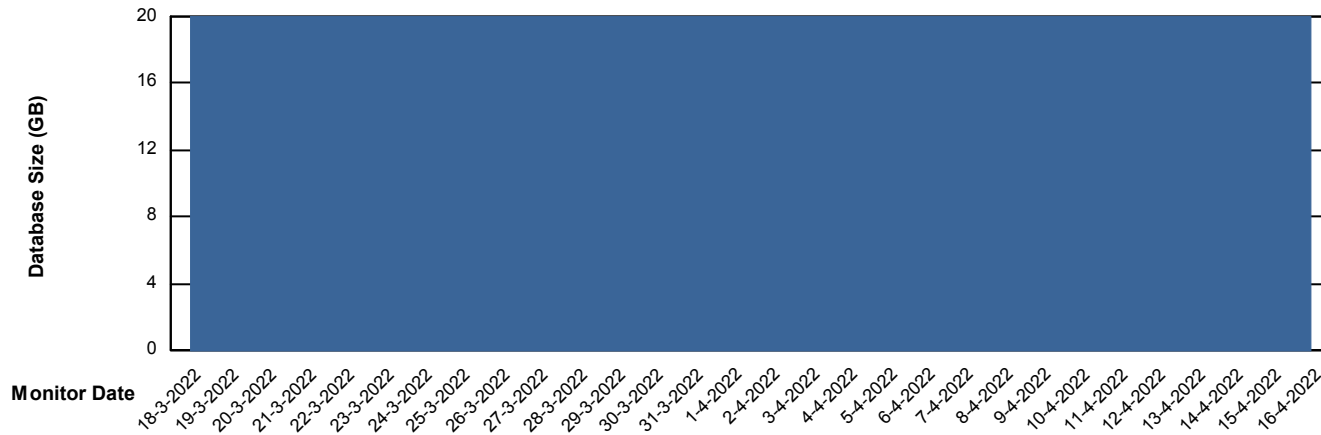

DATABASE SIZE BCMDB_ABS1 Production Database

Database growth over last month