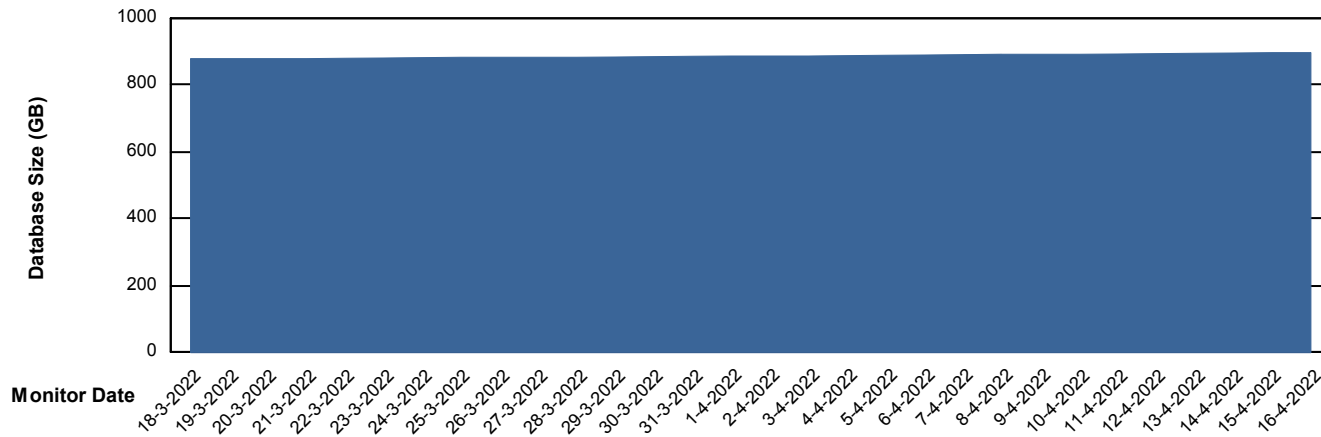

Weekly SLA Customer Report

Customer AUJ Production
Database ID 41

DATABASE SIZE AUJ Prod. BI DB (PABSBI1 server)

Database growth over last month

DATABASE SIZE AUJ_DB1_Primary

Database growth over last month