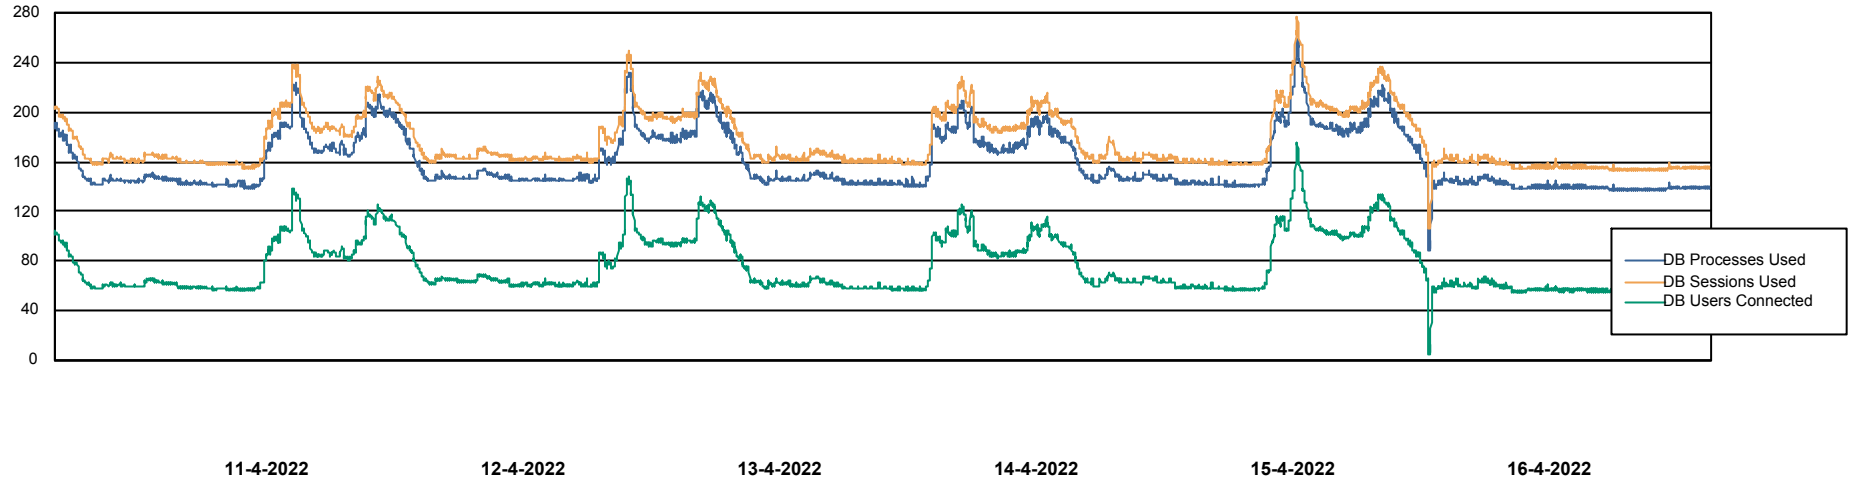

Weekly SLA Customer Report

Customer AUJ Production
Database ID 41

Database Performance AUJ Prod. BI DB (PABSBI1 server)

Weekly SLA Customer Report

Customer AUJ Production
Database ID 41

Database Performance AUJ_DB1_Primary