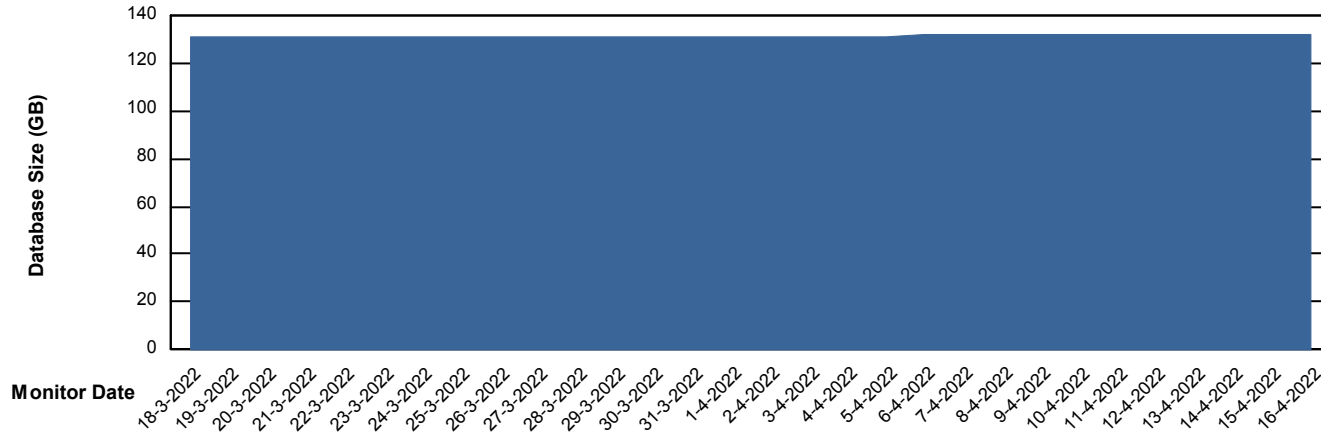

DATABASE SIZE AUJ Prod. BI DB (PABSBI1 server)

Database growth over last month