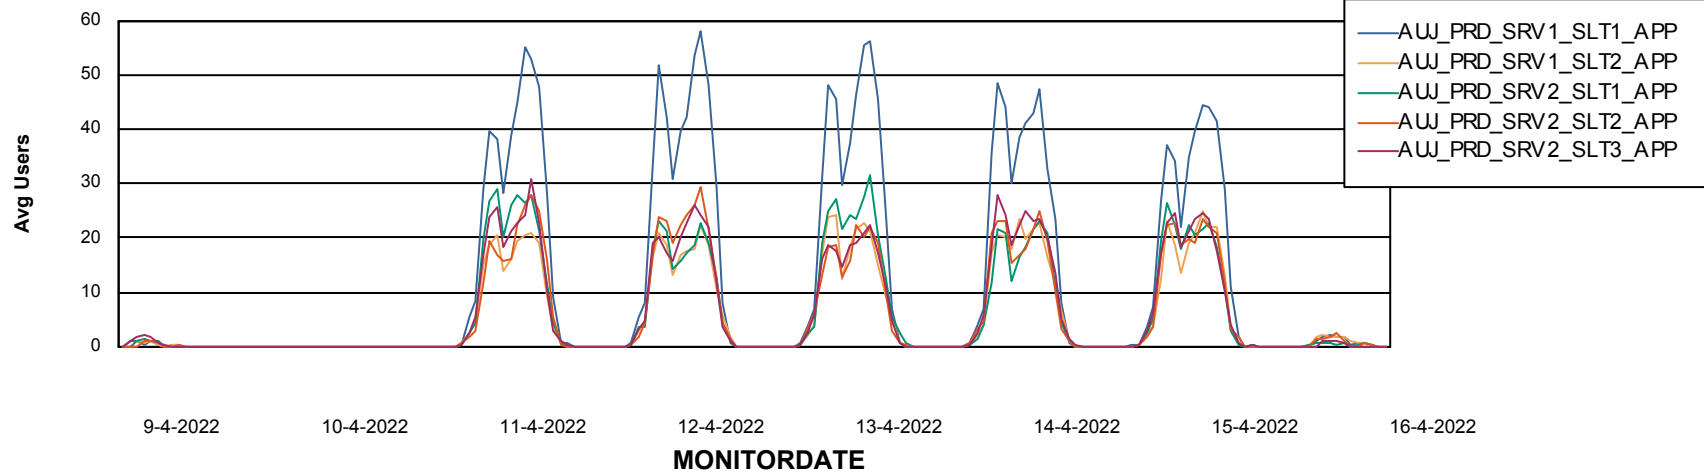

Weekly SLA Customer Report

Customer AUJ Production
Database ID 41

ABSSolute Application Server Services

Avg memory used per ABS Server Service

Avg users per day per ABS server

Weekly SLA Customer Report

Customer AUJ Production
Database ID 41