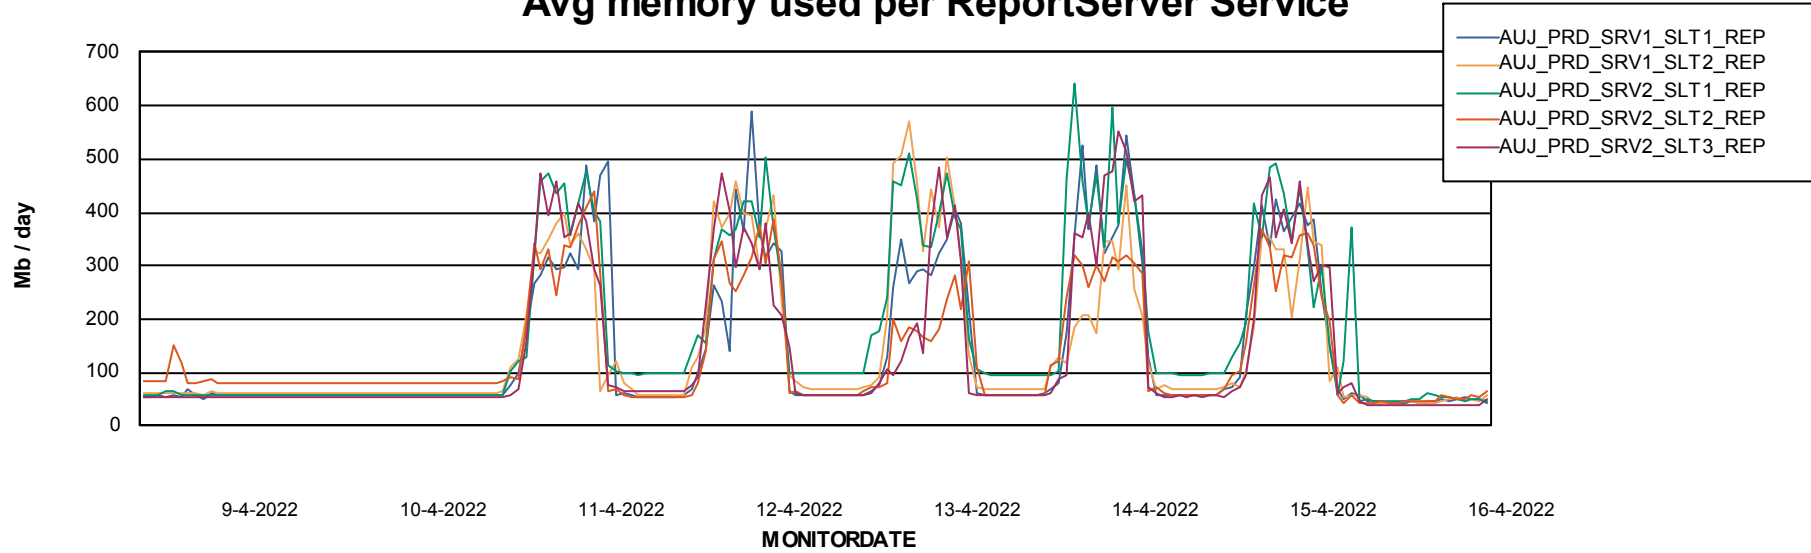

ABSSolute Application ReportServer Services

Avg memory used per ReportServer Service