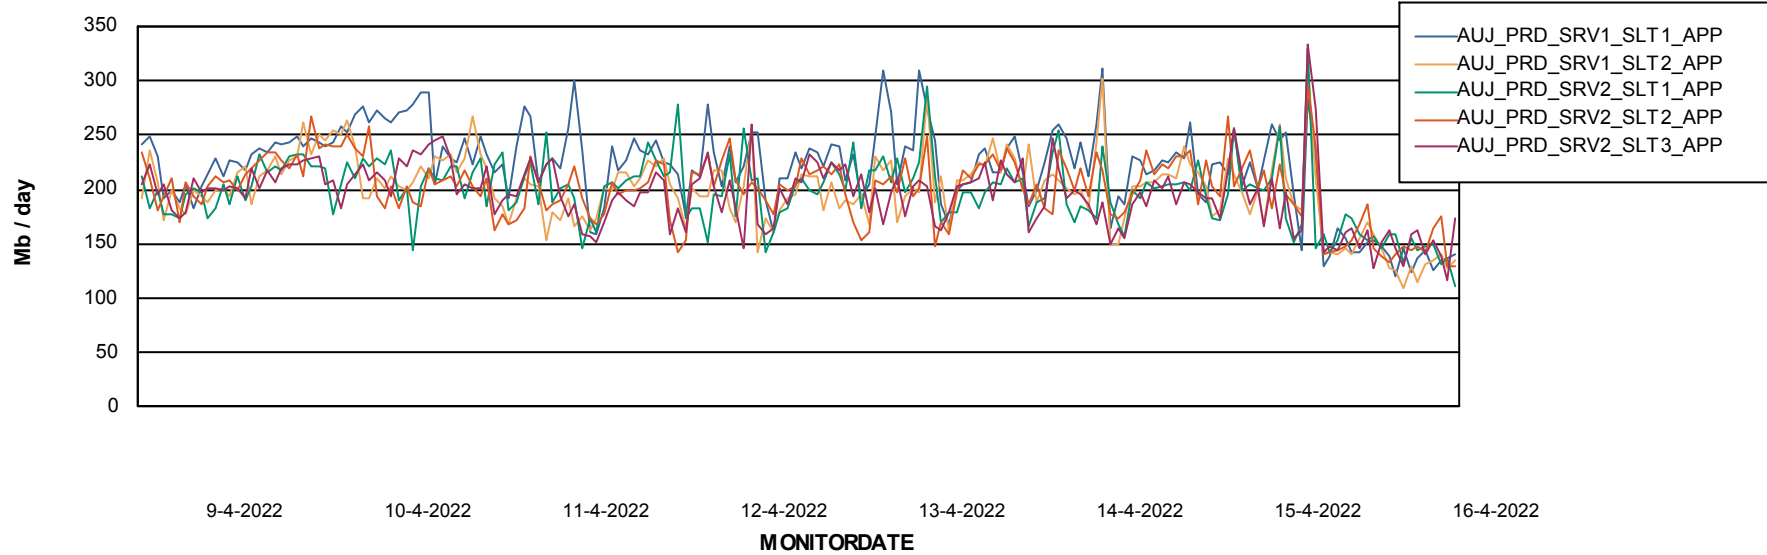

ABSSolute Application Server Services

Avg memory used per ABS Server Service