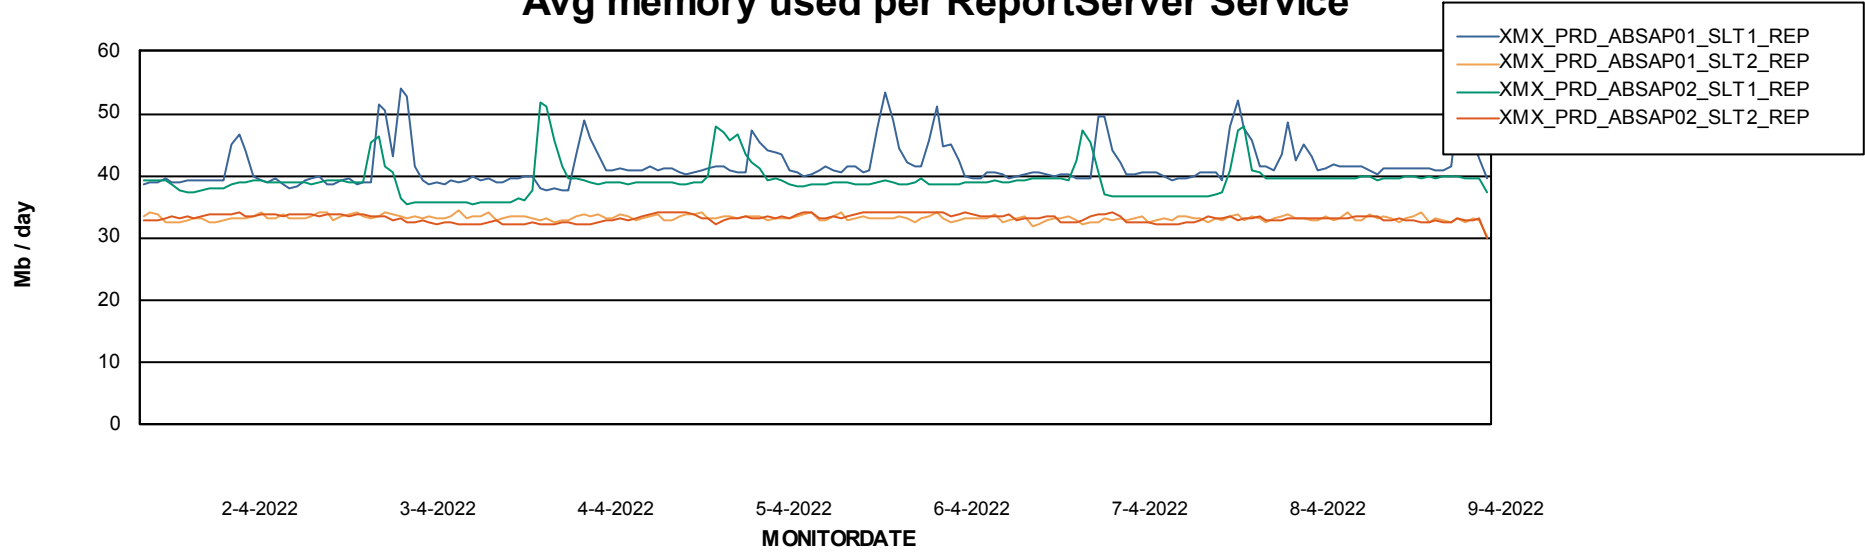

Weekly SLA Customer Report

Customer XMX Production
Database ID 146

Standby Database Health XMX Production

Recovery lag for last 7 days

Weekly SLA Customer Report

Customer XMX Production
Database ID 146

ABSSolute Application Server Services

Avg memory used per ABS Server Service

Avg users per day per ABS server

Weekly SLA Customer Report

Customer XMX Production
Database ID 146

ABSSolute Application ReportServer Services

Avg memory used per ReportServer Service

Weekly SLA Customer Report

Customer XMX Production
Database ID 146

ABSSolute Web Component Services

Avg memory used per ABS Web component

Weekly SLA Customer Report

Customer XMX Production
Database ID 146

Disaster per ABS component