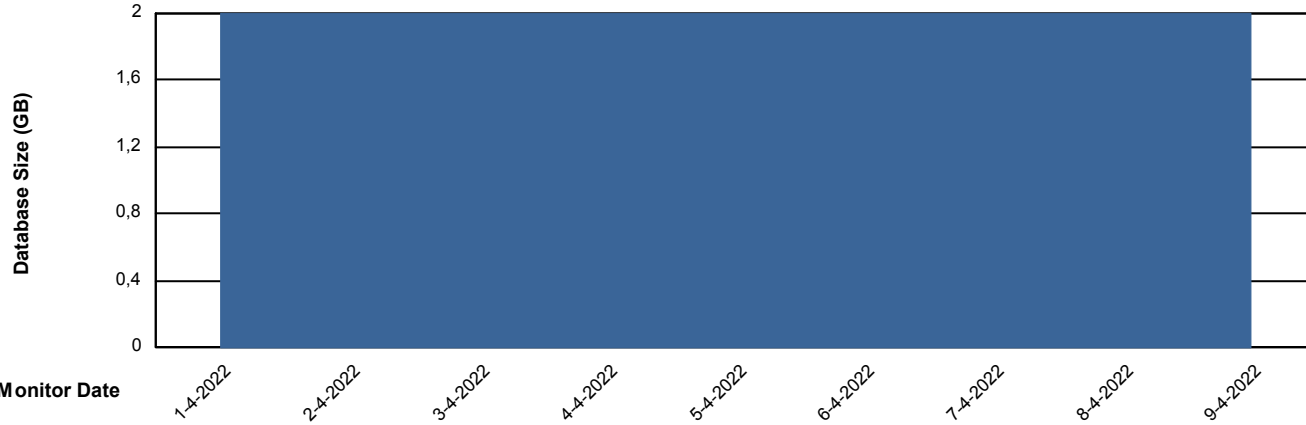

DB Processes Max 4
DB Processes Max 1,000
DB Processes Max 0

Weekly SLA Customer Report

Customer XMX Production
 Database ID 146

DATABASE SIZE XMX_PROD_ABSDB01_PRDB

Database growth over last month

Database Tablespace XMX_PROD_ABSDB01_PRDB

Date	Tablespace Name	Filesize (Gb)	Usedsize (Gb)	Percentage free
9-4-2022	ABSDATA	4	0	93
	INDX	8	0	100
8-4-2022	ABSDATA	4	0	93
	INDX	8	0	100
7-4-2022	ABSDATA	4	0	93
	INDX	8	0	100
6-4-2022	ABSDATA	4	0	93
	INDX	8	0	100
5-4-2022	ABSDATA	4	0	93
	INDX	8	0	100
4-4-2022	ABSDATA	4	0	93
	INDX	8	0	100
3-4-2022	ABSDATA	4	0	93
	INDX	8	0	100