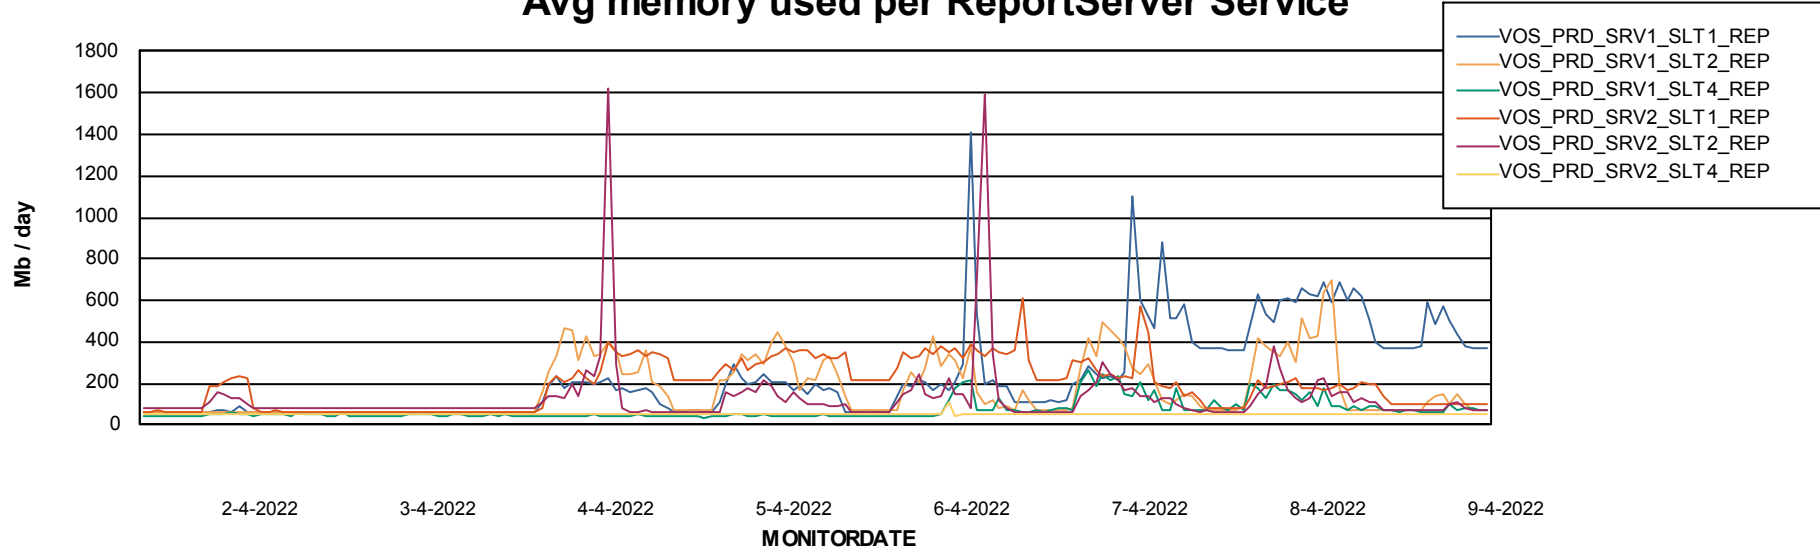

Avg users per day per ABS server

Weekly SLA Customer Report

Customer VOS_Production
Database ID 68

ABSSolute Application ReportServer Services

Avg memory used per ReportServer Service

Weekly SLA Customer Report