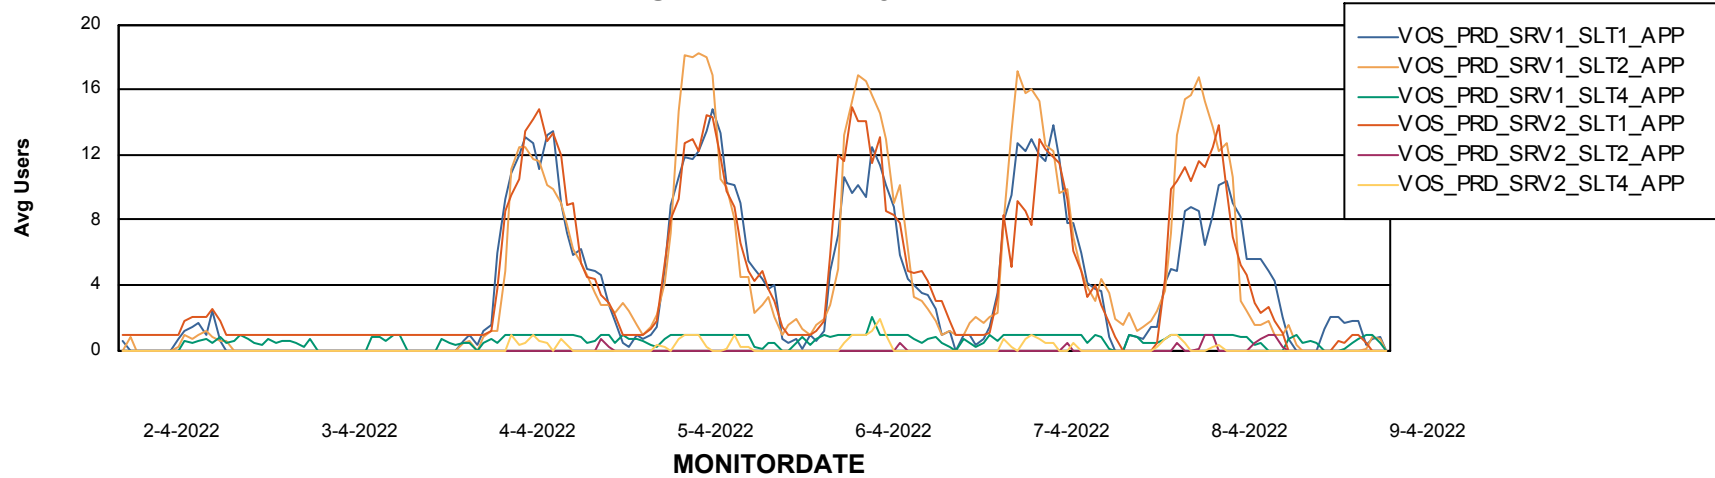

Avg users per day per ABS server