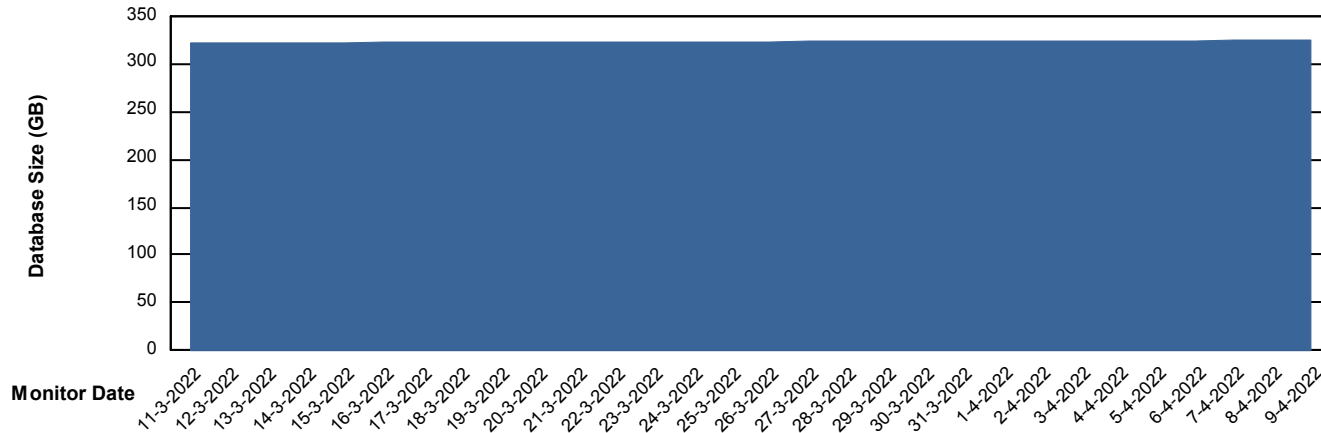

DATABASE SIZE VOSDB_Production

Database growth over last month