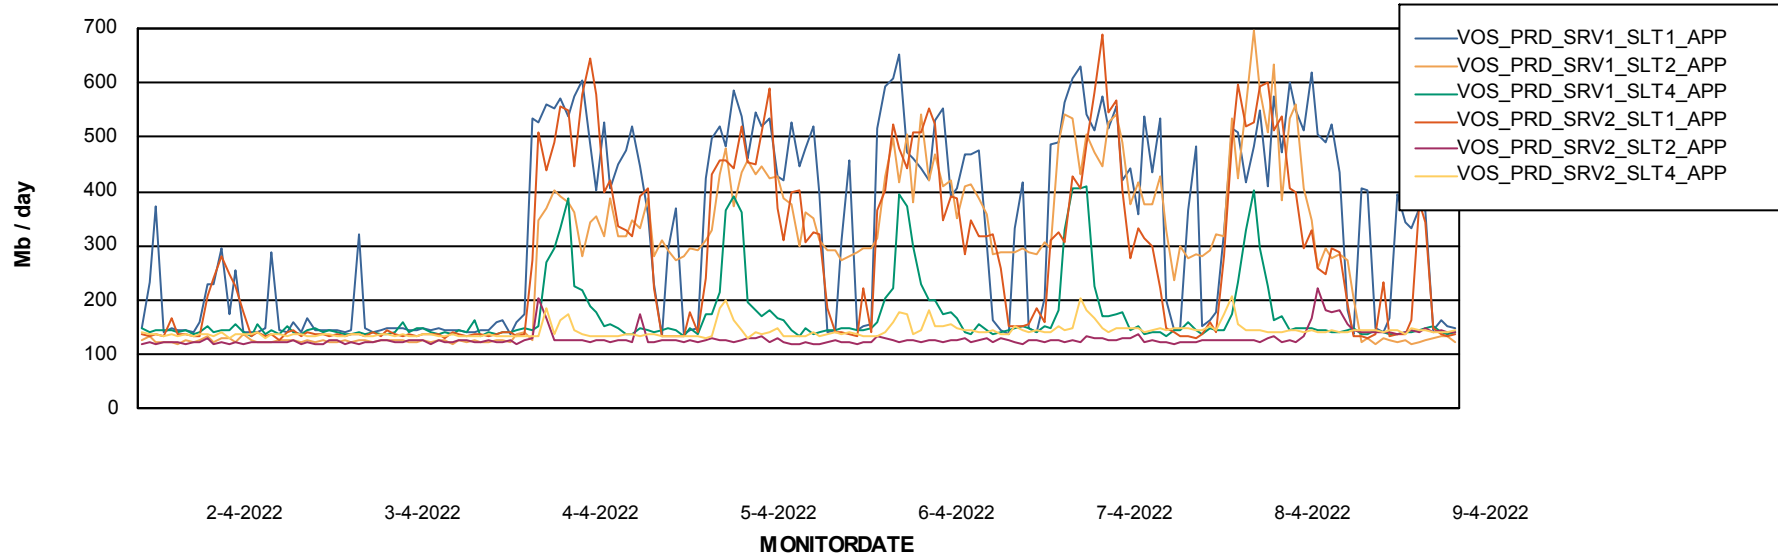

Standby Database Health VOS_Production

Recovery lag for last 7 days

Weekly SLA Customer Report

Customer VOS_Production
Database ID 68

ABSSolute Application Server Services

Avg memory used per ABS Server Service