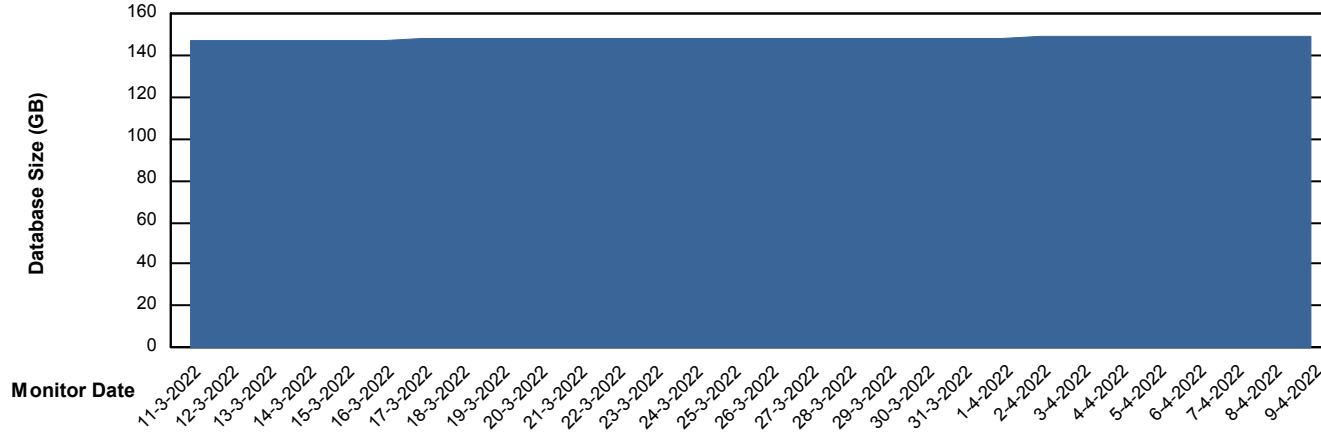

Customer VOS_Production
Database ID 68

Database Performance VOSDB_Standby

DB Processes Max 500

Weekly SLA Customer Report

Customer VOS_Production
Database ID 68

DATABASE SIZE VOSDB_BI

Database growth over last month