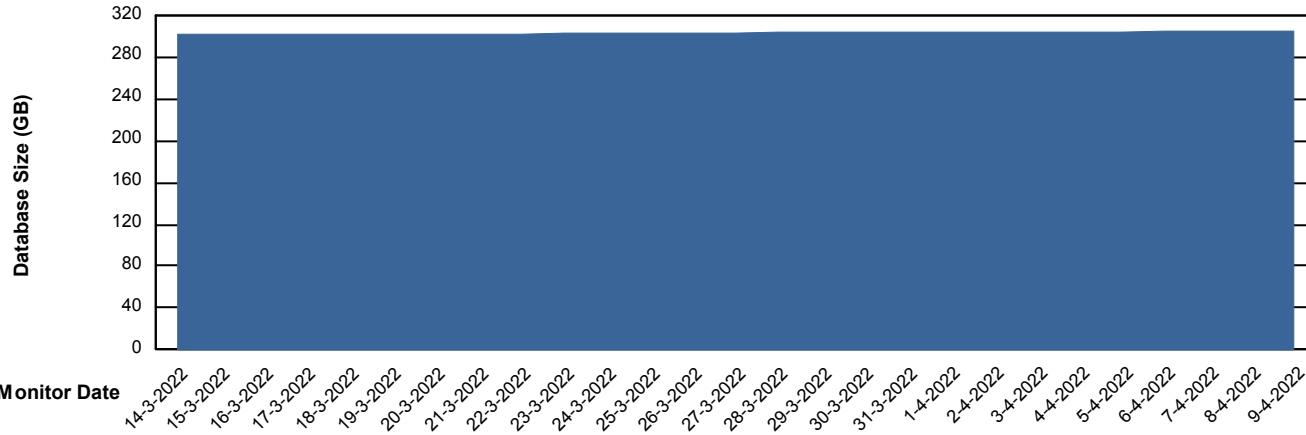

Weekly SLA Customer Report

Customer VEN_Production
Database ID 35

Database Performance VENDB_Production

Weekly SLA Customer Report

Customer VEN_Production
Database ID 35

Database Performance VENDB_Standby

DB Processes Max 300

Weekly SLA Customer Report

Customer VEN_Production
 Database ID 35

DATABASE SIZE VENDB_Production

Database growth over last month

Database Tablespace VENDB_Production

Date	Tablespace Name	Filesize (Gb)	Usedsize (Gb)	Percentage free
9-4-2022	ABSDATA	186	154	17
	INDX	169	142	16
8-4-2022	ABSDATA	186	154	17
	INDX	169	142	16
7-4-2022	ABSDATA	186	154	17
	INDX	169	142	16
6-4-2022	ABSDATA	186	154	17
	INDX	169	142	16
5-4-2022	ABSDATA	186	154	17
	INDX	169	141	16
4-4-2022	ABSDATA	186	154	17
	INDX	169	141	16
3-4-2022	ABSDATA	186	154	17
	INDX	169	141	16