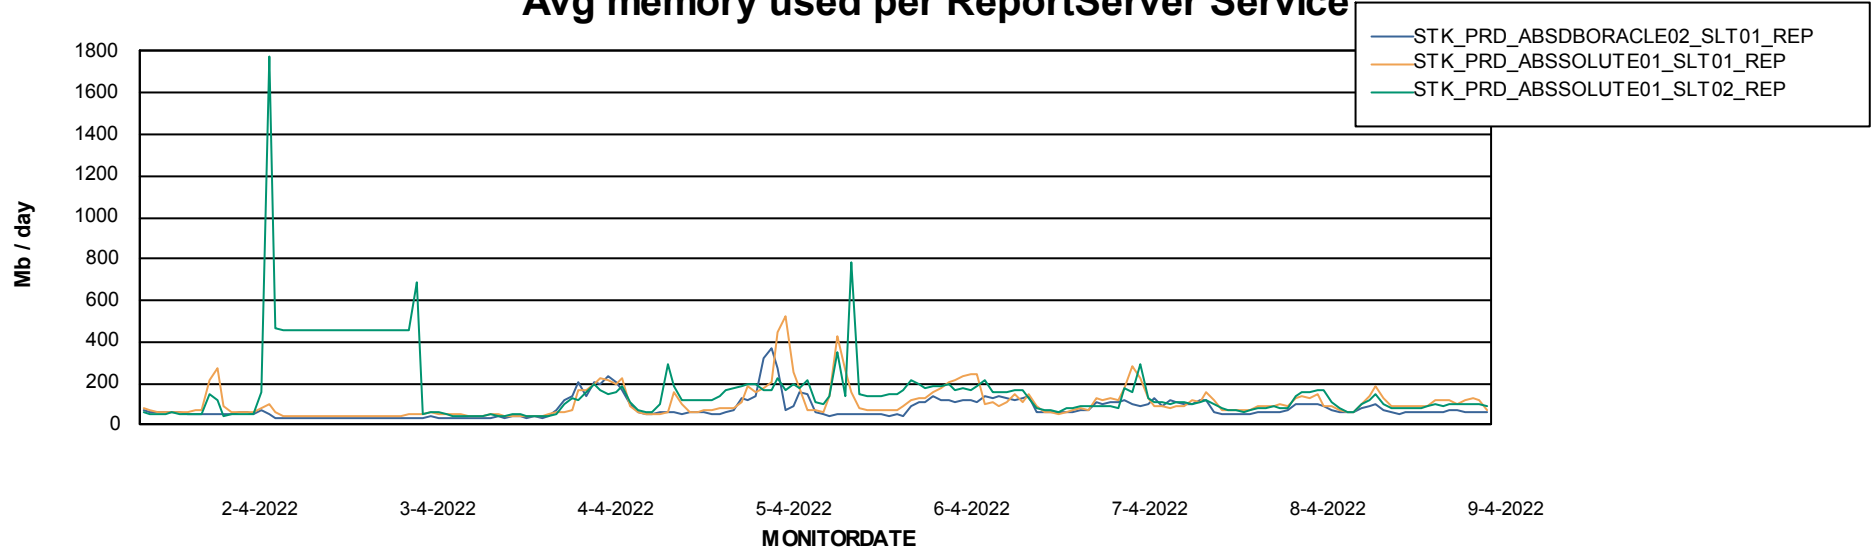

Avg memory used per ABS Server Service

Avg users per day per ABS server

Weekly SLA Customer Report

Customer STK_Production
Database ID 82

ABSSolute Application ReportServer Services

Avg memory used per ReportServer Service