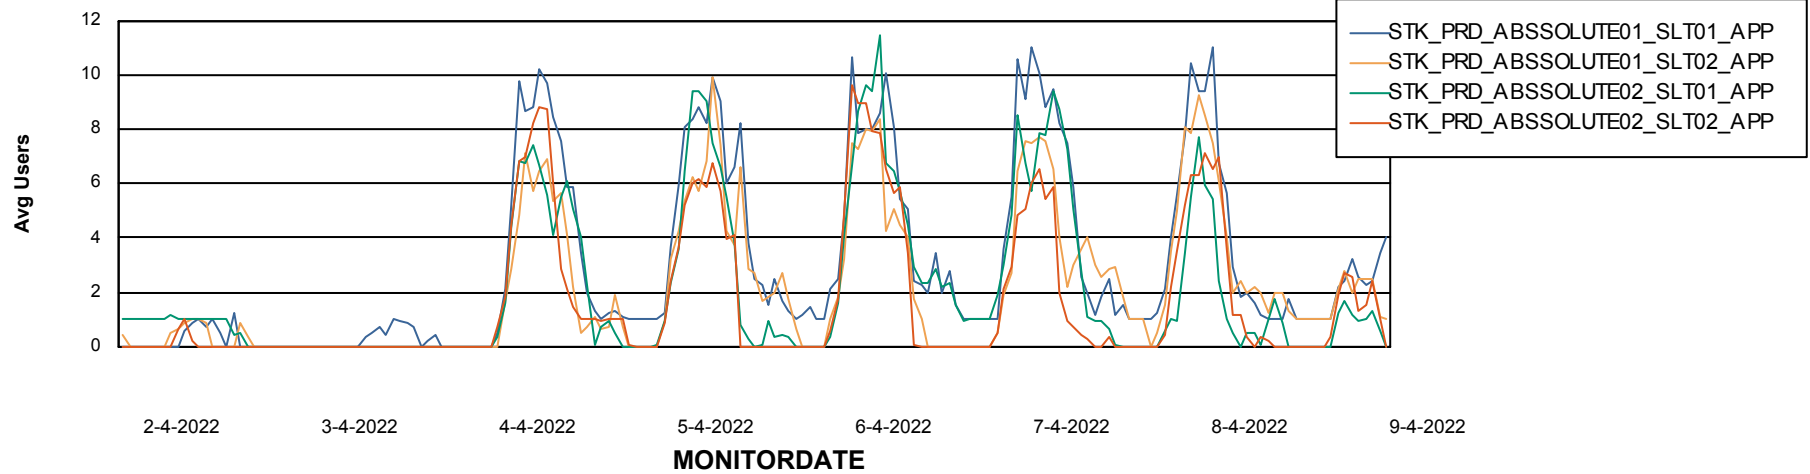

Avg users per day per ABS server