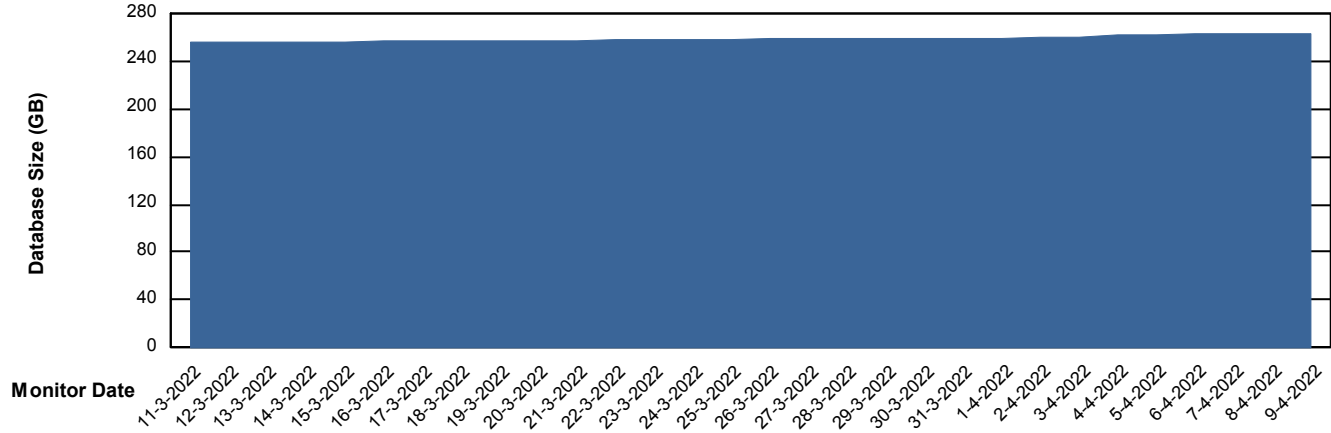

DATABASE SIZE STKDB_Production

Database growth over last month