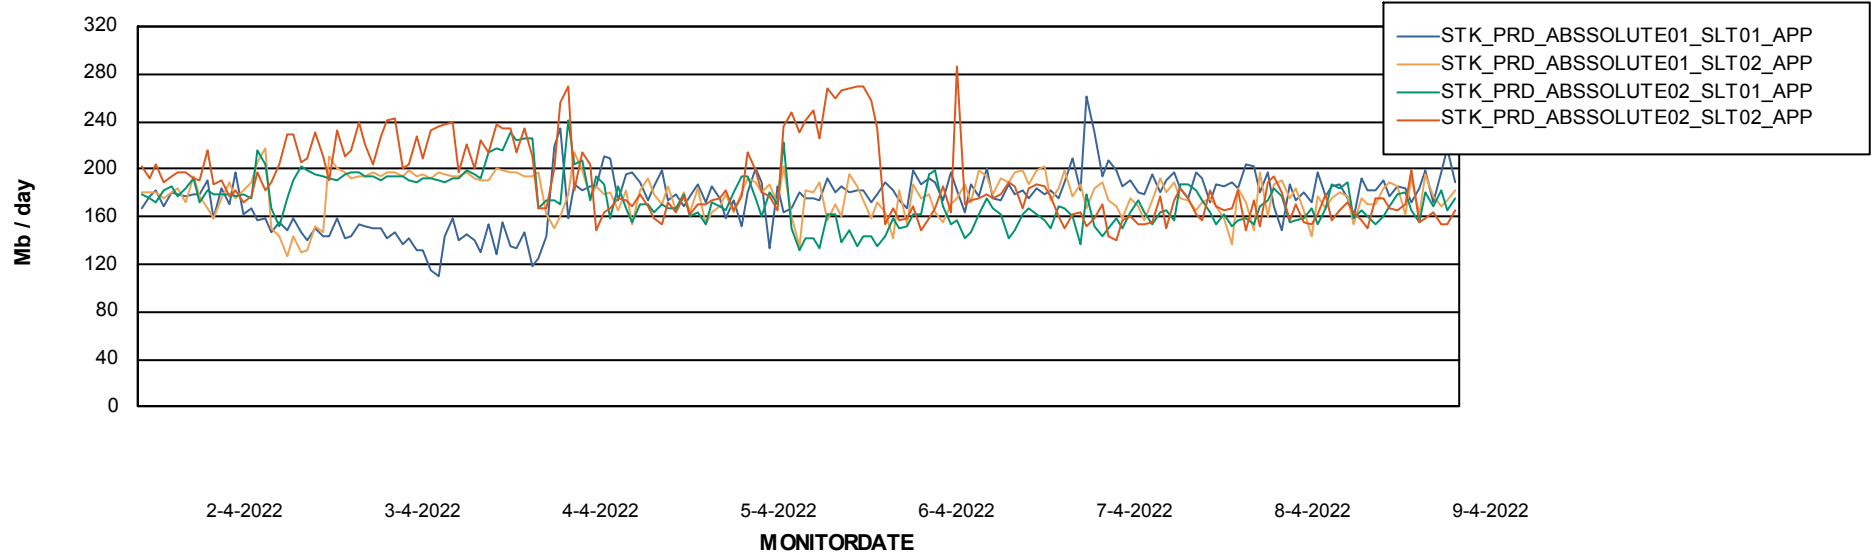

ABSSolute Application Server Services

Avg memory used per ABS Server Service