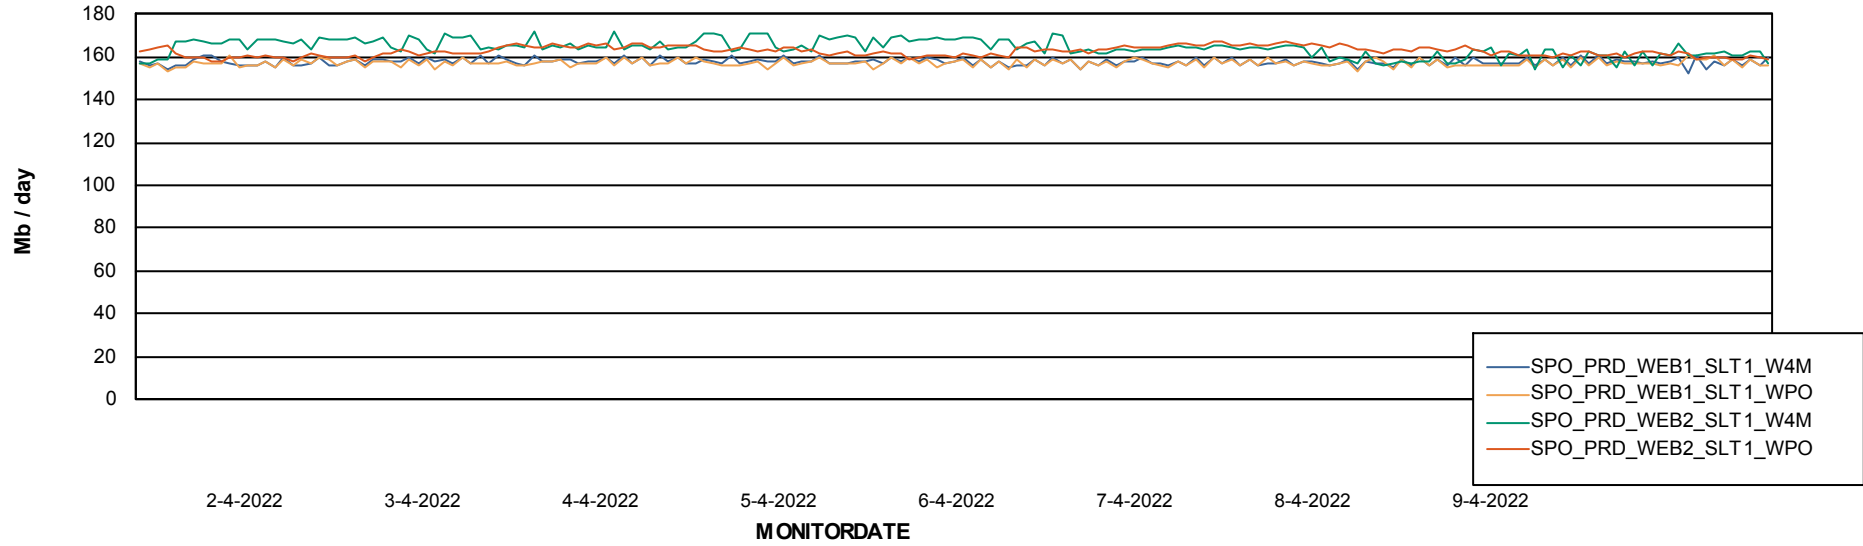

ABSSolute Web Component Services

Avg memory used per ABS Web component