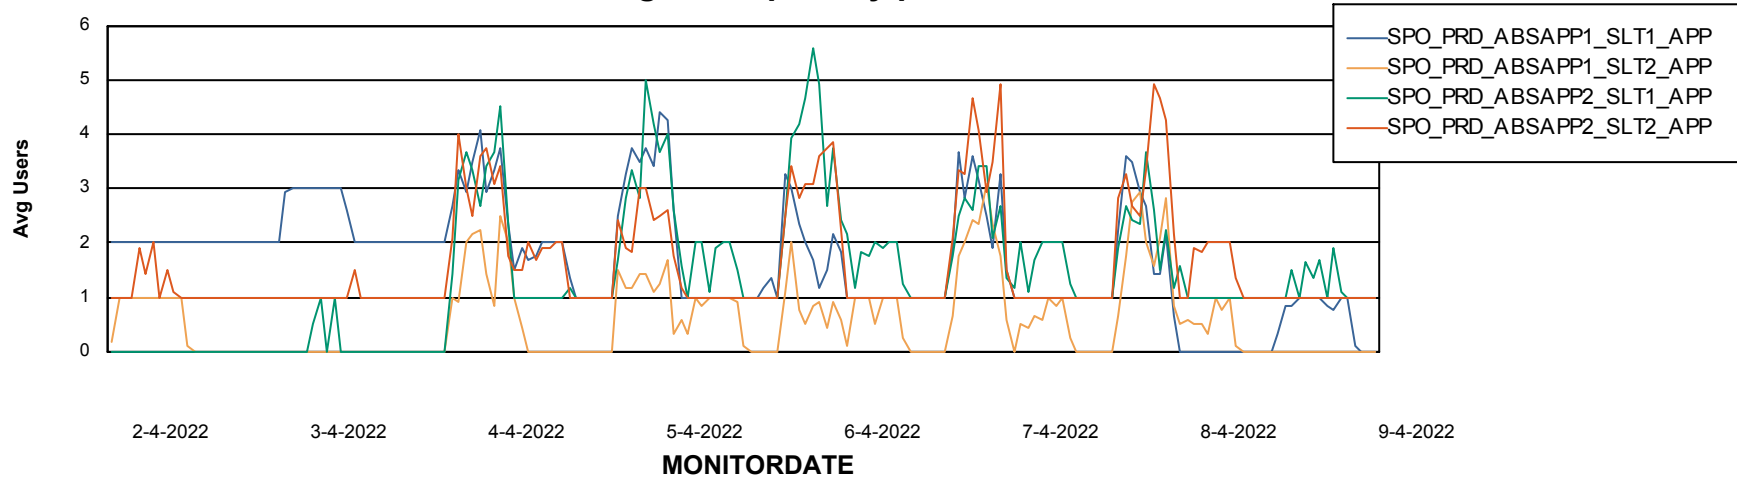

Avg users per day per ABS server