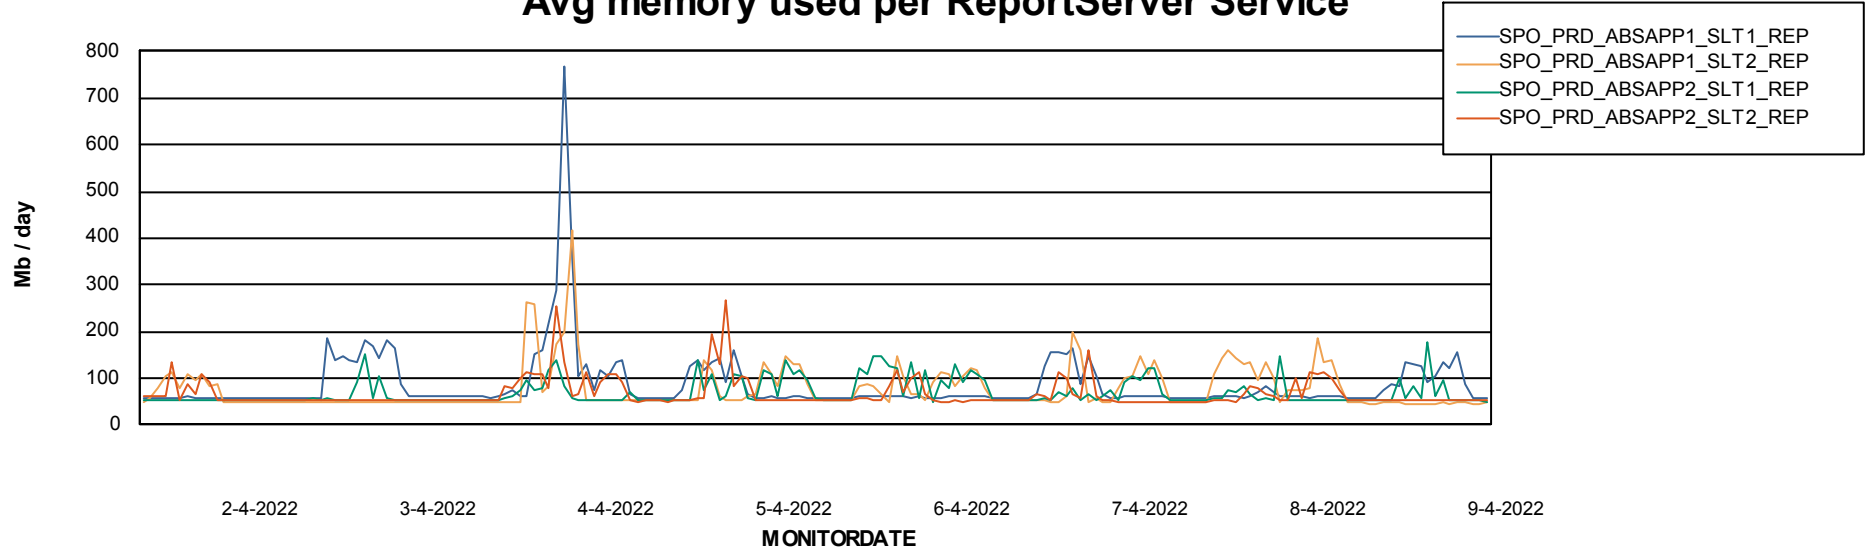

Avg users per day per ABS server

Weekly SLA Customer Report

Customer SPO_Production Silver
Database ID 57

ABSSolute Application ReportServer Services

Avg memory used per ReportServer Service

Weekly SLA Customer Report