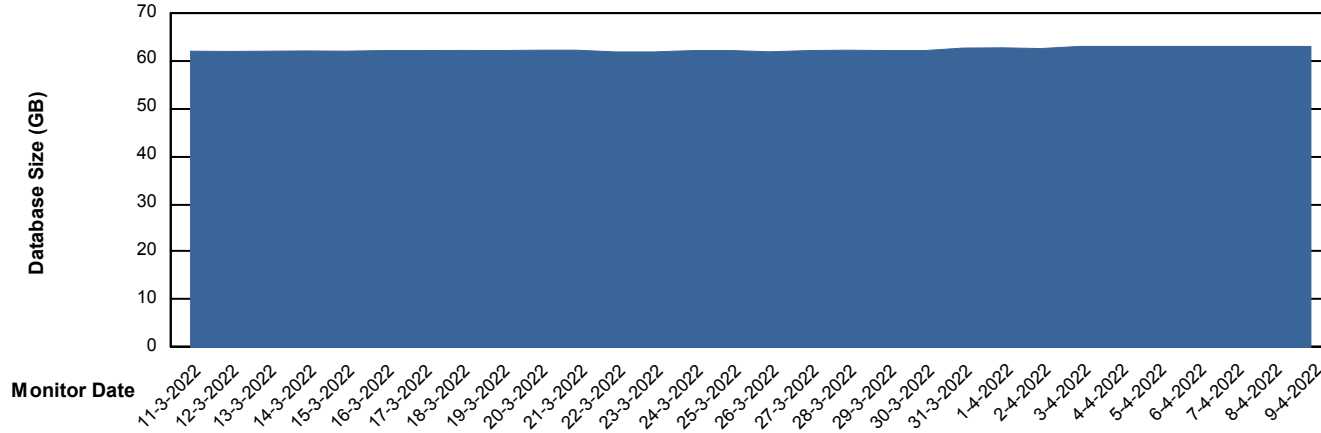

Weekly SLA Customer Report

Customer SPO_Production Silver
Database ID 57

Database Performance SPODB_BI

DB Processes Max 500
DB Sessions Max 772

Weekly SLA Customer Report

Customer SPO_Production Silver
Database ID 57

Database Performance SPODB_Production

DB Processes Max 300
DB Sessions Max 472

Weekly SLA Customer Report

Customer SPO_Production Silver
Database ID 57

Database Performance SPODB_Standby

DB Processes Max 300
DB Sessions Max 472

Weekly SLA Customer Report

Customer SPO_Production Silver
Database ID 57

DATABASE SIZE SPODB_BI

Database growth over last month

DATABASE SIZE SPODB_Production

Database growth over last month

Weekly SLA Customer Report