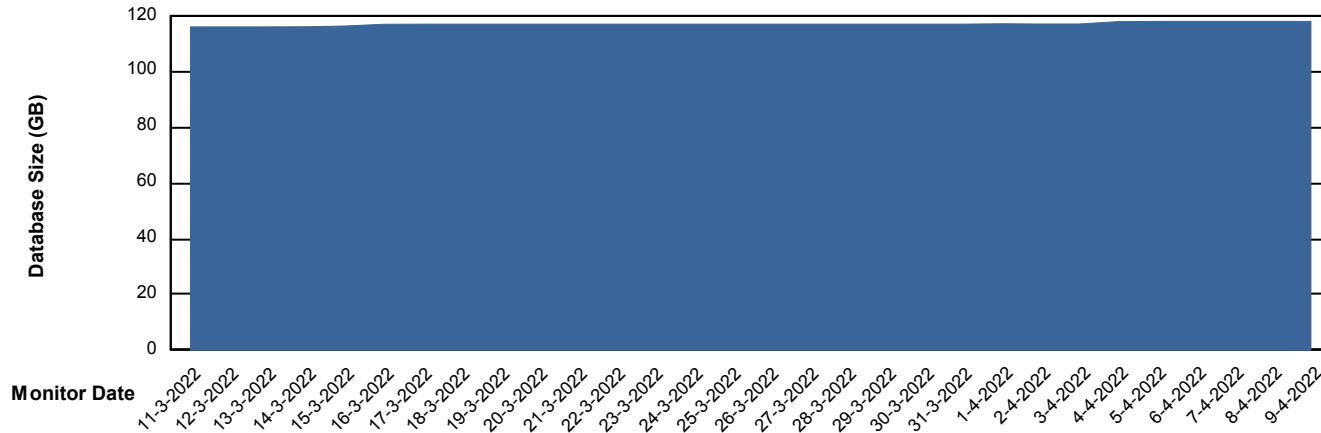

Weekly SLA Customer Report

Customer SPO_Production Silver
Database ID 57

DATABASE SIZE SPODB_BI

Database growth over last month

DATABASE SIZE SPODB_Production

Database growth over last month

Weekly SLA Customer Report

Customer SPO_Production Silver
Database ID 57

Database Tablespace SPODB_BI

Date	Tablespace Name	Filesize (Gb)	Usedsize (Gb)	Percentage free
9-4-2022	ABSDATA	34	26	24
	INDX	41	34	17
8-4-2022	ABSDATA	34	26	24
	INDX	41	34	17
7-4-2022	ABSDATA	34	26	24
	INDX	41	34	17
6-4-2022	ABSDATA	34	26	24
	INDX	41	34	17
5-4-2022	ABSDATA	34	26	24
	INDX	41	34	17
4-4-2022	ABSDATA	34	26	24
	INDX	41	34	17
3-4-2022	ABSDATA	34	26	24
	INDX	41	34	17