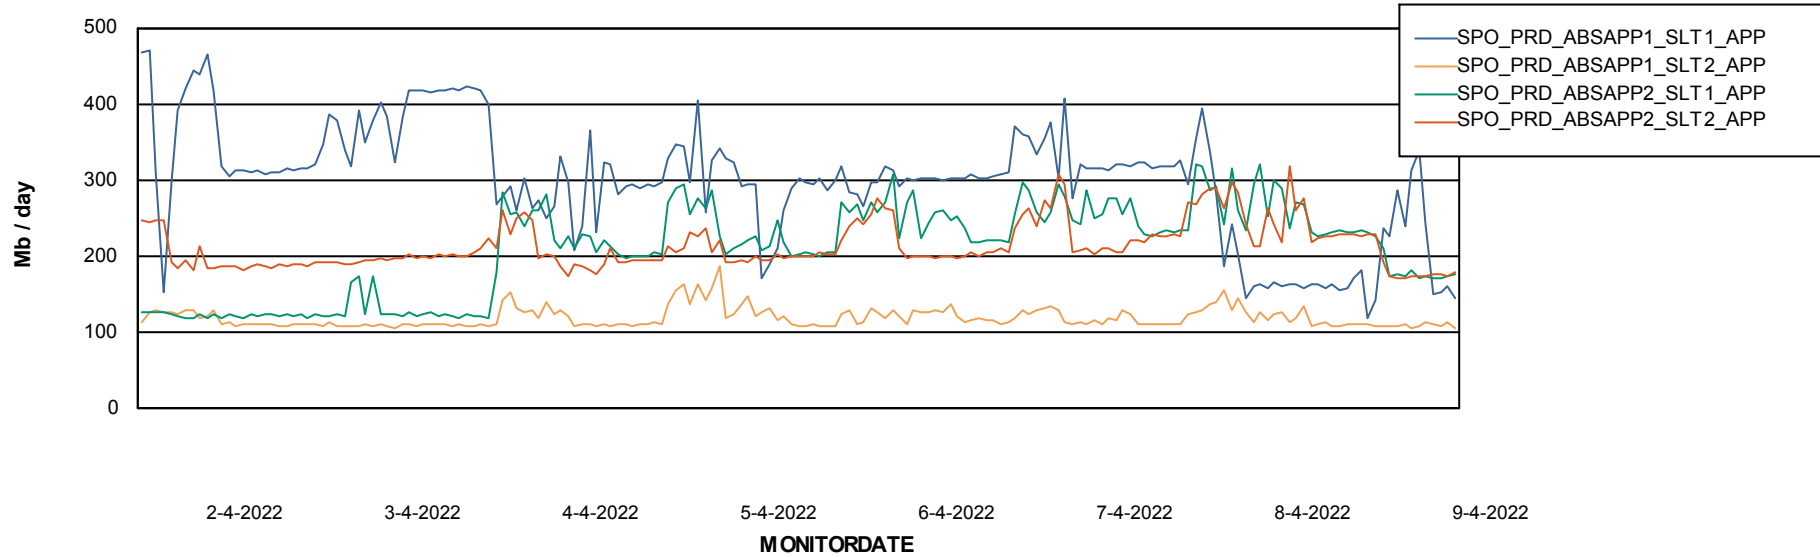

Standby Database Health SPO_Production Silver

Recovery lag for last 7 days

Weekly SLA Customer Report

Customer SPO_Production Silver
Database ID 57

ABSSolute Application Server Services

Avg memory used per ABS Server Service