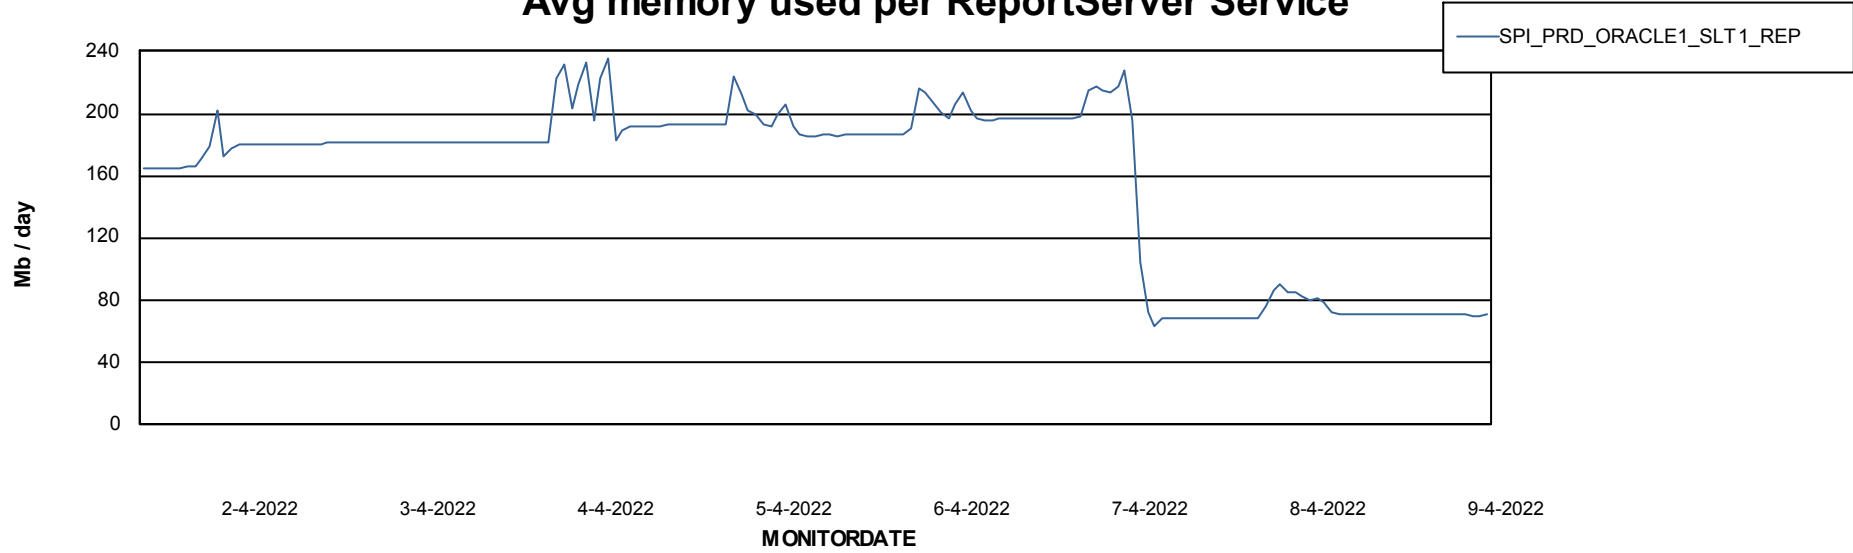

Avg memory used per ABS Server Service

Avg users per day per ABS server

Weekly SLA Customer Report

Customer SPI_Production
Database ID 49

ABSSolute Application ReportServer Services

Avg memory used per ReportServer Service