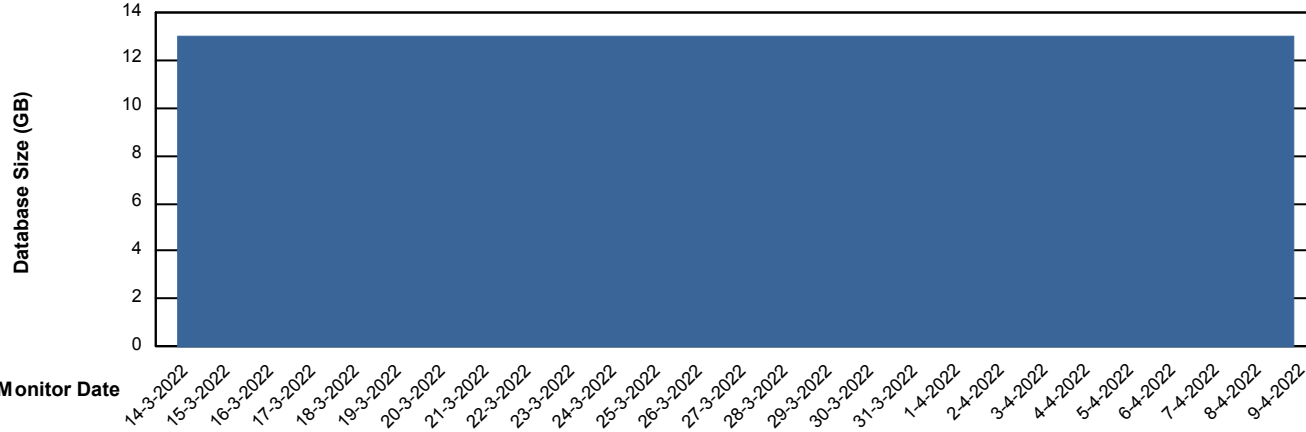

DB Processes Max 500

Weekly SLA Customer Report

Customer SPI_Production
 Database ID 49

DATABASE SIZE SPIDB_Production

Database growth over last month

Database Tablespace SPIDB_Production

Date	Tablespace Name	Filesize (Gb)	Usedsize (Gb)	Percentage free
9-4-2022	ABSDATA	5	2	52
	INDX	8	4	51
8-4-2022	ABSDATA	5	2	52
	INDX	8	4	51
7-4-2022	ABSDATA	5	2	52
	INDX	8	4	51
6-4-2022	ABSDATA	5	2	52
	INDX	8	4	51
5-4-2022	ABSDATA	5	2	52
	INDX	8	4	51
4-4-2022	ABSDATA	5	2	52
	INDX	8	4	51
3-4-2022	ABSDATA	5	2	52
	INDX	8	4	51