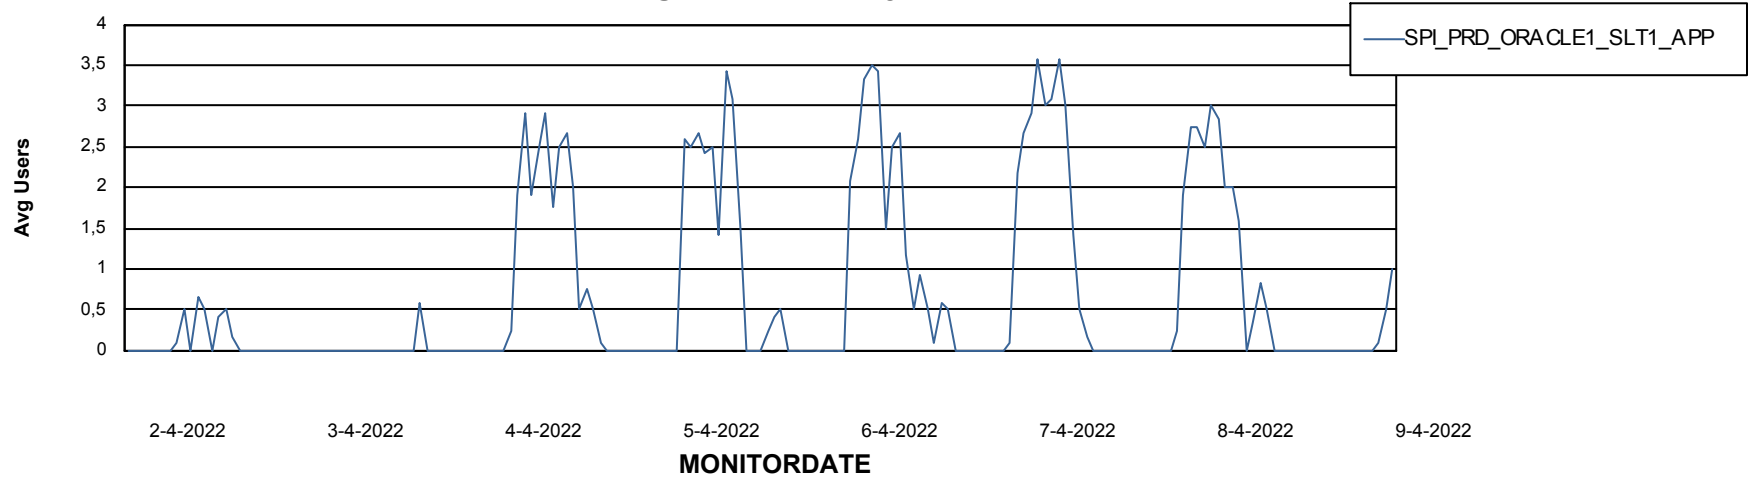

Avg users per day per ABS server