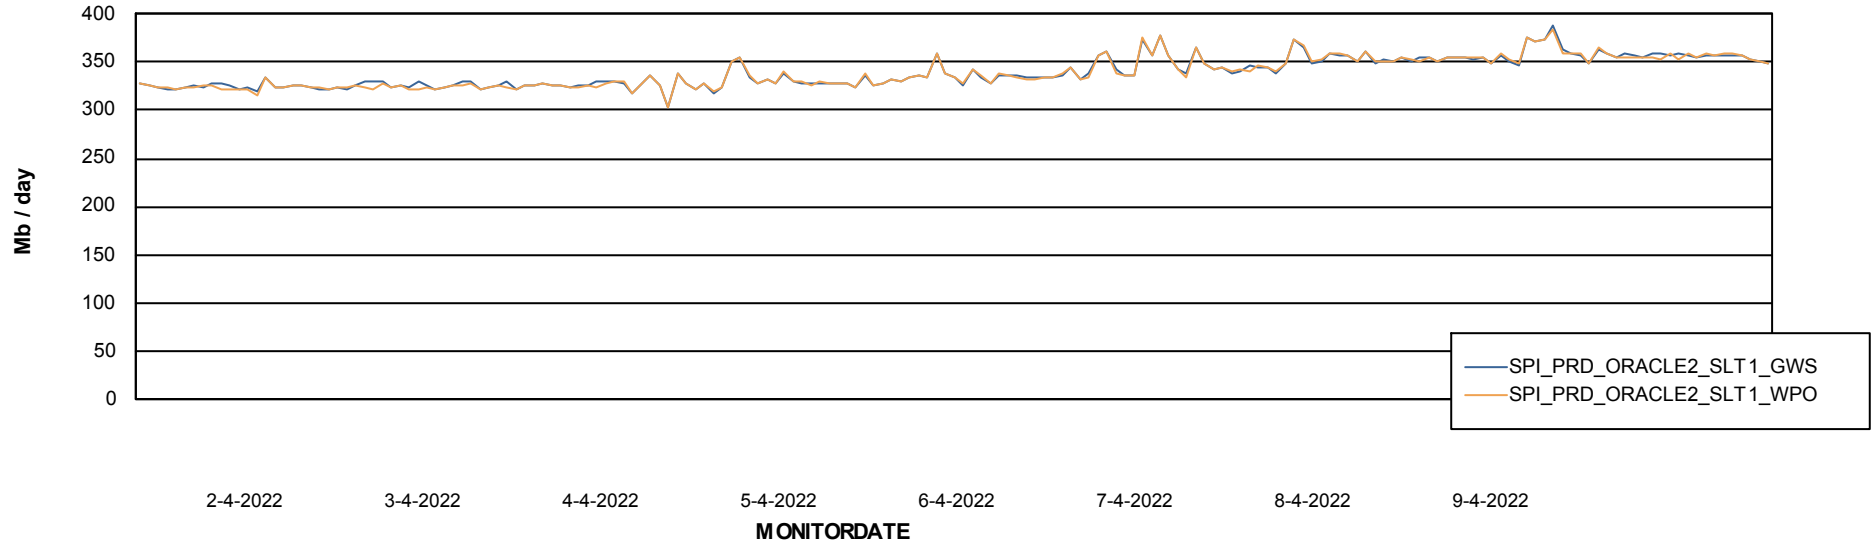

ABSSolute Web Component Services

Avg memory used per ABS Web component