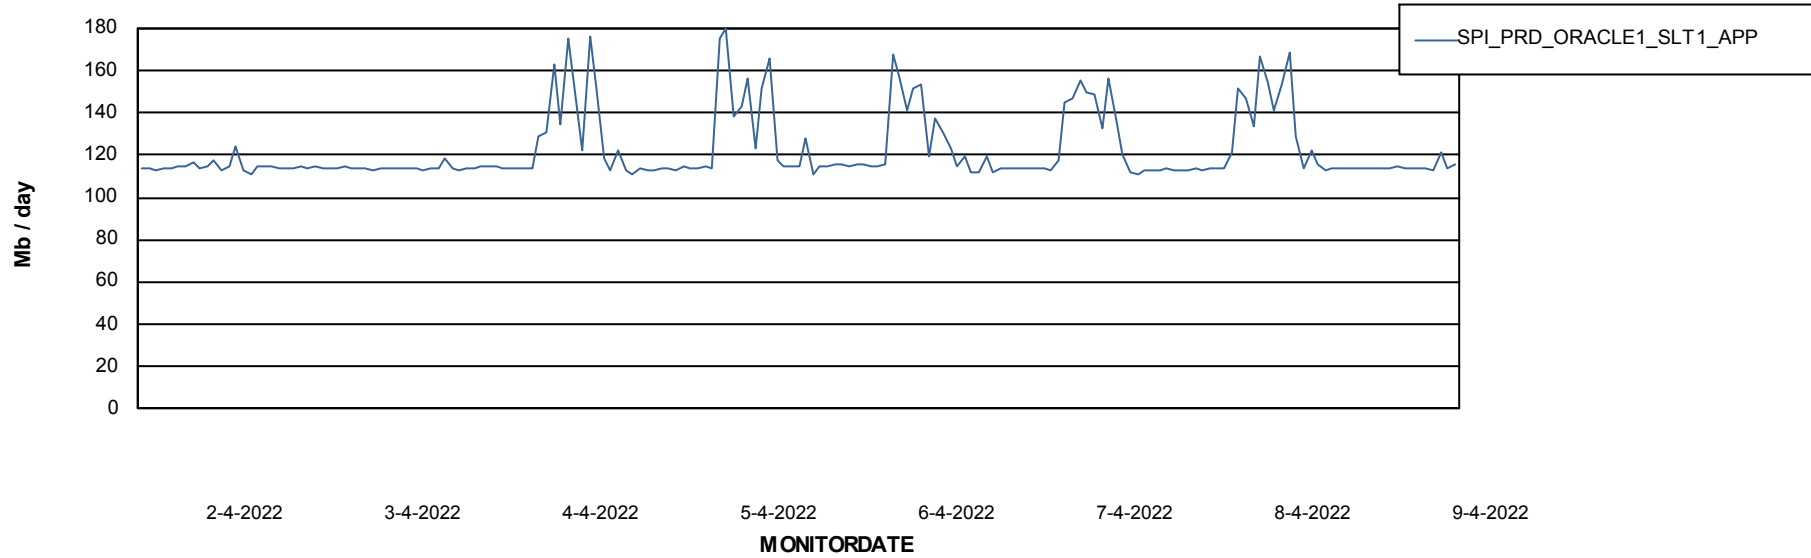

ABSSolute Application Server Services

Avg memory used per ABS Server Service