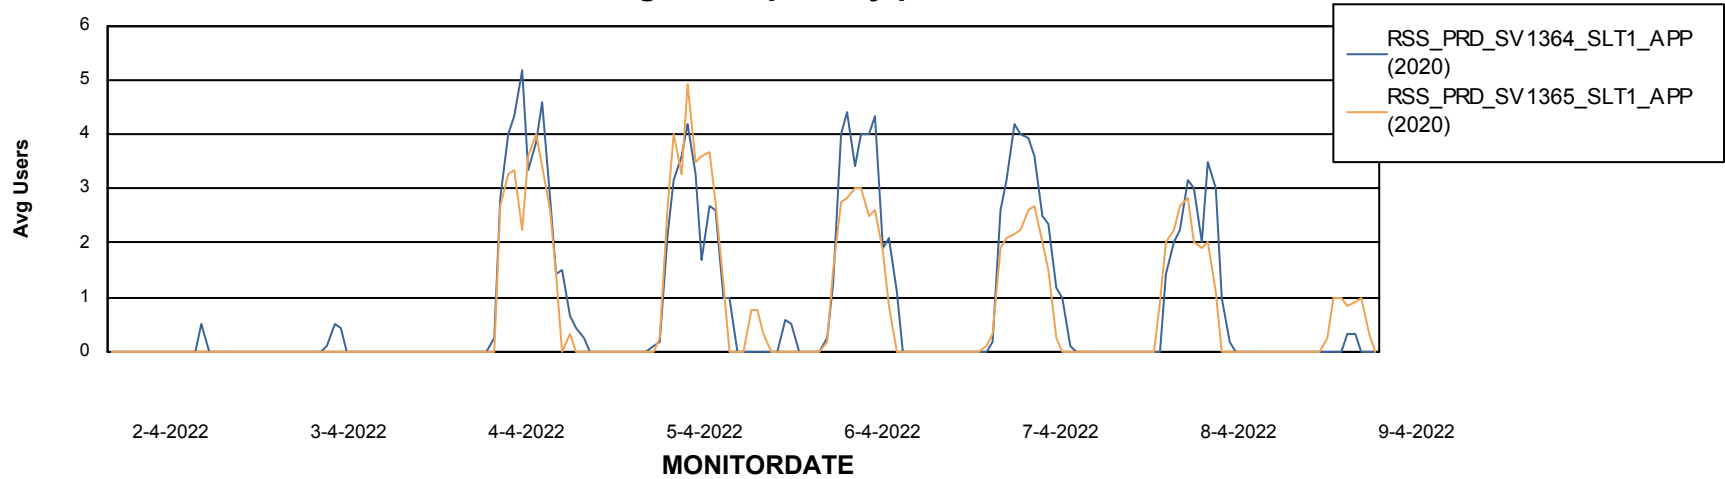

Avg users per day per ABS server