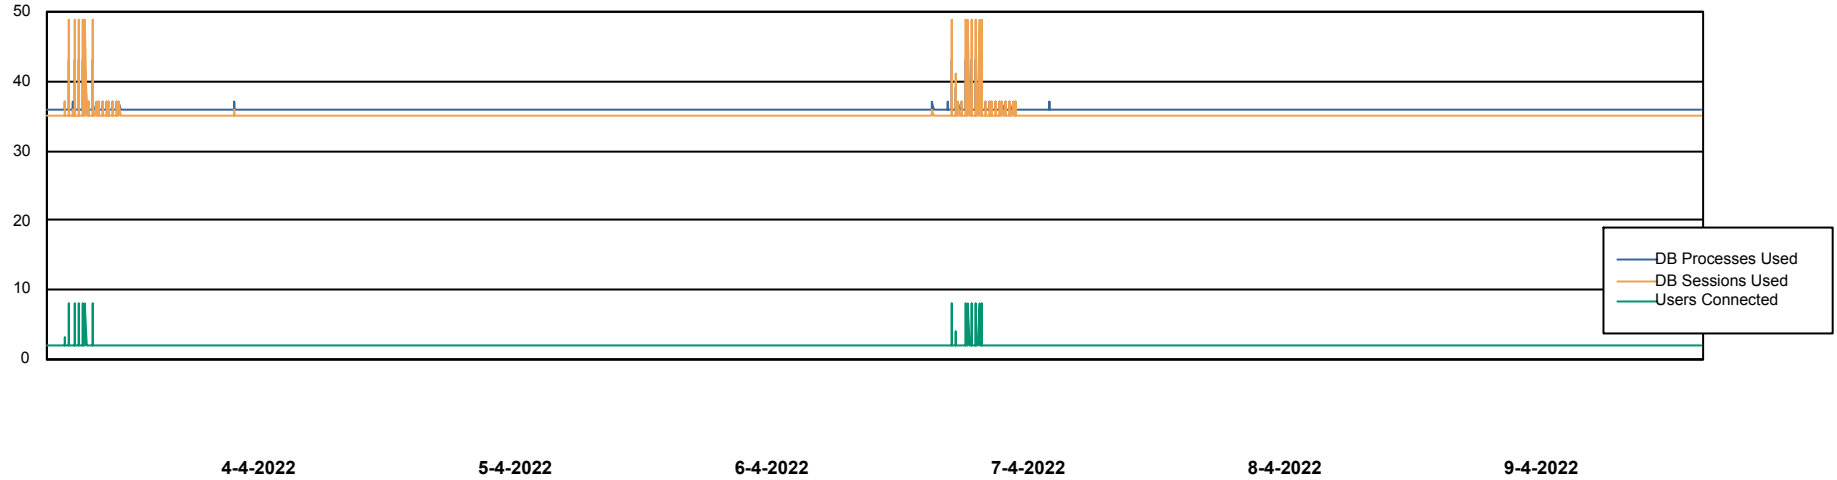

Database Performance RSS_DB_Standby (2020)

DB Processes Max 300
DB Sessions Max 472