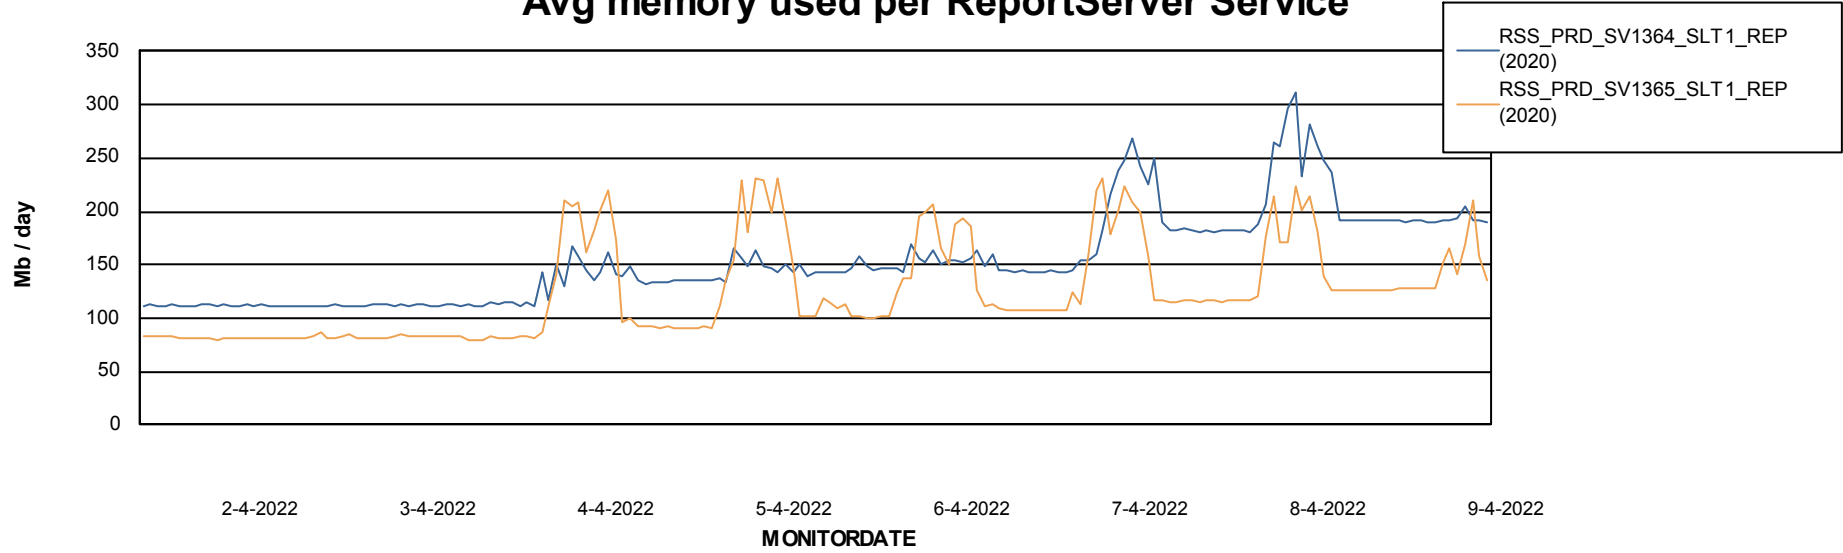

Avg memory used per ABS Server Service

Avg users per day per ABS server

Weekly SLA Customer Report

Customer RSS Production
Database ID 52

ABSSolute Application ReportServer Services

Avg memory used per ReportServer Service