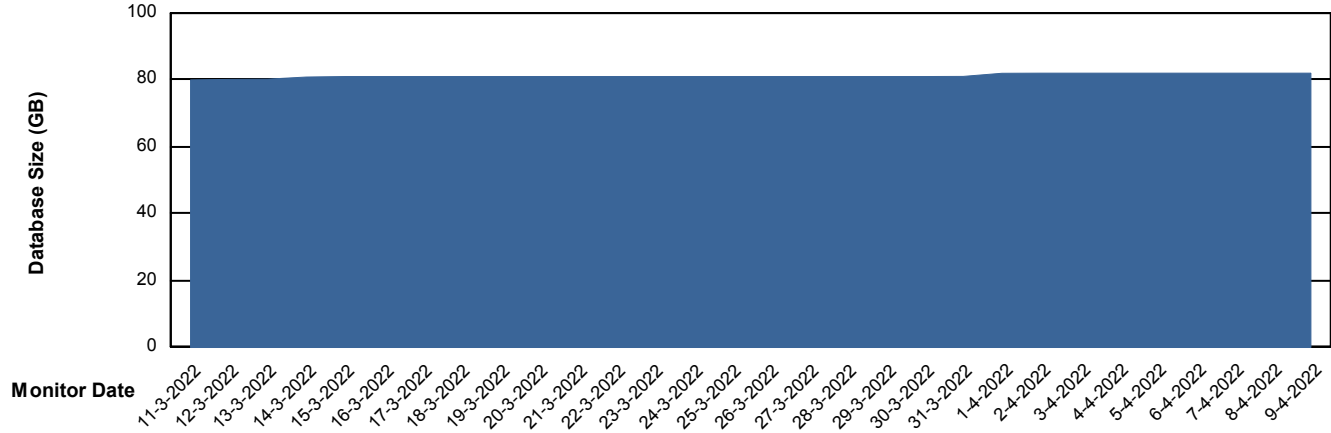

Database Performance RSS_DB_Standby (2020)

DB Processes Max 300
DB Sessions Max 472

Weekly SLA Customer Report

Customer RSS Production
 Database ID 52

DATABASE SIZE RSS_DB_Primary (2020)

Database growth over last month

Database Tablespace RSS_DB_Primary (2020)

Date	Tablespace Name	Filesize (Gb)	Usedsize (Gb)	Percentage free
9-4-2022	ABSDATA	47	37	21
	INDX	55	42	24
8-4-2022	ABSDATA	47	37	21
	INDX	55	42	24
7-4-2022	ABSDATA	47	37	21
	INDX	55	42	24
6-4-2022	ABSDATA	47	37	21
	INDX	55	42	24
5-4-2022	ABSDATA	47	37	21
	INDX	55	42	24
4-4-2022	ABSDATA	47	37	21
	INDX	55	42	24
3-4-2022	ABSDATA	47	37	21
	INDX	55	42	24