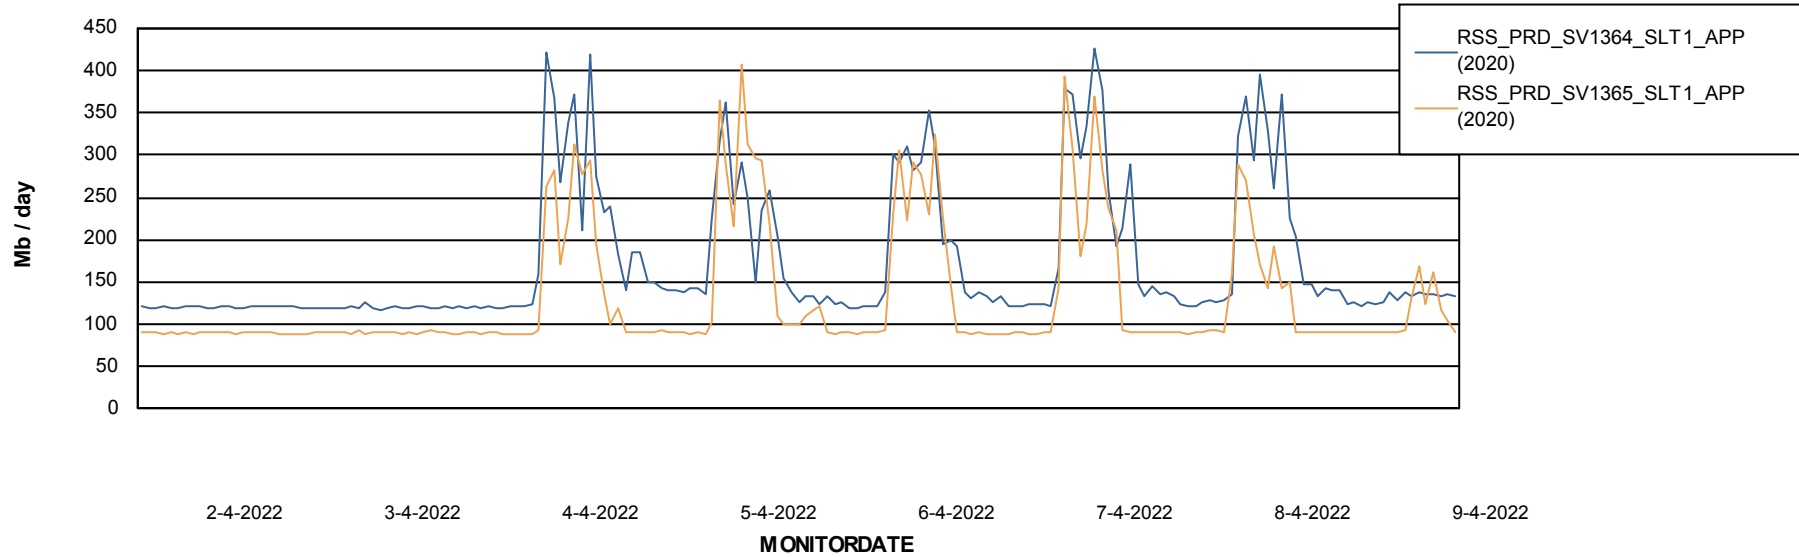

ABSSolute Application Server Services

Avg memory used per ABS Server Service