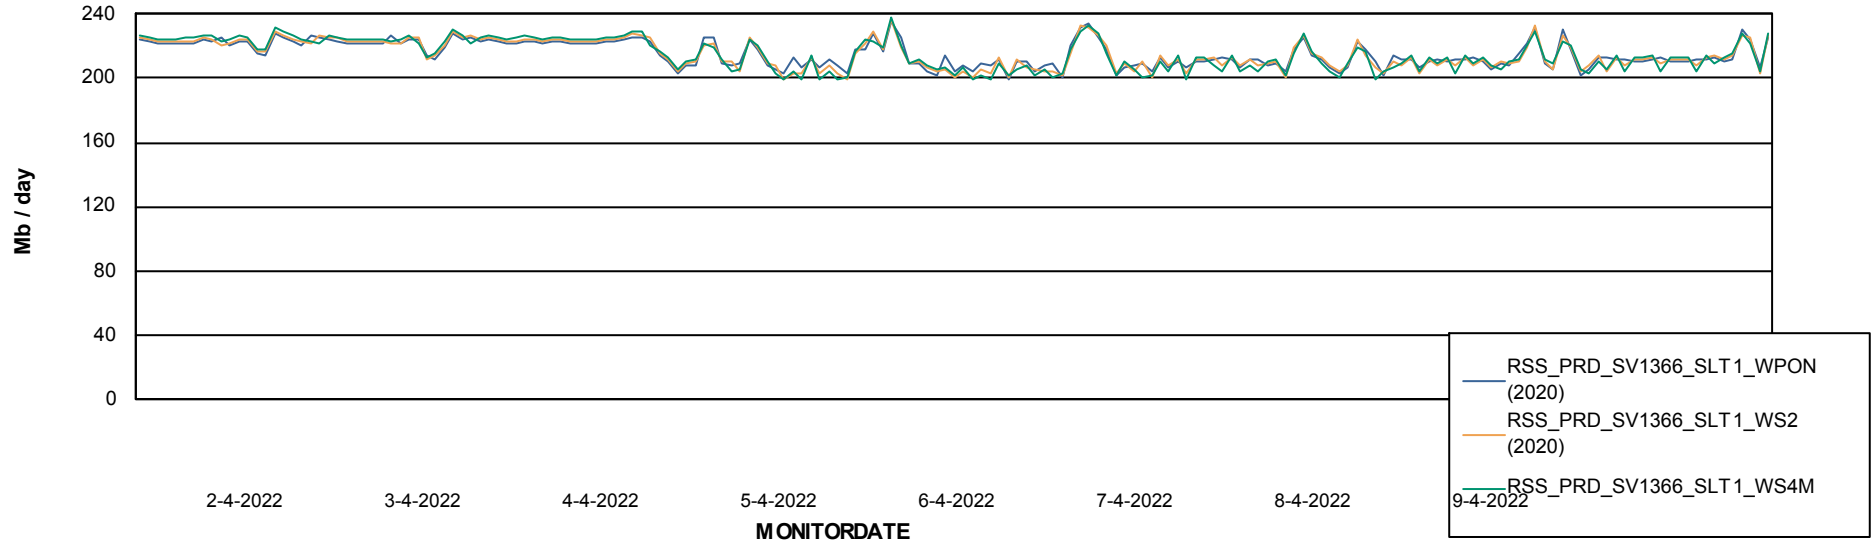

ABSolute Web Component Services

Avg memory used per ABS Web component