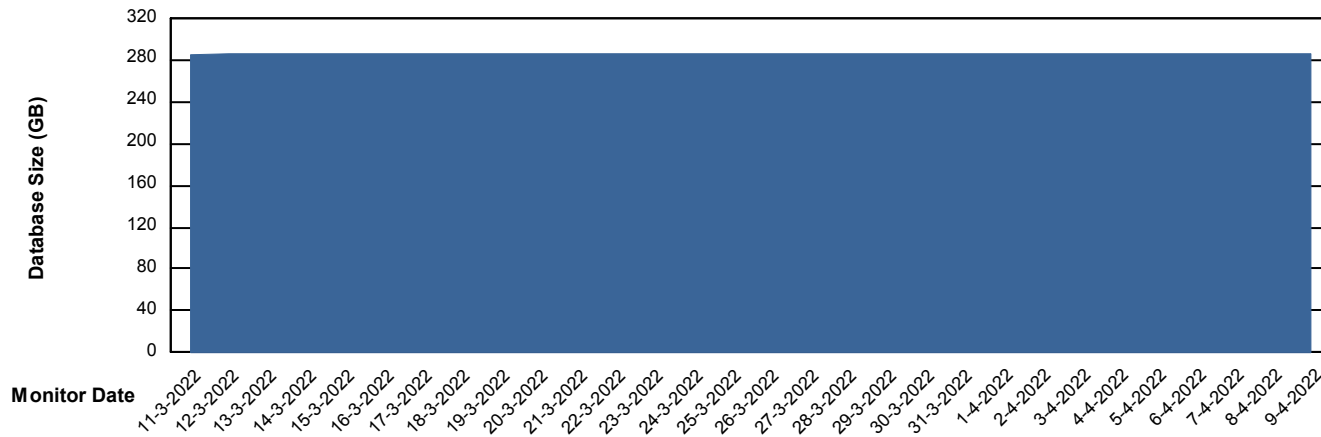

DATABASE SIZE PHSDB_Test

Database growth over last month