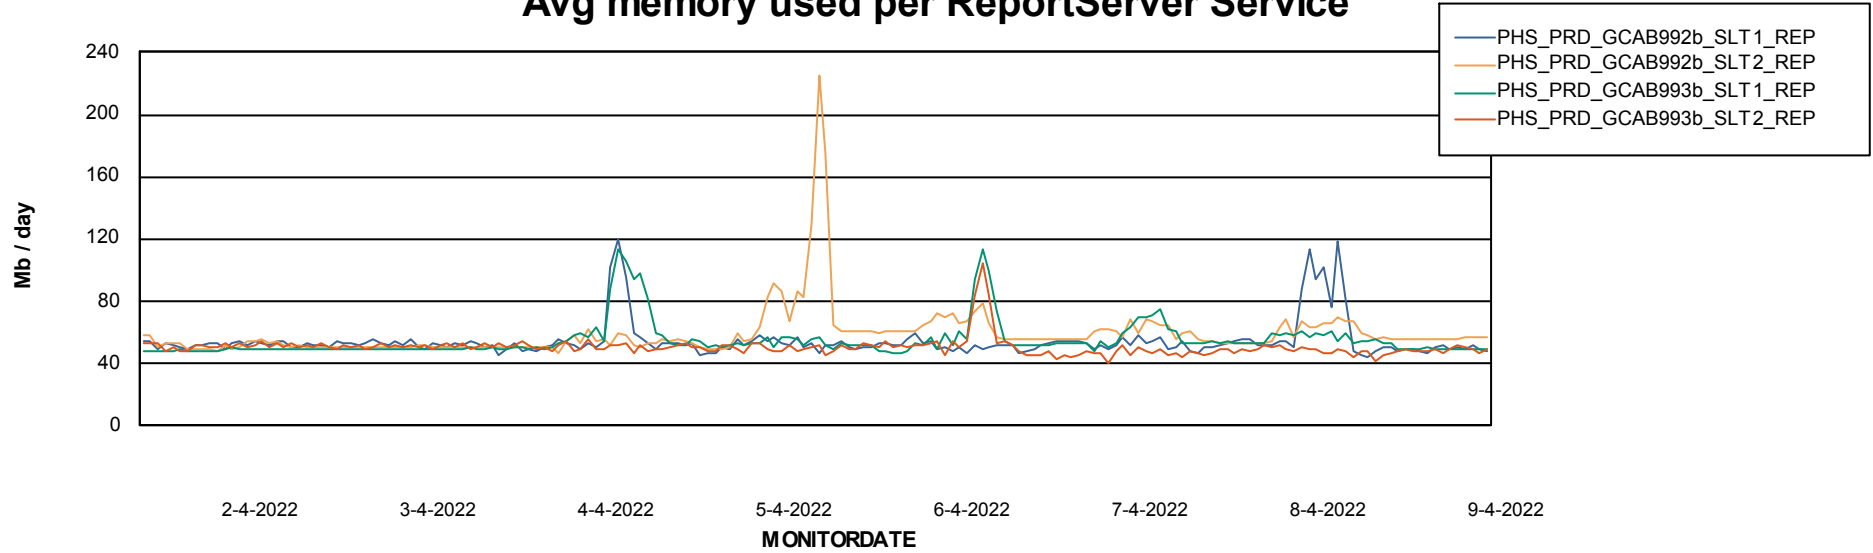

ABSSolute Application ReportServer Services

Avg memory used per ReportServer Service