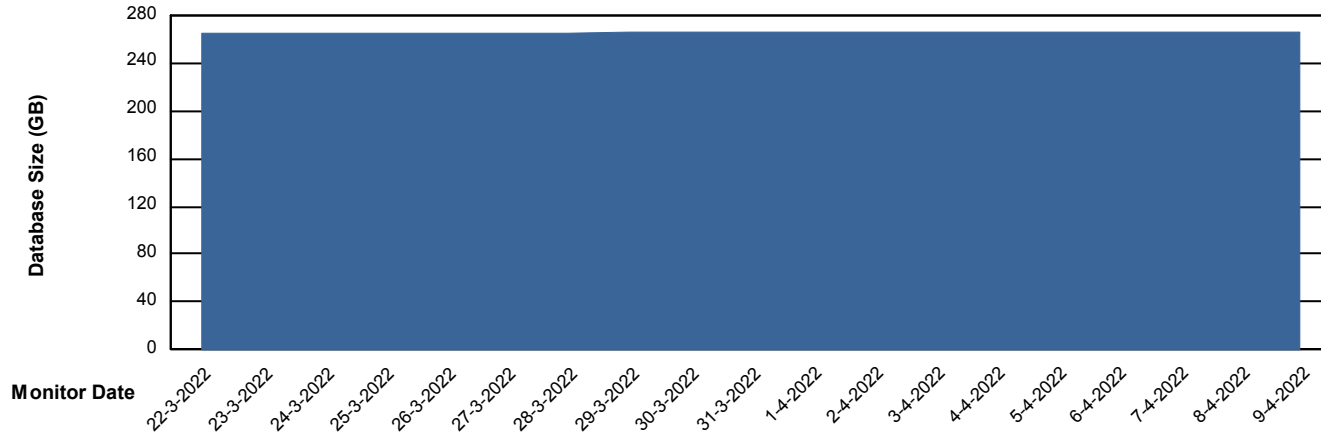

DATABASE SIZE PHSDB_Production

Database growth over last month