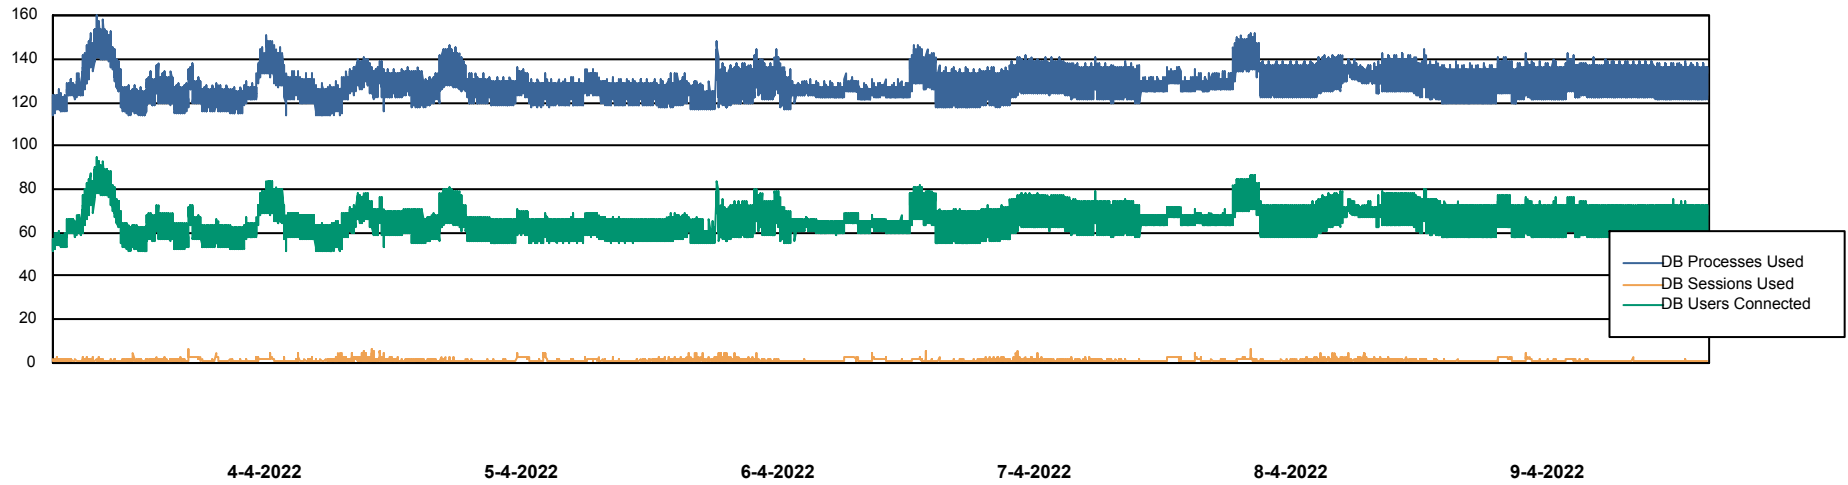

Database Performance PHSDB_Production

DB Processes Max 1,000