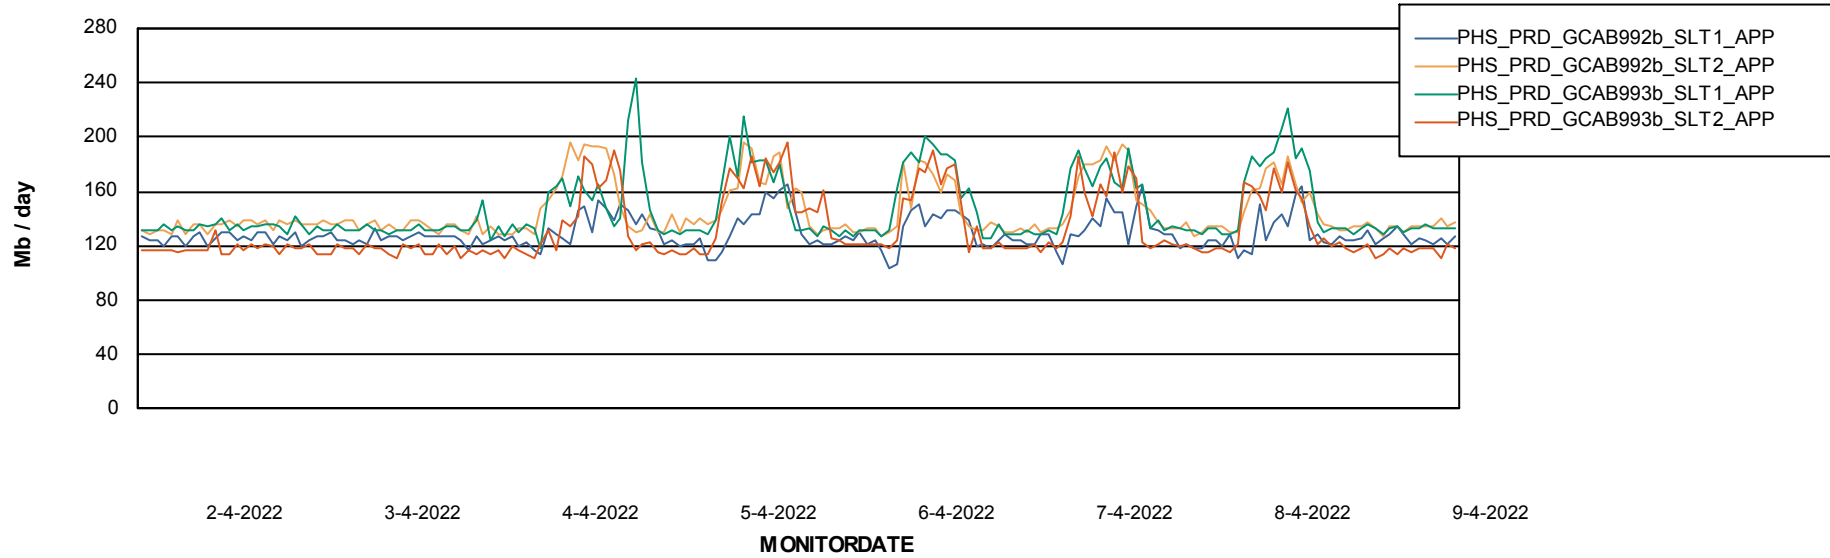

ABSSolute Application Server Services

Avg memory used per ABS Server Service