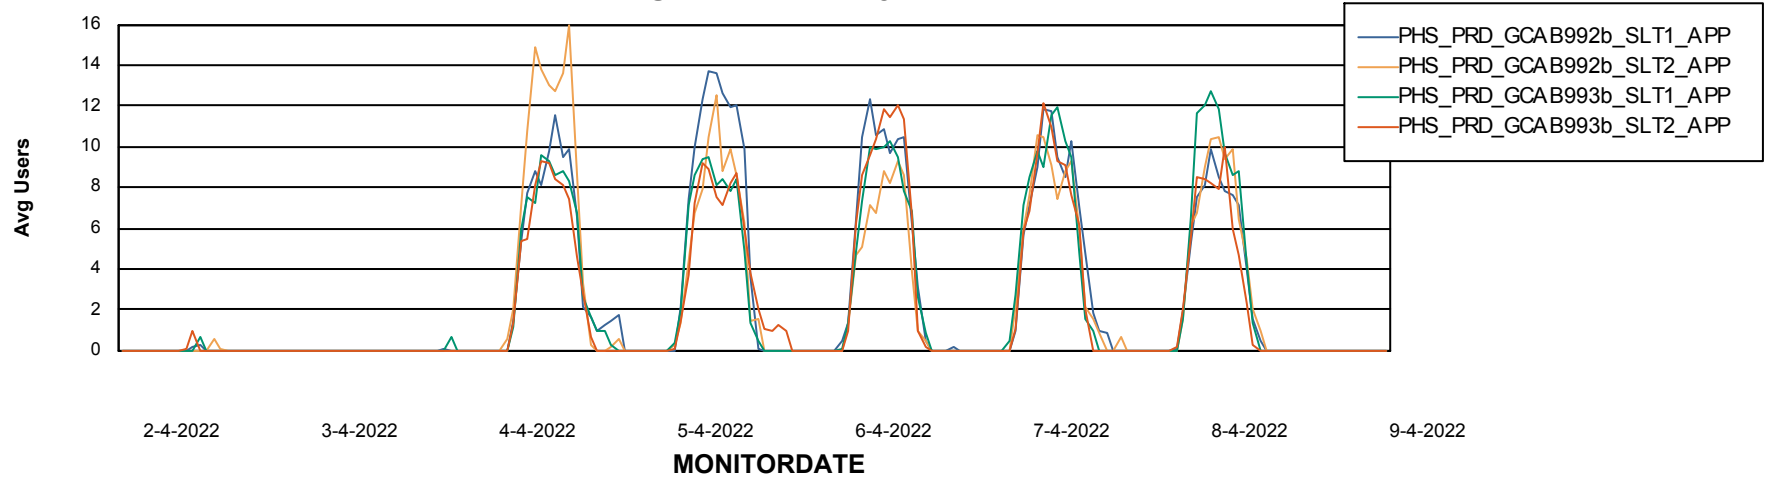

Avg users per day per ABS server