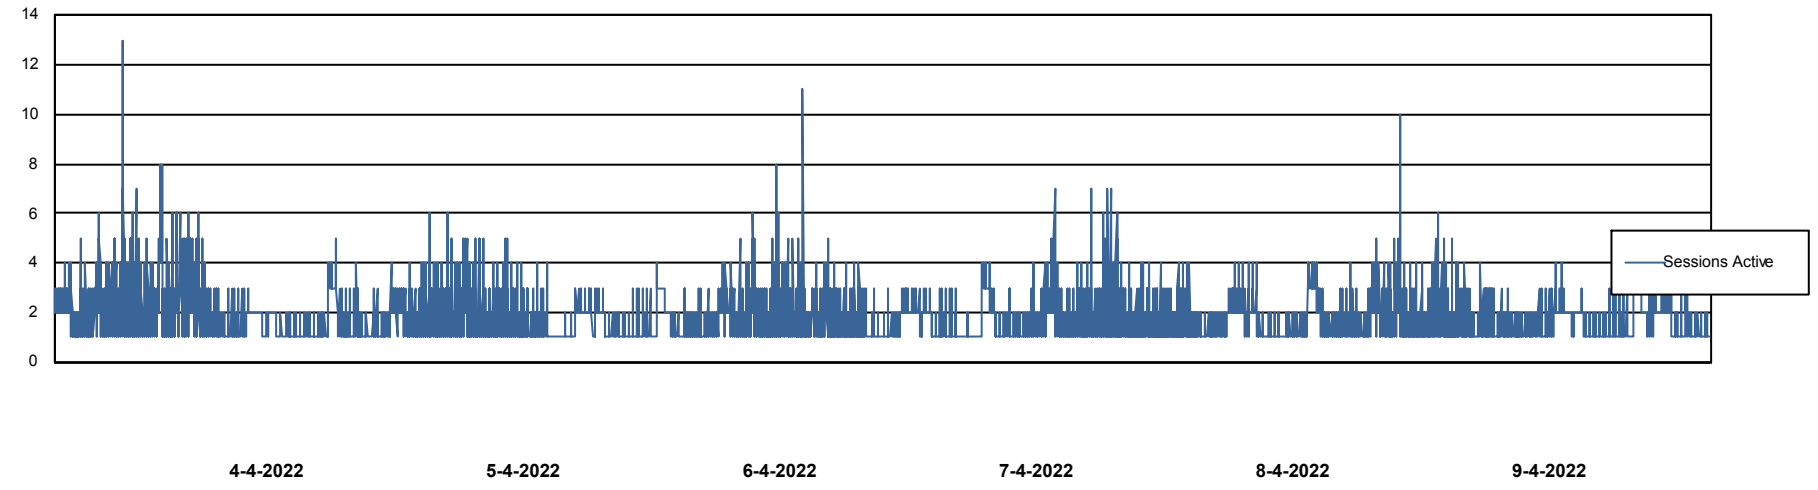

Weekly SLA Customer Report

Customer NIX_Production
Database ID 51

Database Performance NIXDB_BI

Weekly SLA Customer Report

Customer NIX_Production
Database ID 51

Database Performance NIXDB_Production

Weekly SLA Customer Report