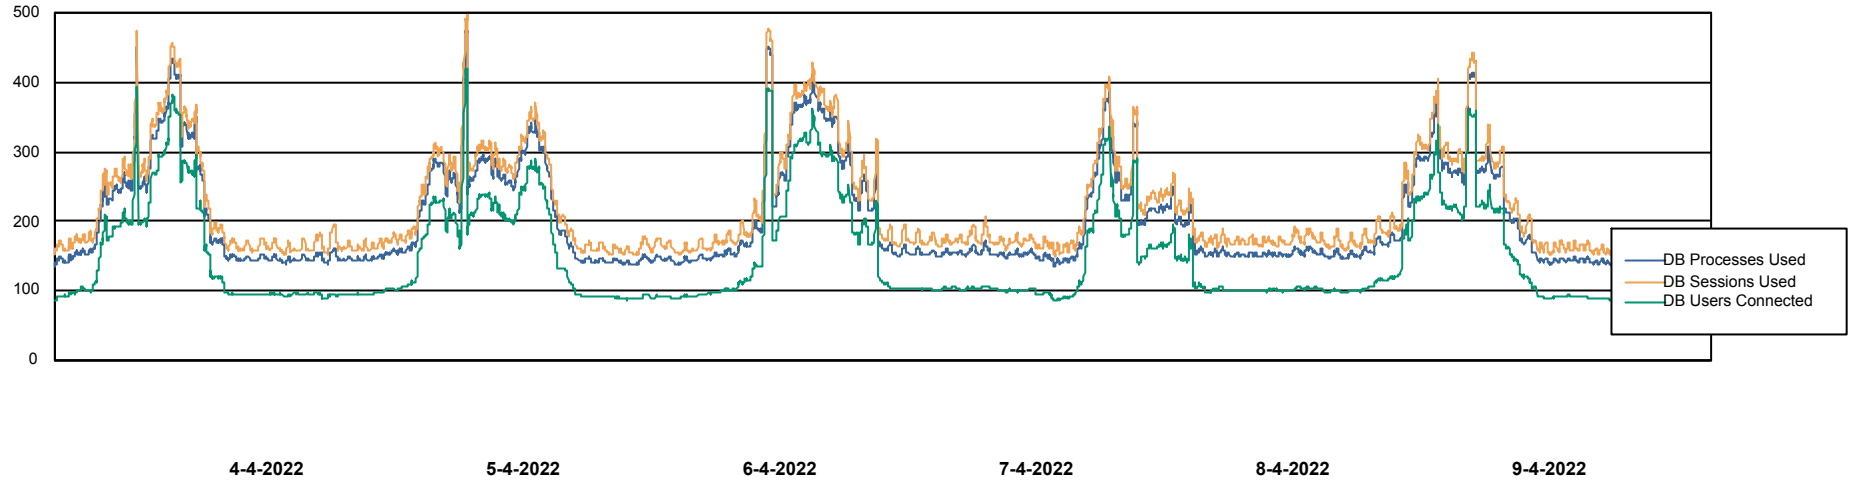

Weekly SLA Customer Report

Customer NIX_Production
Database ID 51

Database Performance NIXDB_BI

Weekly SLA Customer Report

Customer NIX_Production
Database ID 51

Database Performance NIXDB_Production

Weekly SLA Customer Report

Customer NIX_Production
Database ID 51

Database Performance NIXDB_Standby

DB Processes Max 300

Weekly SLA Customer Report

Customer NIX_Production
Database ID 51

DATABASE SIZE NIXDB_BI

Database growth over last month