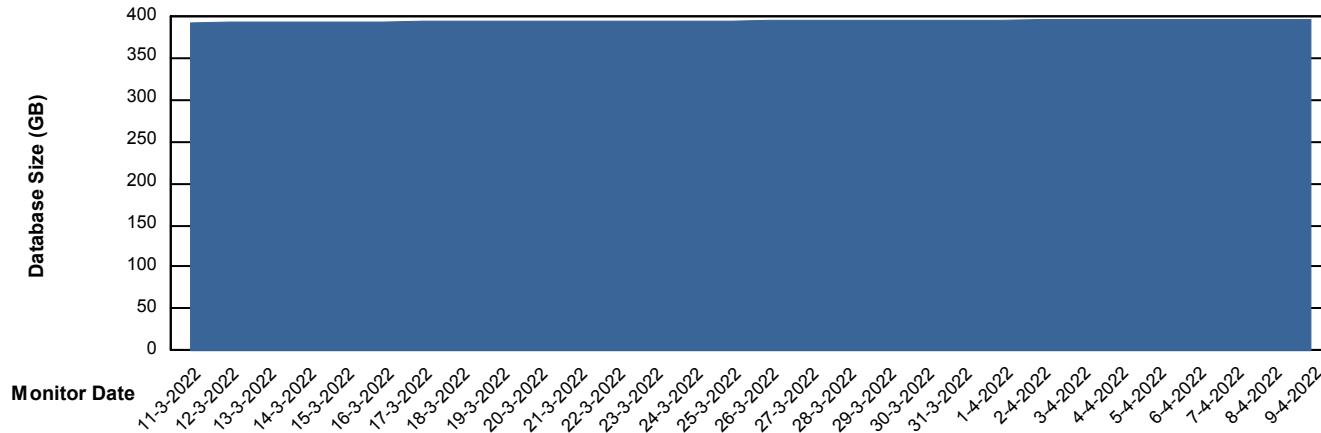

Weekly SLA Customer Report

Customer NIX_Production
Database ID 51

Database Performance NIXDB_BI

Weekly SLA Customer Report

Customer NIX_Production
Database ID 51

Database Performance NIXDB_Production

Weekly SLA Customer Report

Customer NIX_Production
Database ID 51

Database Performance NIXDB_Standby

DB Processes Max 300

Weekly SLA Customer Report

Customer NIX_Production
Database ID 51

DATABASE SIZE NIXDB_BI

Database growth over last month

DATABASE SIZE NIXDB_Production

Database growth over last month

Weekly SLA Customer Report

Customer NIX_Production
 Database ID 51

Database Tablespace NIXDB_BI

Date	Tablespace Name	Filesize (Gb)	Usedsize (Gb)	Percentage free
9-4-2022	ABSDATA	89	71	20
	INDX	119	99	17
8-4-2022	ABSDATA	89	71	20
	INDX	119	99	17
7-4-2022	ABSDATA	89	71	20
	INDX	119	99	17
6-4-2022	ABSDATA	89	71	20
	INDX	119	99	17
5-4-2022	ABSDATA	89	71	20
	INDX	119	99	17
4-4-2022	ABSDATA	89	71	20
	INDX	119	99	17
3-4-2022	ABSDATA	89	71	20
	INDX	119	99	17