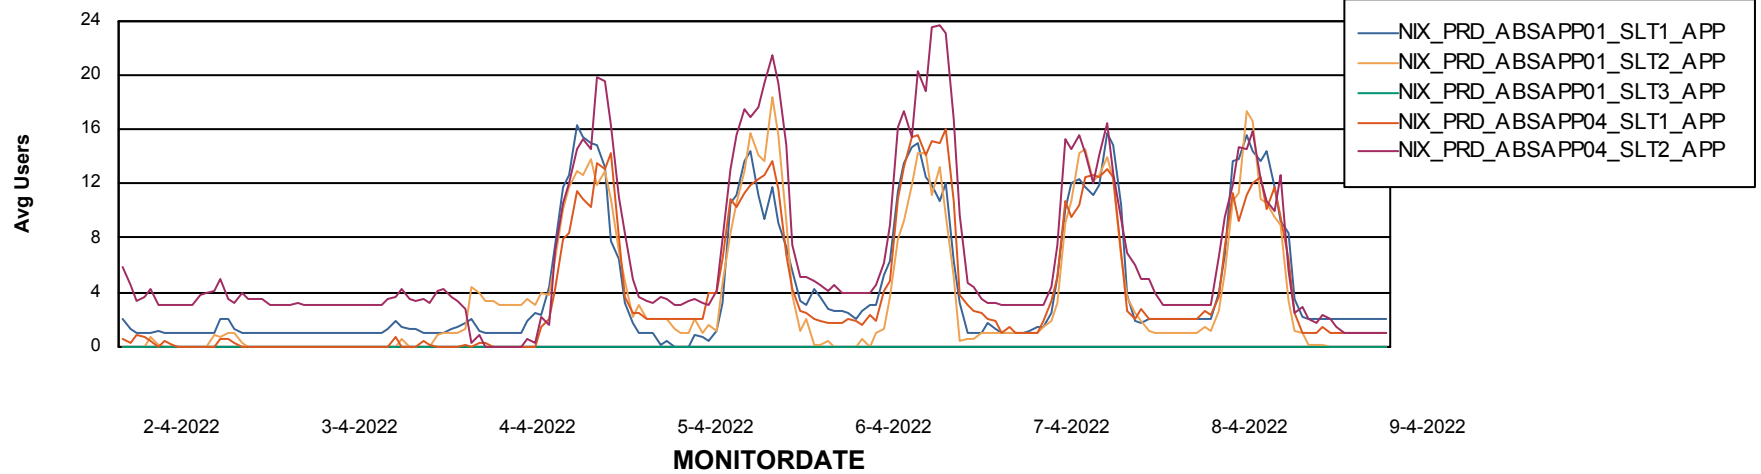

Avg users per day per ABS server