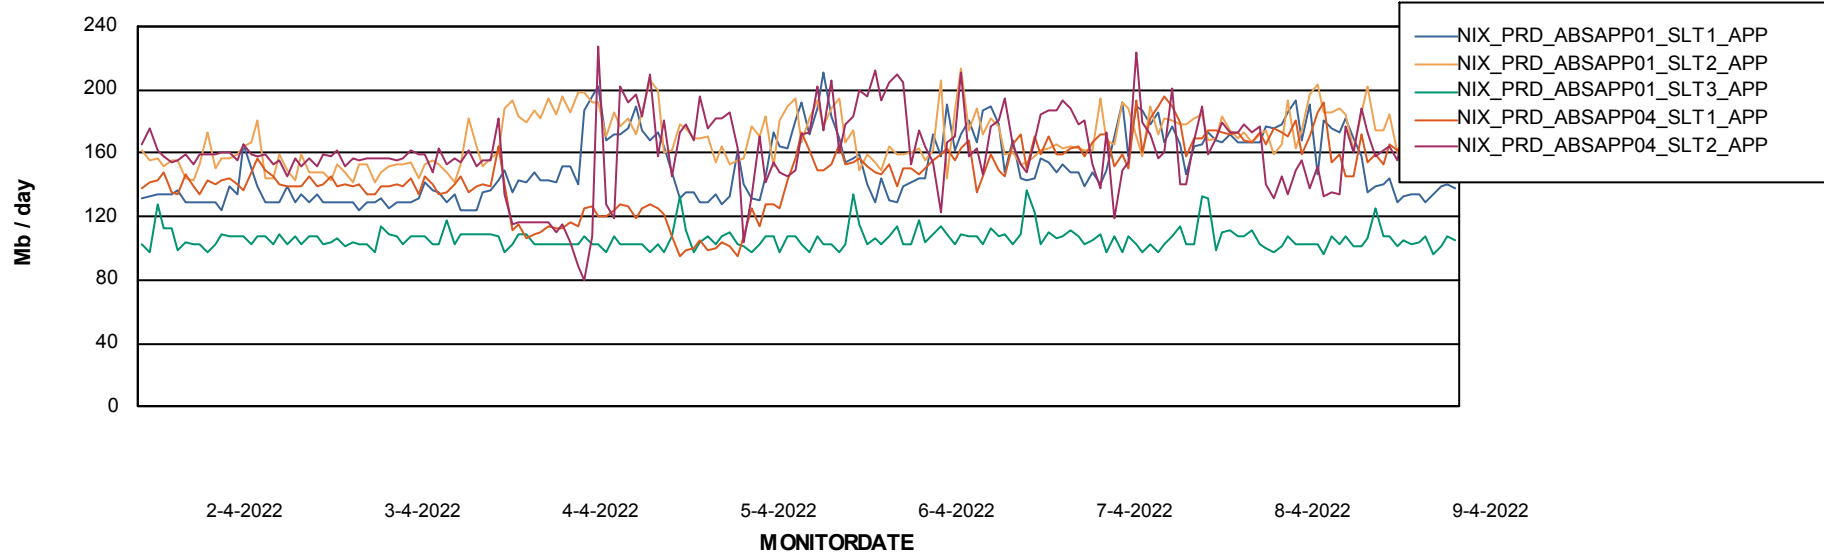

Standby Database Health NIX_Production

Recovery lag for last 7 days

Weekly SLA Customer Report

Customer NIX_Production
Database ID 51

ABSSolute Application Server Services

Avg memory used per ABS Server Service

Avg users per day per ABS server

Weekly SLA Customer Report

Customer NIX_Production
Database ID 51

ABSSolute Application ReportServer Services

Avg memory used per ReportServer Service

Weekly SLA Customer Report