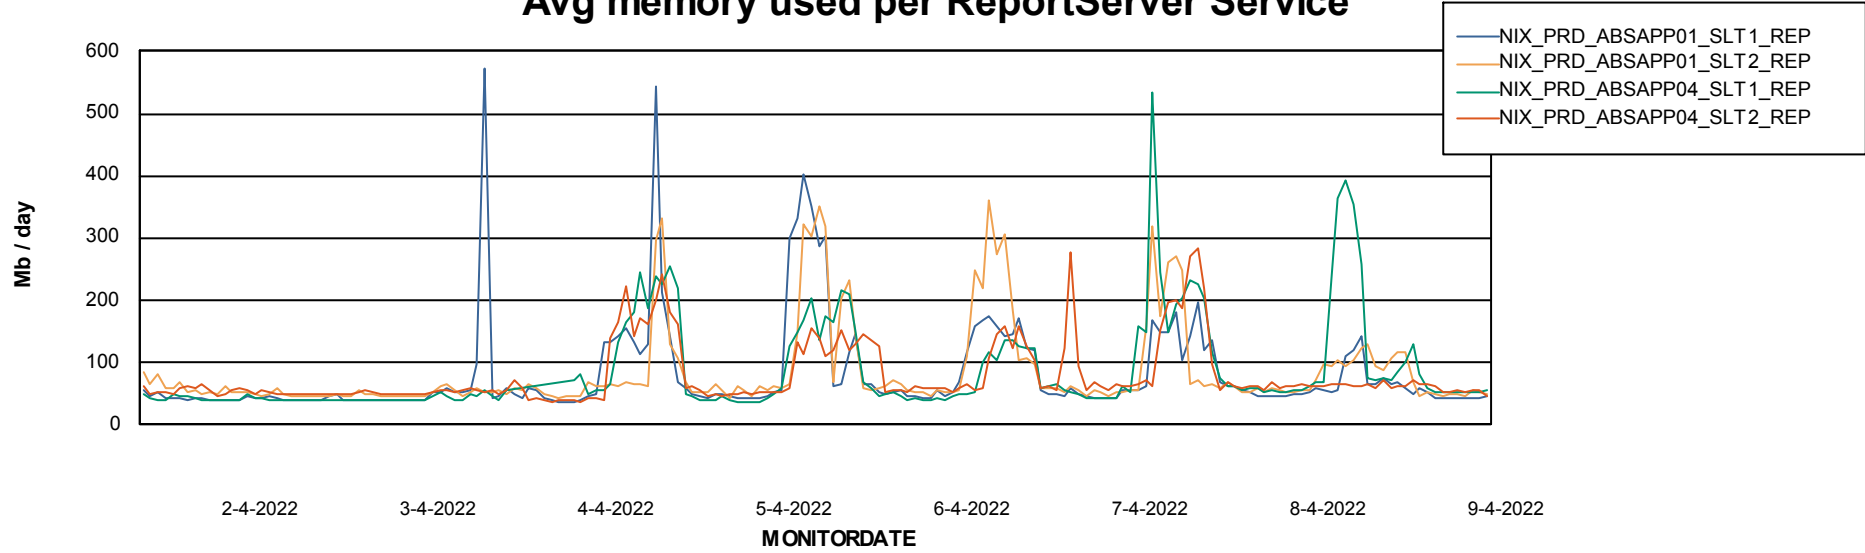

Avg users per day per ABS server

Weekly SLA Customer Report

Customer NIX_Production
Database ID 51

ABSSolute Application ReportServer Services

Avg memory used per ReportServer Service

Weekly SLA Customer Report