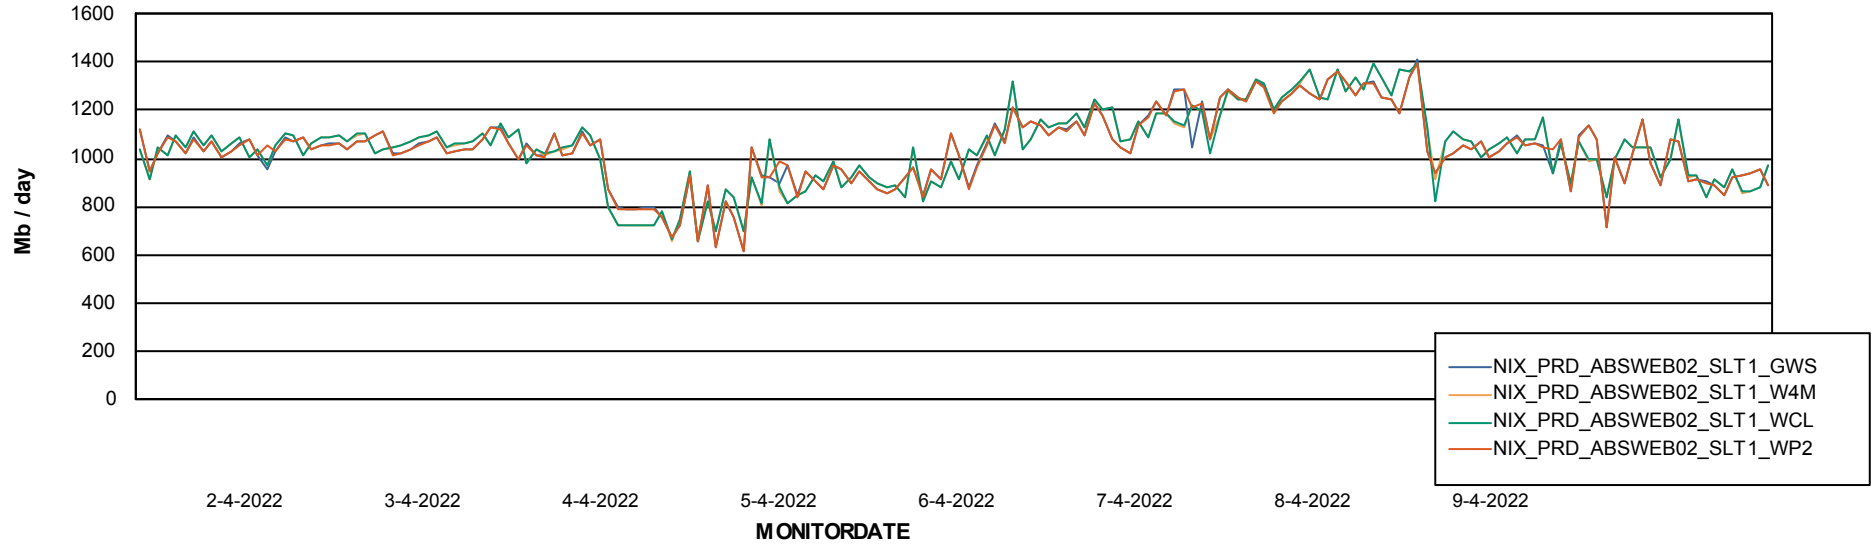

ABSSolute Web Component Services

Avg memory used per ABS Web component