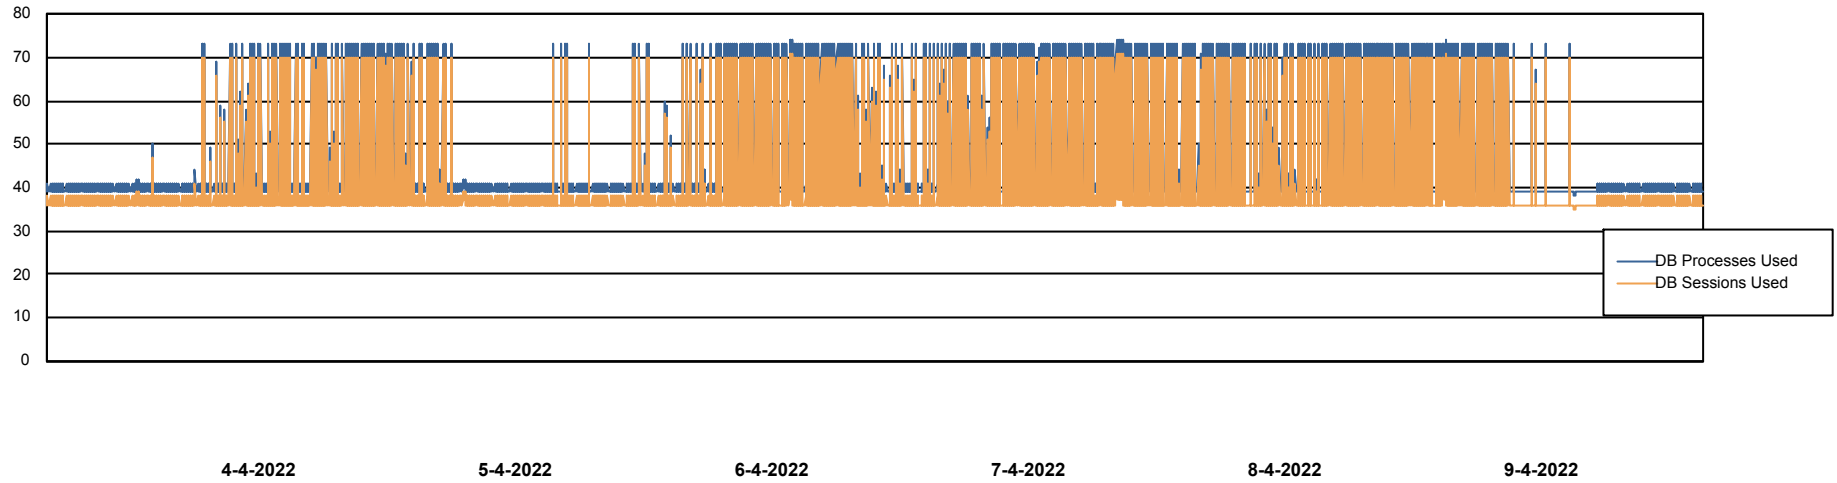

Database Performance NIXDB_Standby

DB Processes Max 300