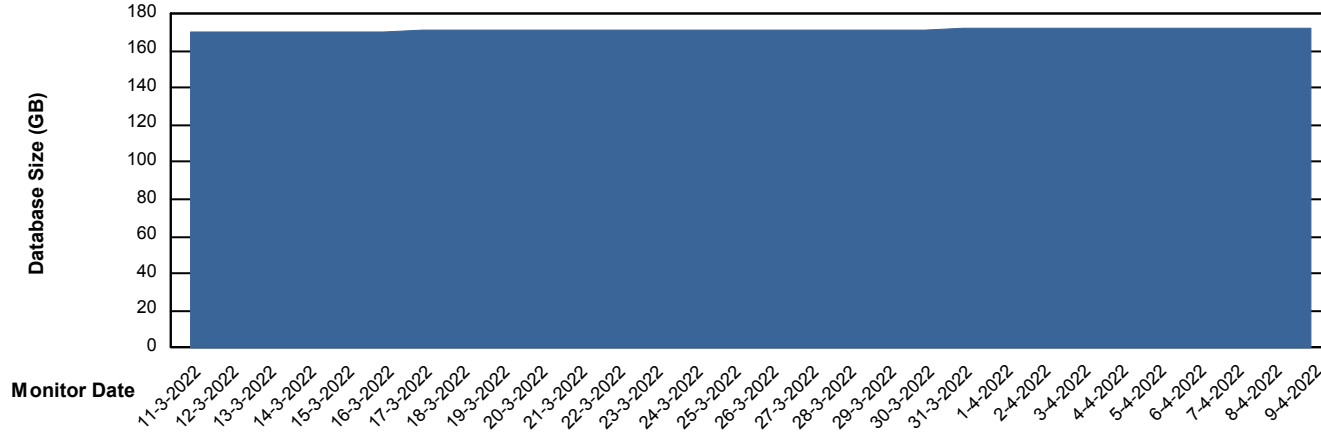

Customer NIX_Production
Database ID 51

Database Performance NIXDB_Standby

DB Processes Max 300

Weekly SLA Customer Report

Customer NIX_Production
Database ID 51

DATABASE SIZE NIXDB_BI

Database growth over last month

DATABASE SIZE NIXDB_Production

Database growth over last month

Weekly SLA Customer Report

Customer NIX_Production
 Database ID 51

Database Tablespace NIXDB_BI

Date	Tablespace Name	Filesize (Gb)	Usedsize (Gb)	Percentage free
9-4-2022	ABSDATA	89	71	20
	INDX	119	99	17
8-4-2022	ABSDATA	89	71	20
	INDX	119	99	17
7-4-2022	ABSDATA	89	71	20
	INDX	119	99	17
6-4-2022	ABSDATA	89	71	20
	INDX	119	99	17
5-4-2022	ABSDATA	89	71	20
	INDX	119	99	17
4-4-2022	ABSDATA	89	71	20
	INDX	119	99	17
3-4-2022	ABSDATA	89	71	20
	INDX	119	99	17