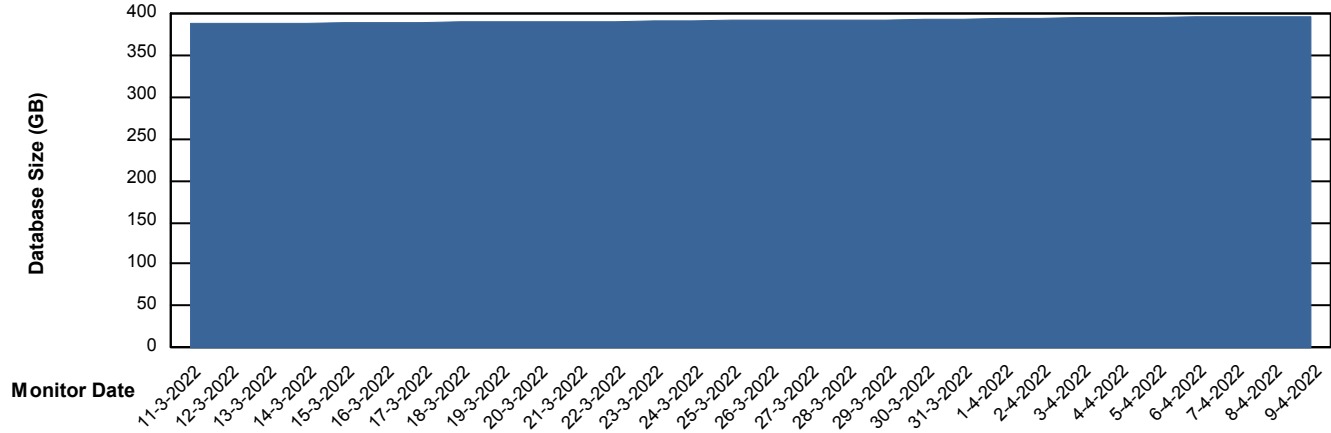

DATABASE SIZE LTS_PROD_CLSABSBI01_BI

Database growth over last month