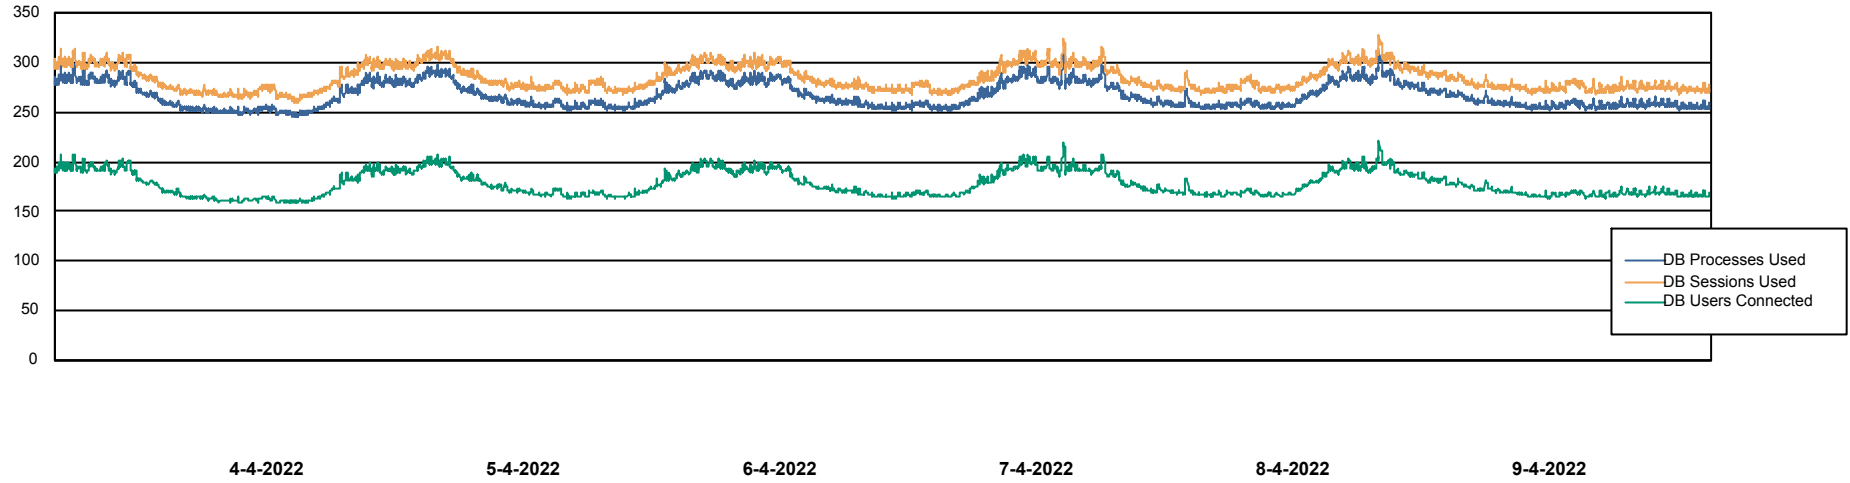

Database Performance LTS_PROD_CLSABSD01_PRDB