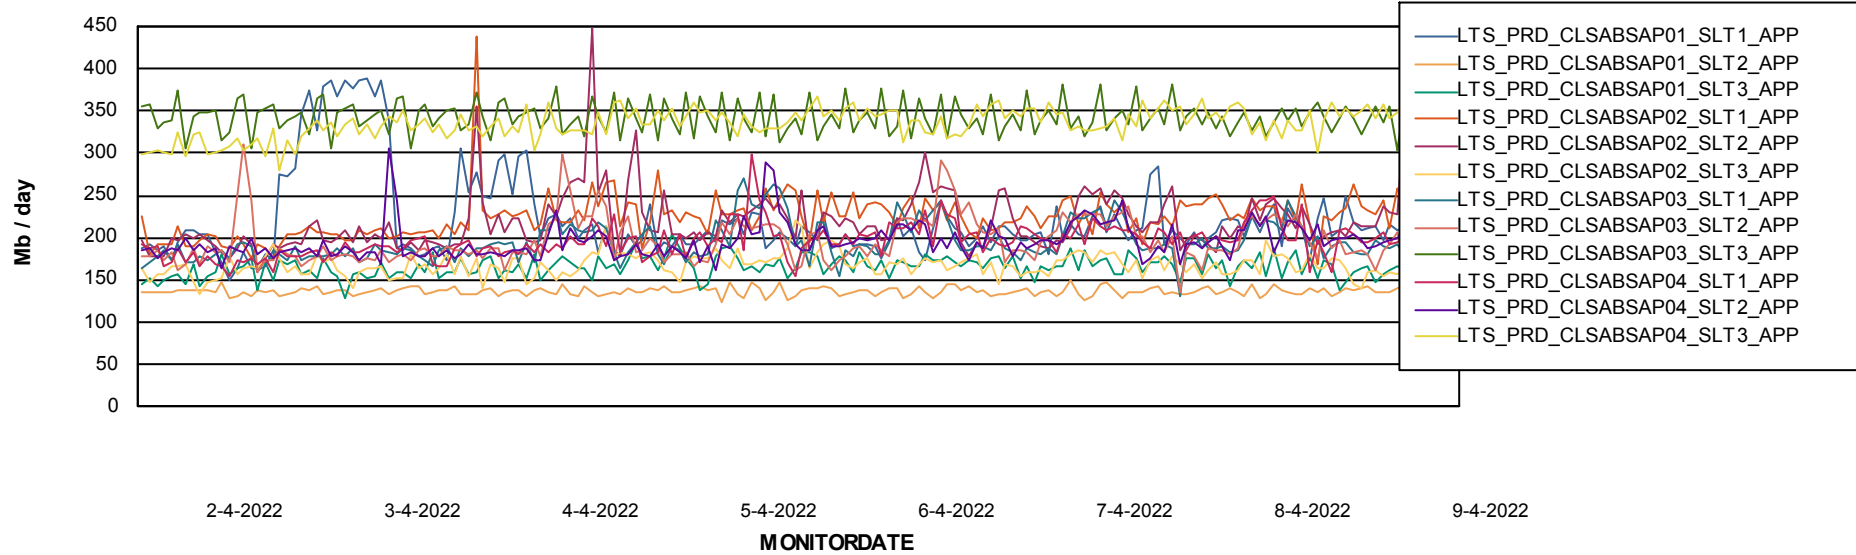

ABSSolute Application Server Services

Avg memory used per ABS Server Service