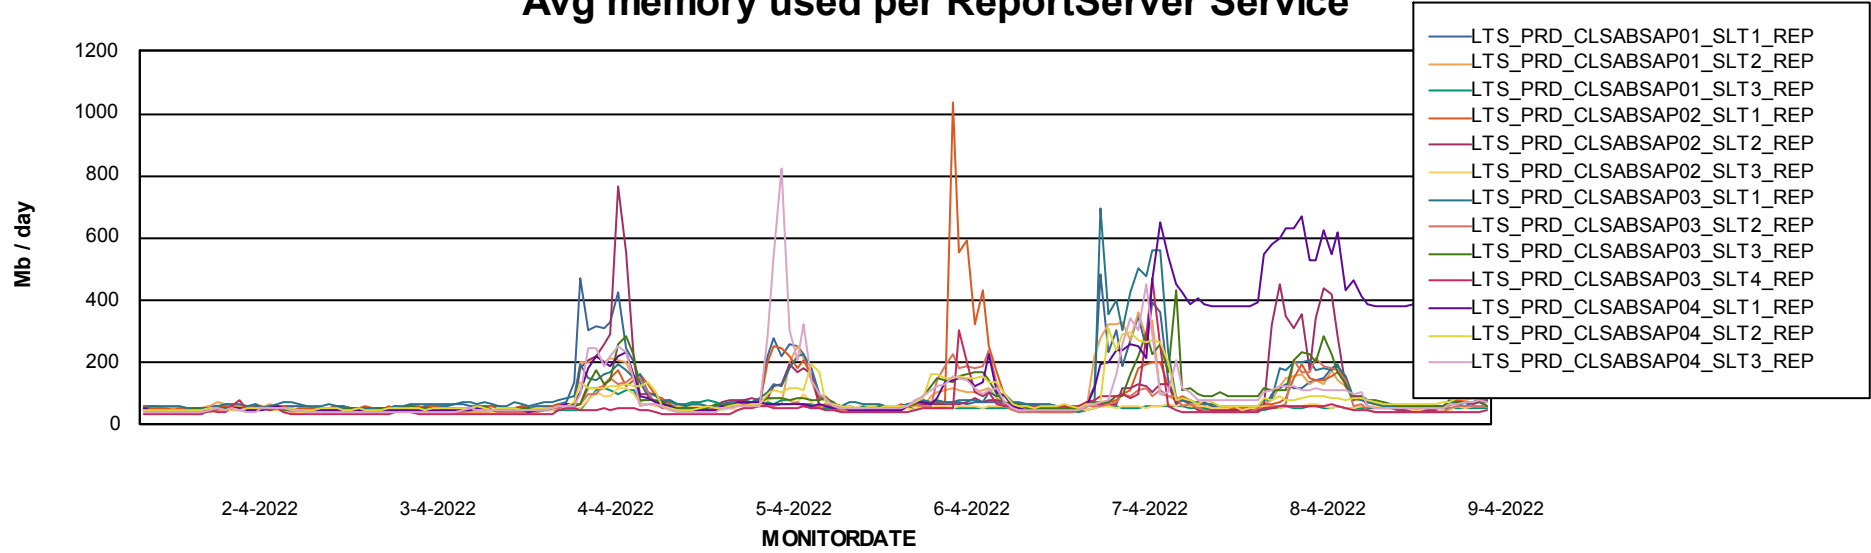

ABSSolute Application ReportServer Services

Avg memory used per ReportServer Service