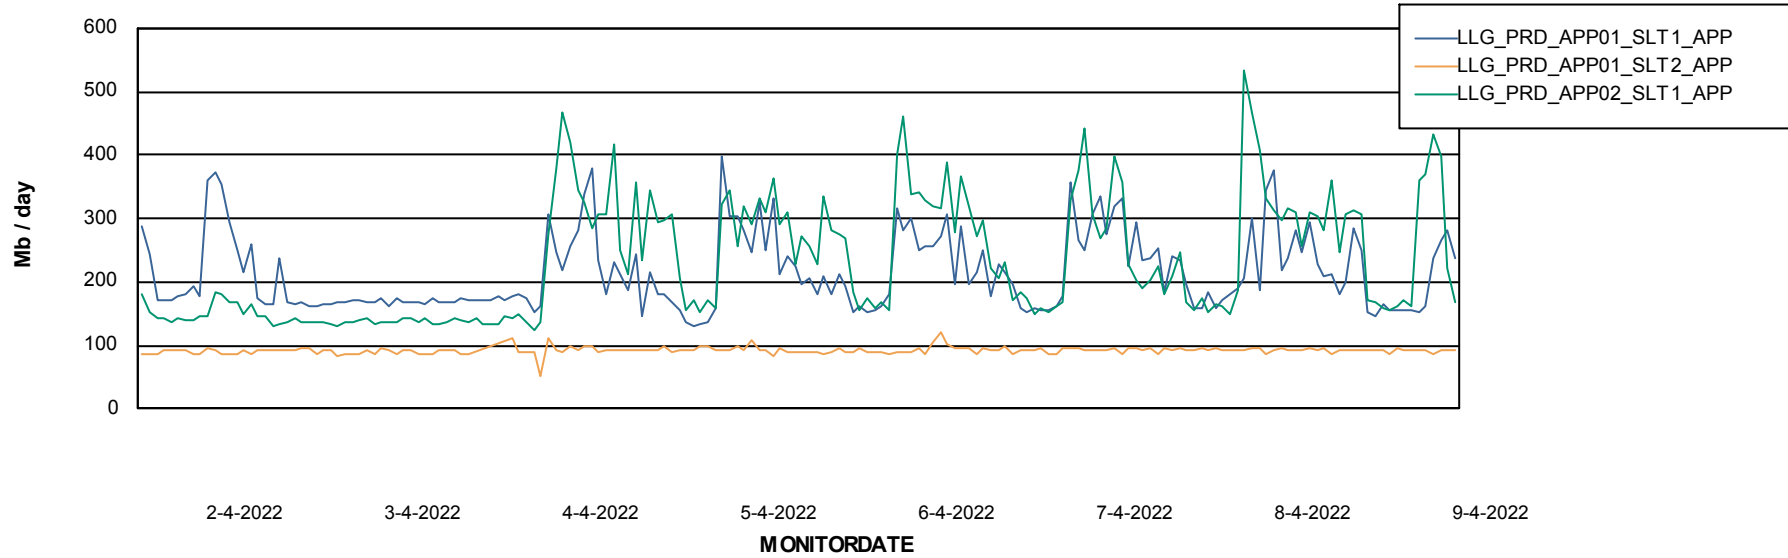

ABSSolute Application Server Services

Avg memory used per ABS Server Service