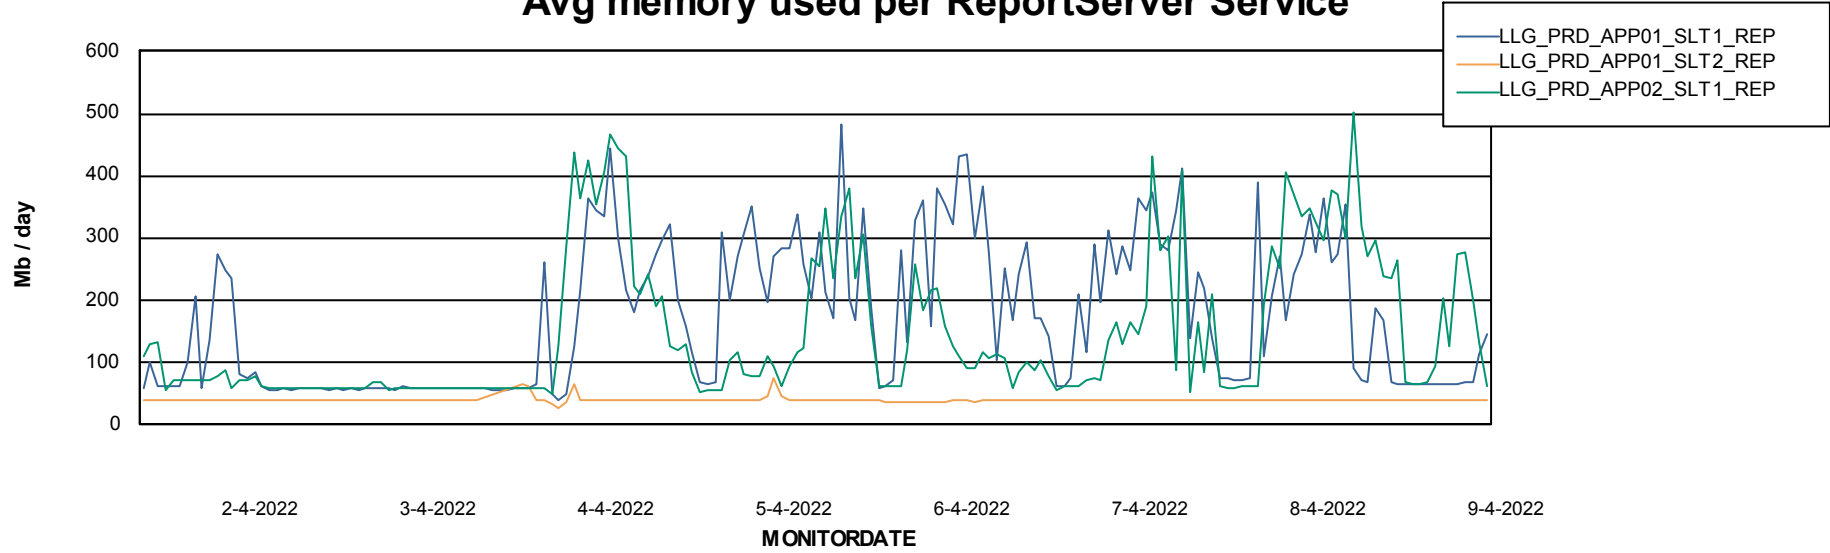

ABSolute Application Server Services

Avg memory used per ReportServer Service