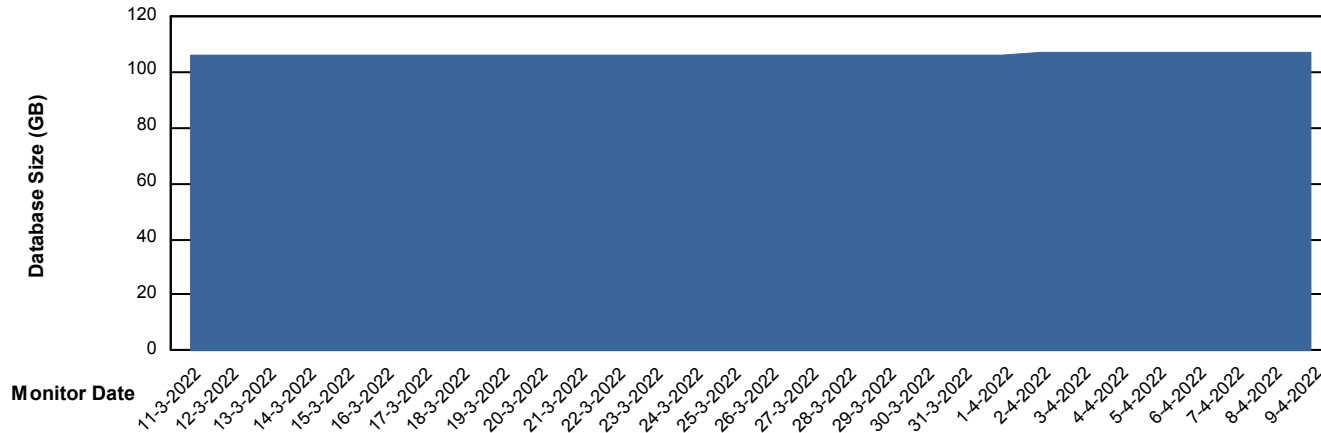

Weekly SLA Customer Report

Customer LLG_Production
Database ID 53

DATABASE SIZE LLGDB_Production

Database growth over last month

DATABASE SIZE LLGDBBI_Production

Database growth over last month

Weekly SLA Customer Report