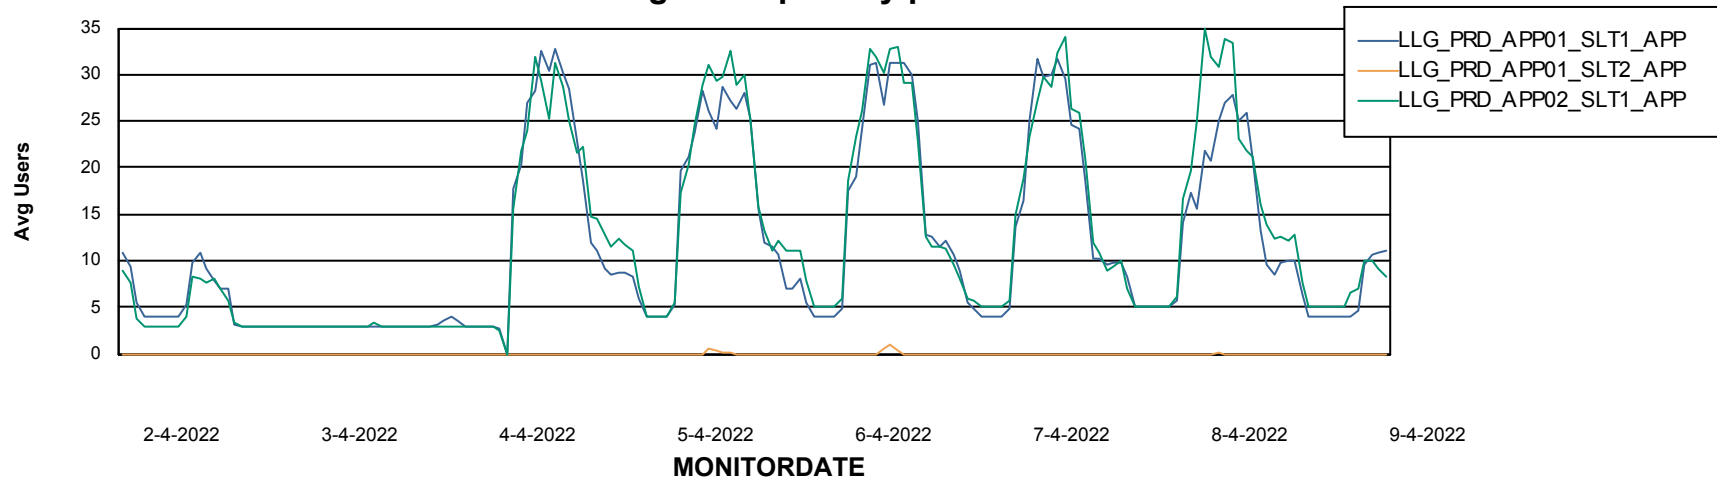

Avg users per day per ABS server