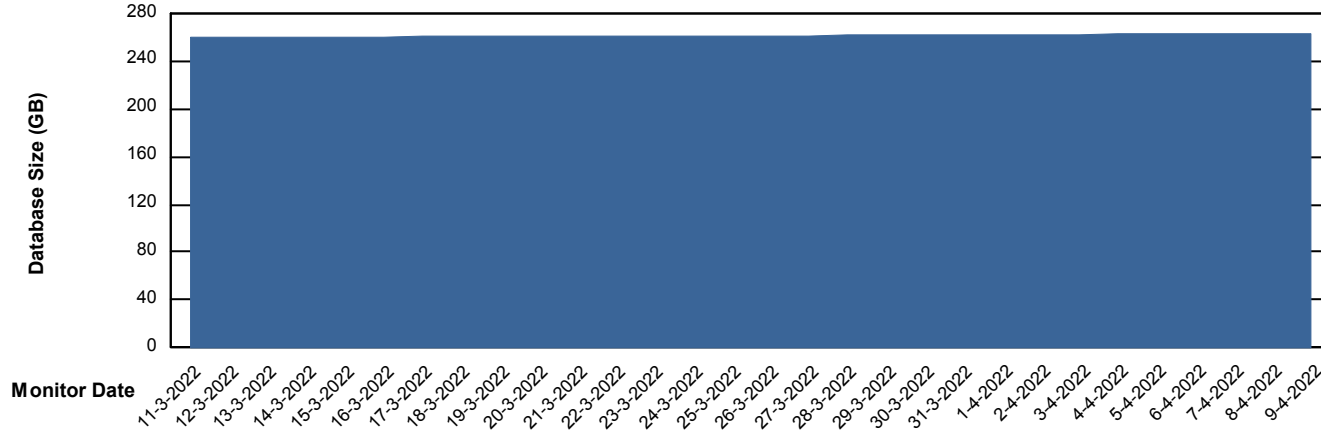

Database Performance LLGDB_Standby_TS2

DB Processes Max 0
DB Processes Max 4
DB Processes Max 300

Weekly SLA Customer Report

Customer LLG_Production
Database ID 53

Database Performance LLGDBBI_Production

DB Processes Max 1,000

Weekly SLA Customer Report

Customer LLG_Production
Database ID 53

DATABASE SIZE LLGDB_Production

Database growth over last month

DATABASE SIZE LLGDBBI_Production

Database growth over last month

Weekly SLA Customer Report