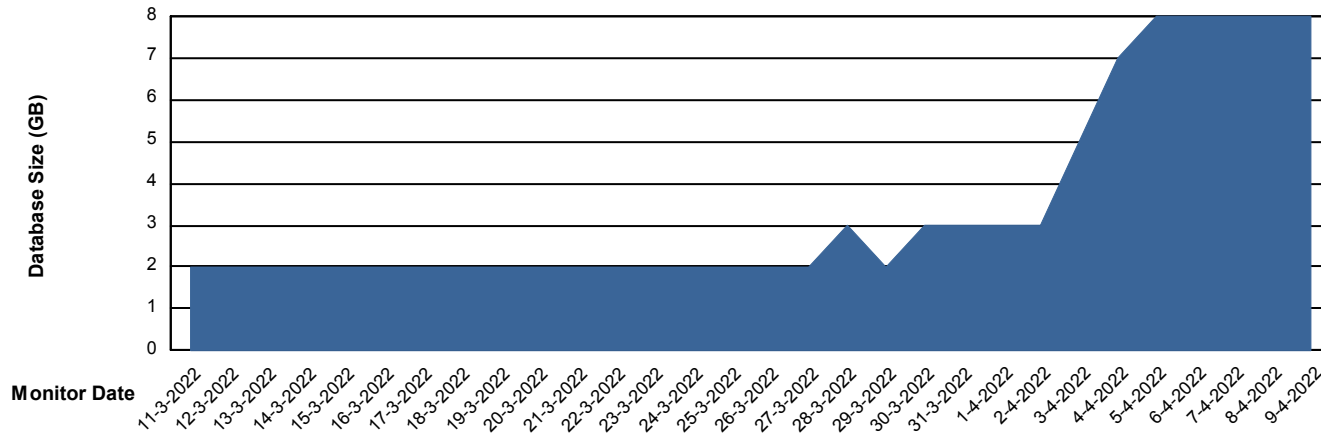

# Weekly SLA Customer Report

Customer KLH\_Production  
Database ID 139

DATABASE SIZE KLHDB\_BI

### Database growth over last month

DATABASE SIZE KLHDB\_Production

### Database growth over last month