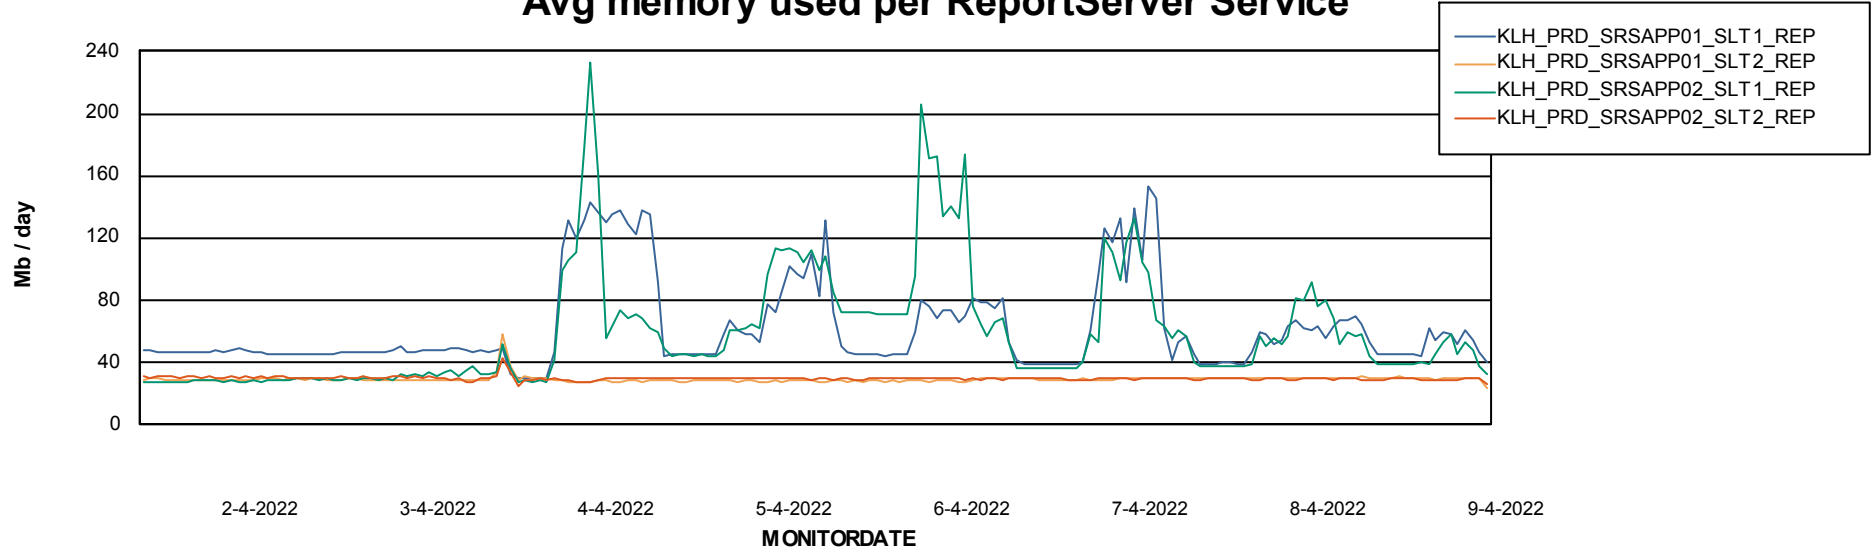

ABSSolute Application ReportServer Services

Avg memory used per ReportServer Service