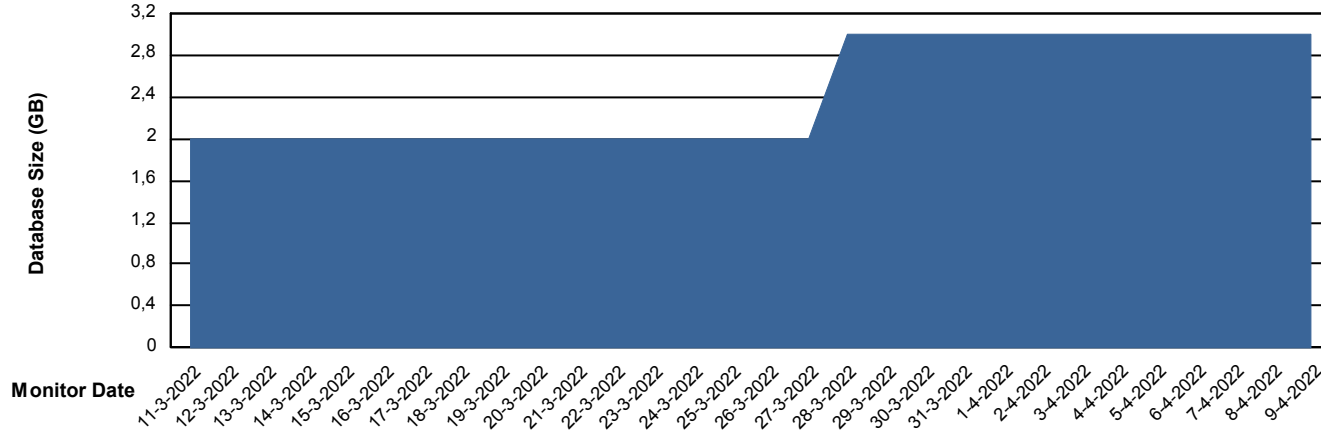

DATABASE SIZE KLHDB_BI

Database growth over last month