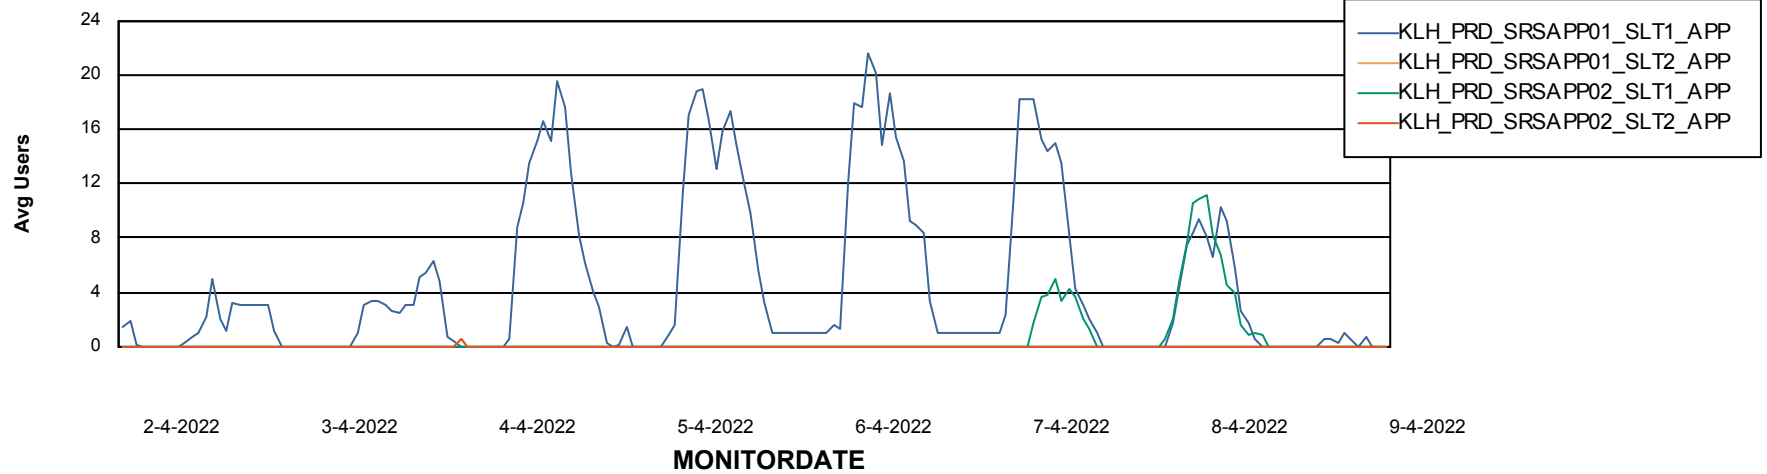

Avg users per day per ABS server