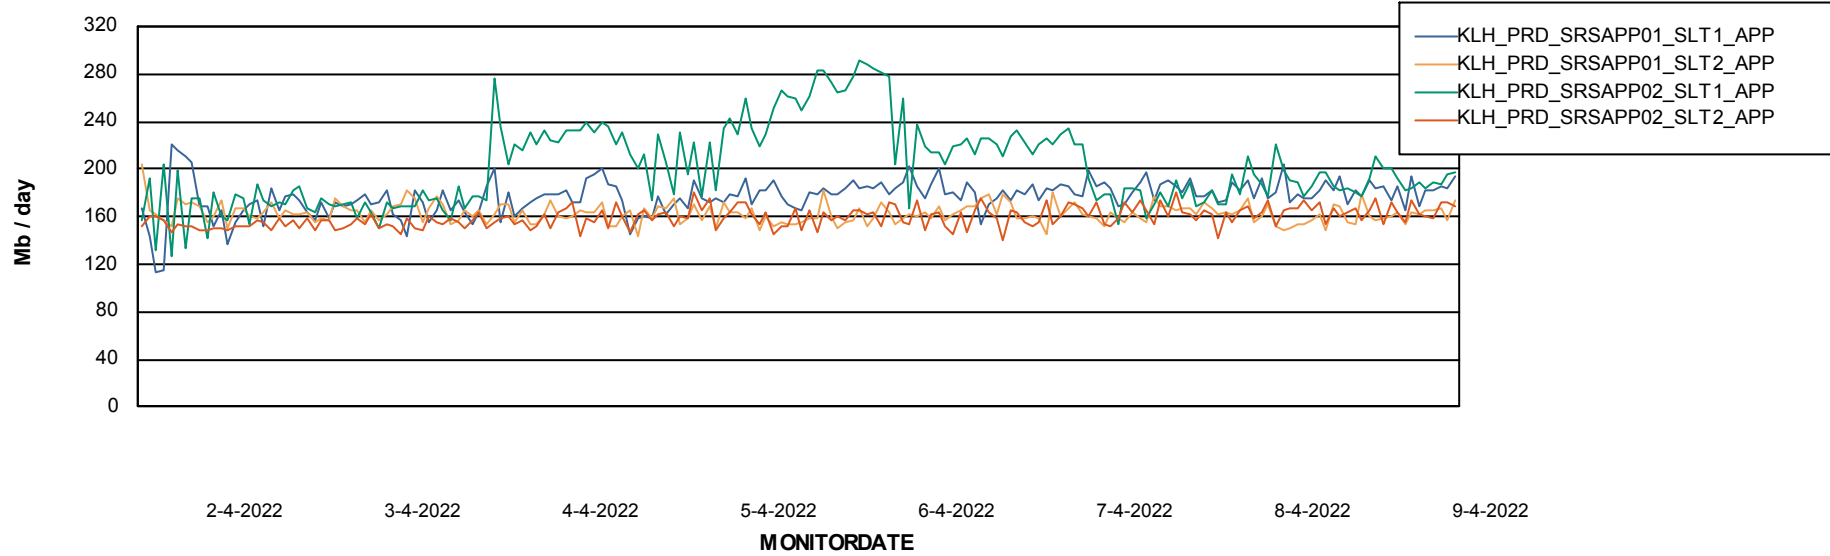

ABSolute Application Server Services

Avg memory used per ABS Server Service