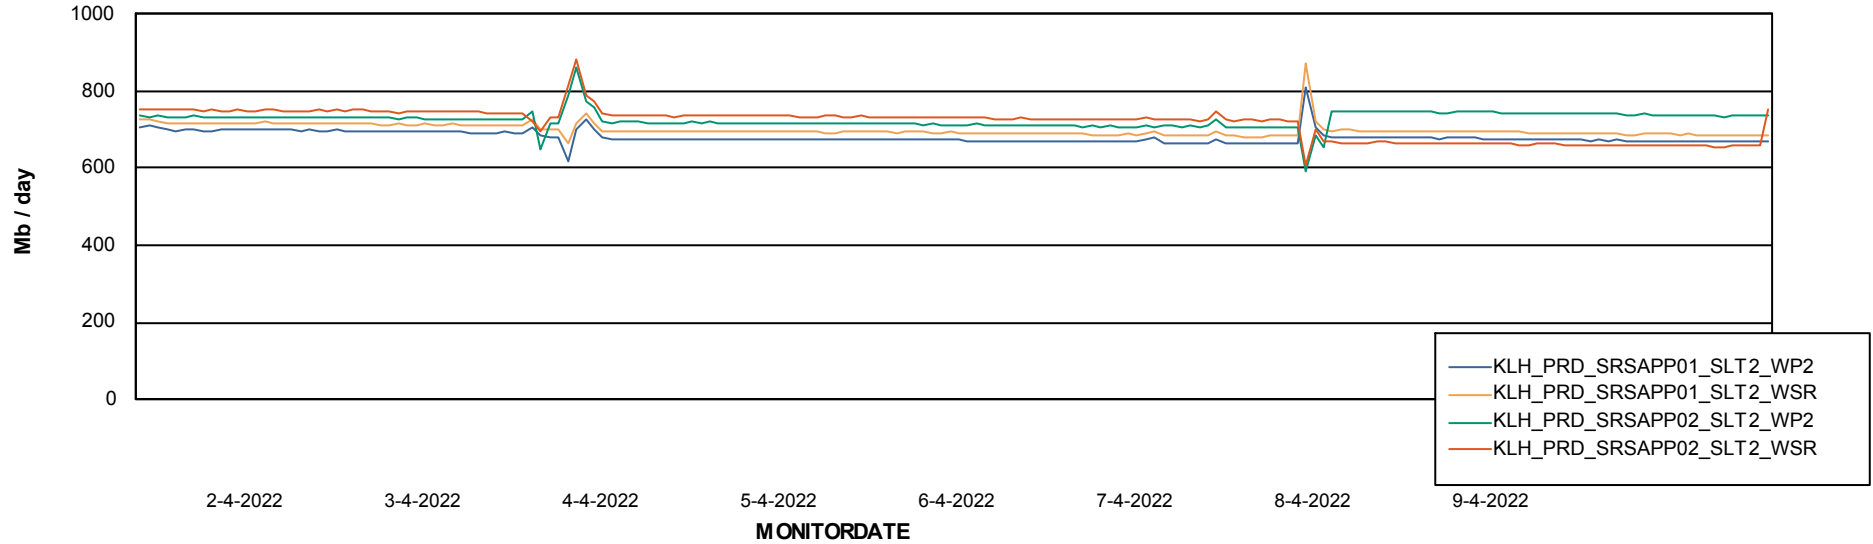

ABSSolute Web Component Services

Avg memory used per ABS Web component