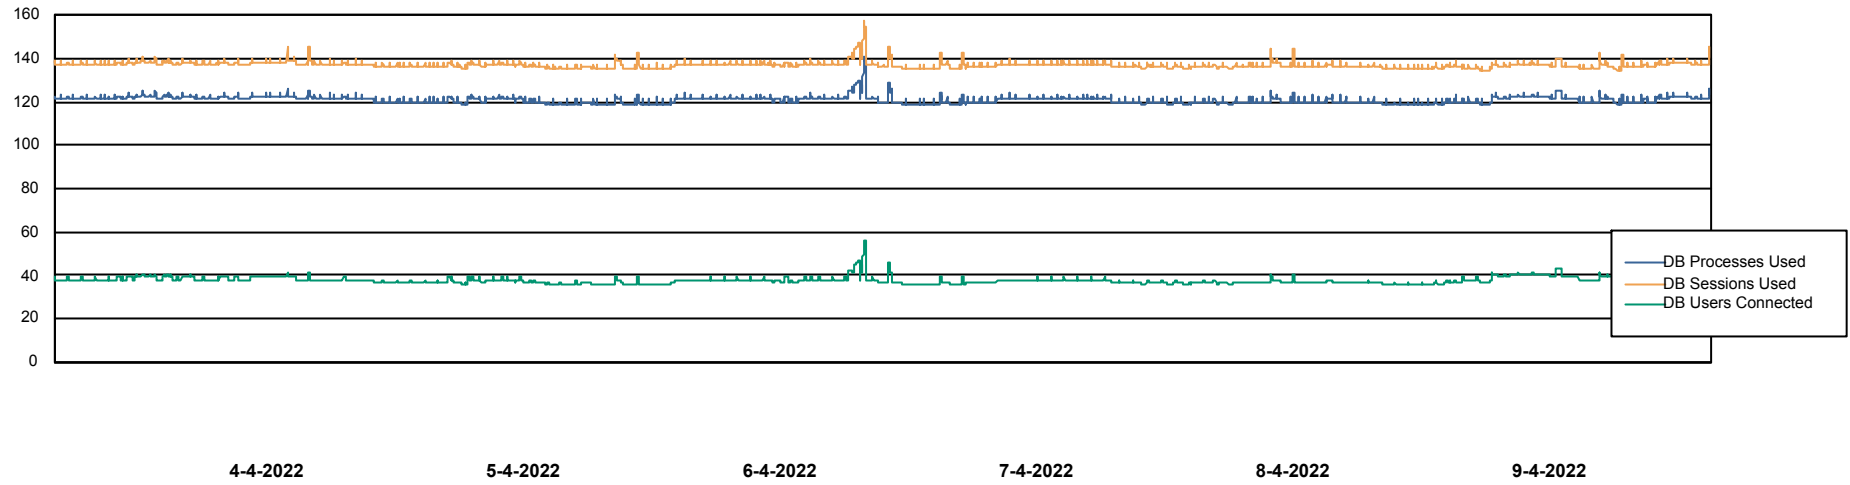

Weekly SLA Customer Report

Customer KBR_Production
Database ID 117

Database Performance BI-DBSRV_DB

Weekly SLA Customer Report

Customer KBR_Production
Database ID 117

Database Performance KBR_PRD_DB-SRV1_DB