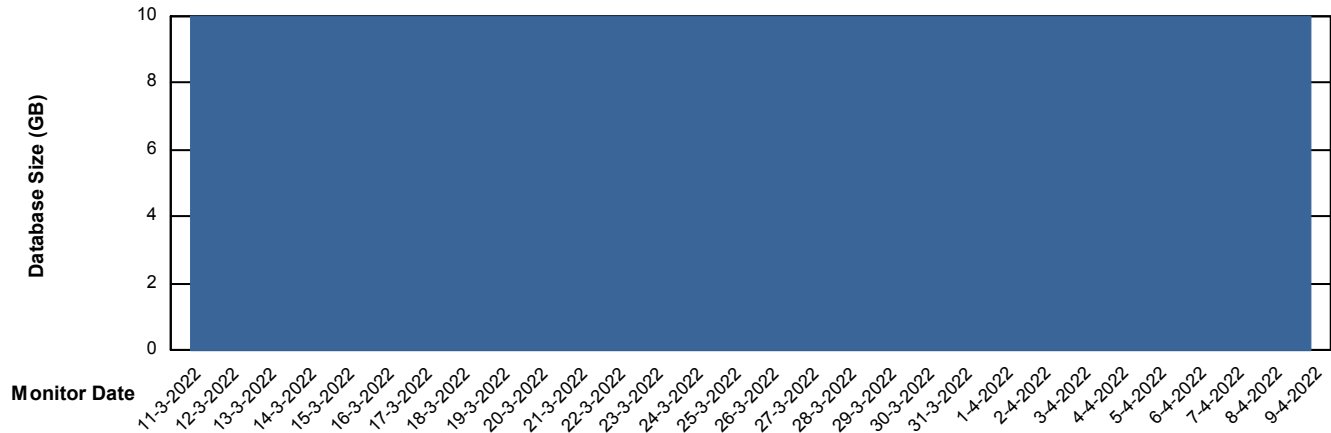

Weekly SLA Customer Report

Customer KBR_Production
Database ID 117

Database Performance BI-DBSRV_DB

Weekly SLA Customer Report

Customer KBR_Production
Database ID 117

Database Performance KBR_PRD_DB-SRV1_DB

Weekly SLA Customer Report

Customer KBR_Production
Database ID 117

DATABASE SIZE BI-DBSRV_DB

Database growth over last month

DATABASE SIZE KBR_PRD_DB-SRV1_DB

Database growth over last month

Weekly SLA Customer Report