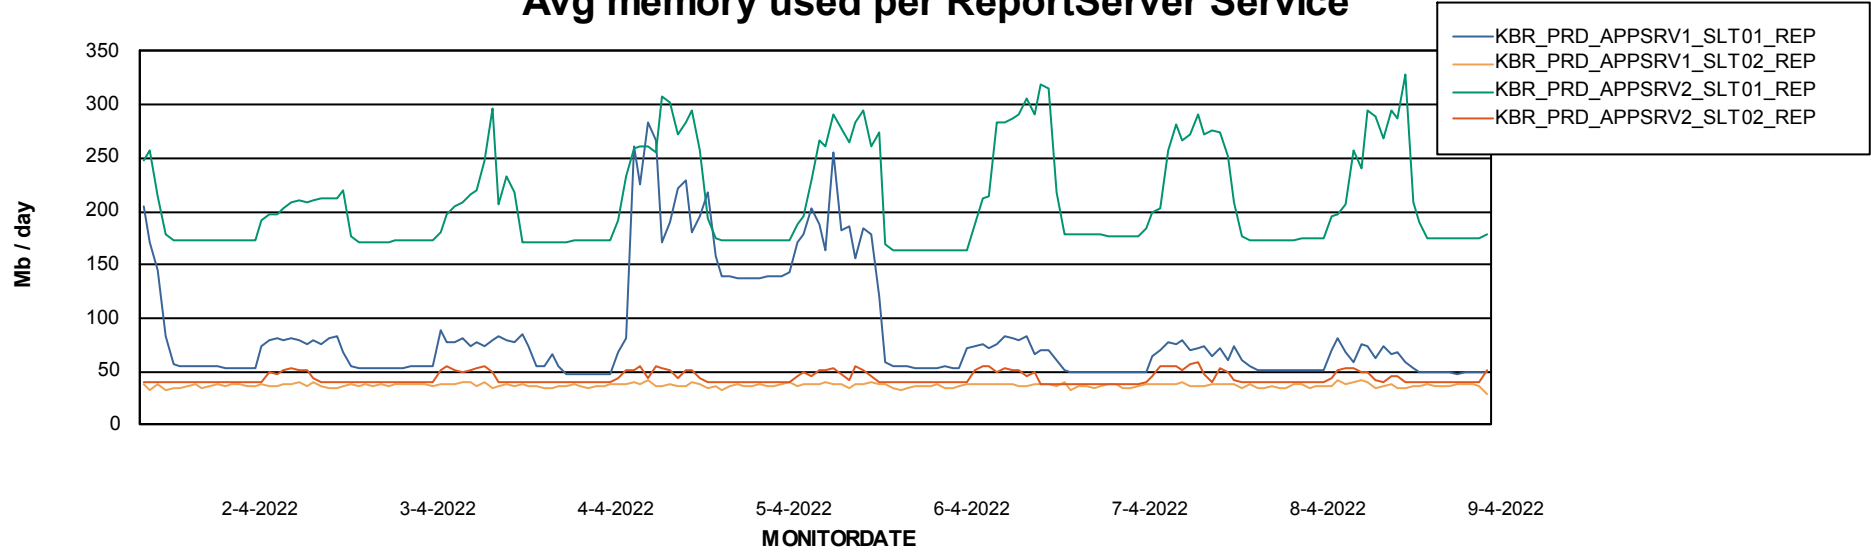

ABSSolute Application Server Services

Avg memory used per ReportServer Service