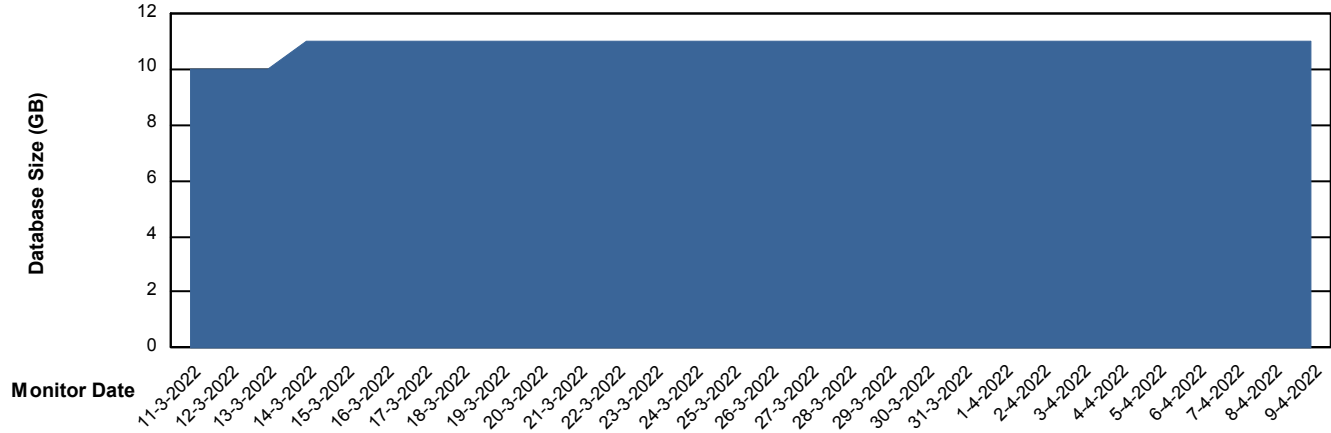

Harddisk Usage KBR_PRD_WEBSRV2

	Free disk space on / (%)	Total disk space on / (Gb)	Used disk space on / (Gb)	Free disk space on /boot (%)	Total disk space on /boot (Gb)	Used disk space on /boot (Gb)
9-4-2022	74	55	15	62	1	0
8-4-2022	74	55	15	62	1	0
7-4-2022	74	55	15	62	1	0
6-4-2022	74	55	14	62	1	0
5-4-2022	74	55	14	62	1	0
4-4-2022	74	55	14	62	1	0
3-4-2022	74	55	14	62	1	0

Weekly SLA Customer Report

Customer KBR_Production
Database ID 117

Database Performance BI-DBSRV_DB

Weekly SLA Customer Report

Customer KBR_Production
Database ID 117

Database Performance KBR_PRD_DB-SRV1_DB

Weekly SLA Customer Report

Customer KBR_Production
Database ID 117

DATABASE SIZE BI-DBSRV_DB

Database growth over last month

DATABASE SIZE KBR_PRD_DB-SRV1_DB

Database growth over last month

Weekly SLA Customer Report