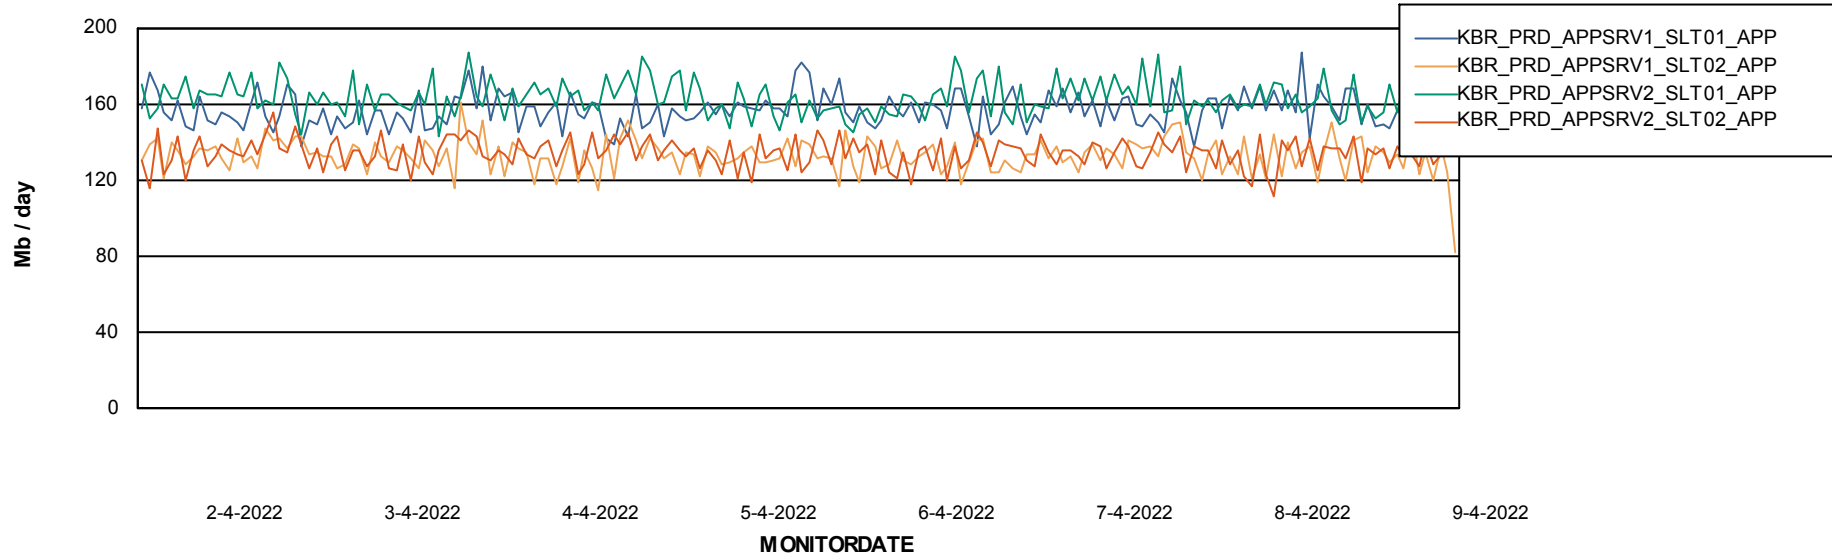

ABSSolute Application Server Services

Avg memory used per ABS Server Service