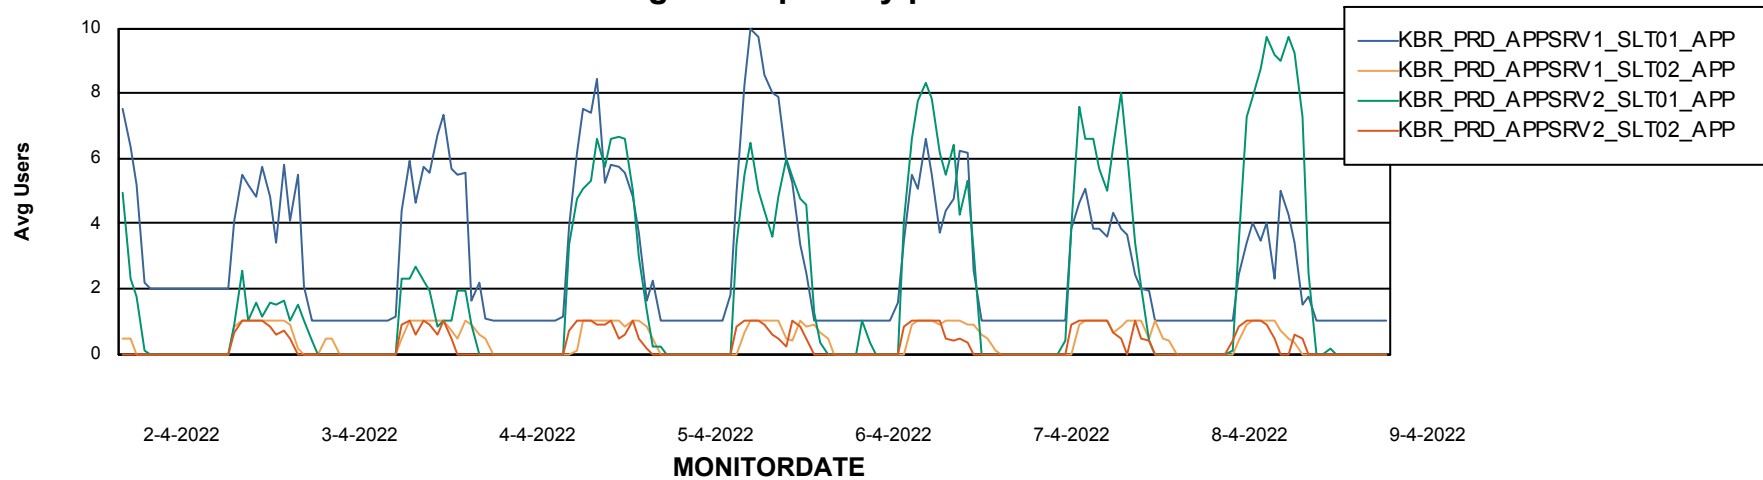

Avg users per day per ABS server