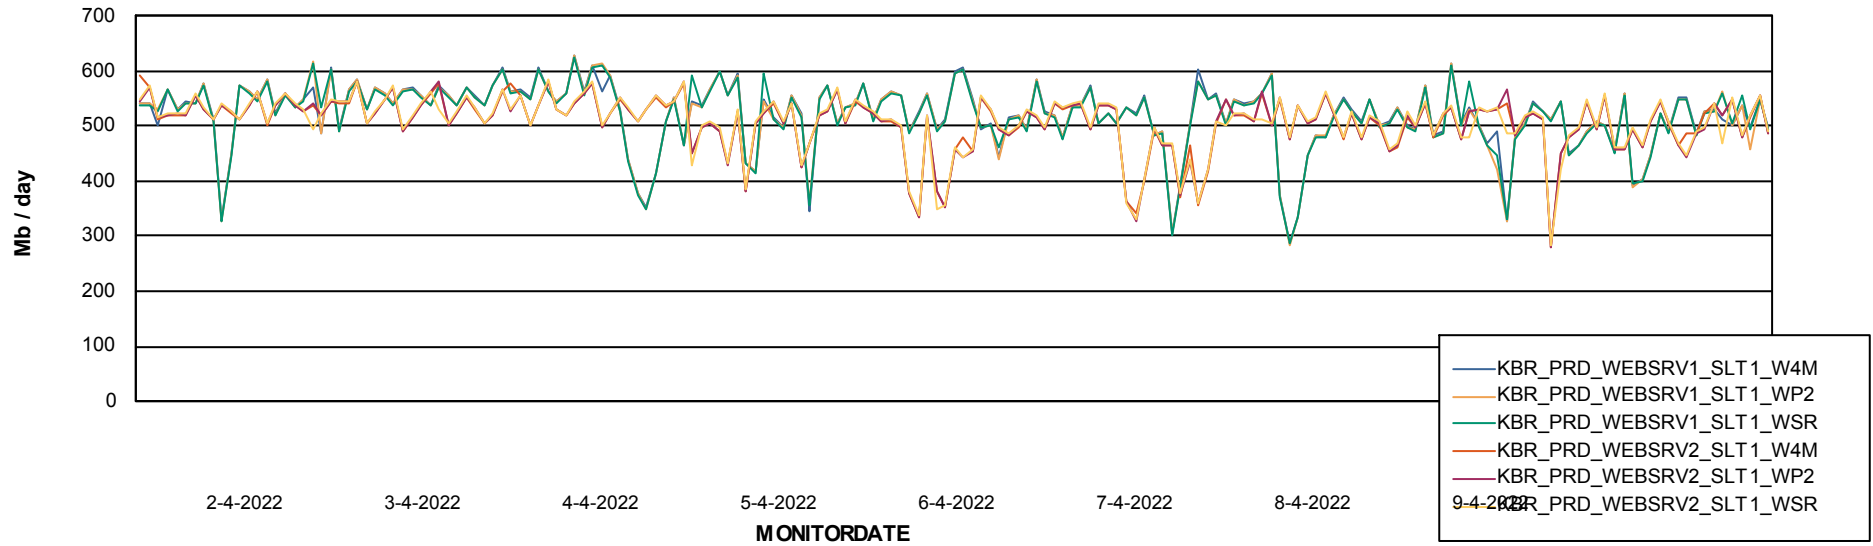

ABSSolute Web Component Services

Avg memory used per ABS Web component