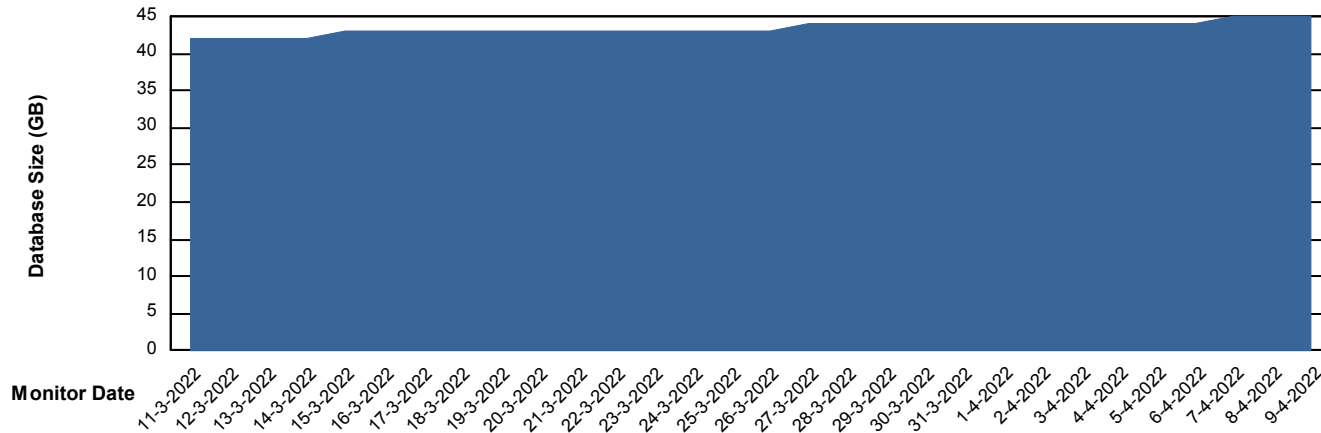

DATABASE SIZE HUE_PRD_S-ORAPROD_DB

Database growth over last month