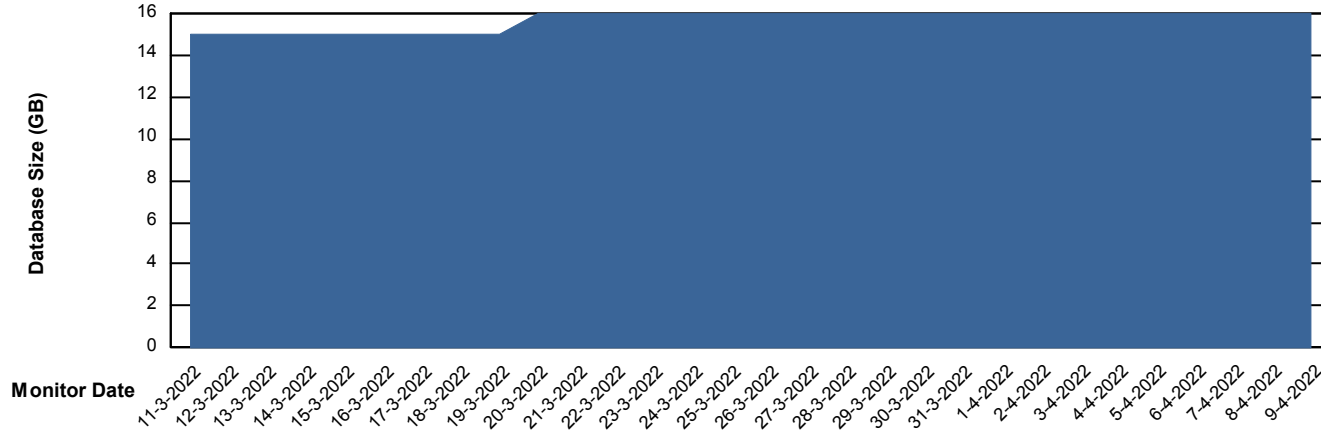

DATABASE SIZE HUE_PRD_S-ORABI_DB

Database growth over last month