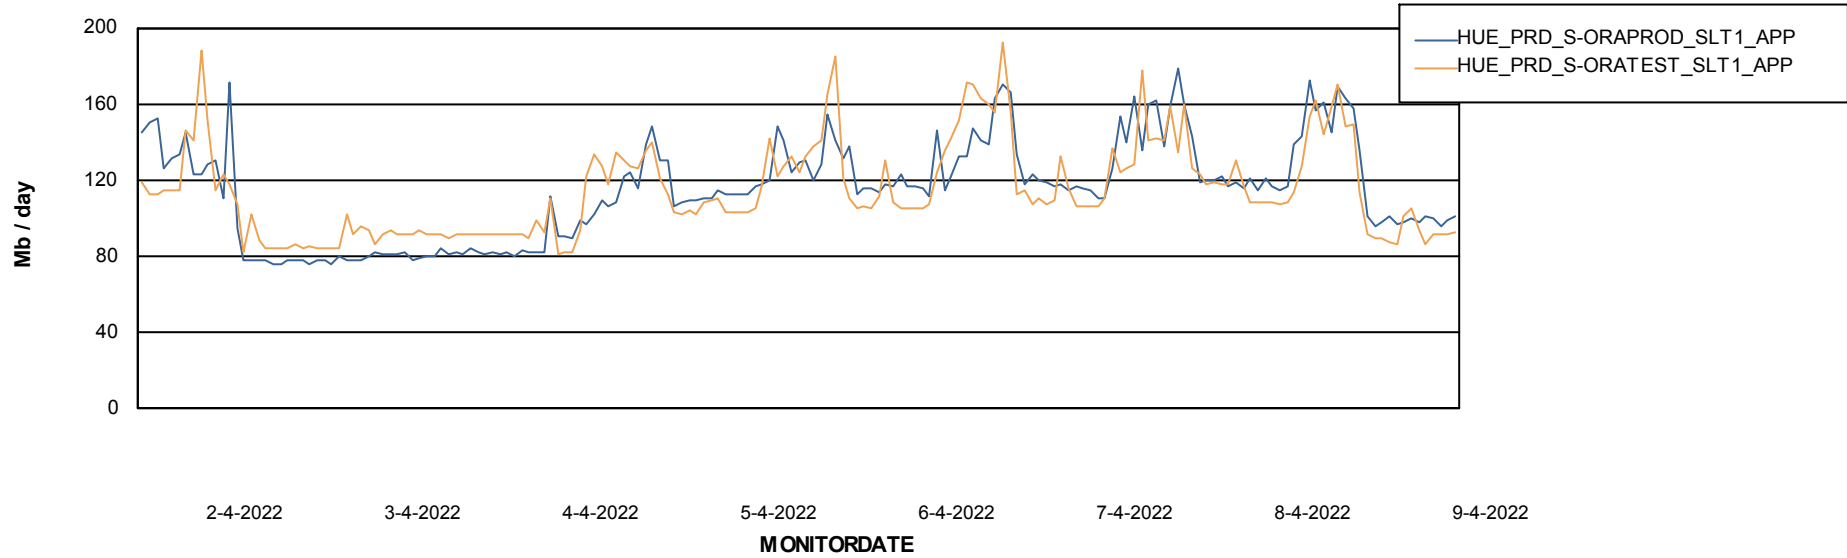

ABSSolute Application Server Services

Avg memory used per ABS Server Service