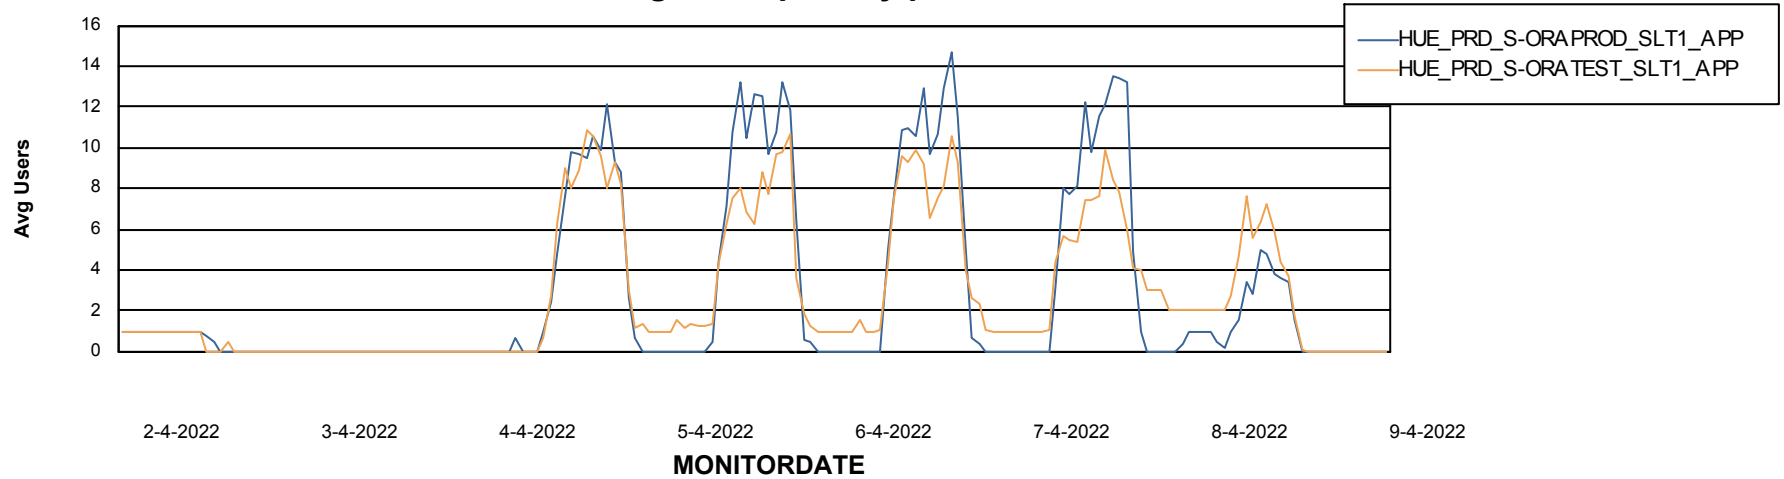

Avg users per day per ABS server