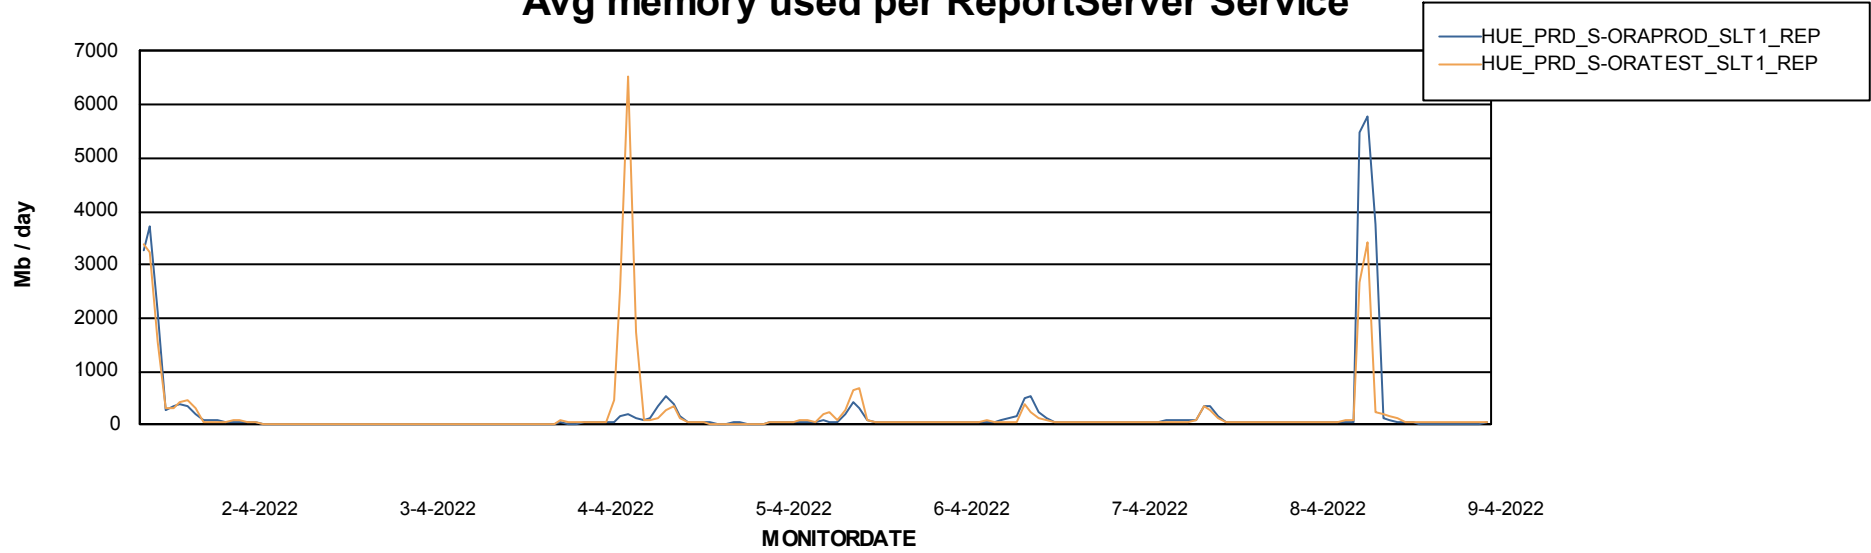

ABSSolute Application ReportServer Services

Avg memory used per ReportServer Service