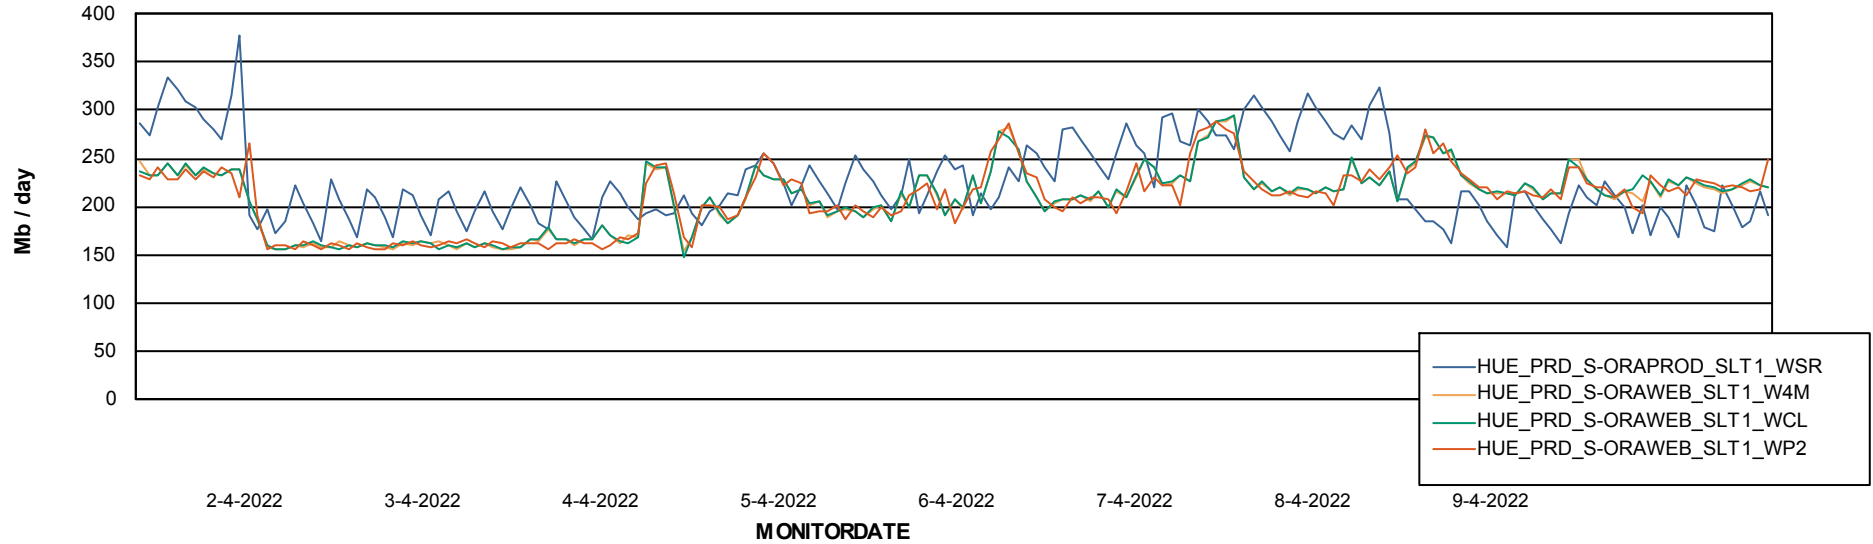

ABSSolute Web Component Services

Avg memory used per ABS Web component