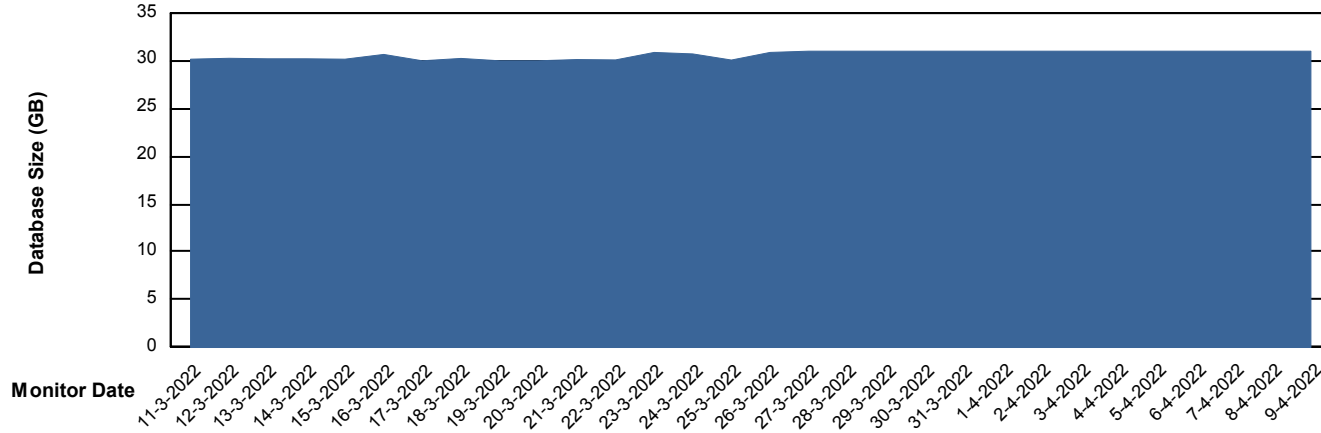

Database Performance ELJDB_Production

DB Processes Max 600
DB Sessions Max 924

Weekly SLA Customer Report

Customer ELJ Production
Database ID 72

Database Performance ELJDB_Standby

DB Processes Max 600
DB Sessions Max 924

Weekly SLA Customer Report

Customer ELJ Production
Database ID 72

DATABASE SIZE ELJDB_PRD_BI

Database growth over last month

DATABASE SIZE ELJDB_Production

Database growth over last month

Weekly SLA Customer Report