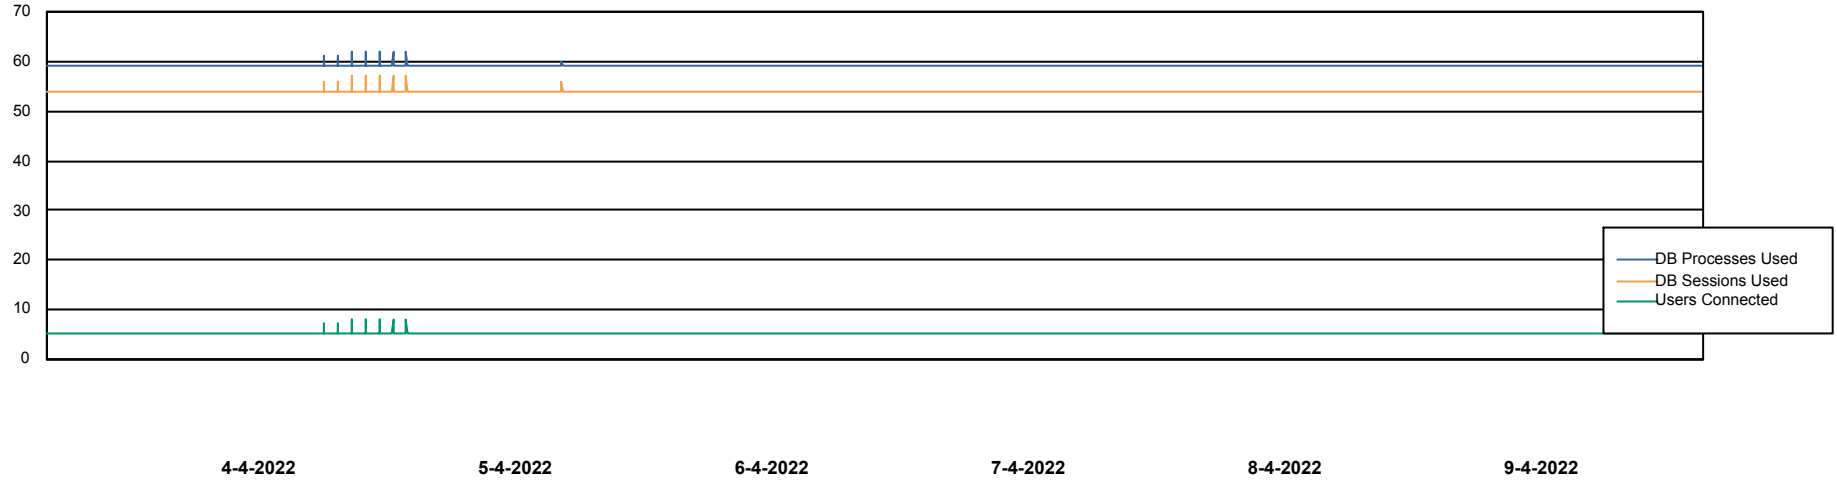

Database Performance ELJDB_Production

DB Processes Max 600
DB Sessions Max 924

Weekly SLA Customer Report

Customer ELJ Production
Database ID 72

Database Performance ELJDB_Standby

DB Processes Max 600
DB Sessions Max 924

Weekly SLA Customer Report

Customer ELJ Production
Database ID 72

DATABASE SIZE ELJDB_PRD_BI

Database growth over last month

DATABASE SIZE ELJDB_Production

Database growth over last month

Weekly SLA Customer Report