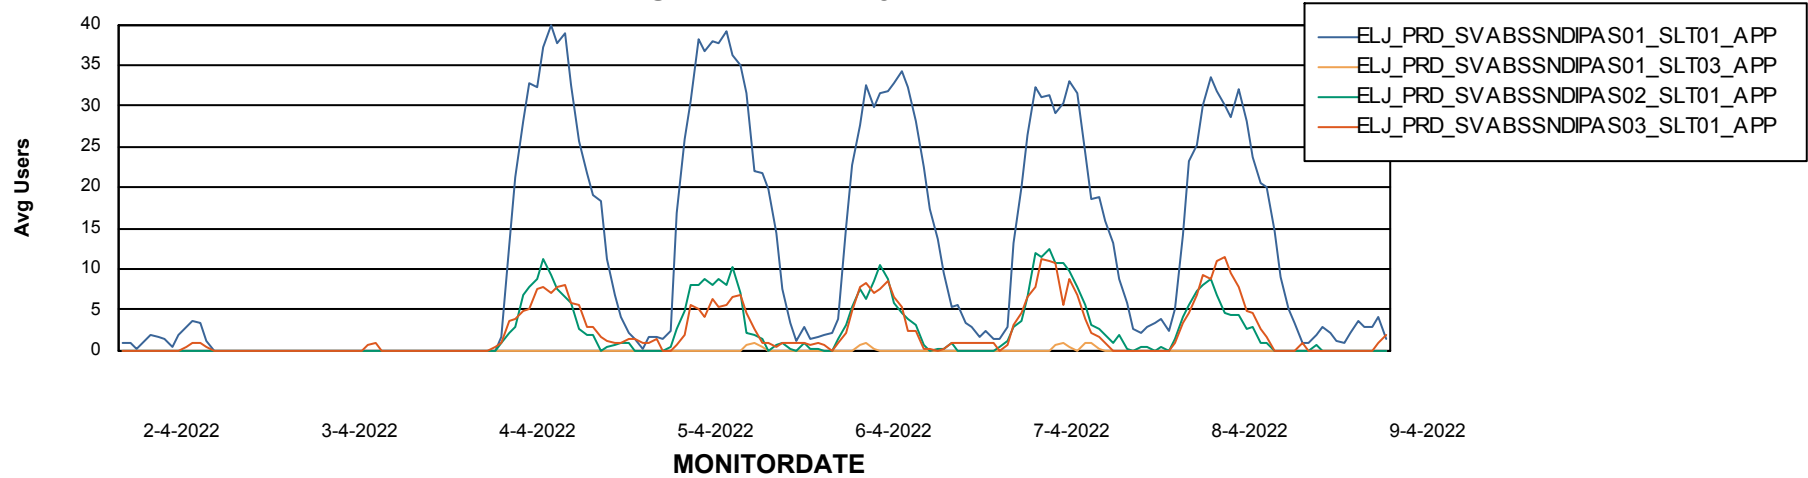

Weekly SLA Customer Report

Customer ELJ Production
Database ID 72

ABSSolute Application Server Services

Avg memory used per ABS Server Service

Avg users per day per ABS server

Weekly SLA Customer Report

Customer ELJ Production
Database ID 72