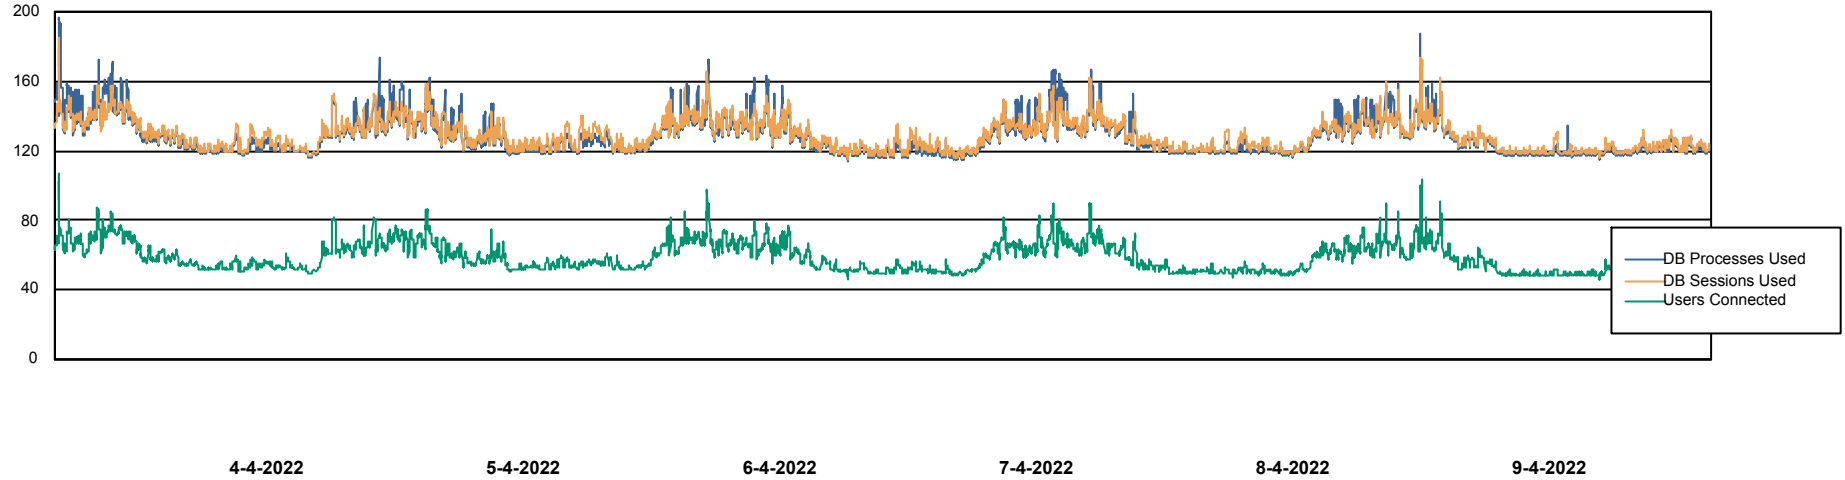

Database Performance ELJDB_Production

DB Processes Max 600
DB Sessions Max 924