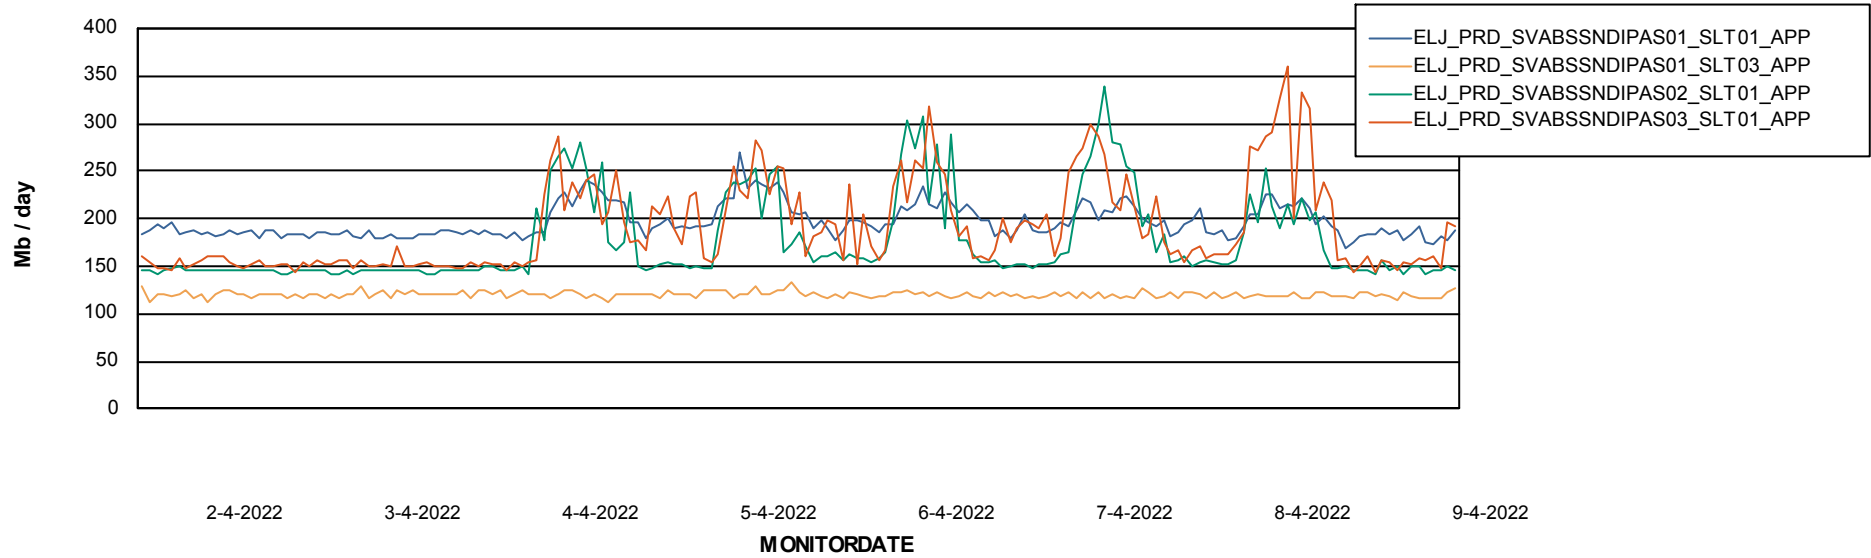

BI Status and last ETL error for ELJDB_PRD_BI

| | zo 3/4/2022 | ma 4/4/2022 | di 5/4/2022 | wo 6/4/2022 | do 7/4/2022 | vr 8/4/2022 | za 9/4/2022 |
|-------------------------------------|-------------|-------------|-------------|-------------|-------------|-------------|-------------|
| ABS DataWarehouse ETL Health | OK | OK | OK | OK | OK | OK | OK |
| ABS DWHStaging ETL Health | OK | OK | OK | OK | OK | OK | OK |

Weekly SLA Customer Report

Customer ELJ Production
Database ID 72

ABSSolute Application Server Services

Avg memory used per ABS Server Service

Avg users per day per ABS server

Weekly SLA Customer Report

Customer ELJ Production
Database ID 72