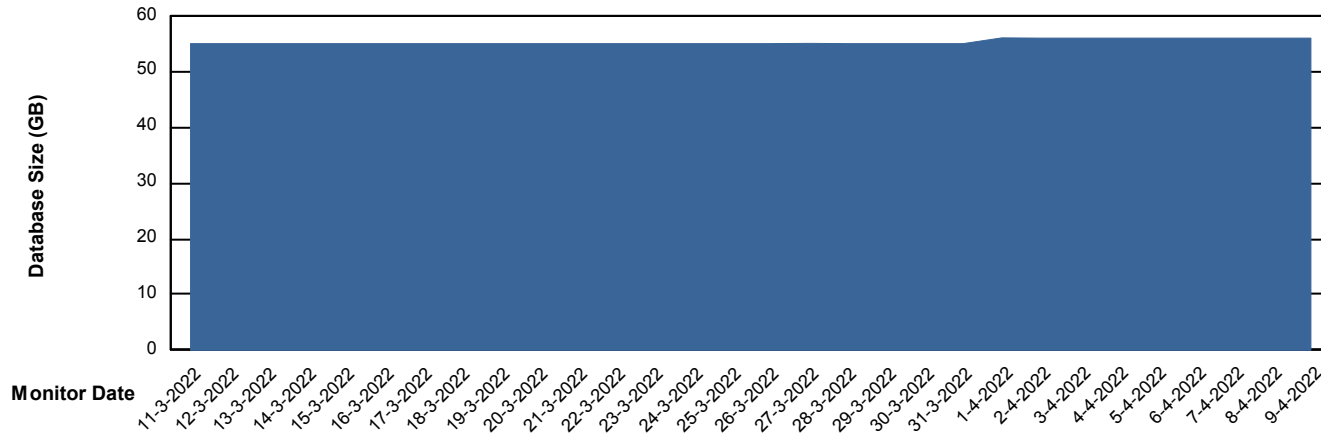

Weekly SLA Customer Report

Customer ELJ Production
Database ID 72

DATABASE SIZE ELJDB_PRD_BI

Database growth over last month

DATABASE SIZE ELJDB_Production

Database growth over last month

Weekly SLA Customer Report