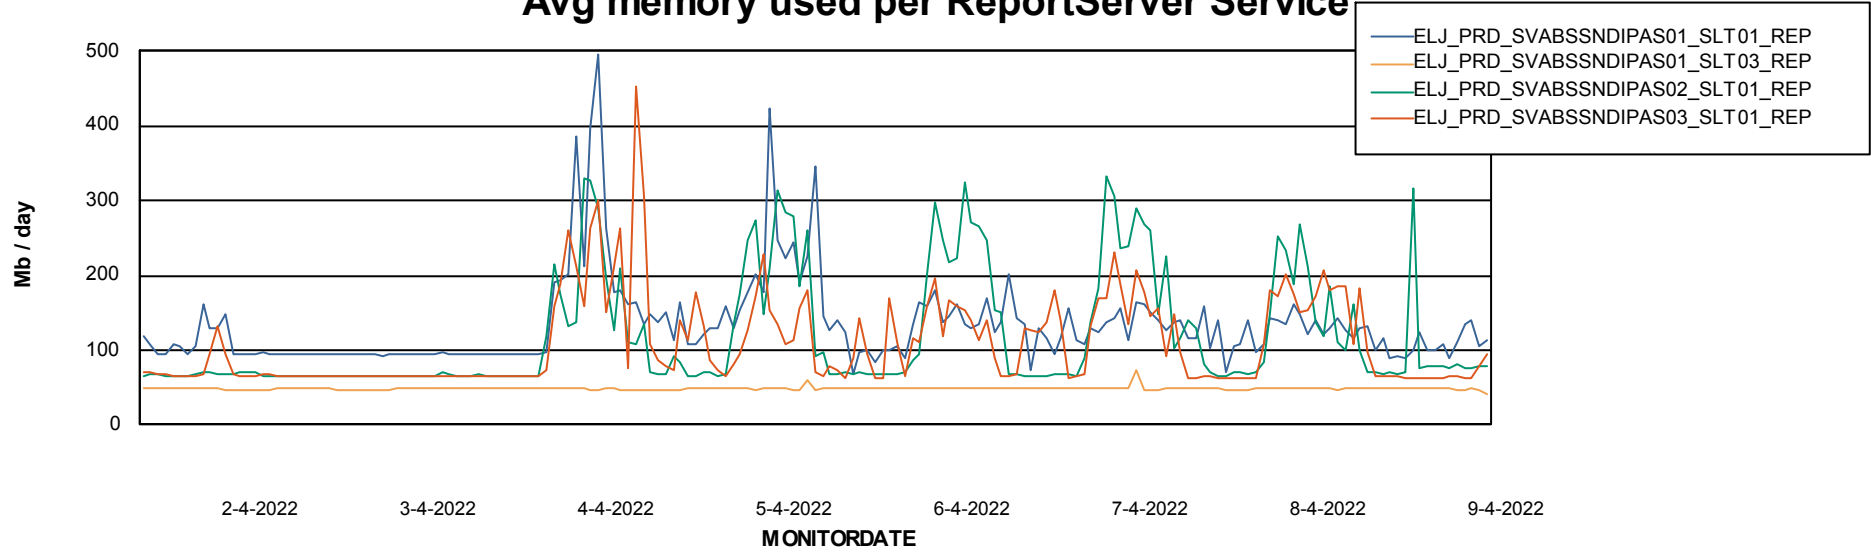

ABSSolute Application ReportServer Services

Avg memory used per ReportServer Service