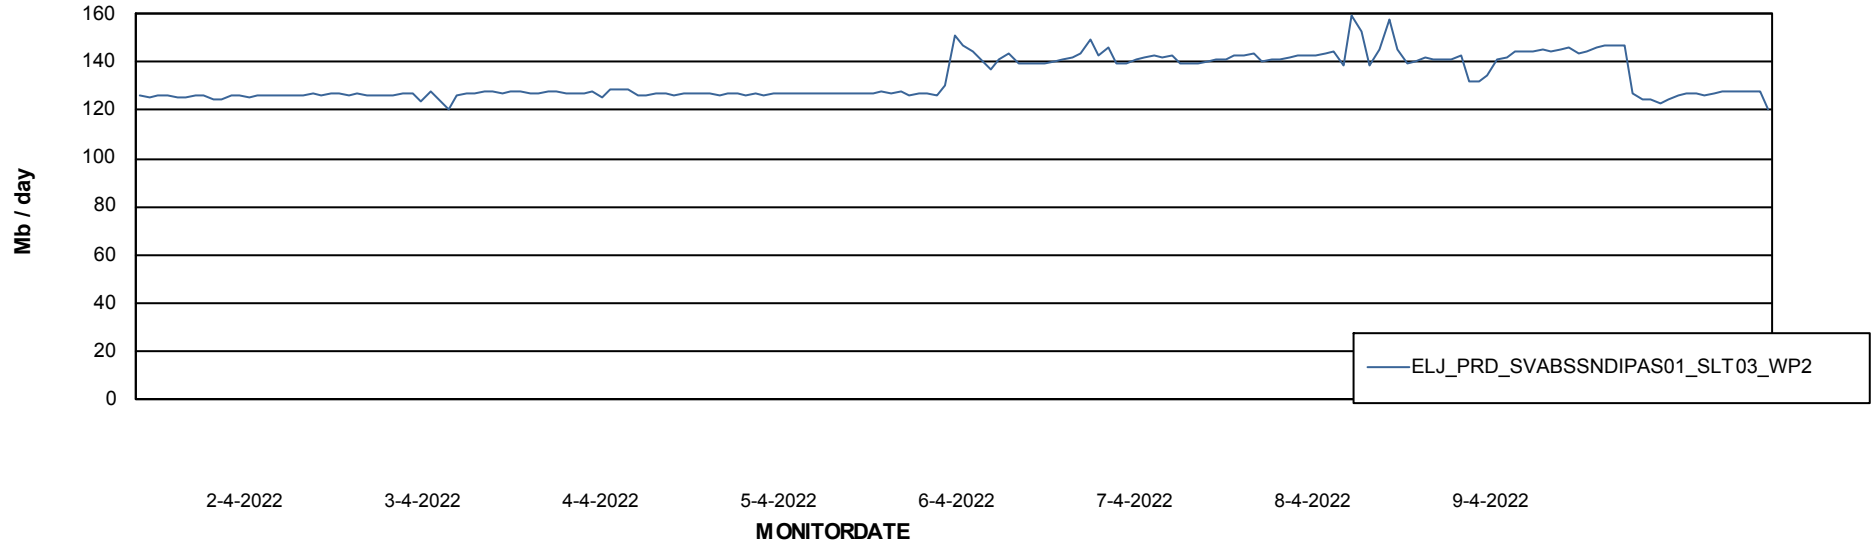

ABSSolute Application ReportServer Services

Avg memory used per ReportServer Service

Weekly SLA Customer Report

Customer ELJ Production
Database ID 72

ABSSolute Web Component Services

Avg memory used per ABS Web component