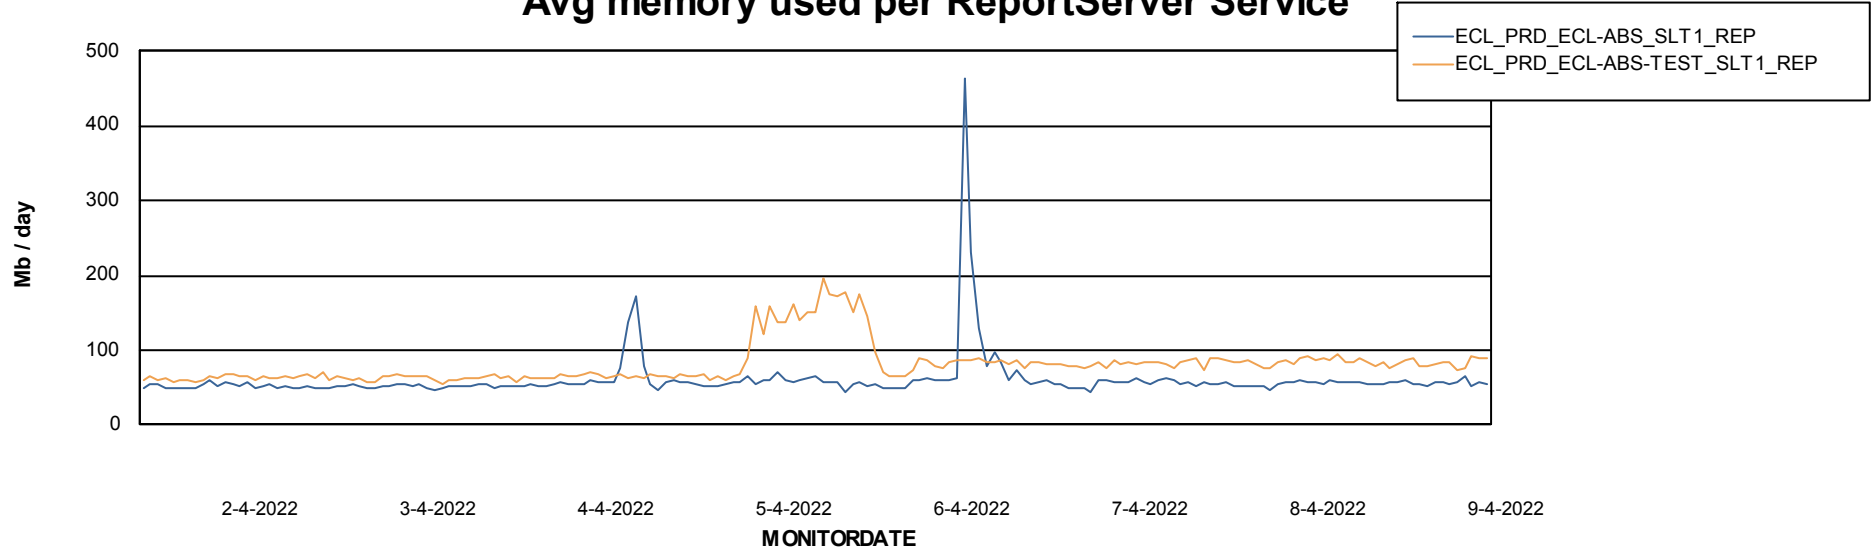

ABSSolute Application ReportServer Services

Avg memory used per ReportServer Service