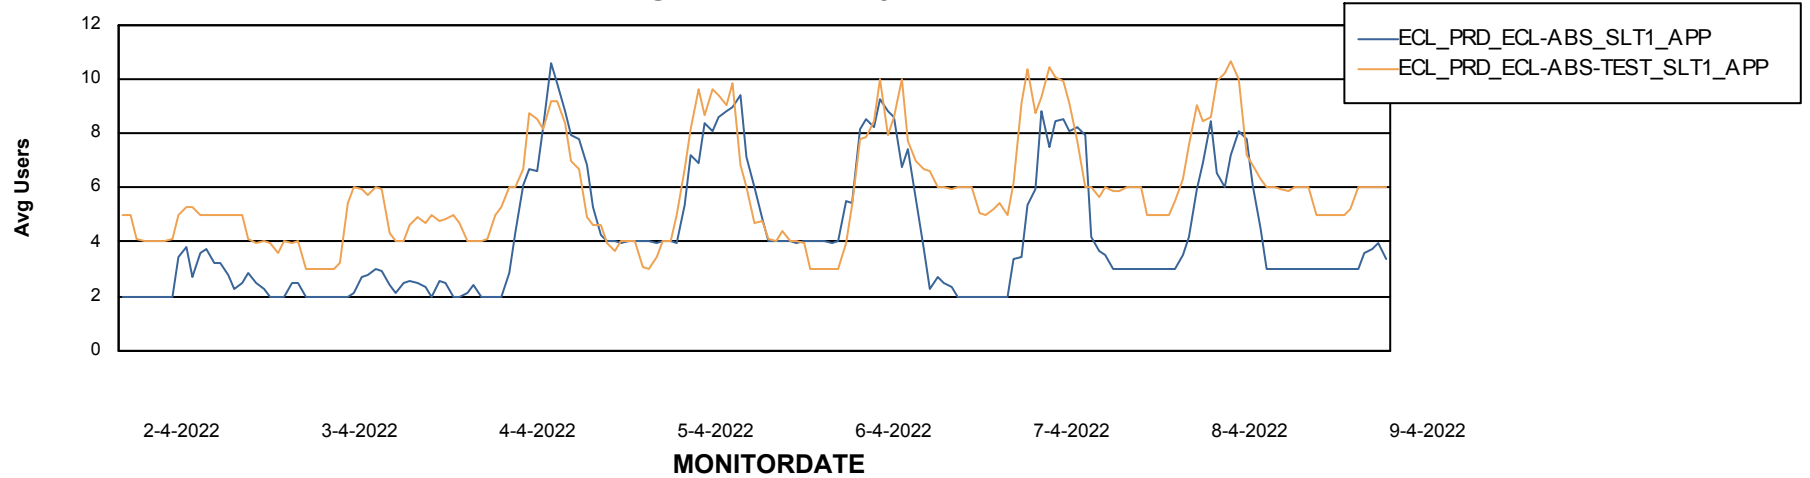

Weekly SLA Customer Report

Customer ECL_Production
Database ID 77

ABSSolute Application Server Services

Avg memory used per ABS Server Service

Avg users per day per ABS server

Weekly SLA Customer Report

Customer ECL_Production
Database ID 77