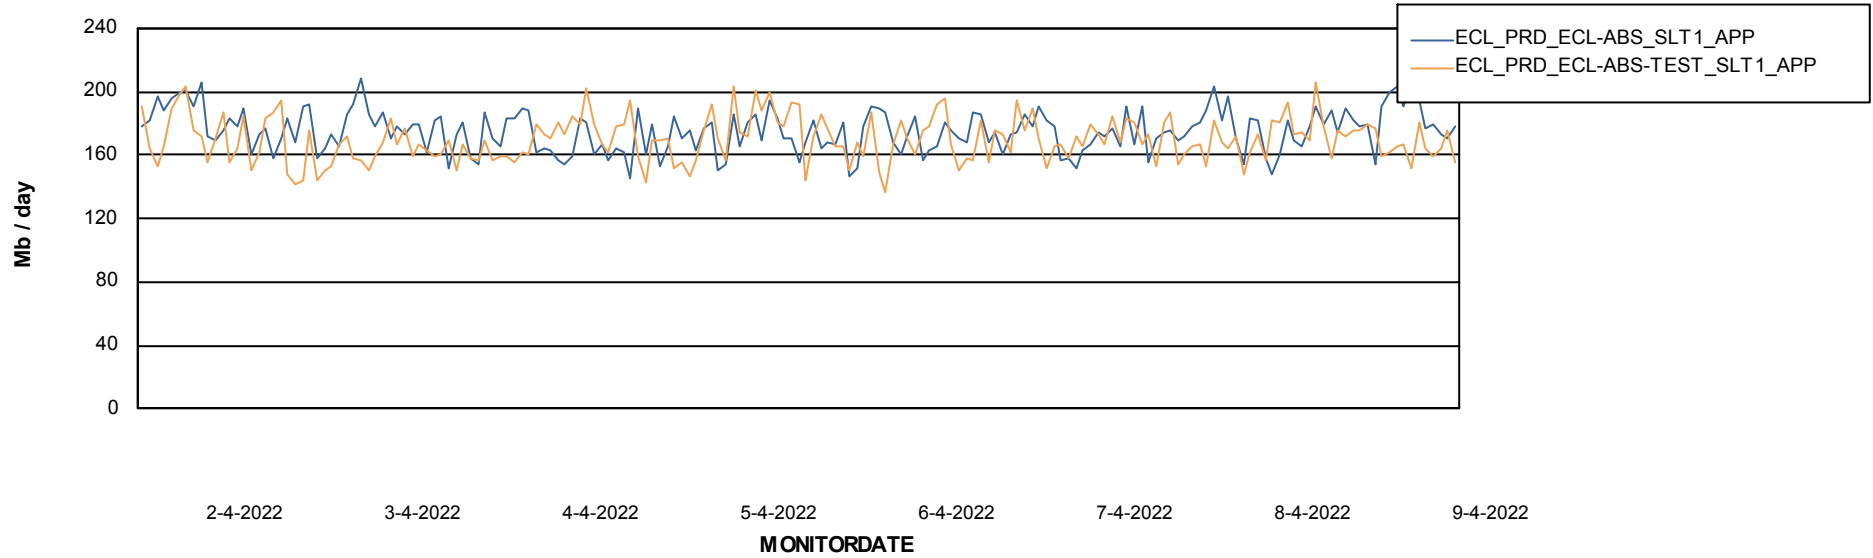

Weekly SLA Customer Report

Customer ECL_Production
Database ID 77

Database Performance ECLDB_Production

Weekly SLA Customer Report

Customer ECL_Production
Database ID 77

Database Performance ECLDB_Standby

DATABASE SIZE ECLDB_Production

Database growth over last month

Weekly SLA Customer Report

Customer ECL_Production
 Database ID 77

Database Tablespace ECLDB_Production

Date	Tablespace Name	Filesize (Gb)	Usedsize (Gb)	Percentage free
9-4-2022	ABSDATA	56	47	16
	INDX	8	4	47
8-4-2022	ABSDATA	56	47	17
	INDX	8	4	47
7-4-2022	ABSDATA	56	47	17
	INDX	8	4	47
6-4-2022	ABSDATA	56	47	17
	INDX	8	4	47
5-4-2022	ABSDATA	56	46	17
	INDX	8	4	47
4-4-2022	ABSDATA	56	46	17
	INDX	8	4	47
3-4-2022	ABSDATA	56	46	18
	INDX	8	4	47

Weekly SLA Customer Report

Customer ECL_Production
Database ID 77

ABSSolute Application Server Services

Avg memory used per ABS Server Service

Avg users per day per ABS server

Weekly SLA Customer Report

Customer ECL_Production
Database ID 77