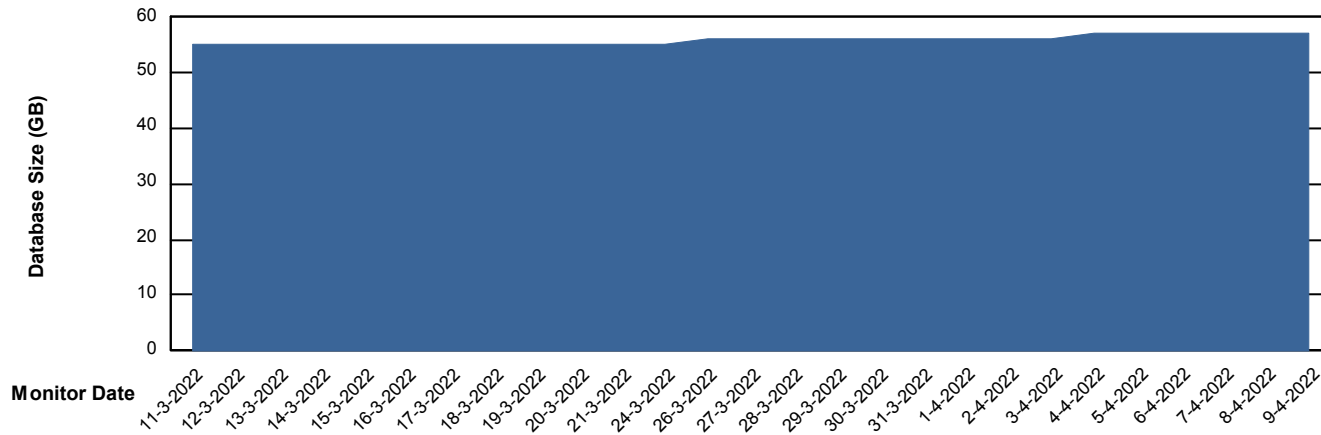

Weekly SLA Customer Report

Customer ECL_Production
Database ID 77

Database Performance ECLDB_Production

Weekly SLA Customer Report

Customer ECL_Production
Database ID 77

Database Performance ECLDB_Standby

DATABASE SIZE ECLDB_Production

Database growth over last month

Weekly SLA Customer Report

Customer ECL_Production
 Database ID 77

Database Tablespace ECLDB_Production

Date	Tablespace Name	Filesize (Gb)	Usedsize (Gb)	Percentage free
9-4-2022	ABSDATA	56	47	16
	INDX	8	4	47
8-4-2022	ABSDATA	56	47	17
	INDX	8	4	47
7-4-2022	ABSDATA	56	47	17
	INDX	8	4	47
6-4-2022	ABSDATA	56	47	17
	INDX	8	4	47
5-4-2022	ABSDATA	56	46	17
	INDX	8	4	47
4-4-2022	ABSDATA	56	46	17
	INDX	8	4	47
3-4-2022	ABSDATA	56	46	18
	INDX	8	4	47