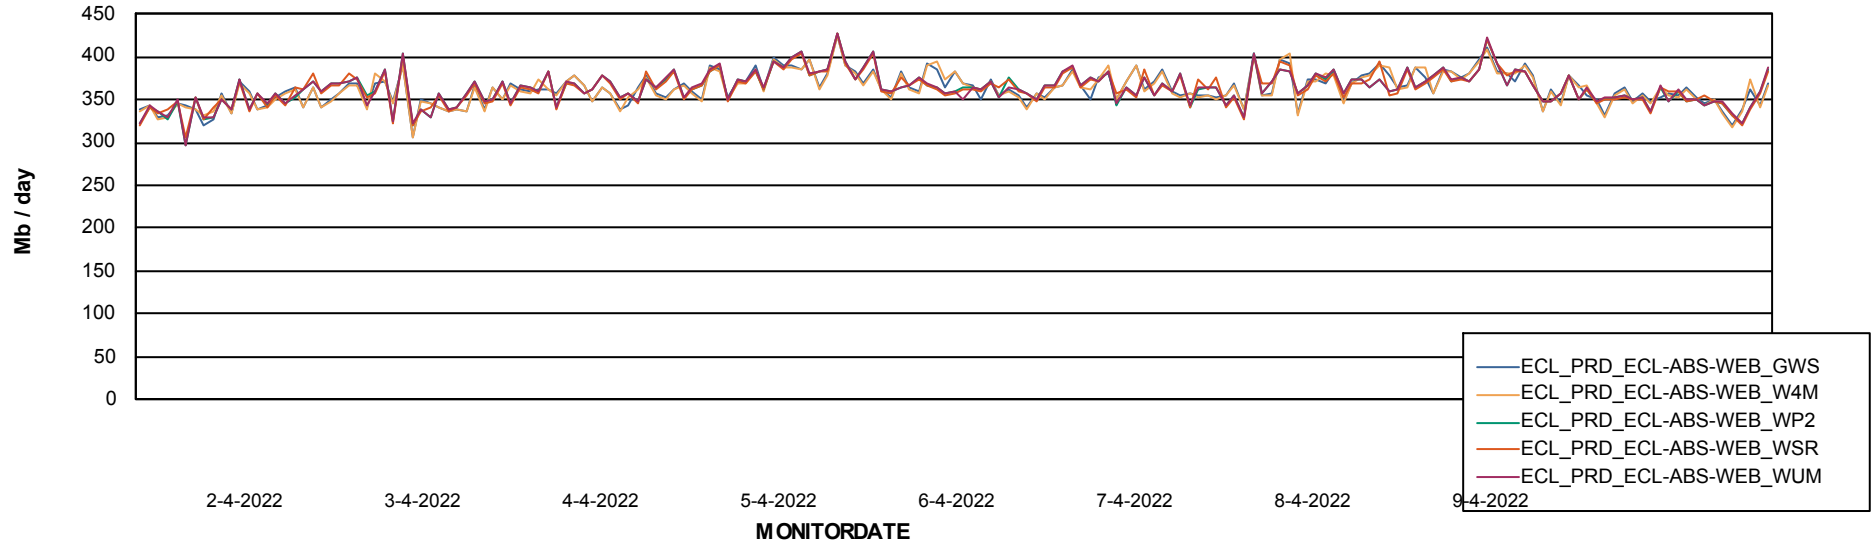

ABSSolute Application ReportServer Services

Avg memory used per ReportServer Service

Weekly SLA Customer Report

Customer ECL_Production
Database ID 77

ABSSolute Web Component Services

Avg memory used per ABS Web component