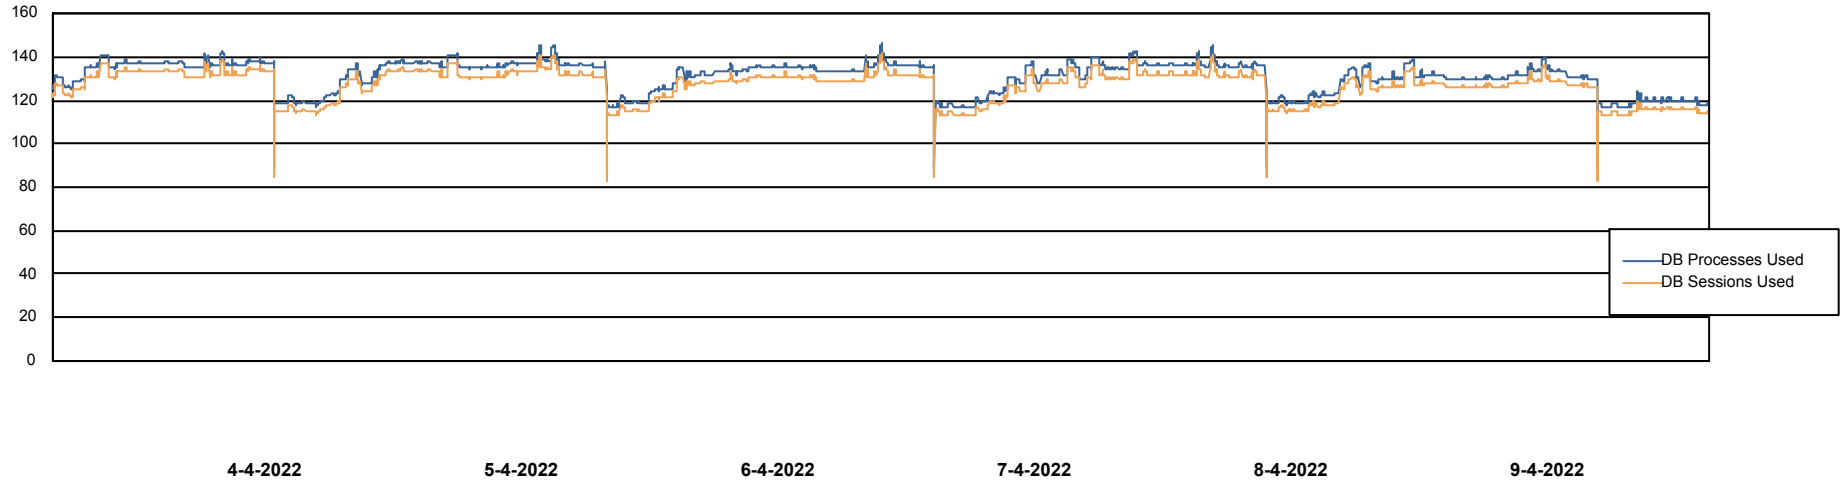

Database Performance DFDDDB_Production

DB Processes Max 600
DB Processes Max 4