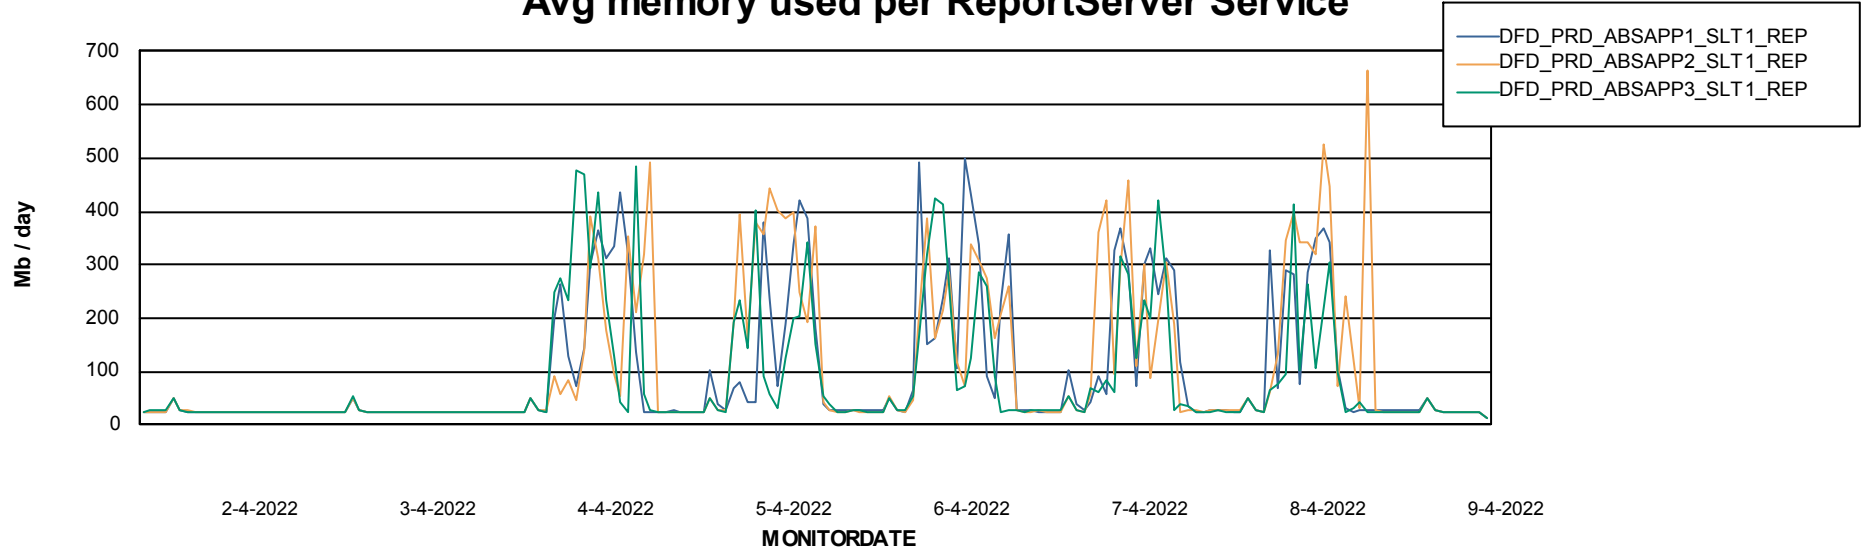

ABSSolute Application ReportServer Services

Avg memory used per ReportServer Service