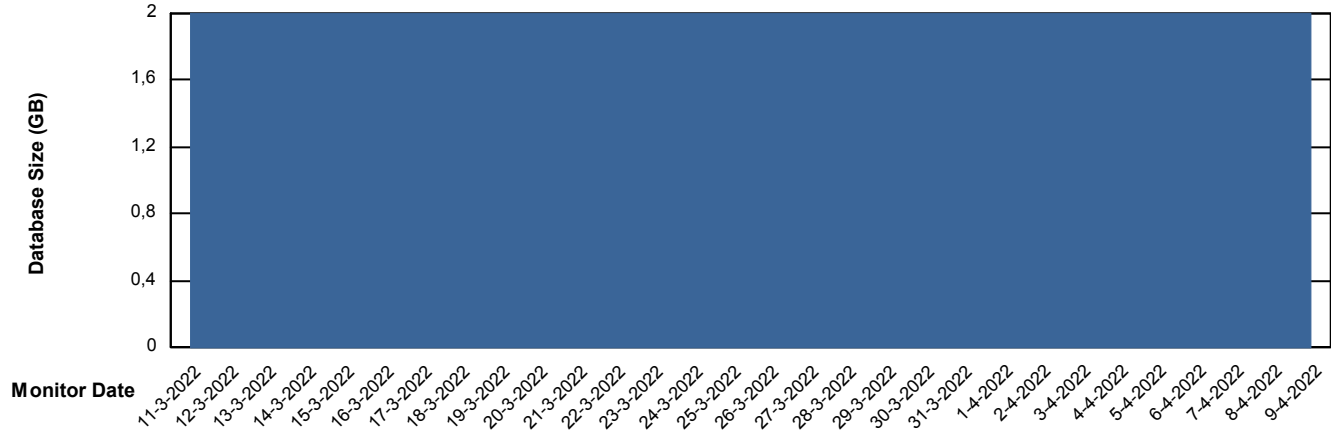

DATABASE SIZE DFDDDB_Production

Database growth over last month