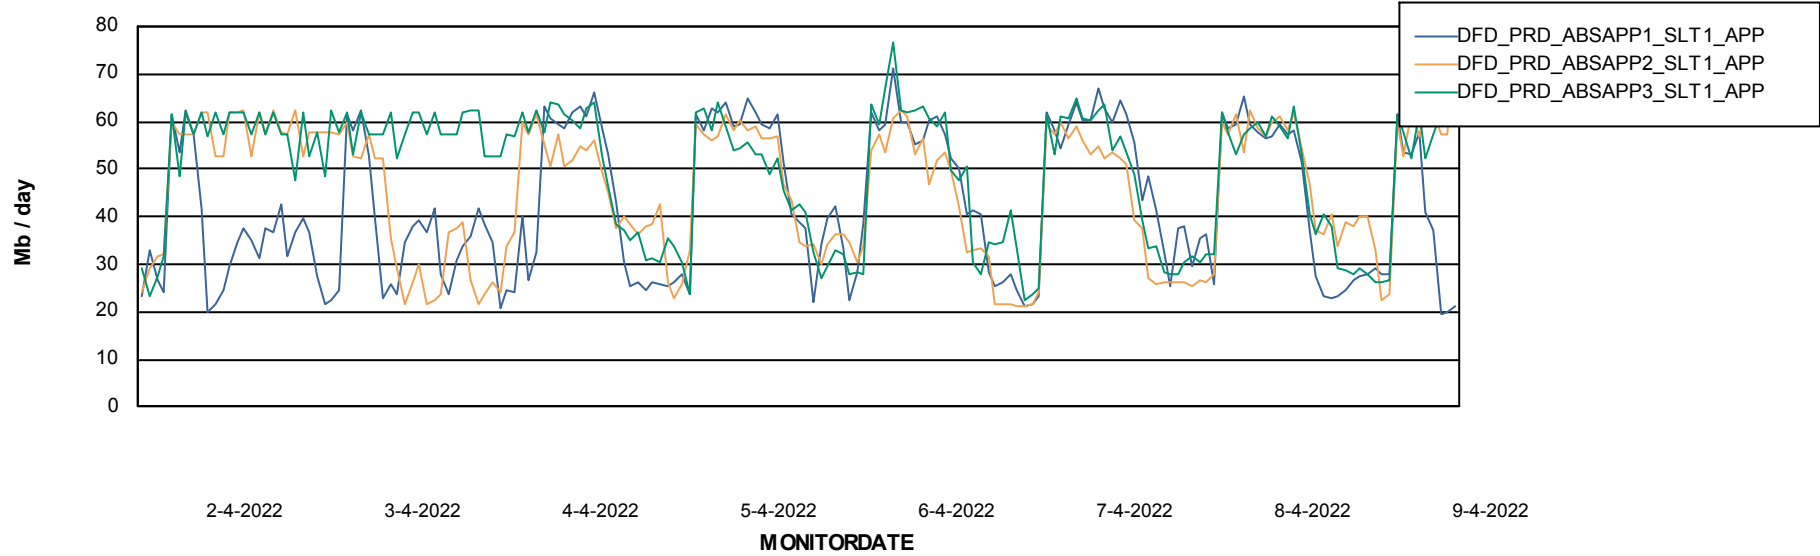

ABSSolute Application Server Services

Avg memory used per ABS Server Service