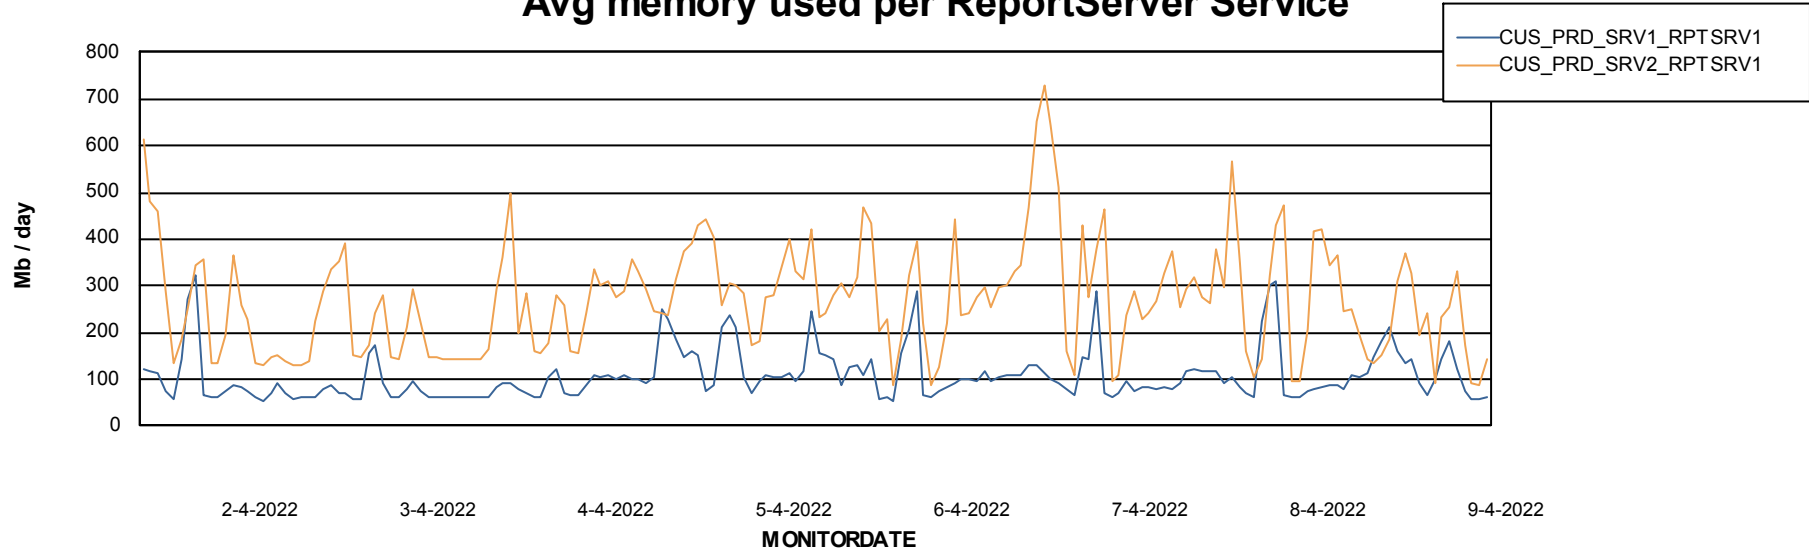

ABSSolute Web Component Services

Avg memory used per ReportServer Service