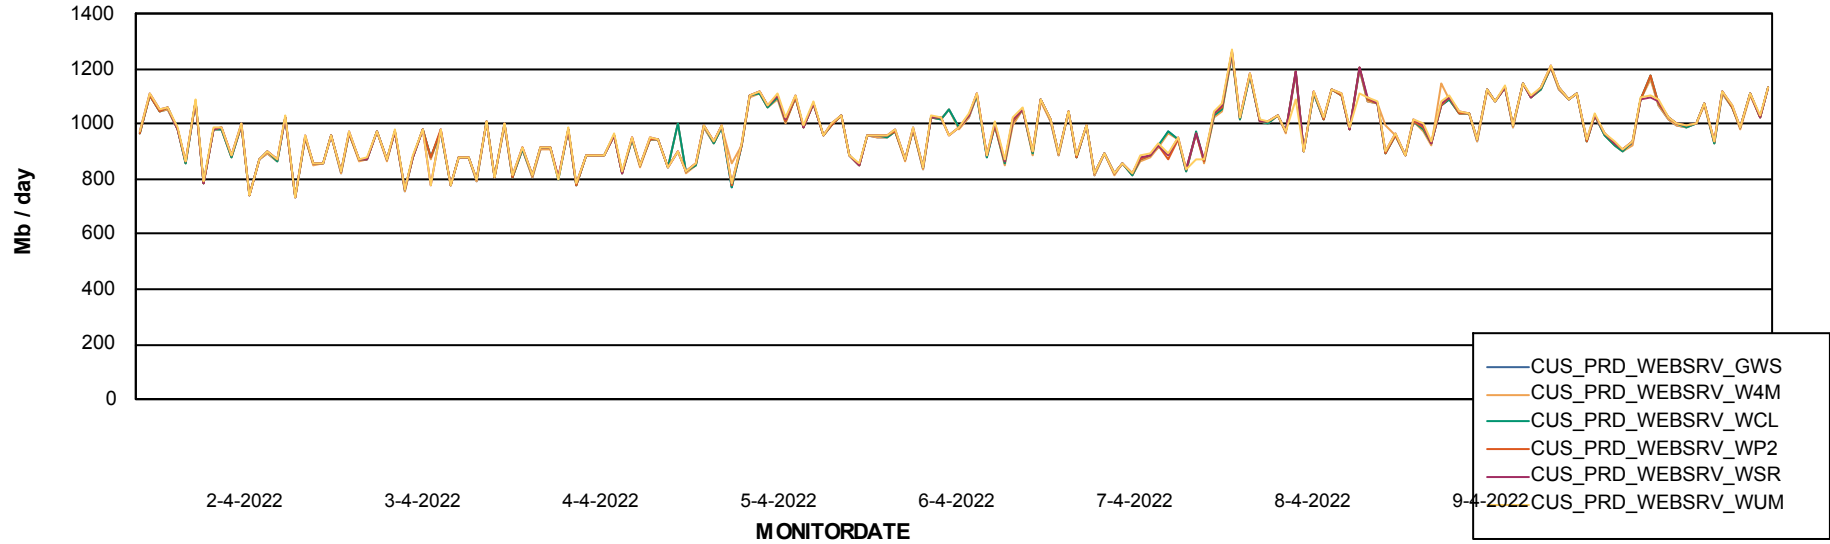

ABSSolute Web Component Services

Avg memory used per ABS Web component