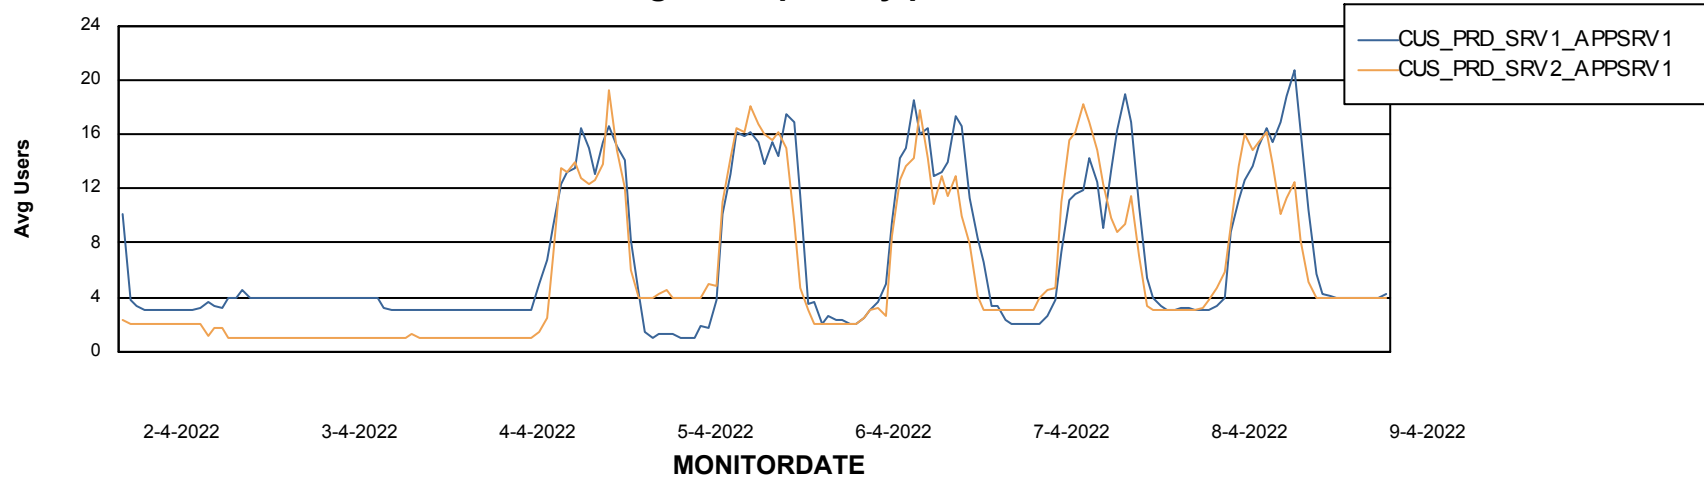

Avg users per day per ABS server