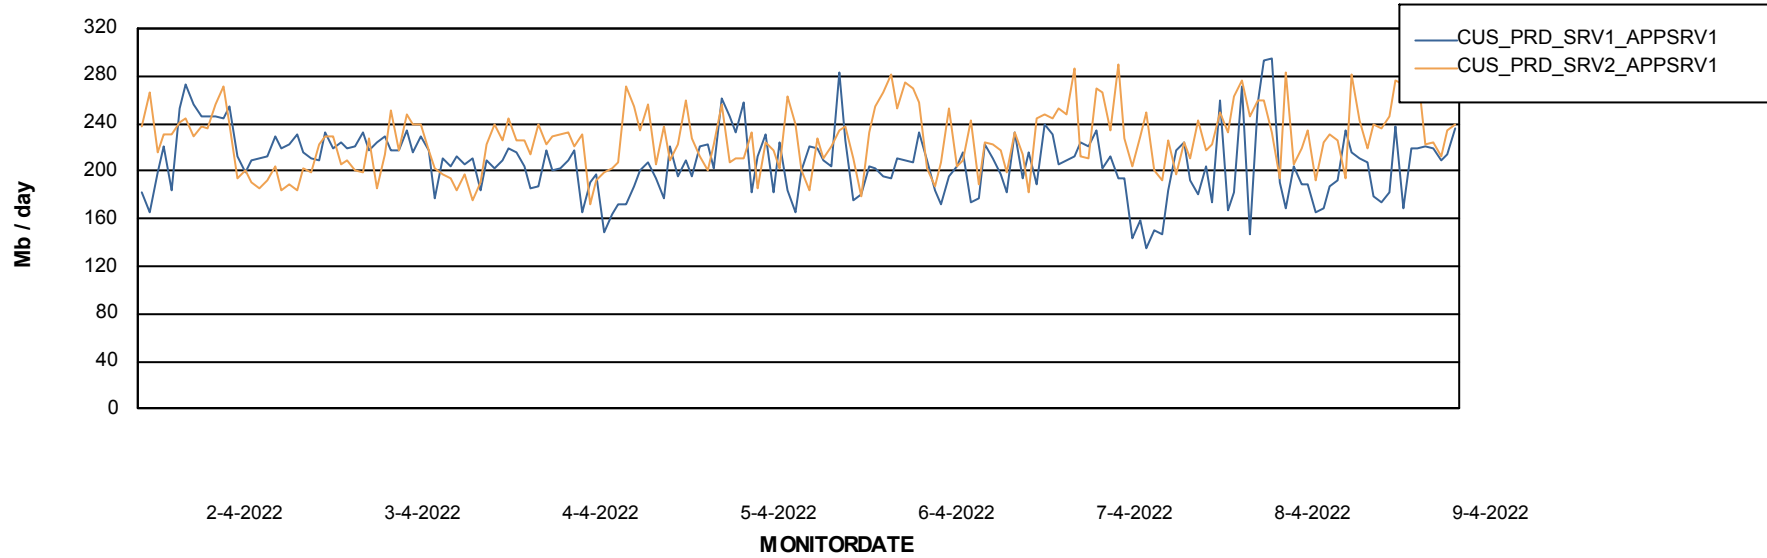

ABSSolute Application Server Services

Avg memory used per ABS Server Service