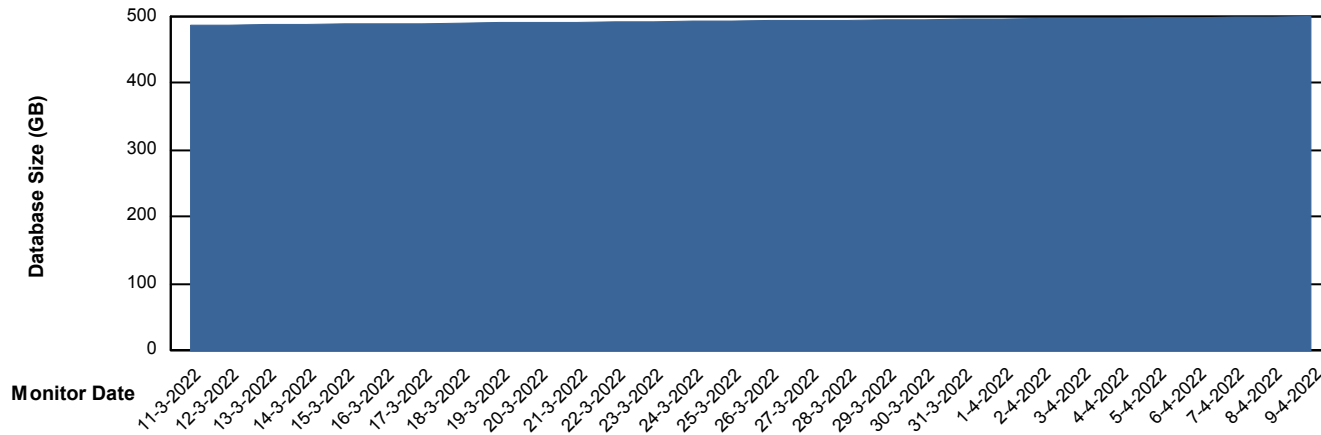

DATABASE SIZE CUS_ProdDB_Primary

Database growth over last month