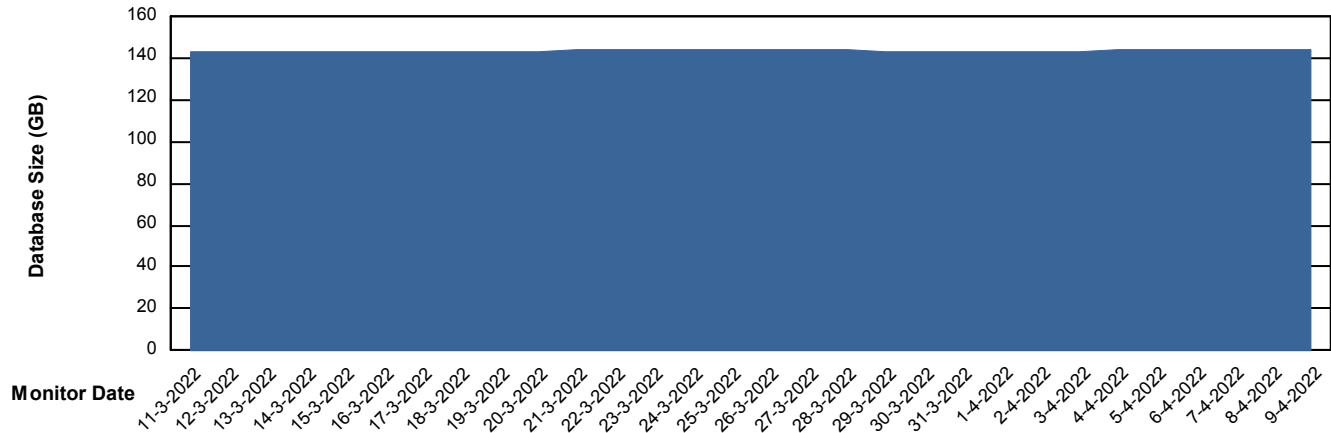

DATABASE SIZE CLODB_TEST_CLO-ORA02

Database growth over last month