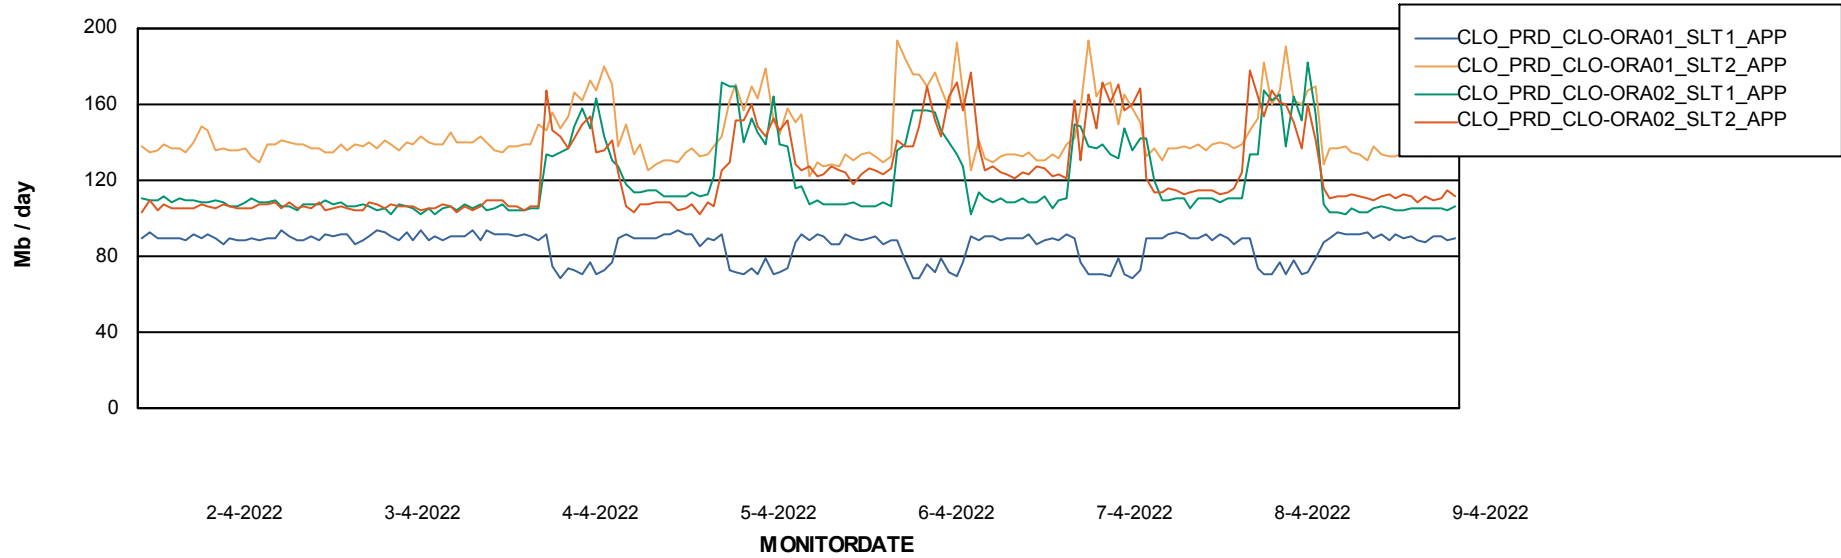

Date	Tablespace Name	Filesize (Gb)	Usedsize (Gb)	Percentage free
9-4-2022	ABSDATA	102	83	19
	INDX	214	179	16
8-4-2022	ABSDATA	102	83	19
	INDX	214	179	16
7-4-2022	ABSDATA	102	83	19
	INDX	214	179	16
6-4-2022	ABSDATA	102	83	19
	INDX	214	179	16
5-4-2022	ABSDATA	102	83	19
	INDX	214	179	16
4-4-2022	ABSDATA	102	83	19
	INDX	214	179	16
3-4-2022	ABSDATA	102	83	19
	INDX	214	179	17

Weekly SLA Customer Report

Customer CLO Production
Database ID 38

Database Tablespace CLODB_TEST_CLO-ORA02

Date	Tablespace Name	Filesize (Gb)	Usedsize (Gb)	Percentage free
9-4-2022	ABSDATA	88	47	47
	INDX	112	94	16
8-4-2022	ABSDATA	88	47	47
	INDX	112	94	16
7-4-2022	ABSDATA	88	47	47
	INDX	112	94	16
6-4-2022	ABSDATA	88	47	47
	INDX	112	94	16
5-4-2022	ABSDATA	88	47	47
	INDX	112	94	16
4-4-2022	ABSDATA	88	47	47
	INDX	112	94	16
3-4-2022	ABSDATA	88	47	47
	INDX	112	94	16

Weekly SLA Customer Report

Customer CLO Production
Database ID 38

ABSSolute Application Server Services

Avg memory used per ABS Server Service

Avg users per day per ABS server

Weekly SLA Customer Report

Customer CLO Production
Database ID 38