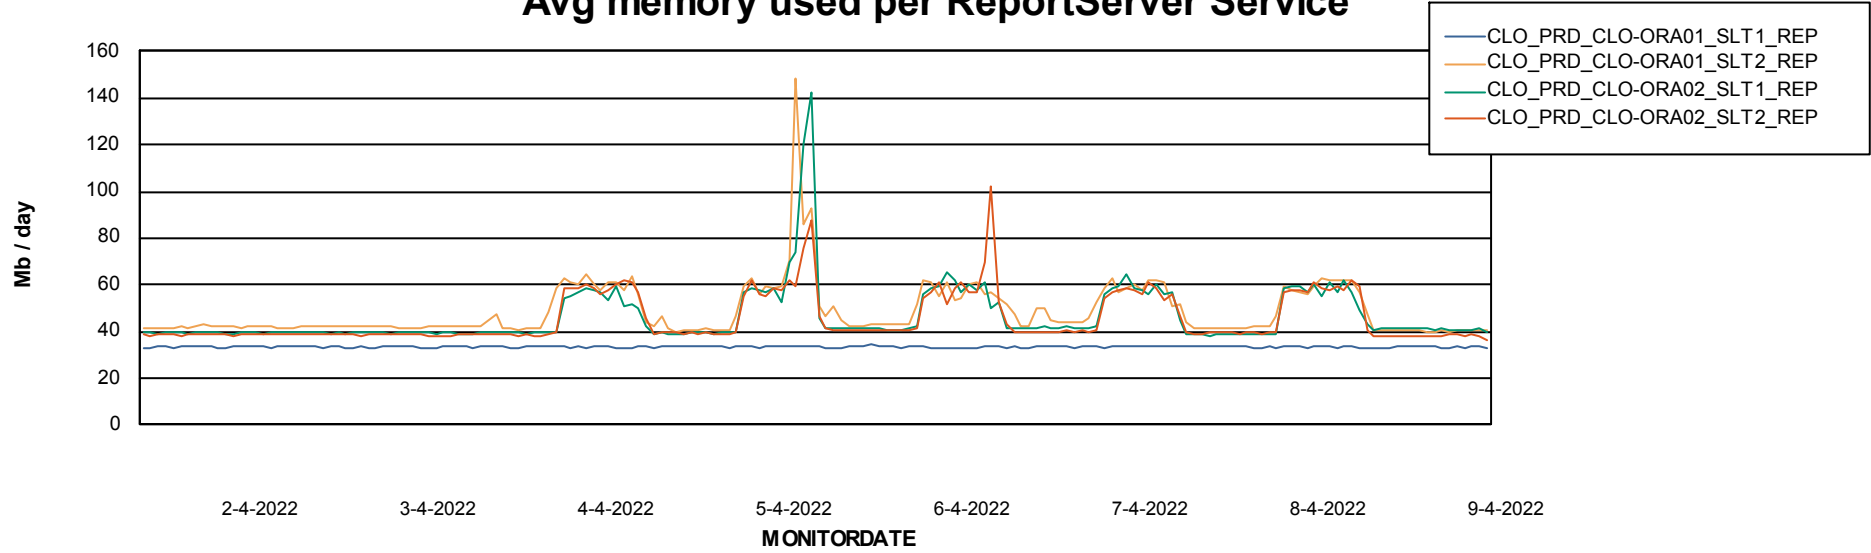

ABSSolute Application ReportServer Services

Avg memory used per ReportServer Service