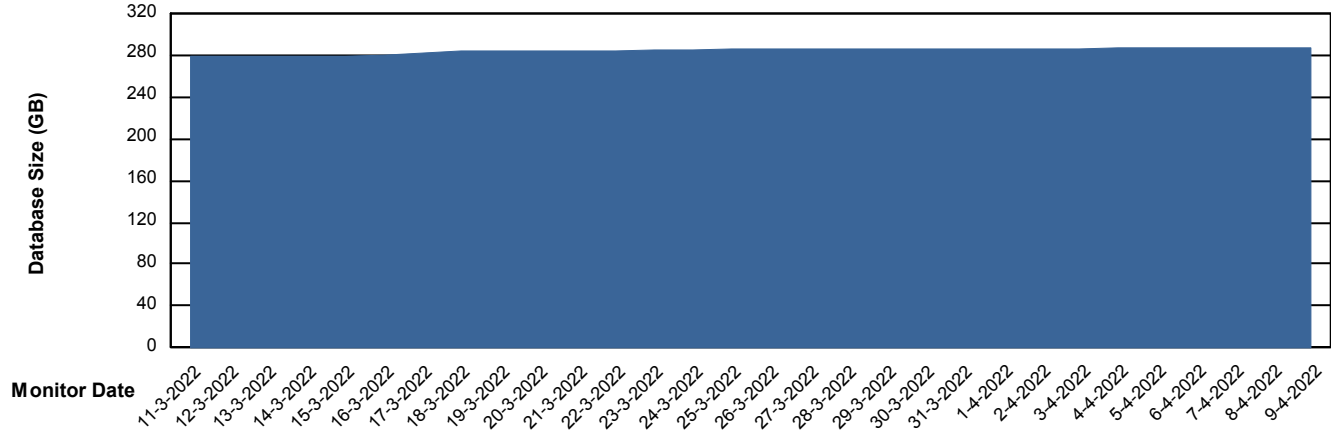

DATABASE SIZE CLODB_PRD_CLO-ORA01

Database growth over last month