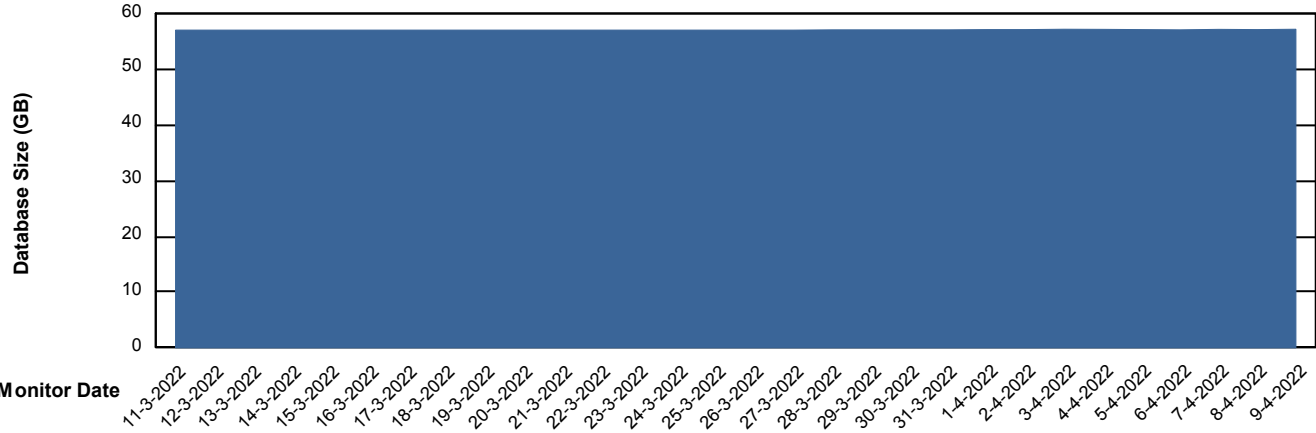

Weekly SLA Customer Report

Customer CIW Production
Database ID 45

Database Performance CIWDB_Production

Weekly SLA Customer Report

Customer CIW Production
Database ID 45

Database Performance CIWDB_Standby

Weekly SLA Customer Report

Customer CIW Production
 Database ID 45

DATABASE SIZE CIWDB_Production

Database growth over last month

Database Tablespace CIWDB_Production

Date	Tablespace Name	Filesize (Gb)	Usedsize (Gb)	Percentage free
9-4-2022	ABSDATA	51	44	14
	INDX	12	6	50
8-4-2022	ABSDATA	51	44	14
	INDX	12	6	50
7-4-2022	ABSDATA	51	44	14
	INDX	12	6	50
6-4-2022	ABSDATA	51	44	14
	INDX	12	6	50
5-4-2022	ABSDATA	51	44	14
	INDX	12	6	50
4-4-2022	ABSDATA	51	44	14
	INDX	12	6	50
3-4-2022	ABSDATA	51	44	14
	INDX	12	6	50