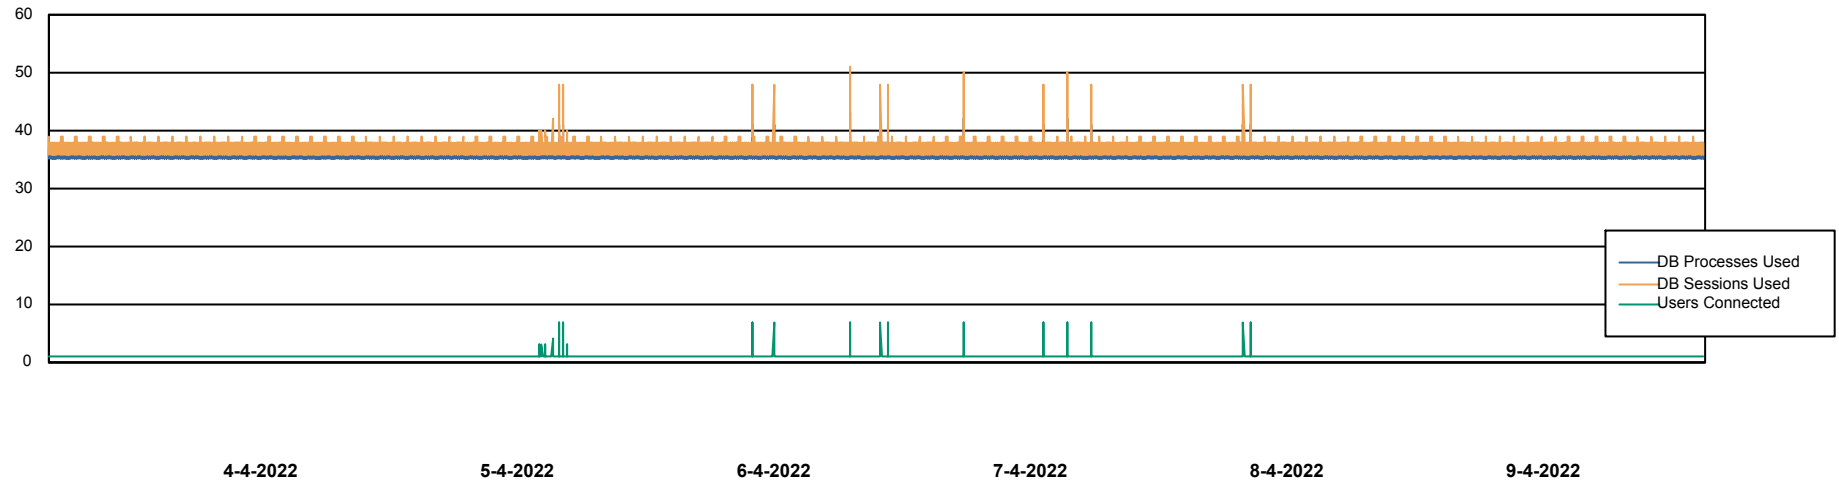

Weekly SLA Customer Report

Customer CIW Production
Database ID 45

Database Performance CIWDB_Production

Weekly SLA Customer Report

Customer CIW Production
Database ID 45

Database Performance CIWDB_Standby

Weekly SLA Customer Report

Customer CIW Production
 Database ID 45

DATABASE SIZE CIWDB_Production

Database growth over last month

Database Tablespace CIWDB_Production

Date	Tablespace Name	Filesize (Gb)	Usedsize (Gb)	Percentage free
9-4-2022	ABSDATA	51	44	14
	INDX	12	6	50
8-4-2022	ABSDATA	51	44	14
	INDX	12	6	50
7-4-2022	ABSDATA	51	44	14
	INDX	12	6	50
6-4-2022	ABSDATA	51	44	14
	INDX	12	6	50
5-4-2022	ABSDATA	51	44	14
	INDX	12	6	50
4-4-2022	ABSDATA	51	44	14
	INDX	12	6	50
3-4-2022	ABSDATA	51	44	14
	INDX	12	6	50