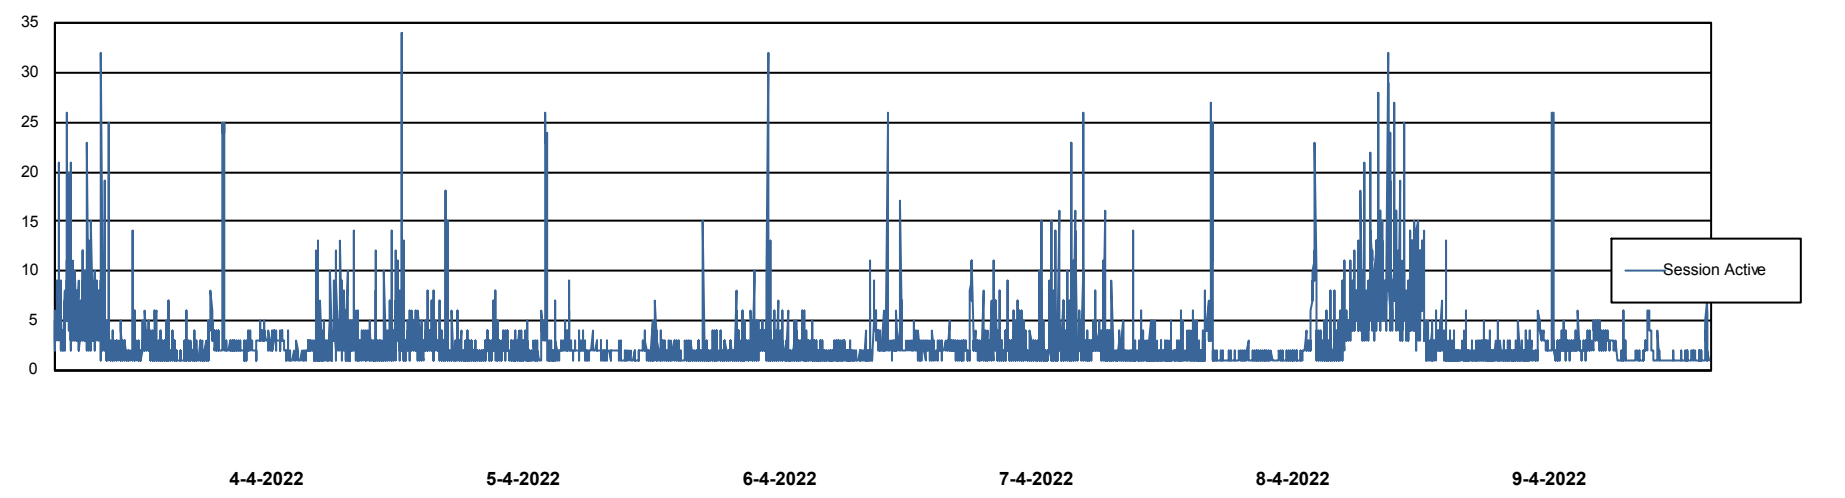

Weekly SLA Customer Report

Customer BGG_Production
Database ID 58

Database Performance BGGDB_BI

Weekly SLA Customer Report

Customer BGG_Production
Database ID 58

Database Performance BGGDB_Production

Weekly SLA Customer Report