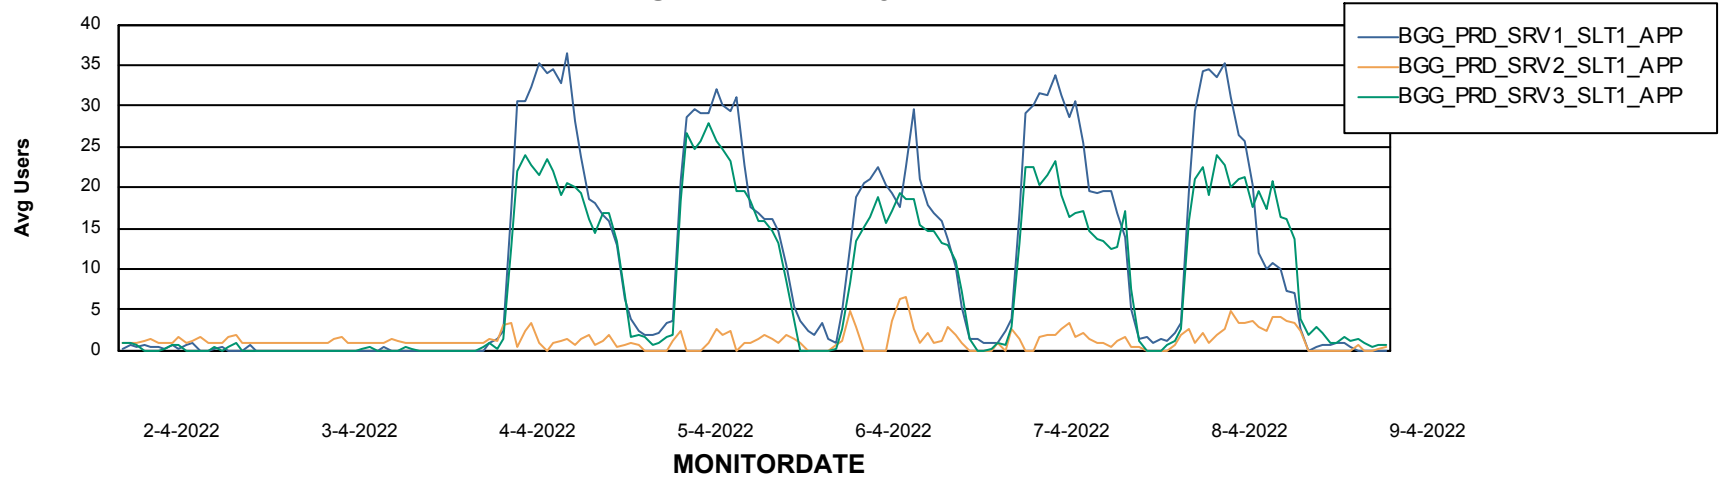

Avg users per day per ABS server