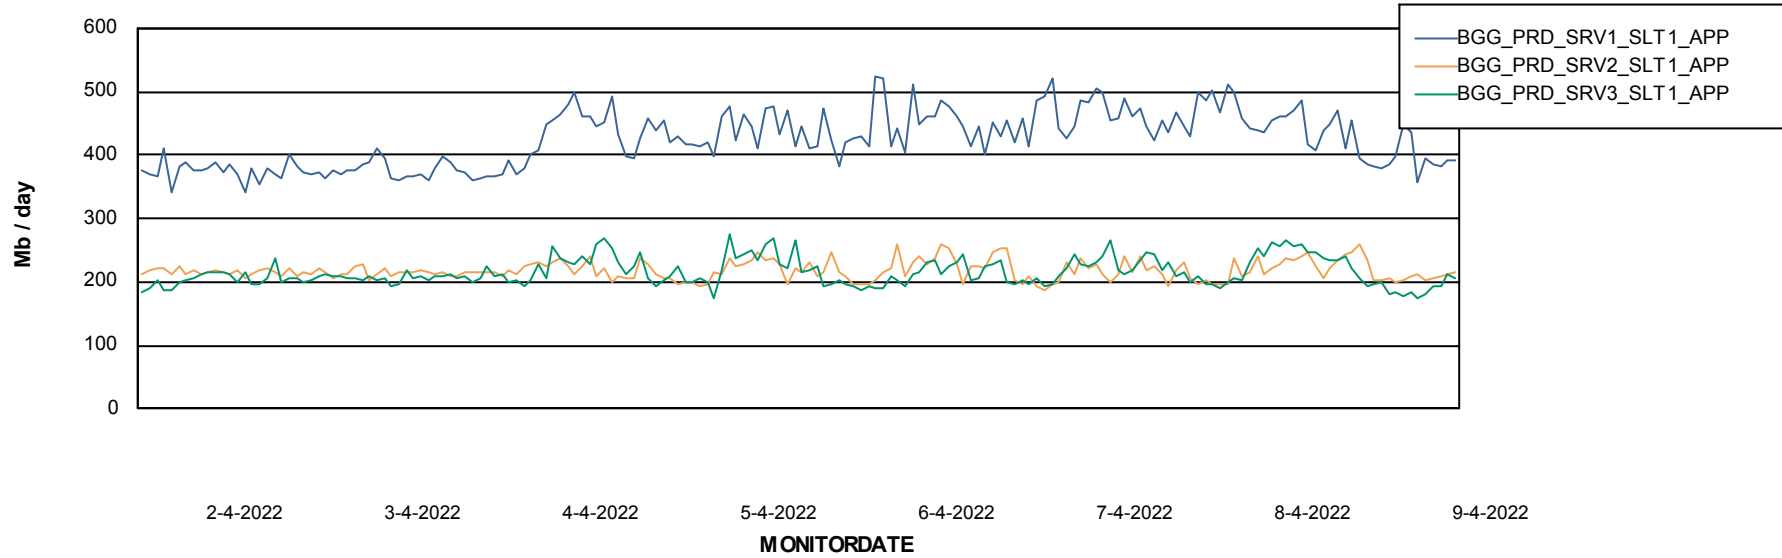

ABSSolute Application Server Services

Avg memory used per ABS Server Service