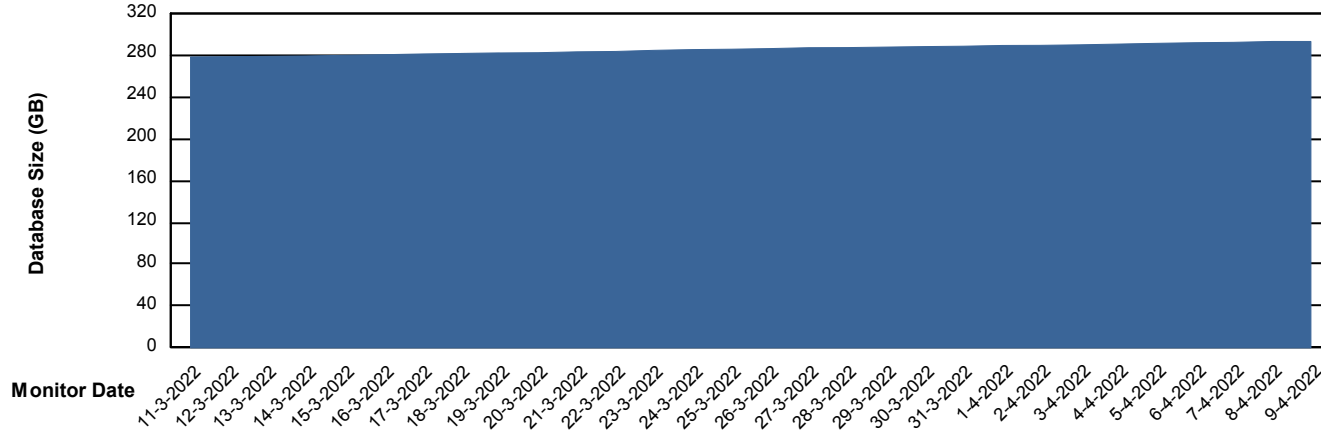

Customer BGG_Production
Database ID 58

Database Performance BGGDB_Standby

Weekly SLA Customer Report

Customer BGG_Production
Database ID 58

DATABASE SIZE BGGDB_BI

Database growth over last month

DATABASE SIZE BGGDB_Production