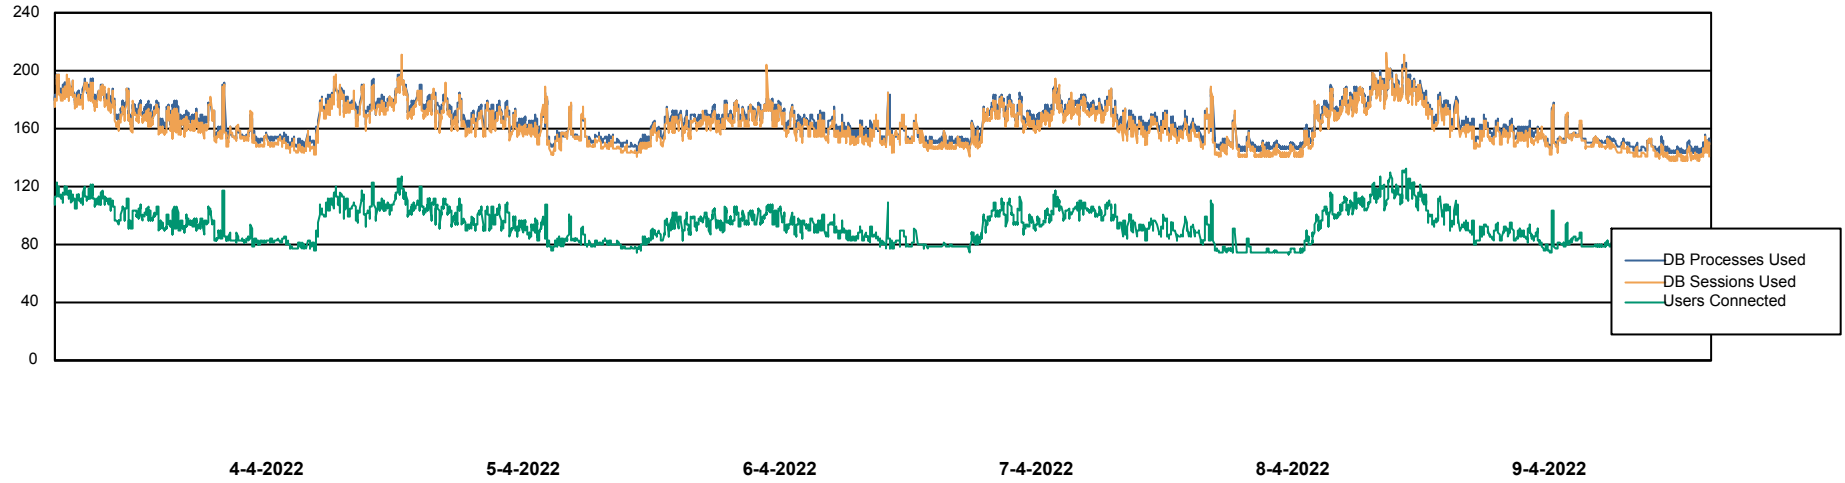

Weekly SLA Customer Report

Customer BGG_Production
Database ID 58

Database Performance BGGDB_BI

Weekly SLA Customer Report

Customer BGG_Production
Database ID 58

Database Performance BGGDB_Production

Weekly SLA Customer Report