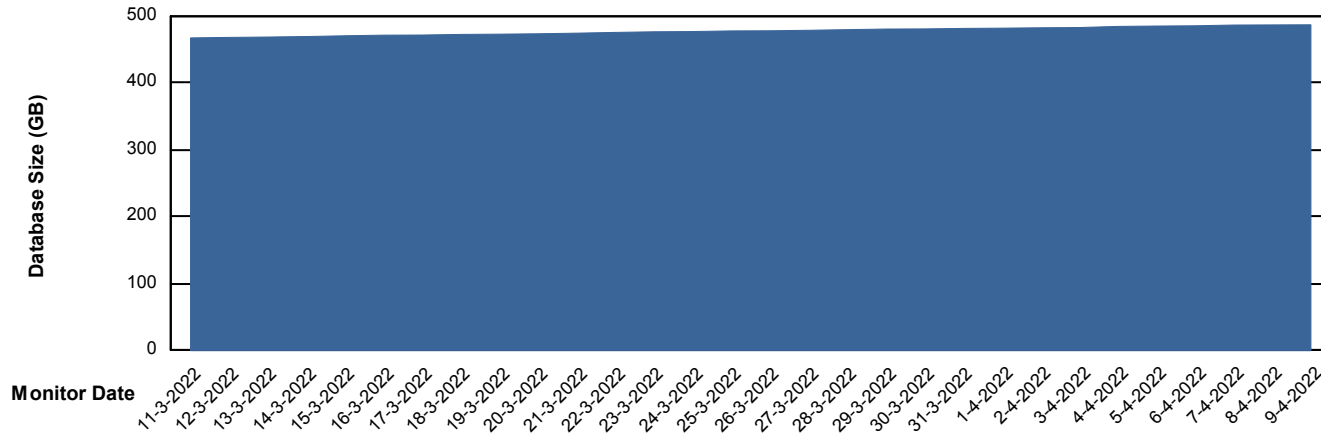

DATABASE SIZE BGGDB_Production

Database growth over last month