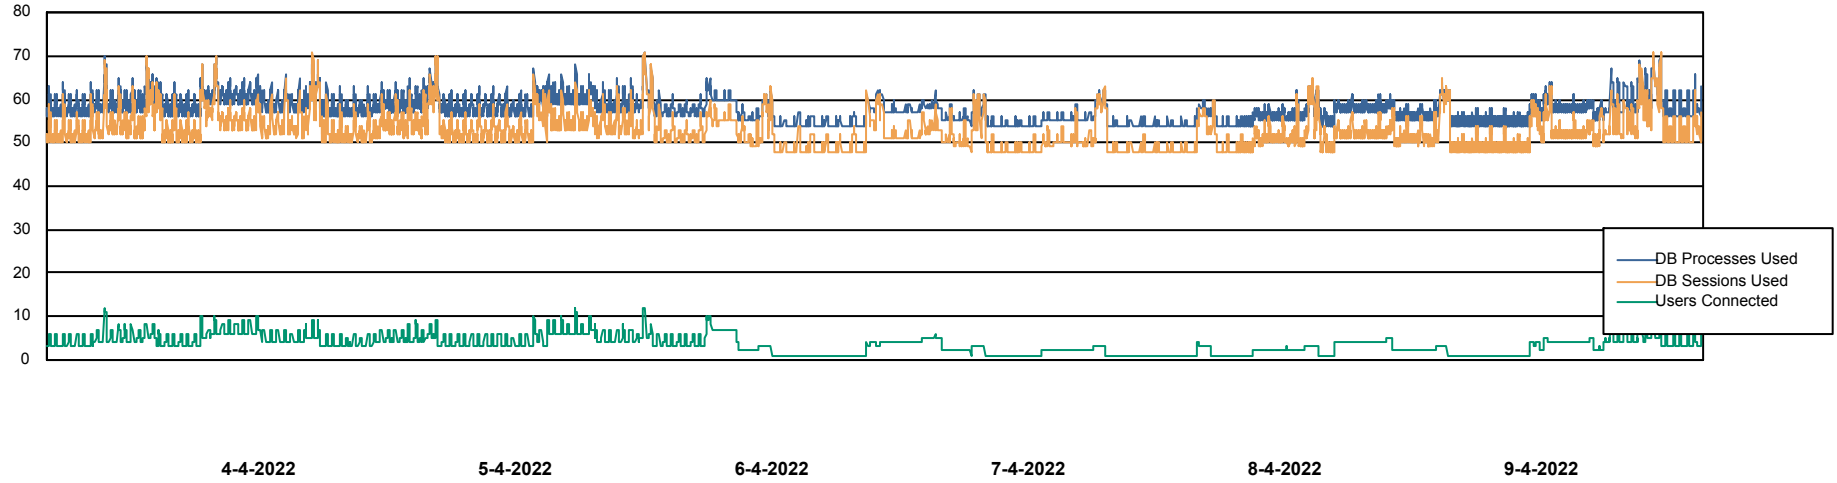

Harddisk Usage BGG_PRD_SRV4

| | Free disk space on / (%) | Total disk space on / (Gb) | Used disk space on / (Gb) | Free disk space on /abs (%) | Free disk space on /home (%) | Free disk space on /opt (%) | Total disk space on /opt (Gb) | Used disk space on /opt (Gb) | Free disk space on /opt/abs (%) | Total disk space on /opt/abs |
|----------|--------------------------|----------------------------|---------------------------|-----------------------------|------------------------------|-----------------------------|-------------------------------|------------------------------|---------------------------------|------------------------------|
| 9-4-2022 | 27 | 1 | 1 | 43 | 98 | 88 | 1 | 0 | 43 | 15 |
| 8-4-2022 | 27 | 1 | 1 | 42 | 98 | 88 | 1 | 0 | 42 | 15 |
| 7-4-2022 | 27 | 1 | 1 | 42 | 98 | 88 | 1 | 0 | 42 | 15 |
| 6-4-2022 | 27 | 1 | 1 | 42 | 98 | 88 | 1 | 0 | 42 | 15 |
| 5-4-2022 | 27 | 1 | 1 | 42 | 98 | 88 | 1 | 0 | 42 | 15 |
| 4-4-2022 | 27 | 1 | 1 | 42 | 98 | 88 | 1 | 0 | 42 | 15 |
| 3-4-2022 | 27 | 1 | 1 | 42 | 98 | 88 | 1 | 0 | 42 | 15 |

Weekly SLA Customer Report

Customer BGG_Production
Database ID 58

Database Performance BGGDB_BI

Weekly SLA Customer Report

Customer BGG_Production
Database ID 58

Database Performance BGGDB_Production

Weekly SLA Customer Report