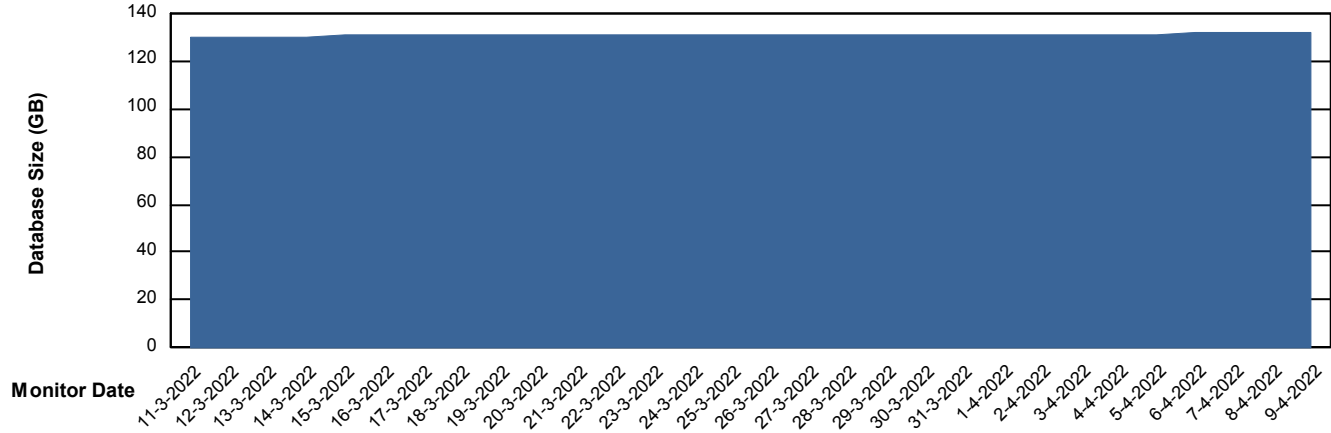

DATABASE SIZE AUJ Prod. BI DB (PABSBI1 server)

Database growth over last month