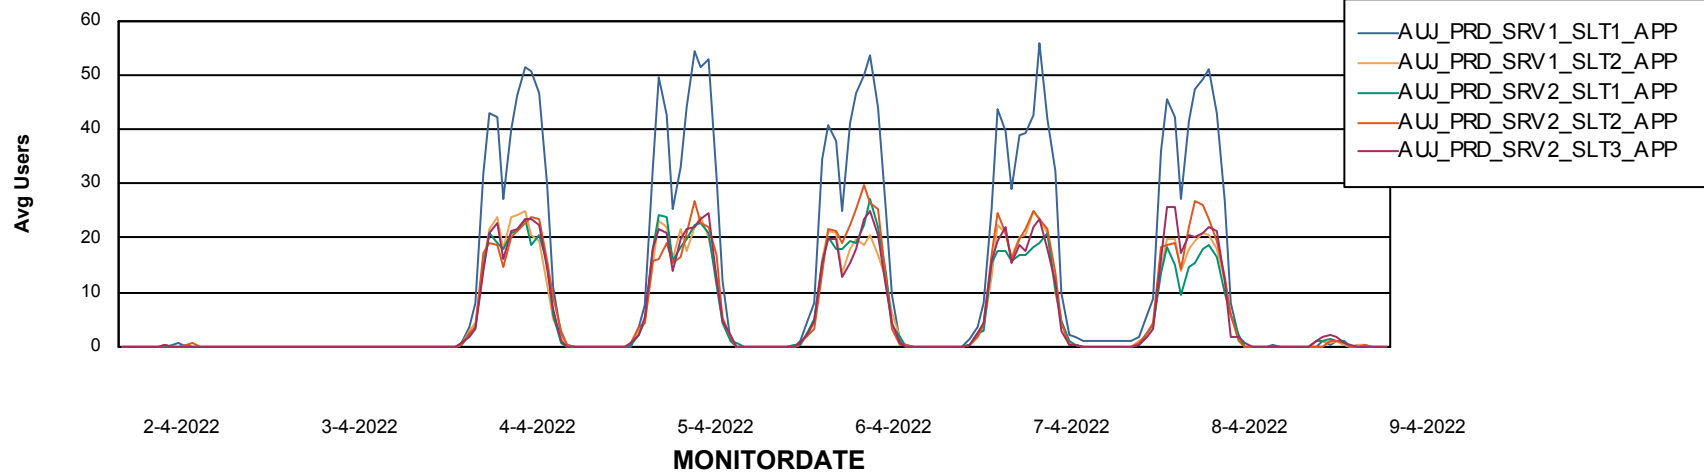

Weekly SLA Customer Report

Customer AUJ Production
Database ID 41

ABSSolute Application Server Services

Avg memory used per ABS Server Service

Avg users per day per ABS server

Weekly SLA Customer Report

Customer AUJ Production
Database ID 41