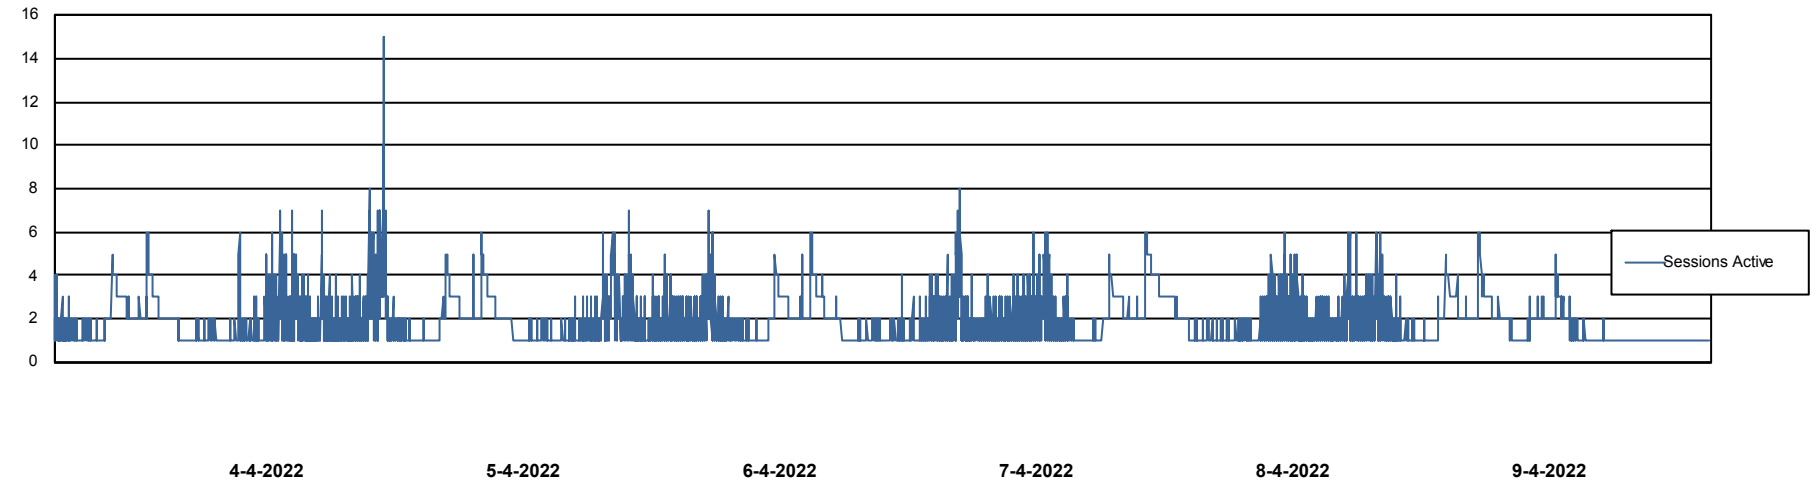

Weekly SLA Customer Report

Customer AUJ Production
Database ID 41

Database Performance AUJ Prod. BI DB (PABSBI1 server)

Weekly SLA Customer Report

Customer AUJ Production
Database ID 41

Database Performance AUJ_DB1_Primary