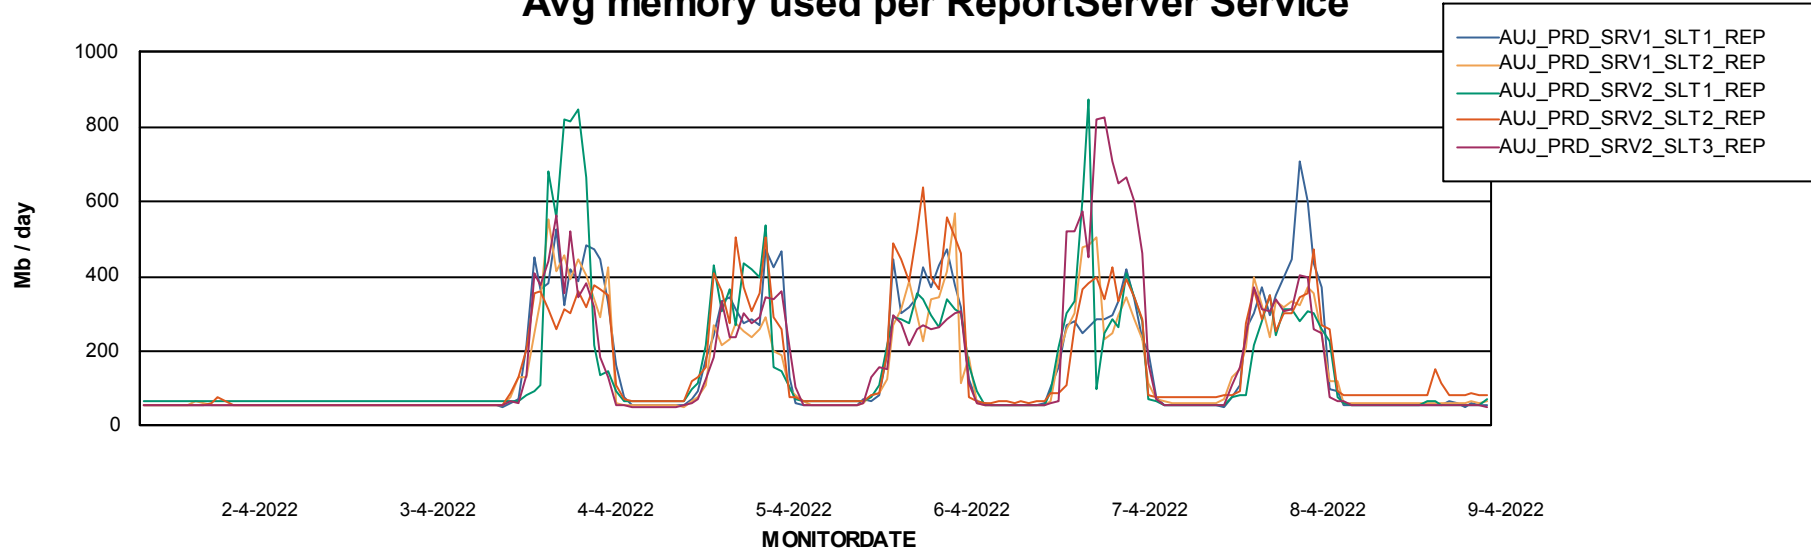

ABSSolute Application ReportServer Services

Avg memory used per ReportServer Service