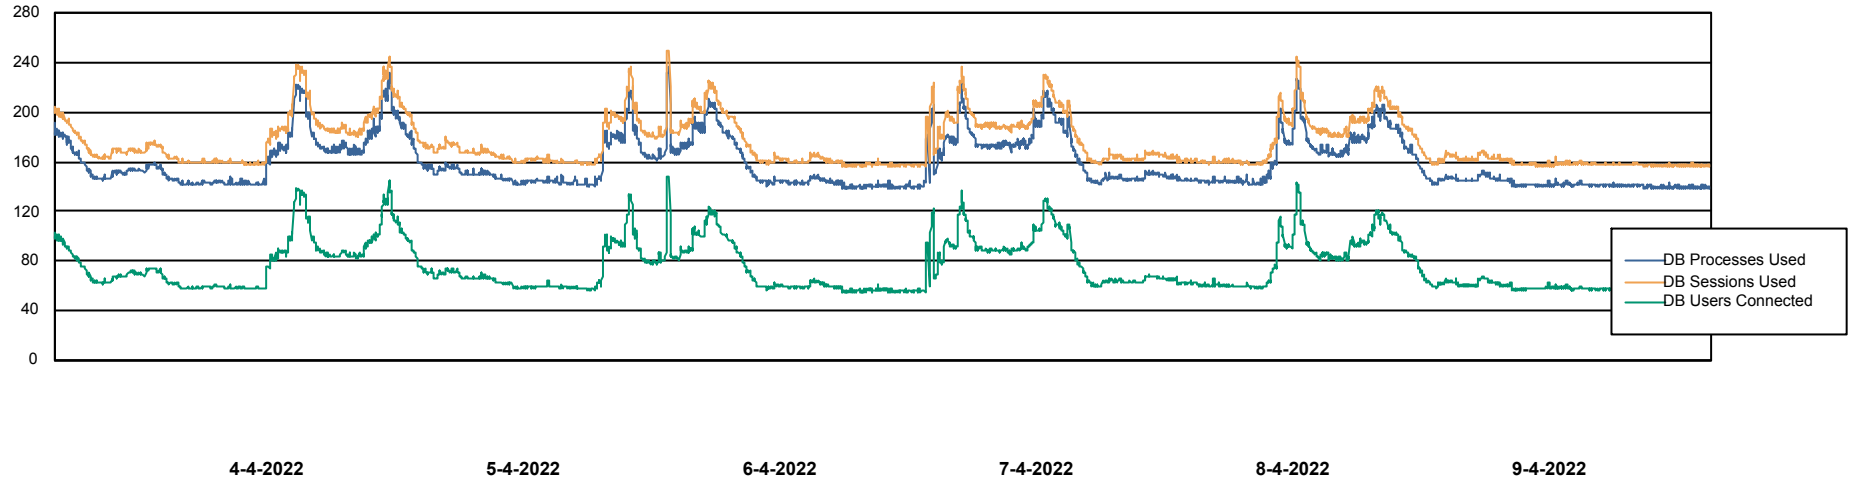

Weekly SLA Customer Report

Customer AUJ Production
Database ID 41

Database Performance AUJ Prod. BI DB (PABSBI1 server)

Weekly SLA Customer Report

Customer AUJ Production
Database ID 41

Database Performance AUJ_DB1_Primary