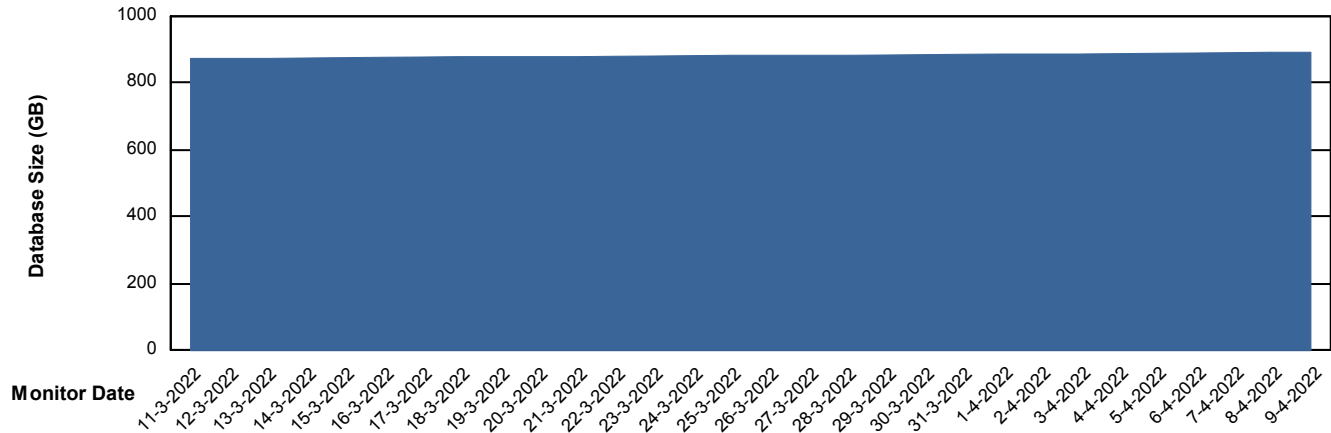

Weekly SLA Customer Report

Customer AUJ Production
Database ID 41

DATABASE SIZE AUJ Prod. BI DB (PABSBI1 server)

Database growth over last month

DATABASE SIZE AUJ_DB1_Primary

Database growth over last month