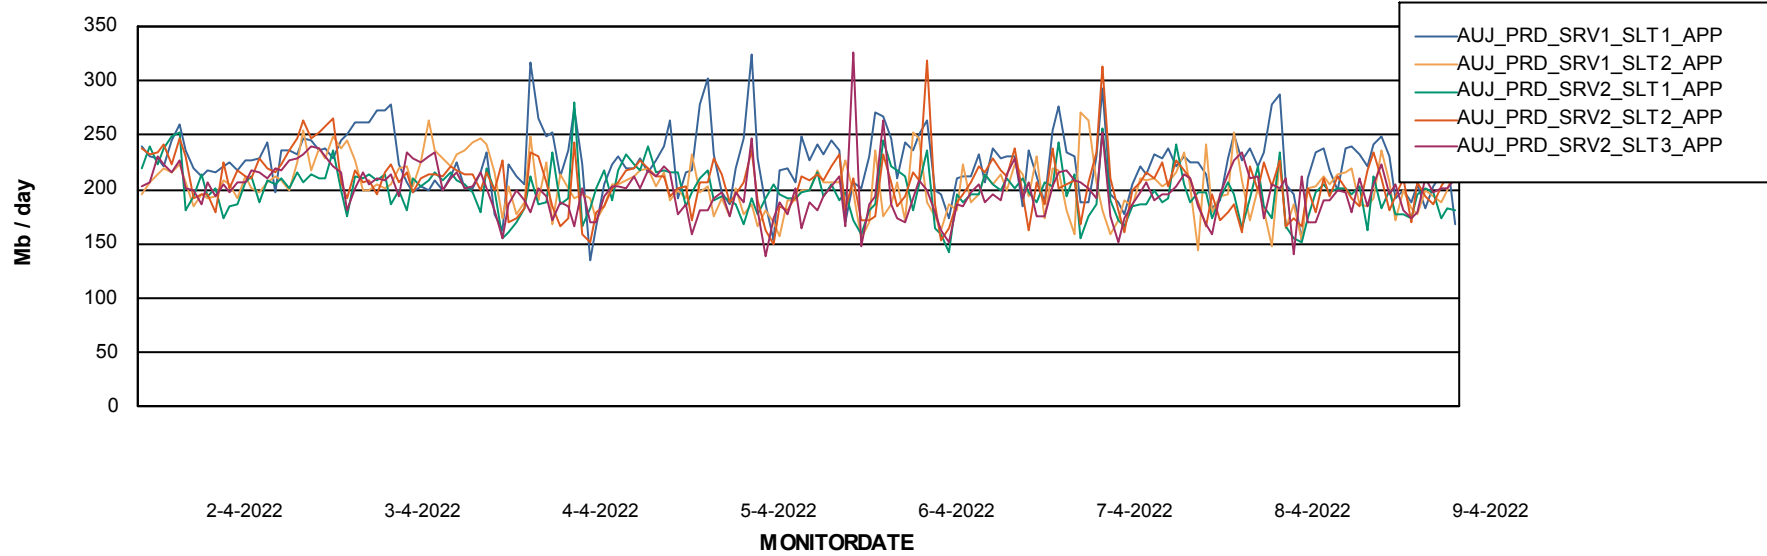

ABSSolute Application Server Services

Avg memory used per ABS Server Service