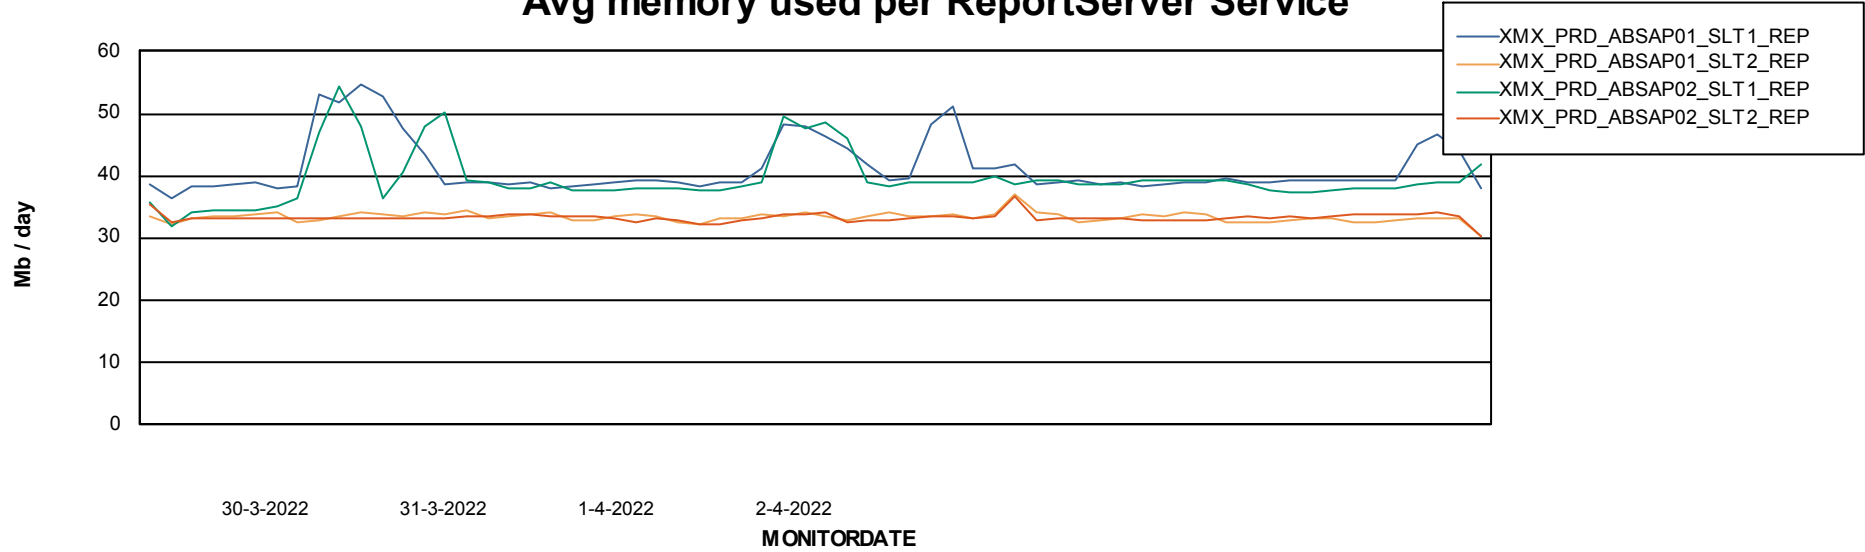

Avg memory used per ABS Server Service

Avg users per day per ABS server

Weekly SLA Customer Report

Customer XMX Production
Database ID 146

ABSSolute Application ReportServer Services

Avg memory used per ReportServer Service

Weekly SLA Customer Report

Customer XMX Production
Database ID 146

ABSSolute Web Component Services

Avg memory used per ABS Web component

Weekly SLA Customer Report

Customer XMX Production
Database ID 146

Disaster per ABS component