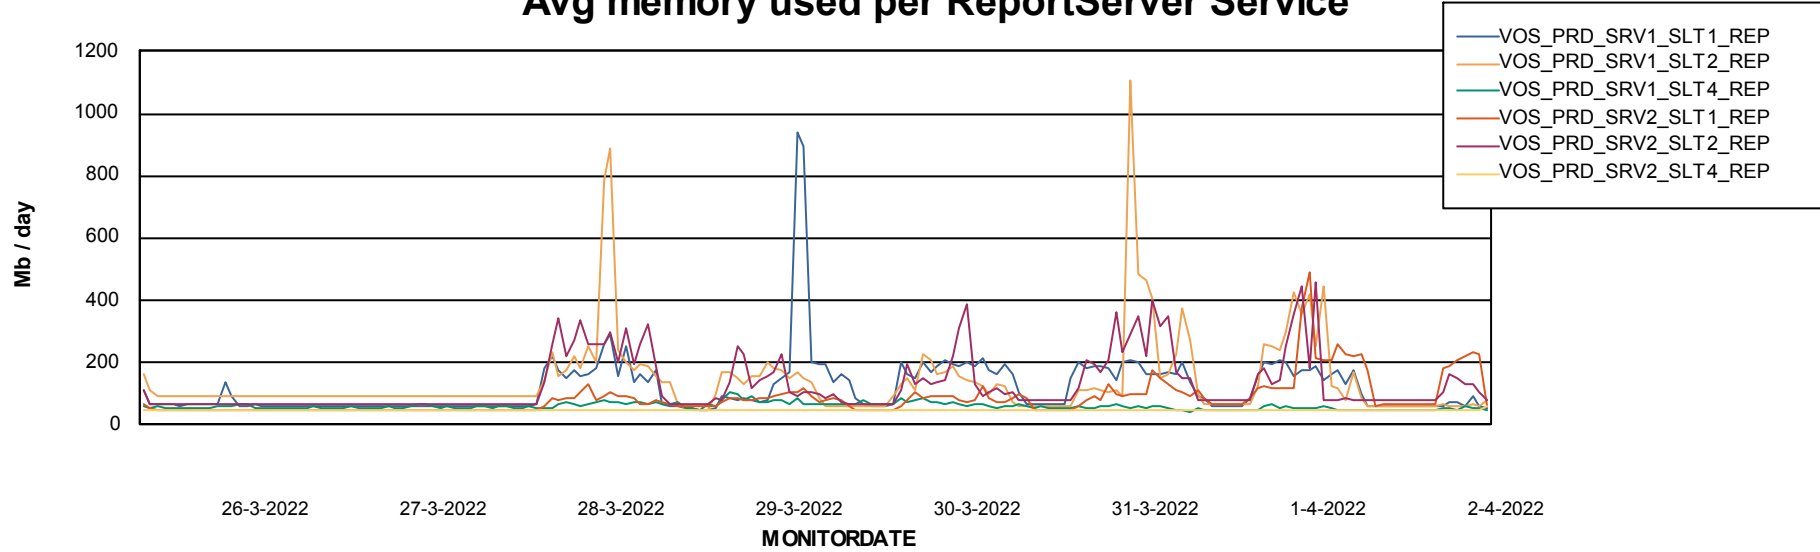

ABSSolute Application ReportServer Services

Avg memory used per ReportServer Service