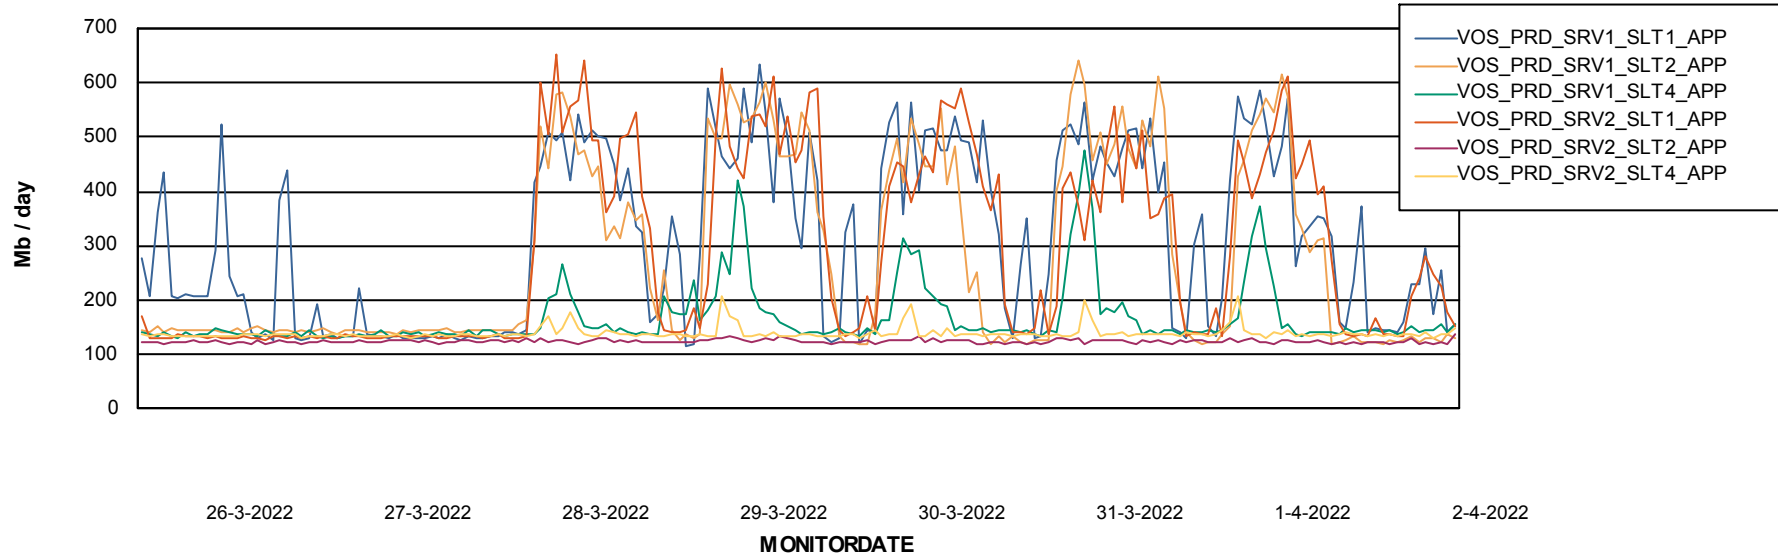

ABSSolute Application Server Services

Avg memory used per ABS Server Service