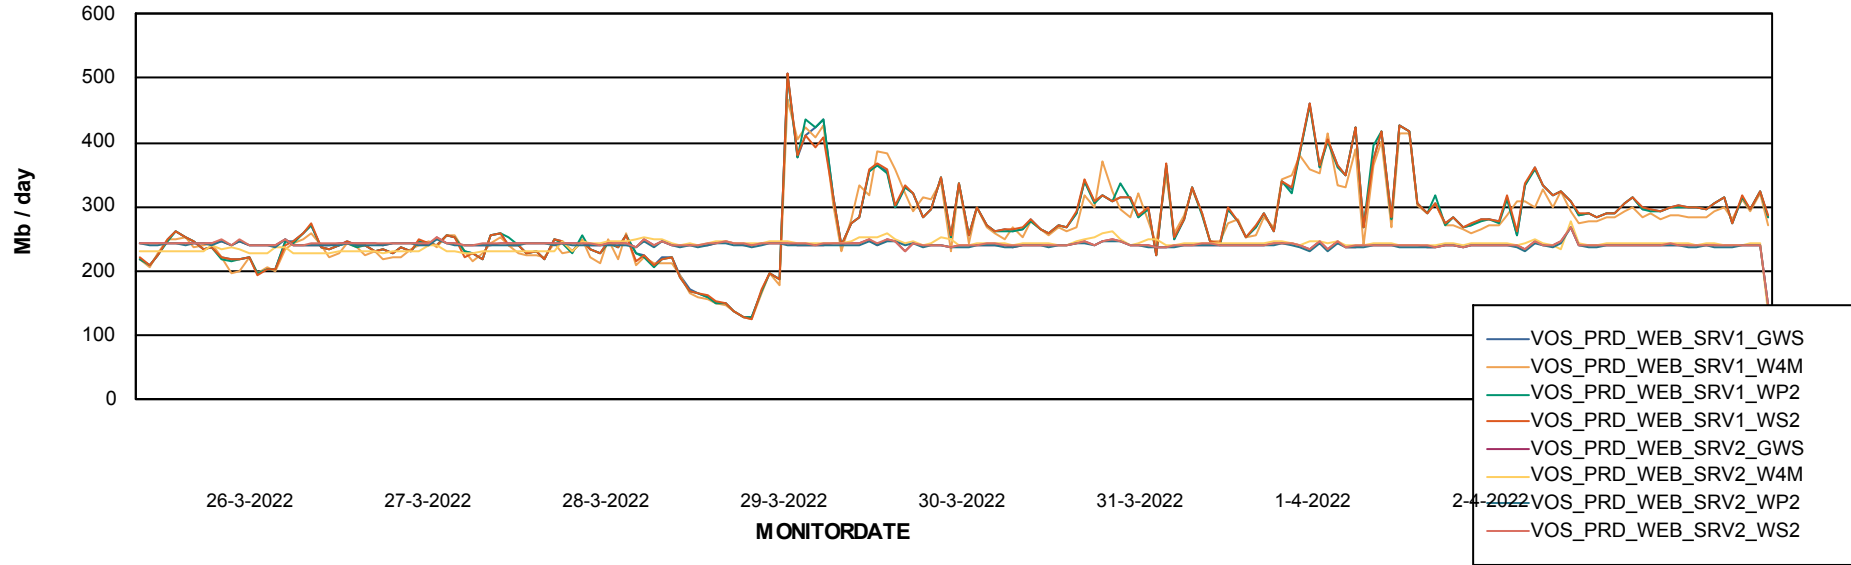

ABSolute Web Component Services

Avg memory used per ABS Web component