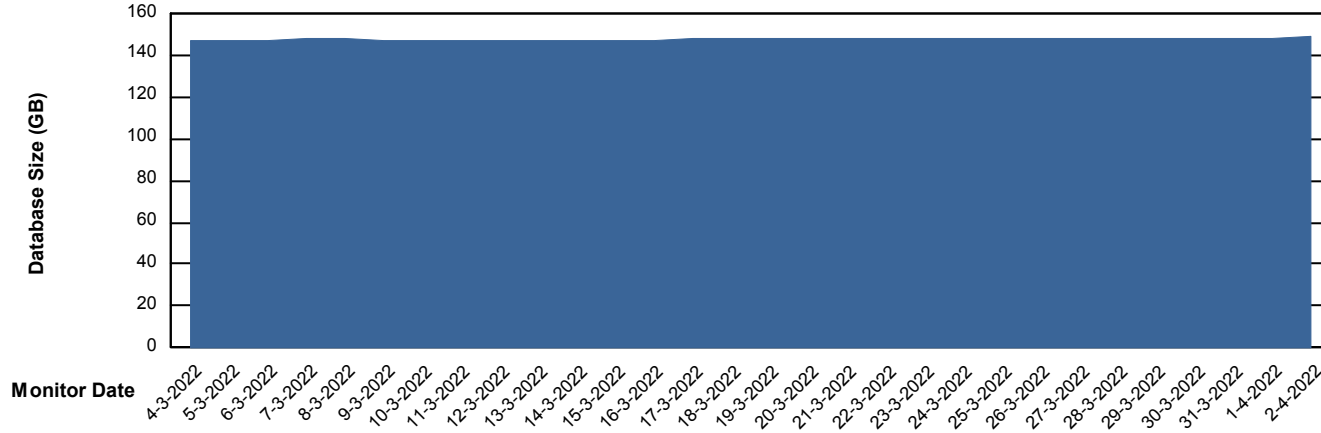

DATABASE SIZE VOSDB_BI

Database growth over last month