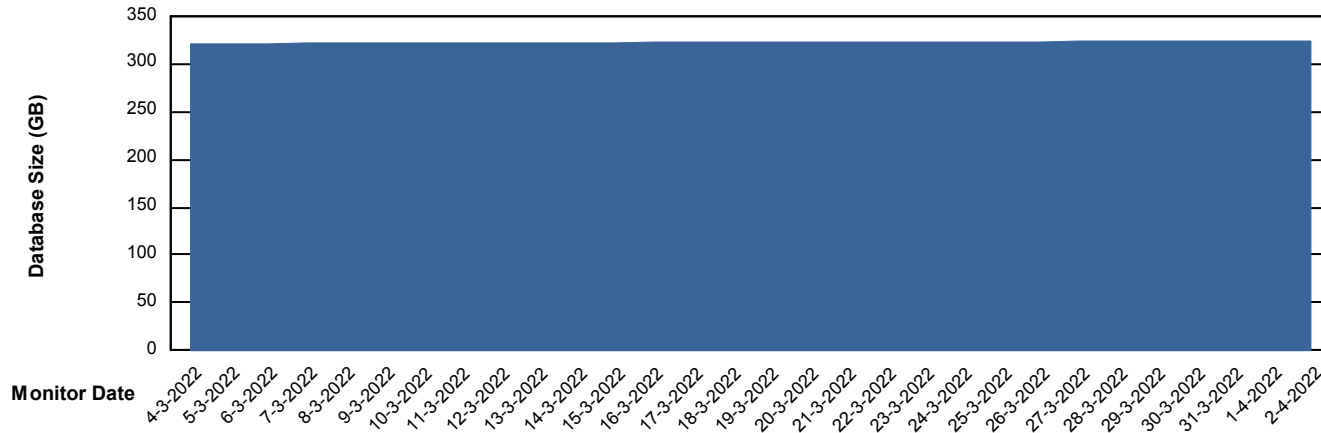

# Weekly SLA Customer Report

Customer VOS\_Production  
Database ID 68

DATABASE SIZE VOSDB\_BI

### Database growth over last month

DATABASE SIZE VOSDB\_Production

### Database growth over last month