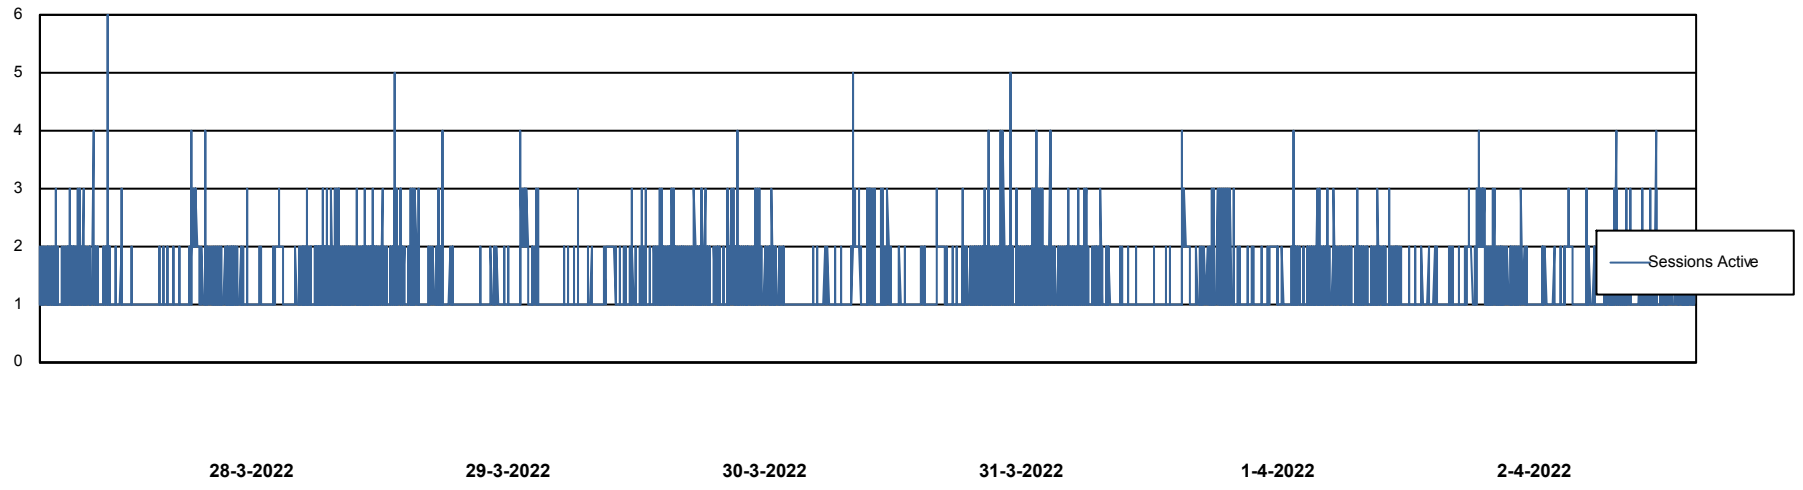

Weekly SLA Customer Report

Customer VEN_Production
Database ID 35

Harddisk Usage VEN_PRD_VENABS08_BI

| | Free disk space on C: (%) | Total disk space on C: (Gb) | Used disk space on C: (Gb) | Free disk space on D: (%) | Total disk space on D: (Gb) | Used disk space on D: (Gb) |
|-----------|---------------------------|-----------------------------|----------------------------|---------------------------|-----------------------------|----------------------------|
| 2-4-2022 | 46 | 102 | 55 | 27 | 601 | 440 |
| 1-4-2022 | 46 | 102 | 55 | 27 | 601 | 440 |
| 31-3-2022 | 46 | 102 | 55 | 27 | 601 | 439 |
| 30-3-2022 | 46 | 102 | 55 | 27 | 601 | 439 |
| 29-3-2022 | 47 | 102 | 54 | 27 | 601 | 439 |
| 28-3-2022 | 47 | 102 | 54 | 27 | 601 | 439 |
| 27-3-2022 | 46 | 102 | 55 | 27 | 601 | 439 |

Weekly SLA Customer Report

Customer VEN_Production
Database ID 35

Database Performance VENDB_Production

Weekly SLA Customer Report

Customer VEN_Production
Database ID 35

Database Performance VENDB_Standby

DB Processes Max 300