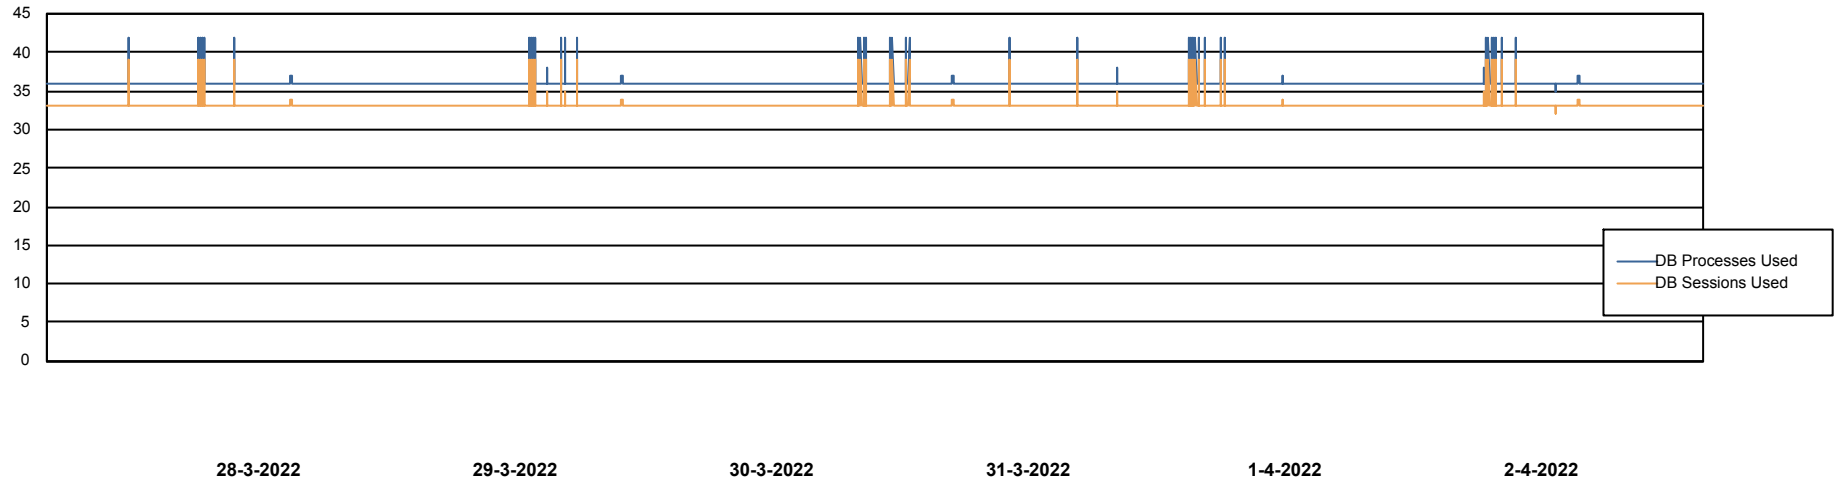

Weekly SLA Customer Report

Customer VEN_Production
Database ID 35

Database Performance VENDB_Production

Weekly SLA Customer Report

Customer VEN_Production
Database ID 35

Database Performance VENDB_Standby

DB Processes Max 300