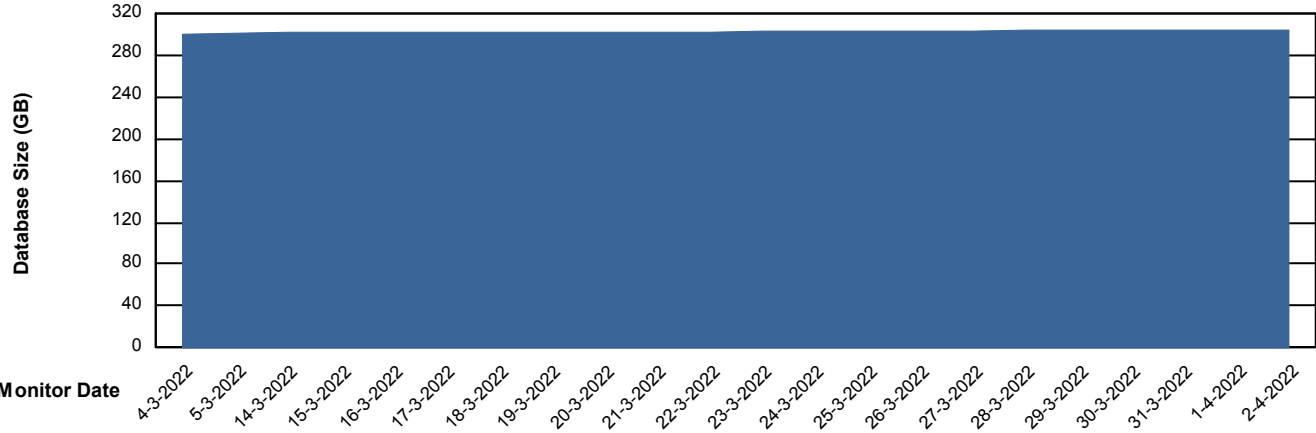

Database growth over last month

Database Tablespace VENDB_Production

Date	Tablespace Name	Filesize (Gb)	Usedsize (Gb)	Percentage free
2-4-2022	ABSDATA	186	153	17
	INDX	169	141	16
1-4-2022	ABSDATA	186	153	18
	INDX	169	141	16
31-3-2022	ABSDATA	186	153	18
	INDX	169	141	16
30-3-2022	ABSDATA	186	153	18
	INDX	169	141	17
29-3-2022	ABSDATA	186	153	18
	INDX	169	141	17
28-3-2022	ABSDATA	186	153	18
	INDX	169	141	17
27-3-2022	ABSDATA	186	153	18
	INDX	169	141	17