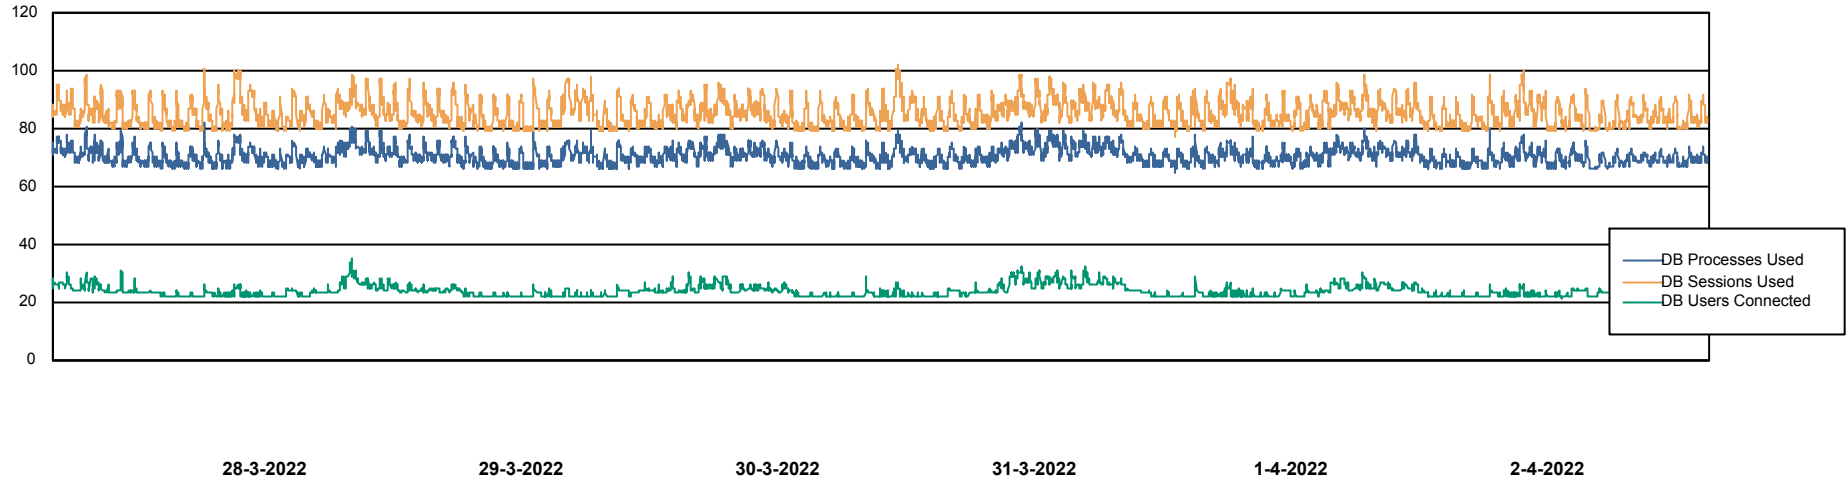

Weekly SLA Customer Report

Customer VEN_Production
Database ID 35

Harddisk Usage VEN_PRD_VENABS08_BI

| | Free disk space on C: (%) | Total disk space on C: (Gb) | Used disk space on C: (Gb) | Free disk space on D: (%) | Total disk space on D: (Gb) | Used disk space on D: (Gb) |
|-----------|---------------------------|-----------------------------|----------------------------|---------------------------|-----------------------------|----------------------------|
| 2-4-2022 | 46 | 102 | 55 | 27 | 601 | 440 |
| 1-4-2022 | 46 | 102 | 55 | 27 | 601 | 440 |
| 31-3-2022 | 46 | 102 | 55 | 27 | 601 | 439 |
| 30-3-2022 | 46 | 102 | 55 | 27 | 601 | 439 |
| 29-3-2022 | 47 | 102 | 54 | 27 | 601 | 439 |
| 28-3-2022 | 47 | 102 | 54 | 27 | 601 | 439 |
| 27-3-2022 | 46 | 102 | 55 | 27 | 601 | 439 |

Weekly SLA Customer Report

Customer VEN_Production
Database ID 35

Database Performance VENDB_Production

Weekly SLA Customer Report

Customer VEN_Production
Database ID 35

Database Performance VENDB_Standby

DB Processes Max 300