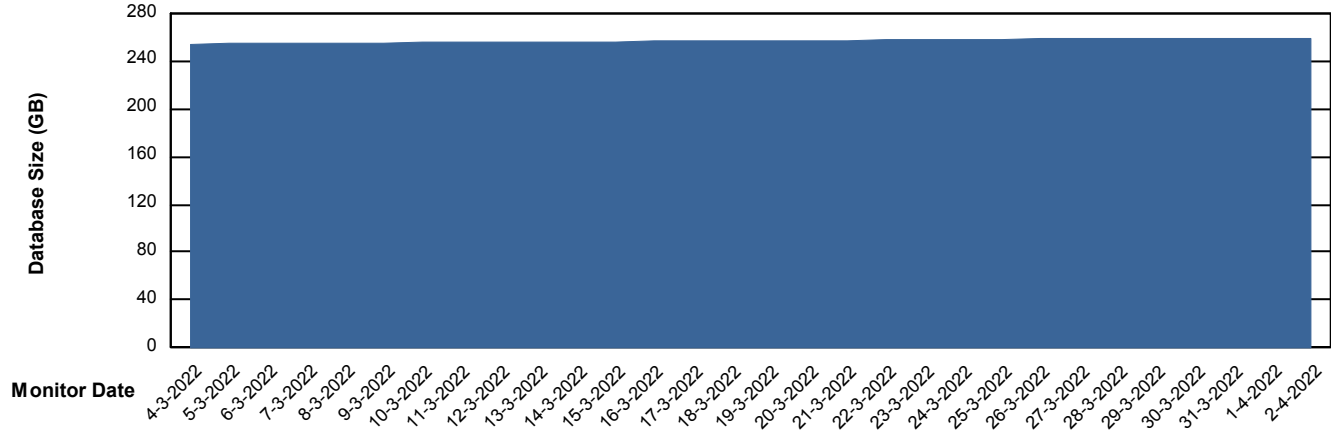

Database growth over last month

Database Tablespace STKDB_Production

Date	Tablespace Name	Filesize (Gb)	Usedsize (Gb)	Percentage free
2-4-2022	ABSDATA	200	100	50
	INDX	200	149	25
1-4-2022	ABSDATA	200	100	50
	INDX	200	149	25
31-3-2022	ABSDATA	200	100	50
	INDX	200	149	25
30-3-2022	ABSDATA	200	100	50
	INDX	200	149	25
29-3-2022	ABSDATA	200	100	50
	INDX	200	149	25
28-3-2022	ABSDATA	200	100	50
	INDX	200	149	25
27-3-2022	ABSDATA	200	100	50
	INDX	200	149	26