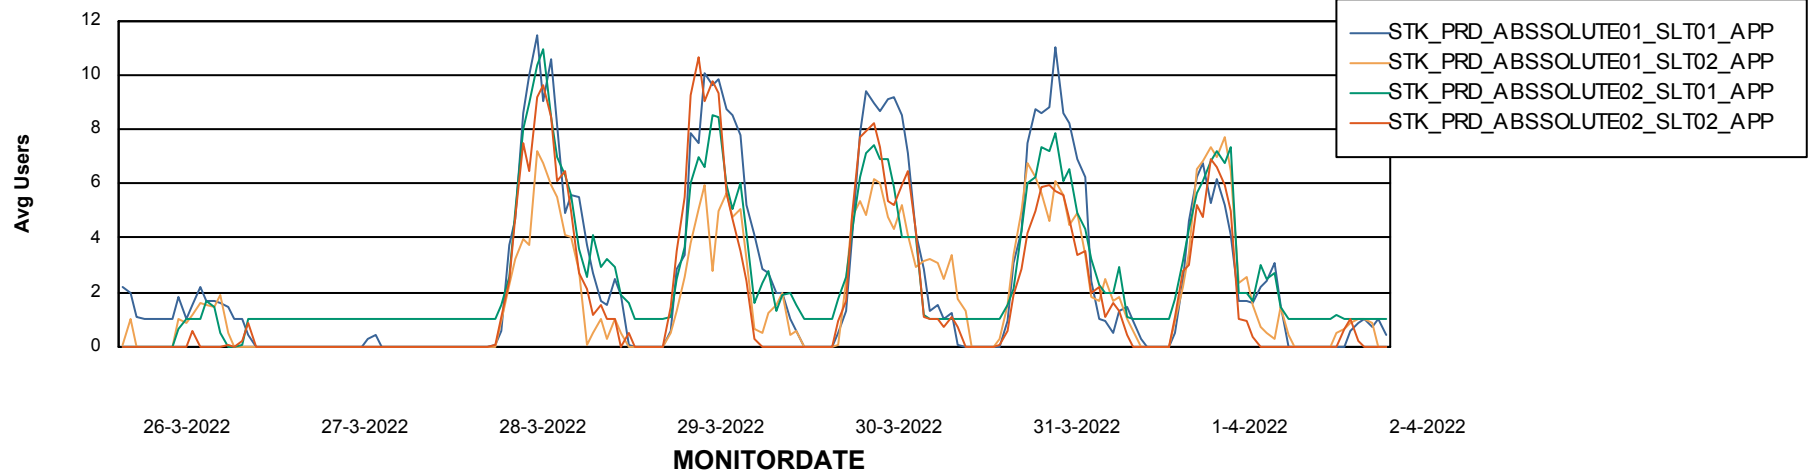

Avg users per day per ABS server