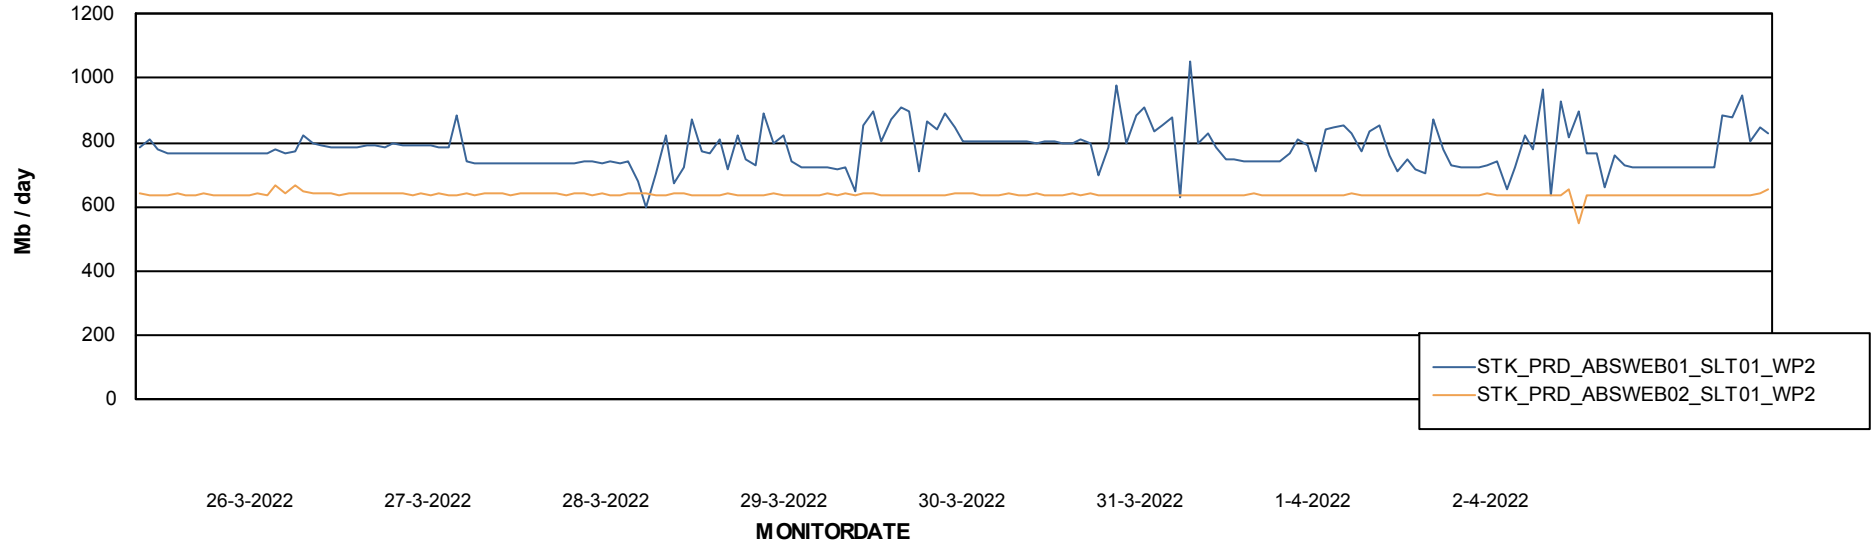

ABSSolute Web Component Services

Avg memory used per ABS Web component