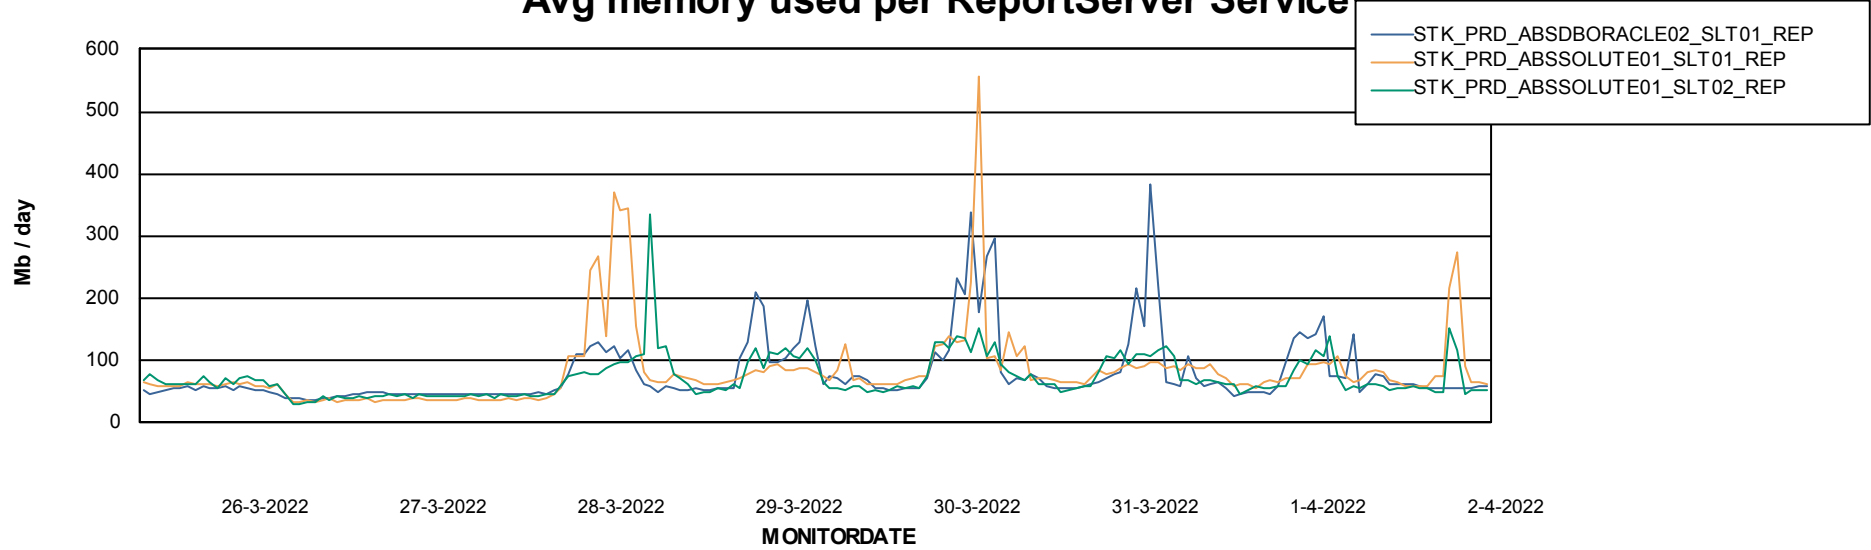

Avg memory used per ABS Server Service

Avg users per day per ABS server

Weekly SLA Customer Report

Customer STK_Production
Database ID 82

ABSSolute Application ReportServer Services

Avg memory used per ReportServer Service