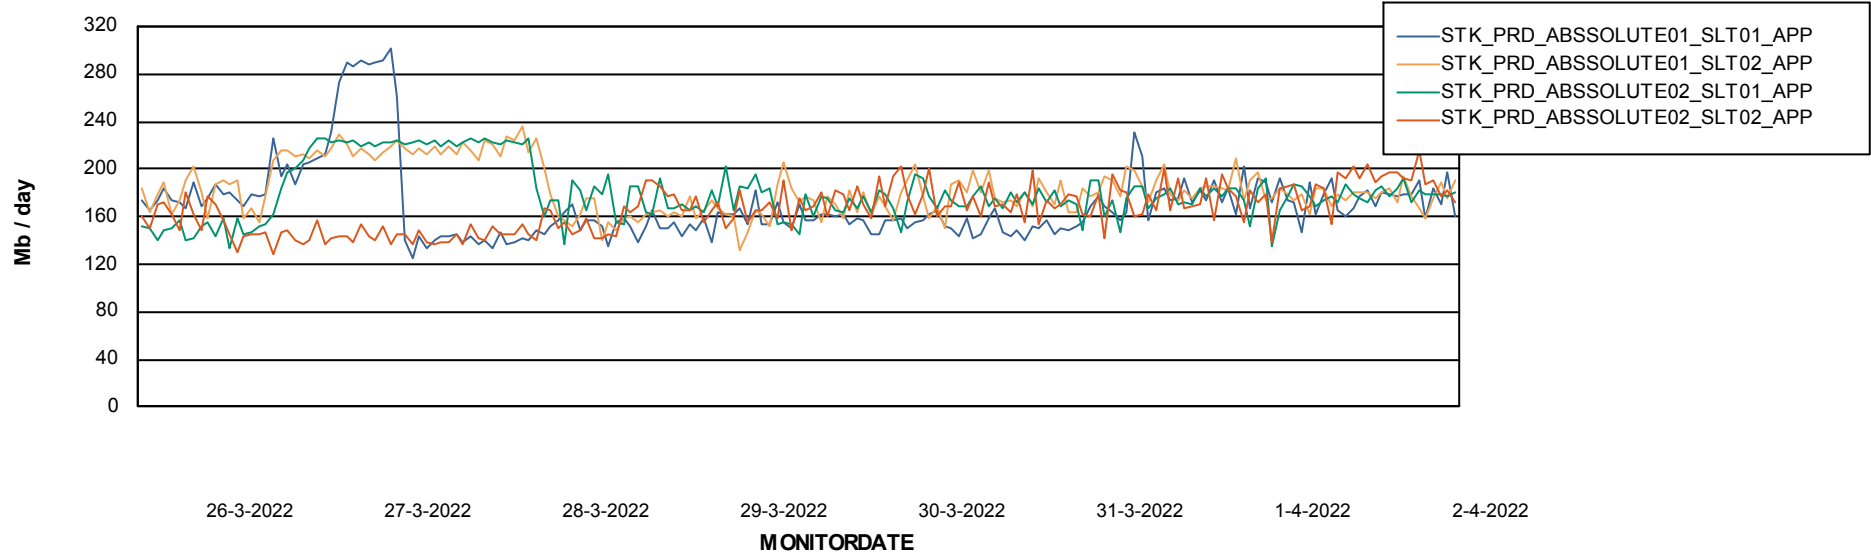

ABSSolute Application Server Services

Avg memory used per ABS Server Service