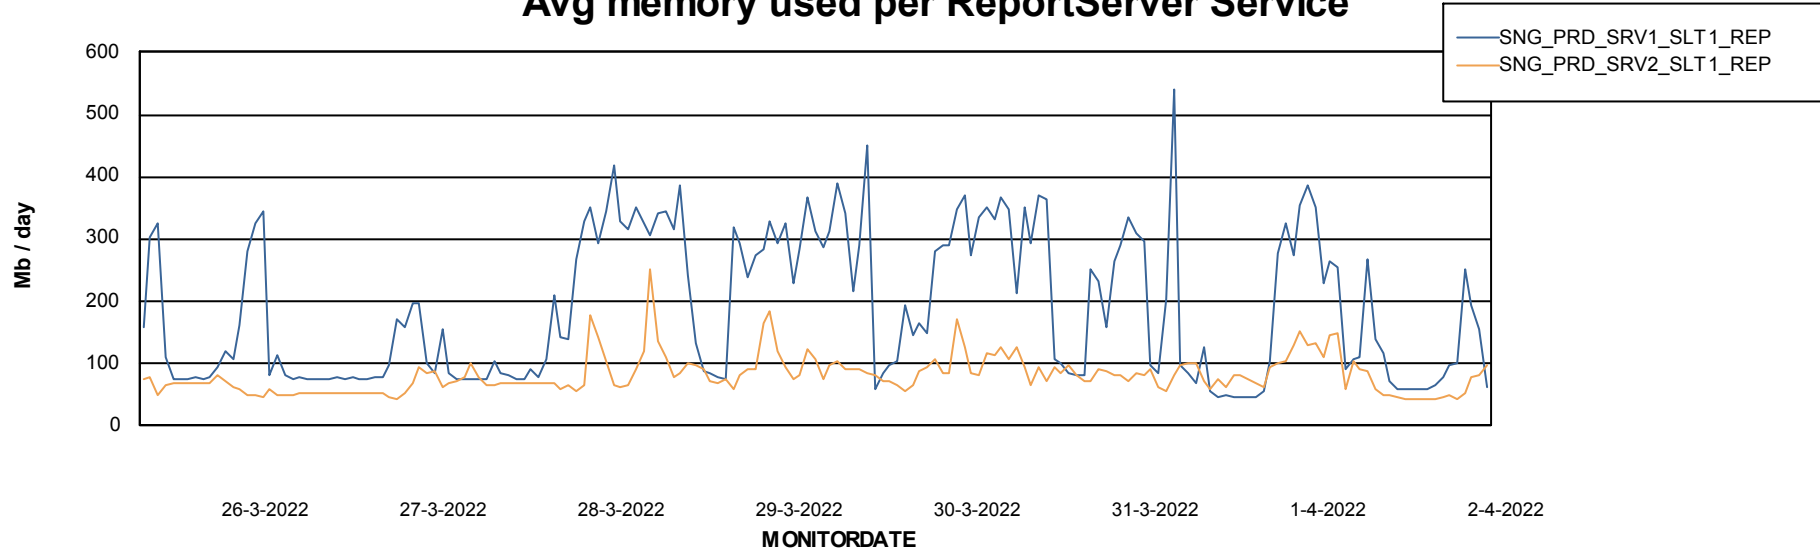

ABSSolute Application ReportServer Services

Avg memory used per ReportServer Service