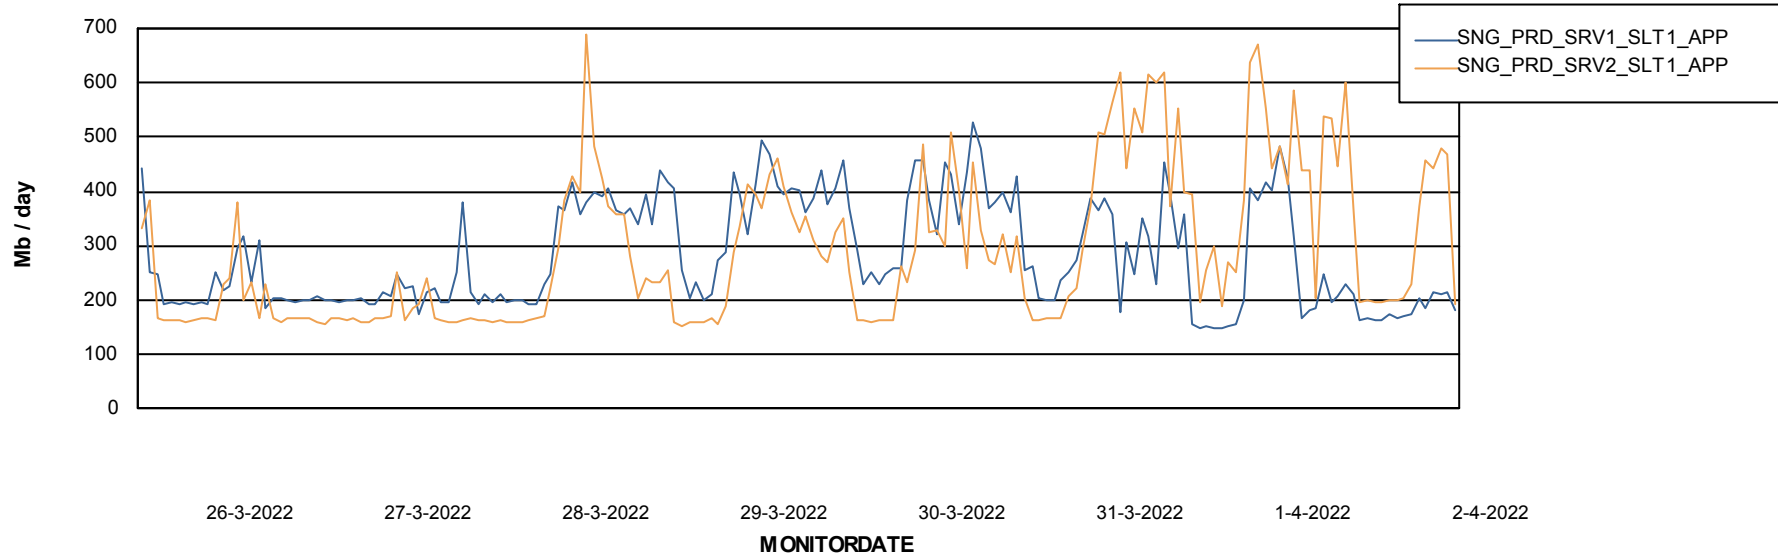

Database Performance SNG_PRD_ORACLE1

Weekly SLA Customer Report

Customer SNG_Production
 Database ID 70

DATABASE SIZE SNG_PRD_ORACLE1

Database growth over last month

Database Tablespace SNG_PRD_ORACLE1

Date	Tablespace Name	Filesize (Gb)	Usedsize (Gb)	Percentage free
2-4-2022	ABSDATA	48	33	31
	INDX	110	87	21
1-4-2022	ABSDATA	48	33	31
	INDX	110	87	21
31-3-2022	ABSDATA	48	33	31
	INDX	110	87	21
30-3-2022	ABSDATA	48	33	31
	INDX	110	87	21
29-3-2022	ABSDATA	48	33	31
	INDX	110	87	21
28-3-2022	ABSDATA	48	33	31
	INDX	110	87	21
27-3-2022	ABSDATA	48	33	31
	INDX	110	87	21

Weekly SLA Customer Report

Customer SNG_Production
Database ID 70

ABSSolute Application Server Services

Avg memory used per ABS Server Service

Avg users per day per ABS server

Weekly SLA Customer Report

Customer SNG_Production
Database ID 70