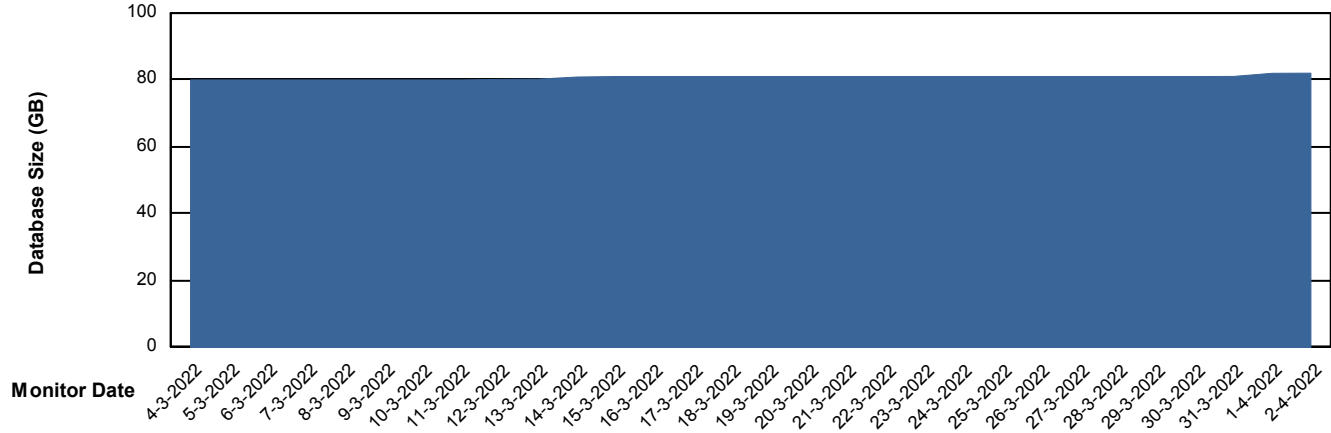

Database Performance RSS_DB_Standby (2020)

DB Processes Max 300
DB Sessions Max 472

Weekly SLA Customer Report

Customer RSS Production
 Database ID 52

DATABASE SIZE RSS_DB_Primary (2020)

Database growth over last month