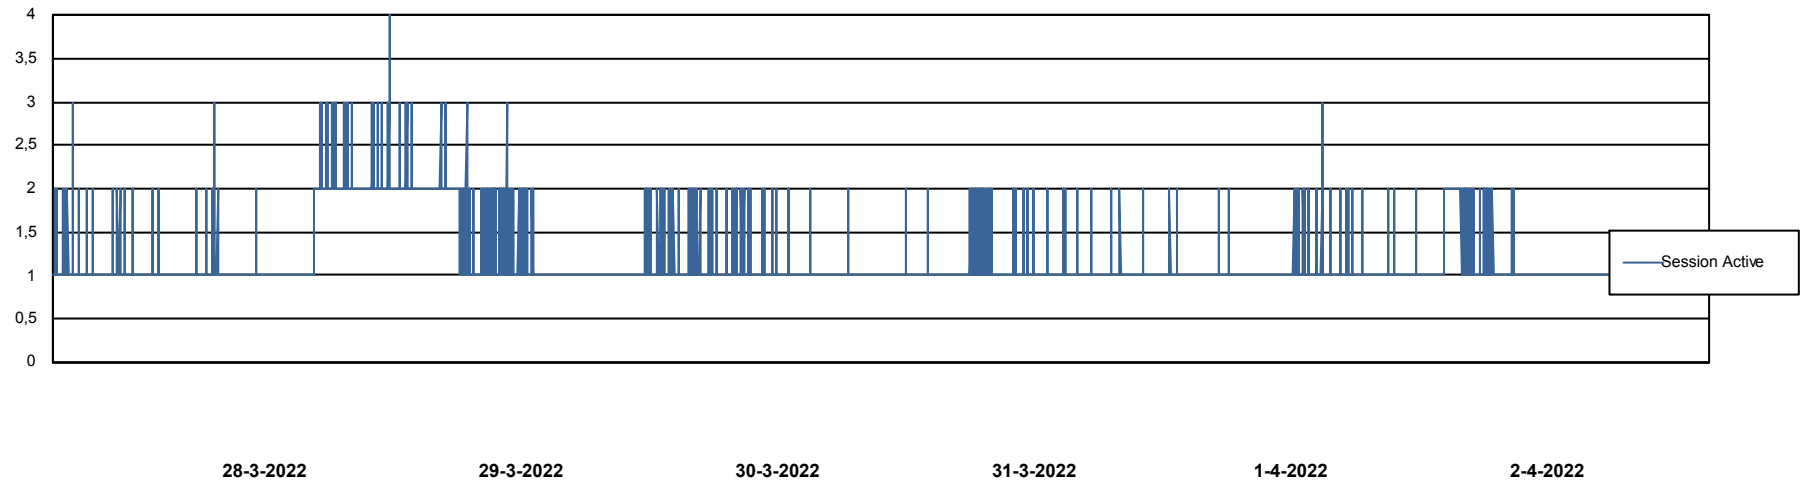

Weekly SLA Customer Report

Customer RSS Production
Database ID 52

Harddisk Usage RSS_PRD_SV1366 (2020)

	Free disk space on c: (%)	Total disk space on c: (Gb)
2-4-2022	64	150
1-4-2022	64	150
31-3-2022	64	150
30-3-2022	64	150
29-3-2022	63	150
28-3-2022	63	150
27-3-2022	64	150

Weekly SLA Customer Report

Customer RSS Production
Database ID 52

Database Performance RSS_DB_Primary (2020)

DB Processes Max 300
DB Sessions Max 472

Weekly SLA Customer Report

Customer RSS Production
Database ID 52