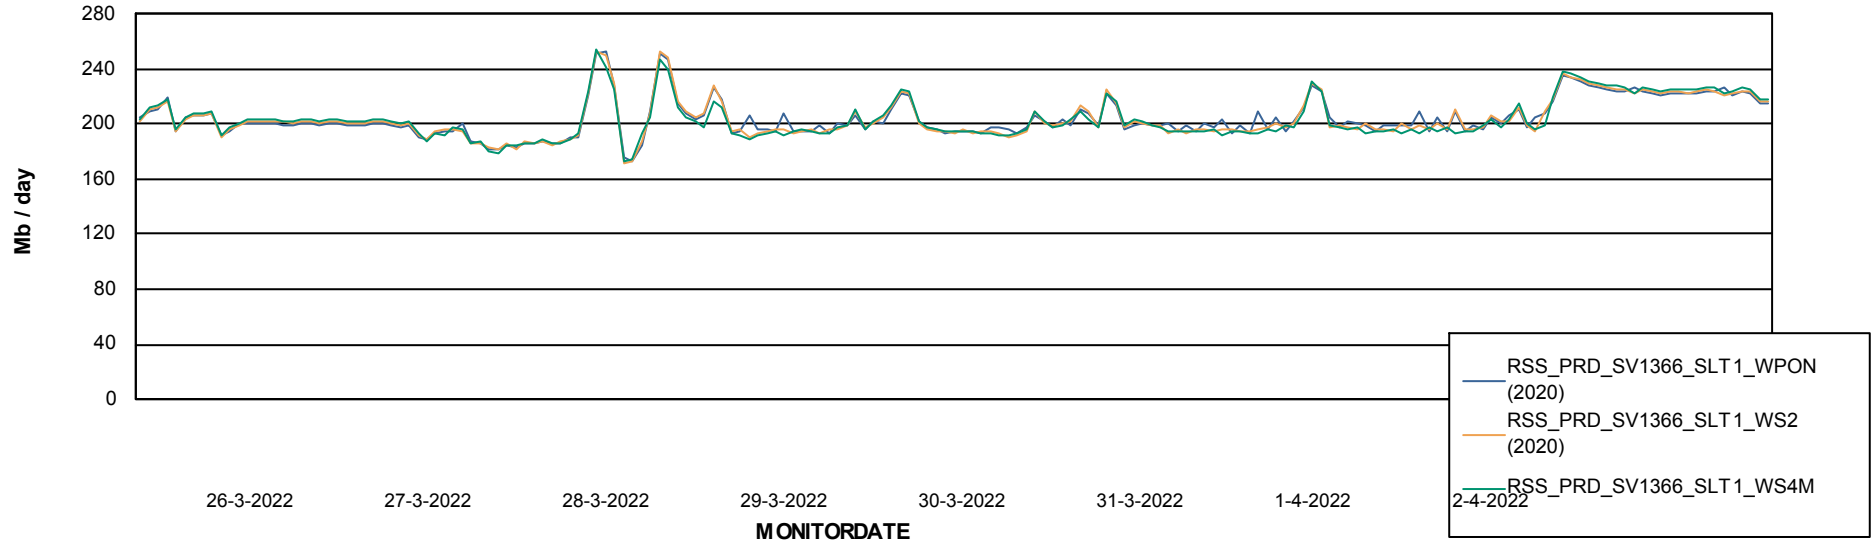

ABSSolute Web Component Services

Avg memory used per ABS Web component