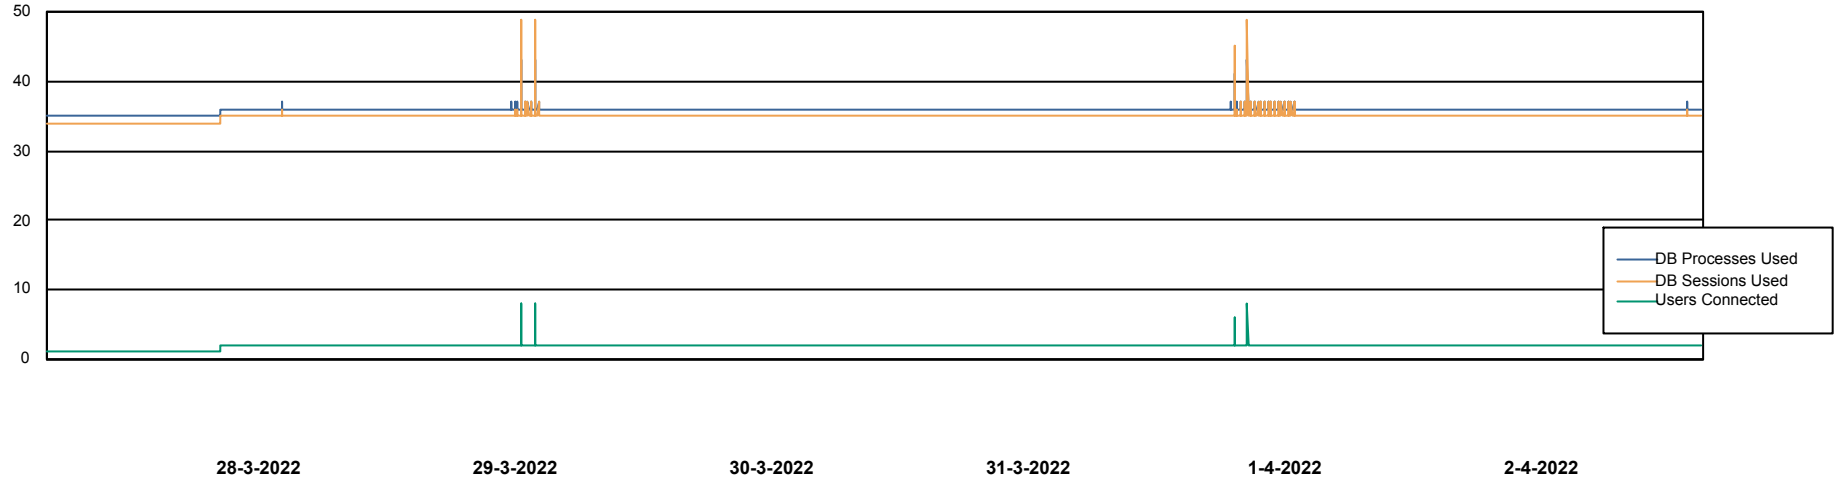

Database Performance RSS_DB_Standby (2020)

DB Processes Max 300
DB Sessions Max 472