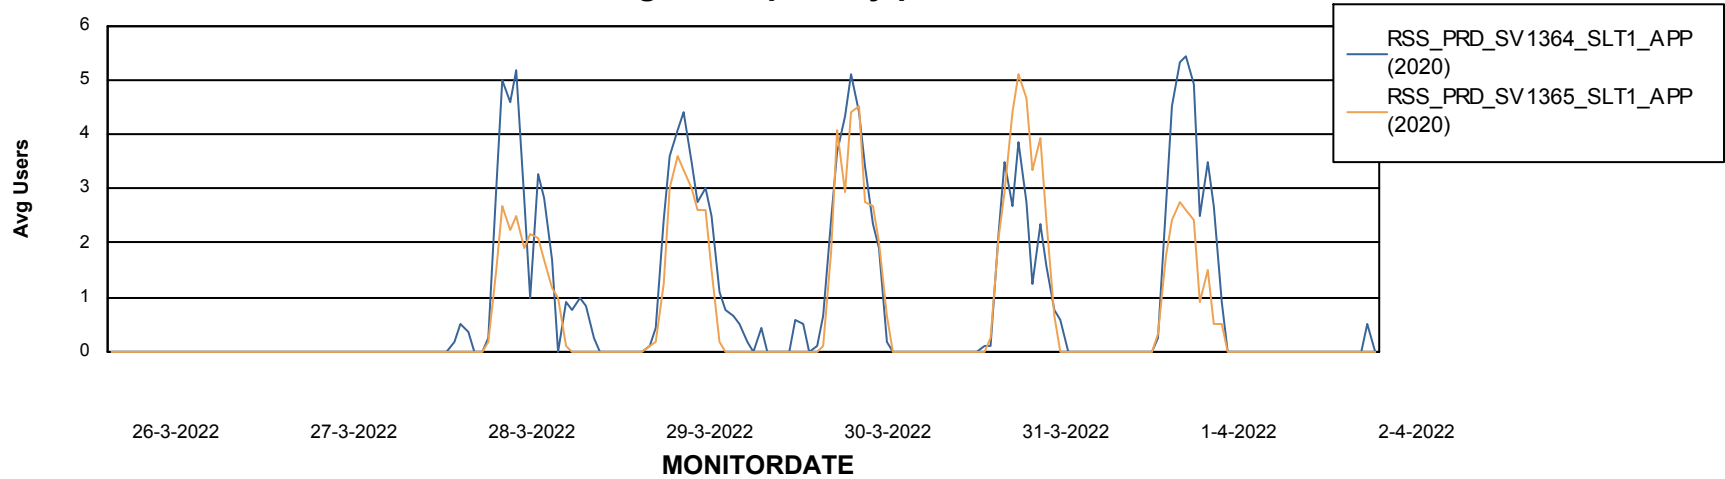

Avg users per day per ABS server