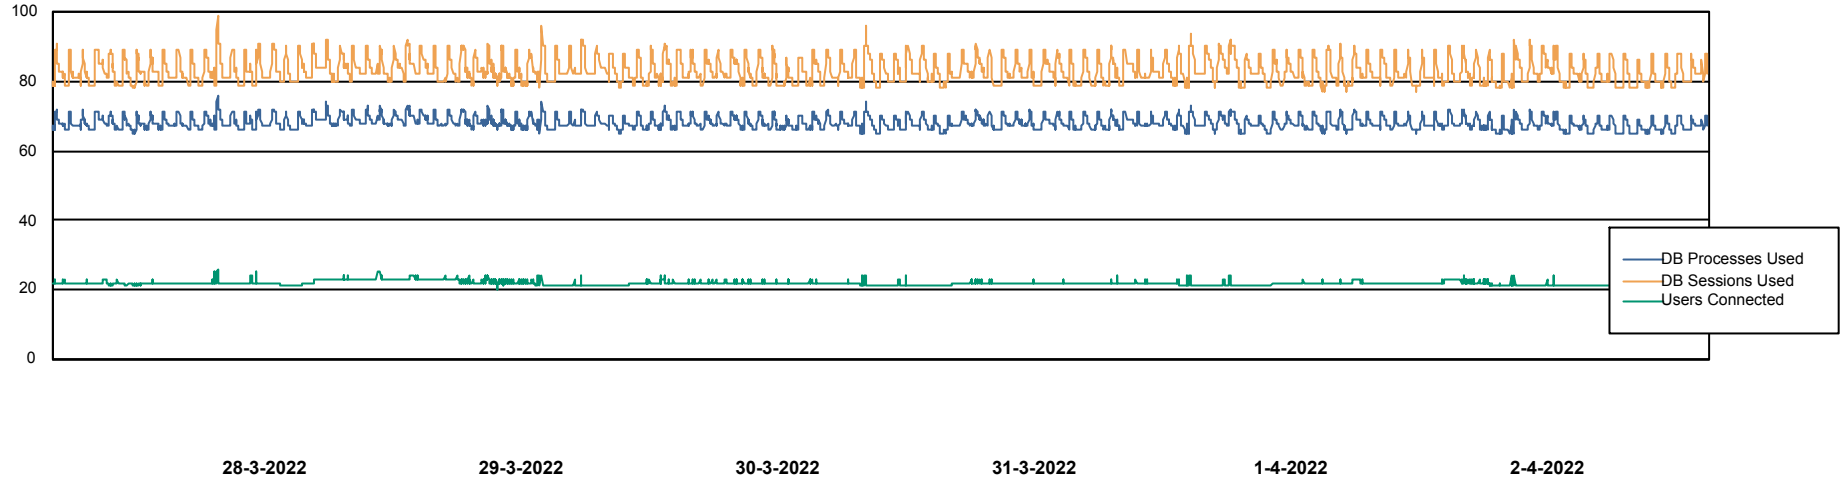

Database Performance RSS_DB_Primary (2020)

DB Processes Max 300
DB Sessions Max 472