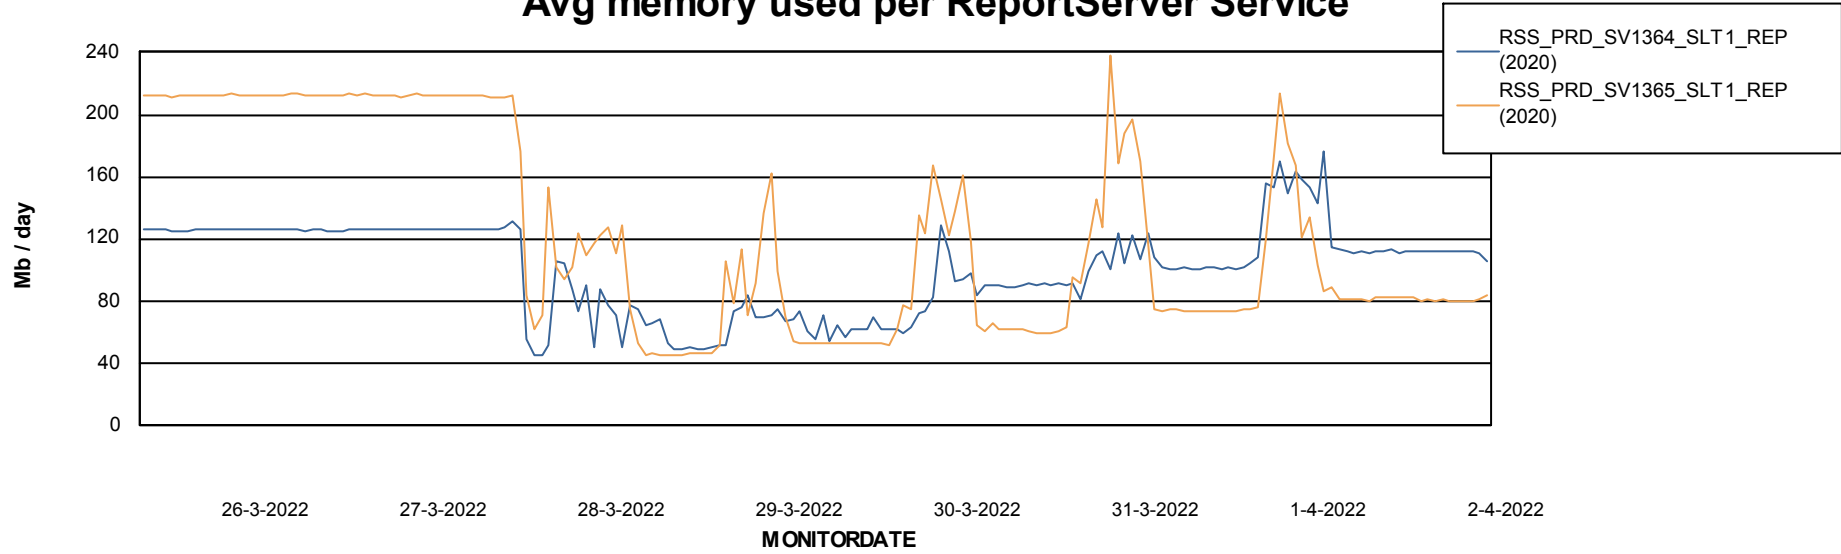

Avg memory used per ABS Server Service

Avg users per day per ABS server

Weekly SLA Customer Report

Customer RSS Production
Database ID 52

ABSSolute Application ReportServer Services

Avg memory used per ReportServer Service

Weekly SLA Customer Report

Customer RSS Production
Database ID 52

ABSSolute Web Component Services

Avg memory used per ABS Web component

Weekly SLA Customer Report

Customer RSS Production
Database ID 52

Disaster per ABS component