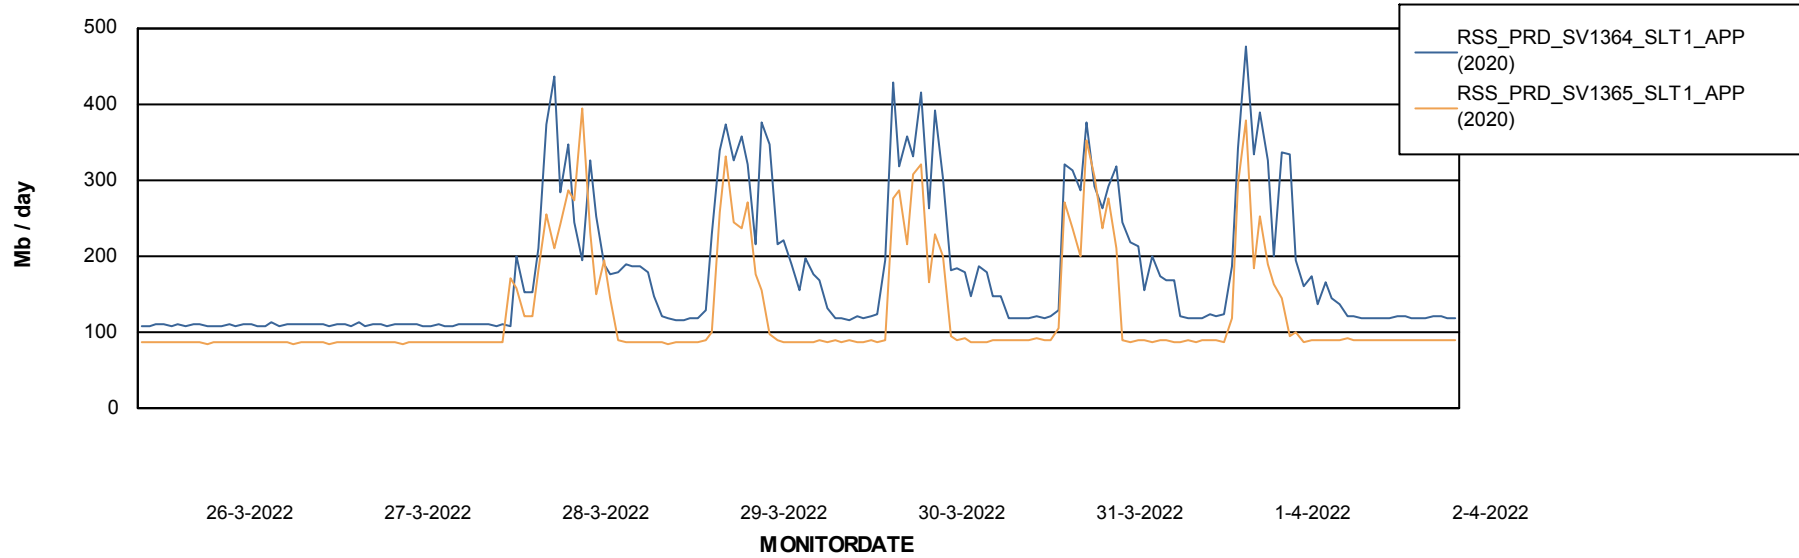

ABSSolute Application Server Services

Avg memory used per ABS Server Service