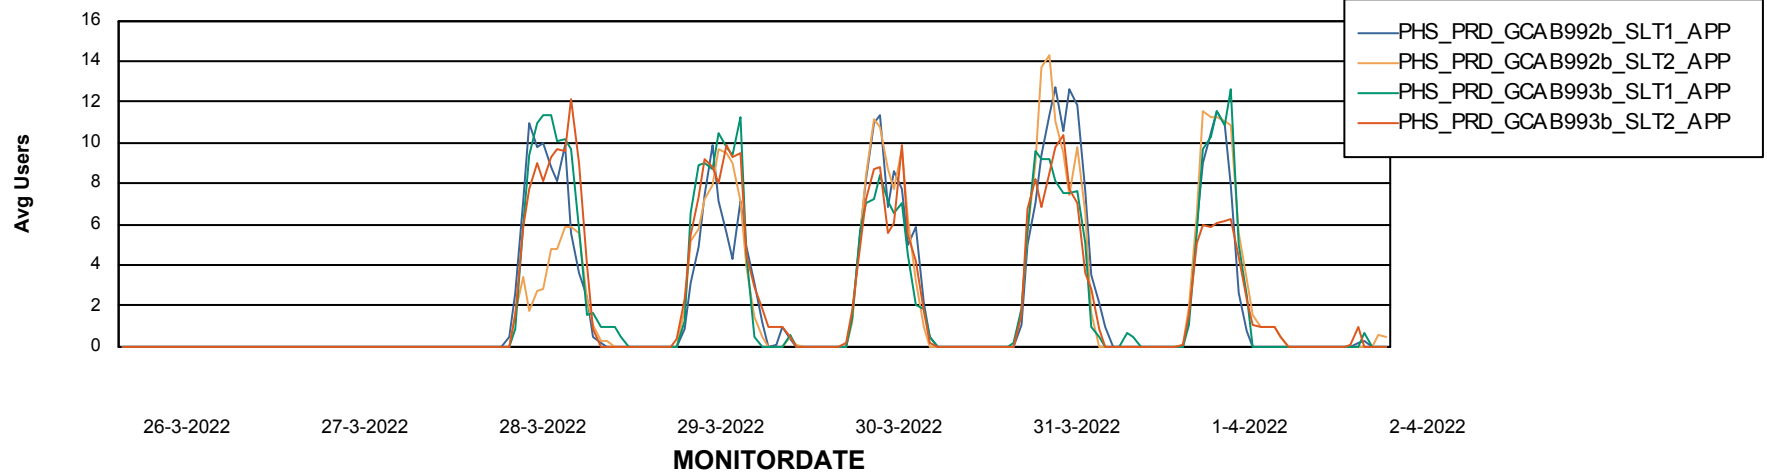

Avg users per day per ABS server