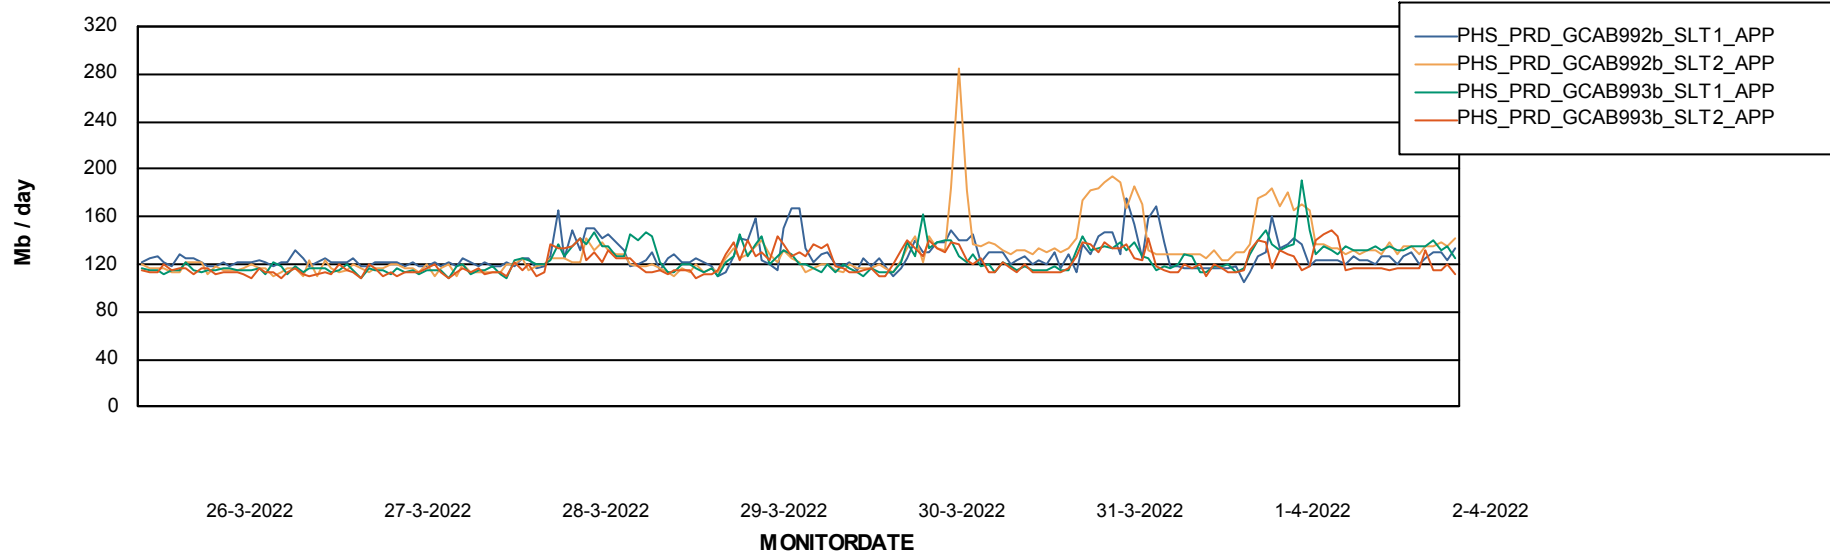

ABSSolute Application Server Services

Avg memory used per ABS Server Service