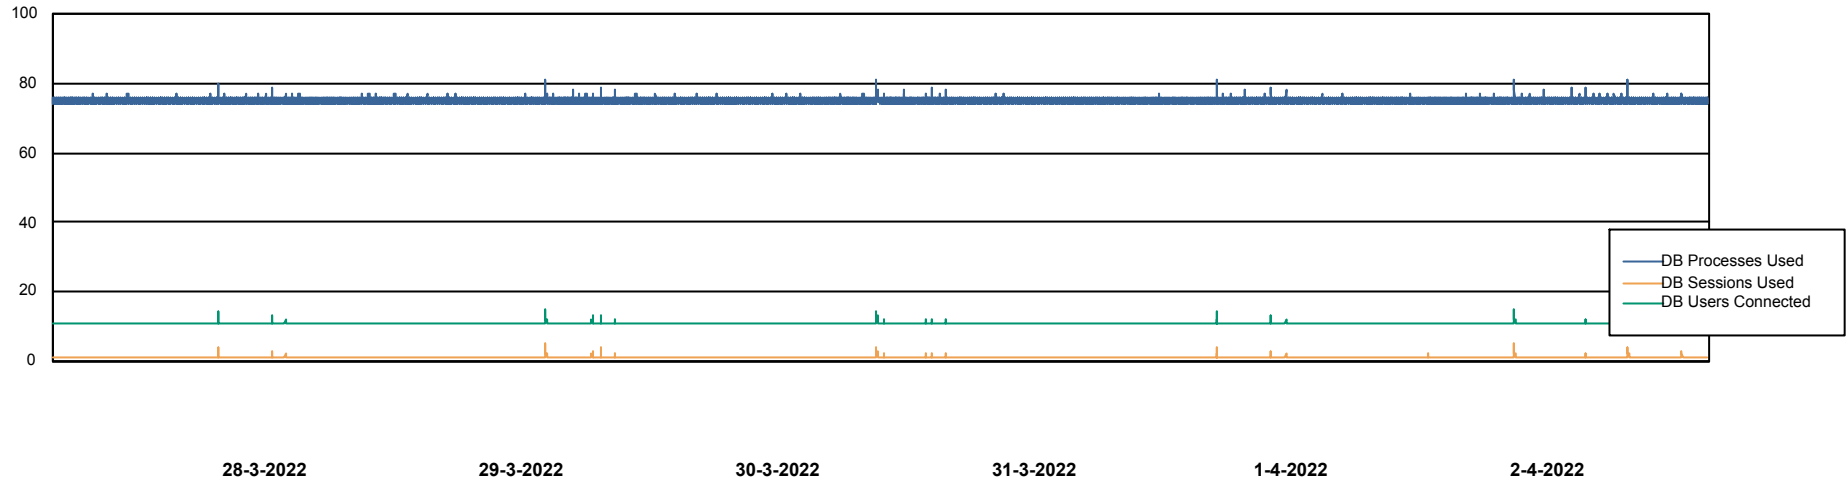

Database Performance PHSDB_Test

DB Processes Max 1,000