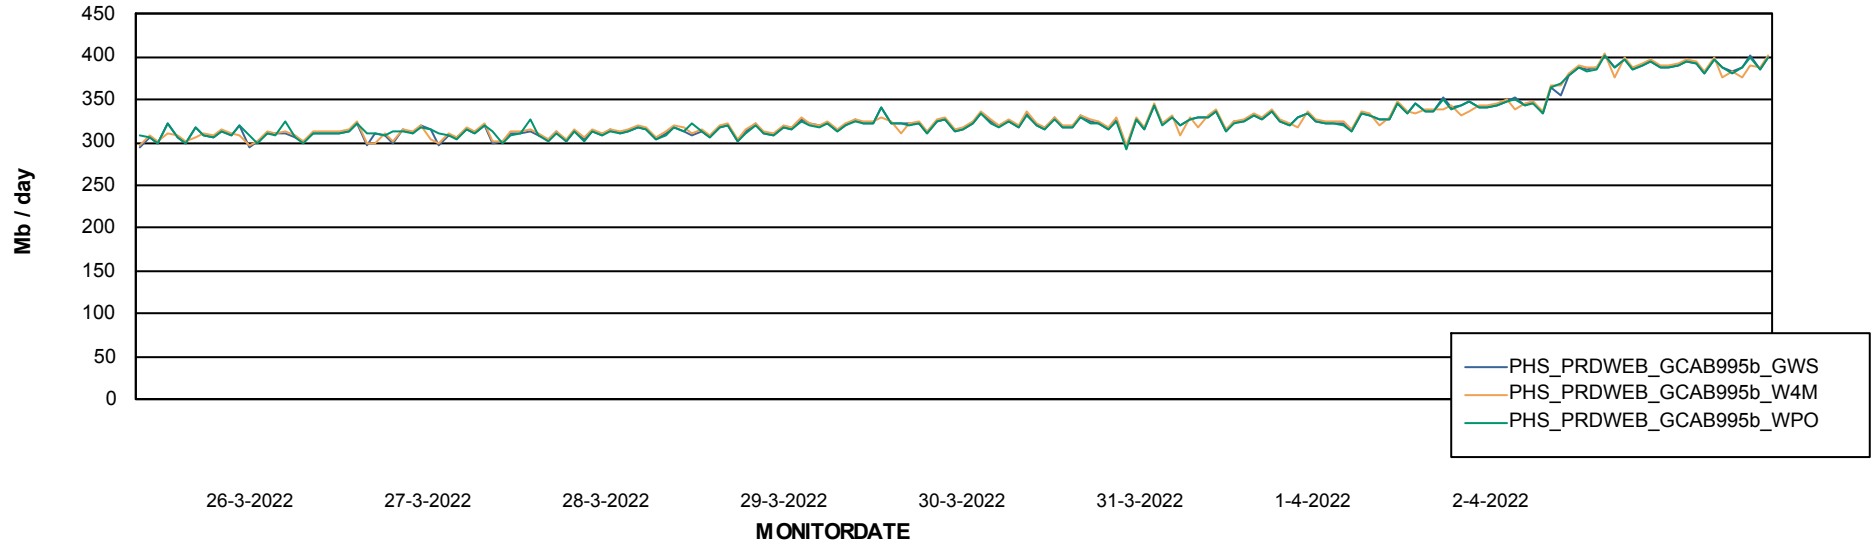

ABSSolute Web Component Services

Avg memory used per ABS Web component