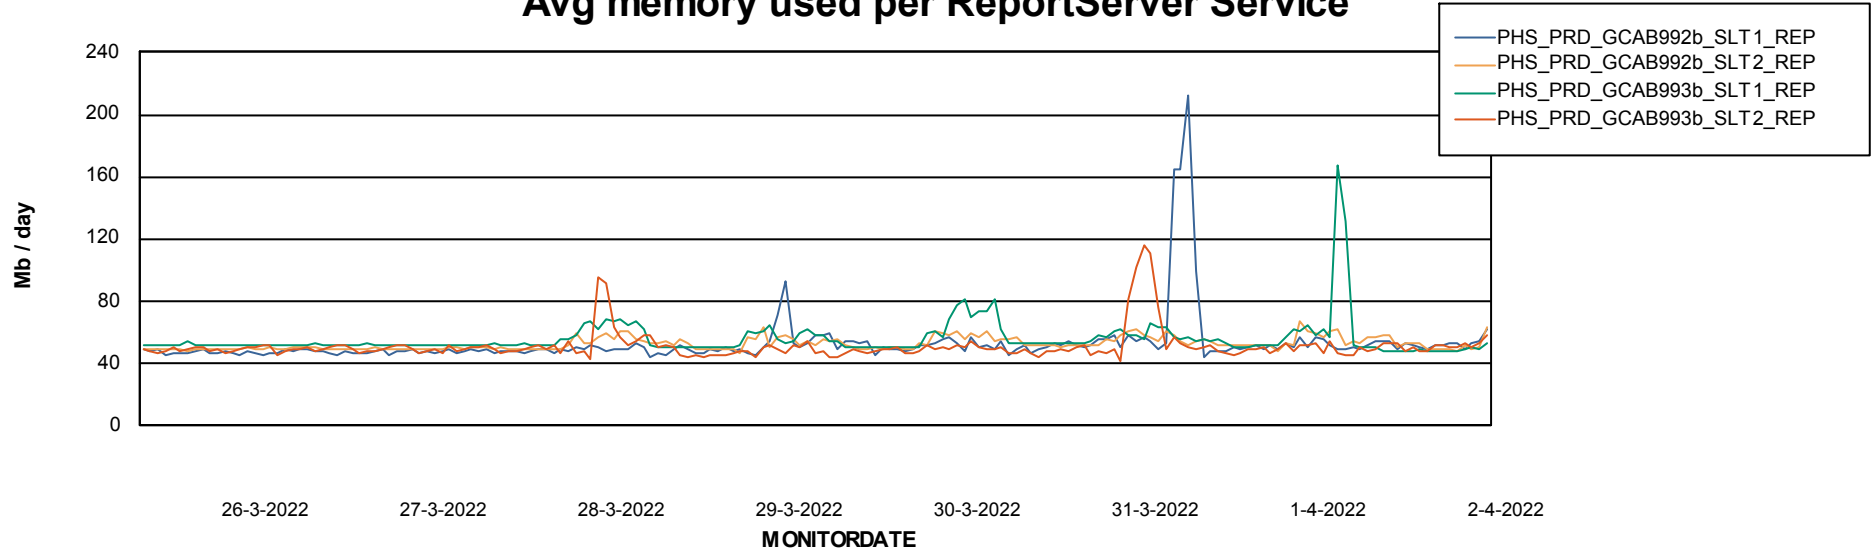

ABSSolute Application ReportServer Services

Avg memory used per ReportServer Service