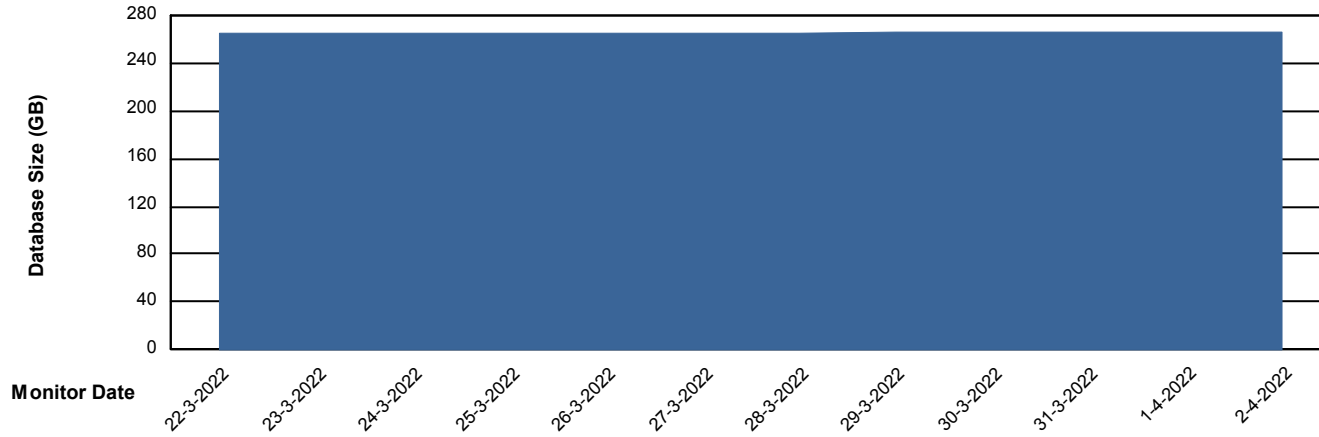

DATABASE SIZE PHSDB_Production

Database growth over last month