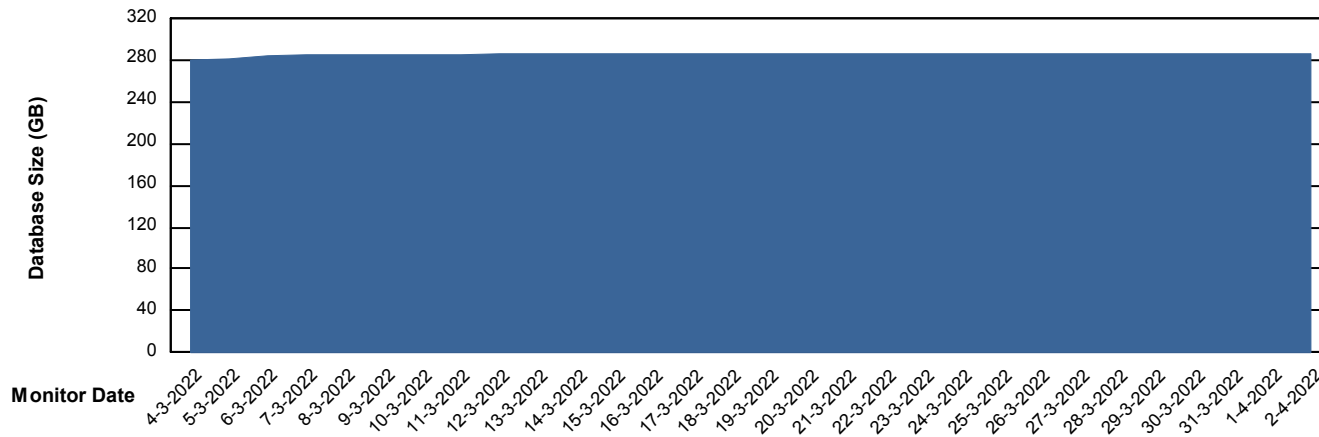

# Weekly SLA Customer Report

Customer PHS\_Production  
Database ID 47

DATABASE SIZE PHSDB\_Production

### Database growth over last month

DATABASE SIZE PHSDB\_Test

### Database growth over last month