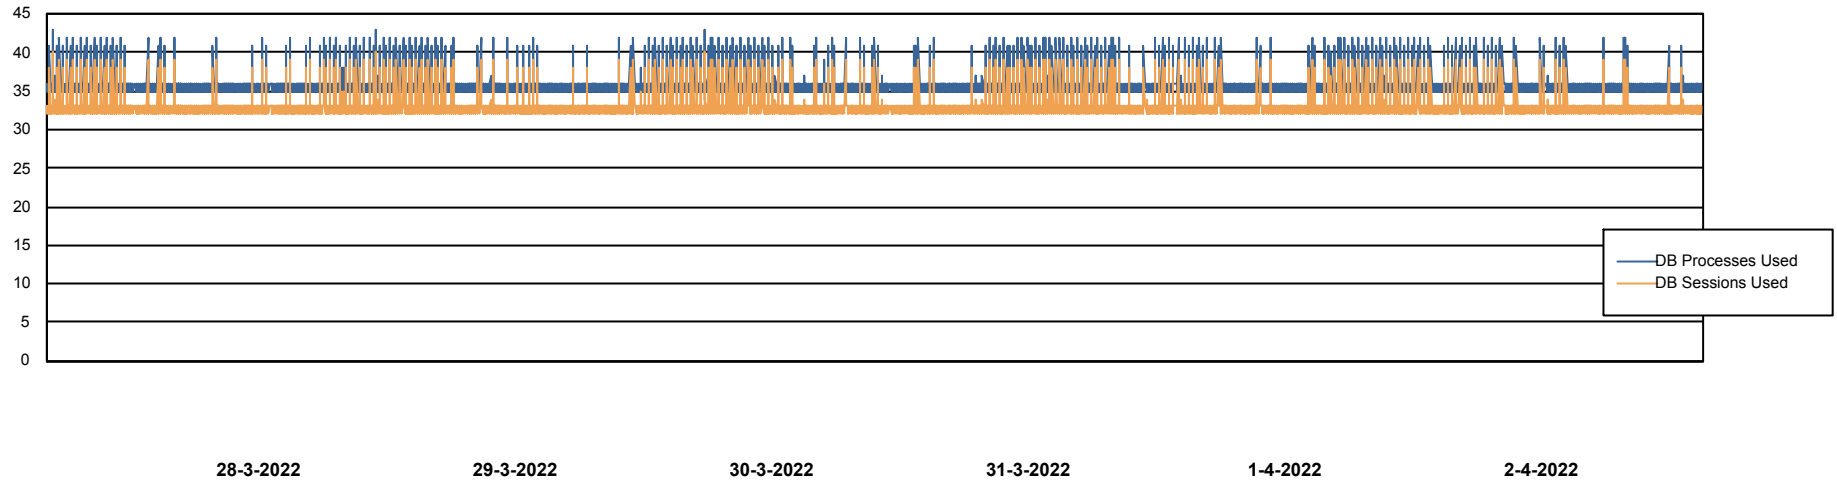

Database Performance PHSDB_Standby

DB Processes Max 1,000