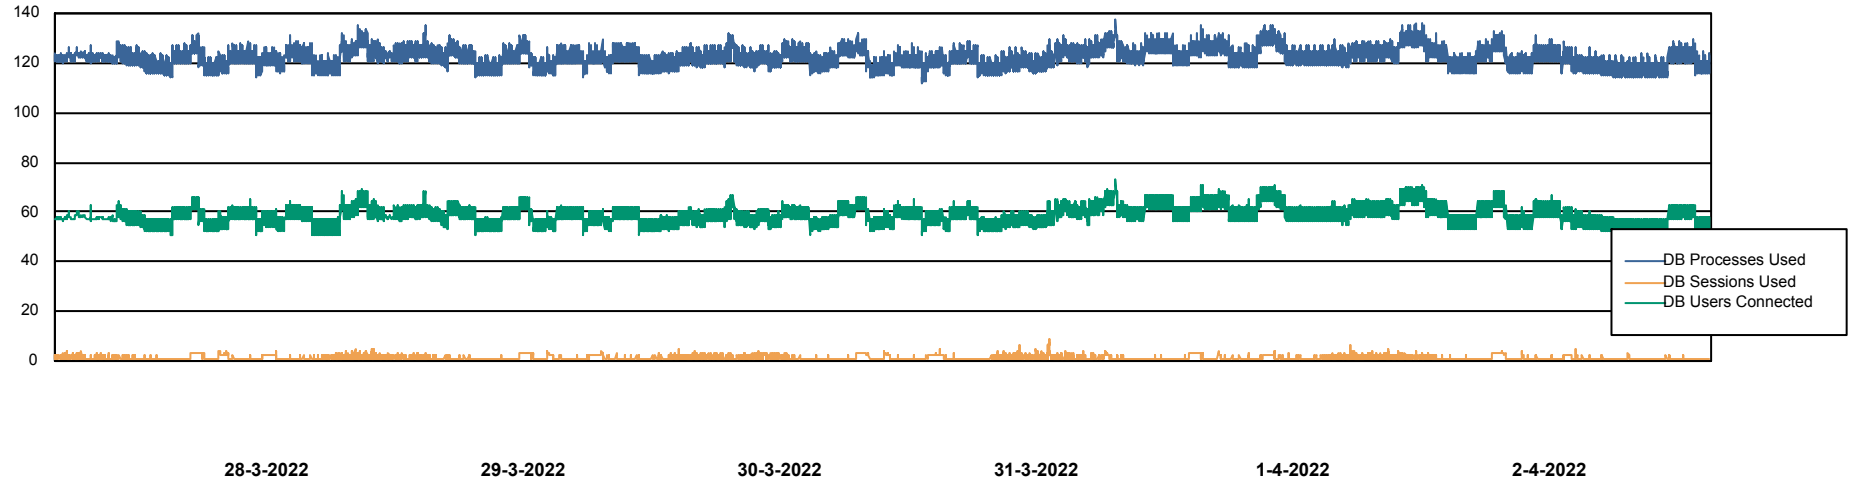

Database Performance PHSDB_Production

DB Processes Max 1,000