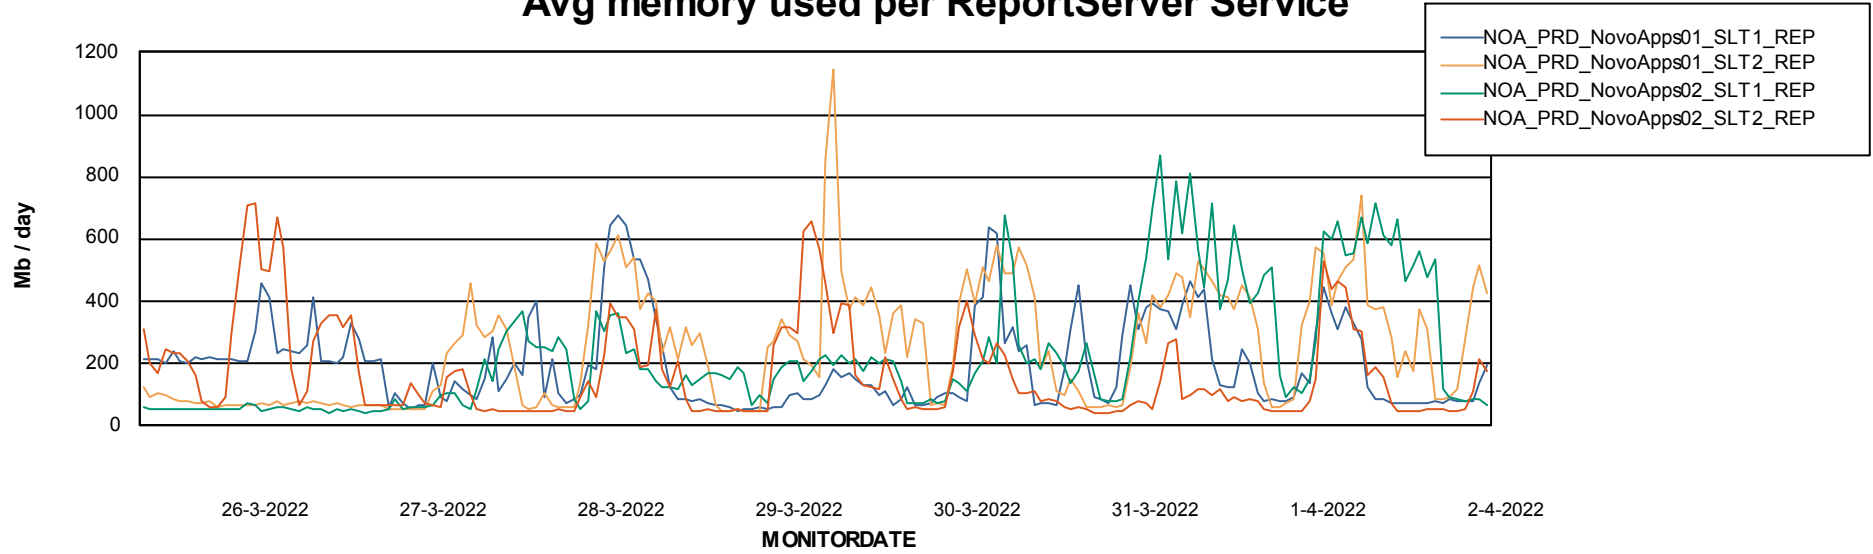

Avg memory used per ABS Server Service

Avg users per day per ABS server

Weekly SLA Customer Report

Customer NOA_Production
Database ID 116

ABSSolute Application ReportServer Services

Avg memory used per ReportServer Service