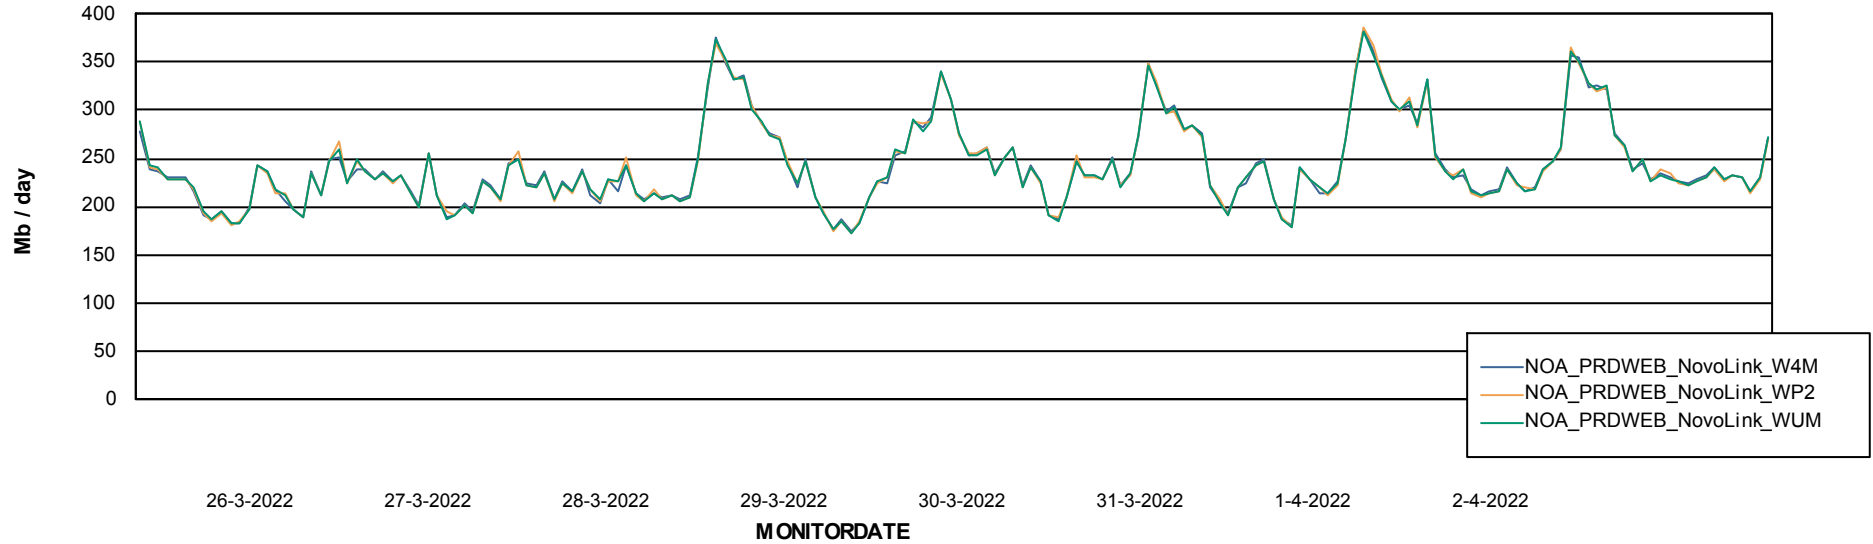

ABSolute Web Component Services

Avg memory used per ABS Web component