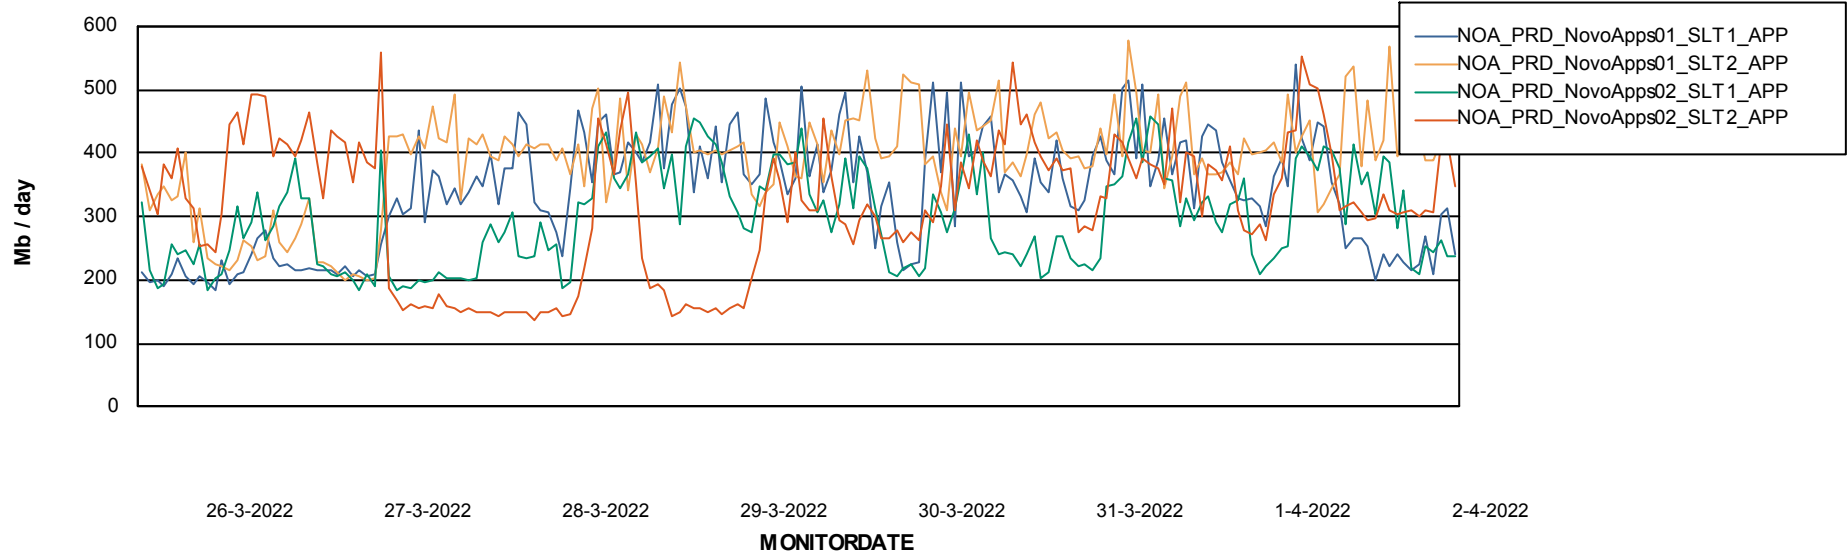

ABSSolute Application Server Services

Avg memory used per ABS Server Service