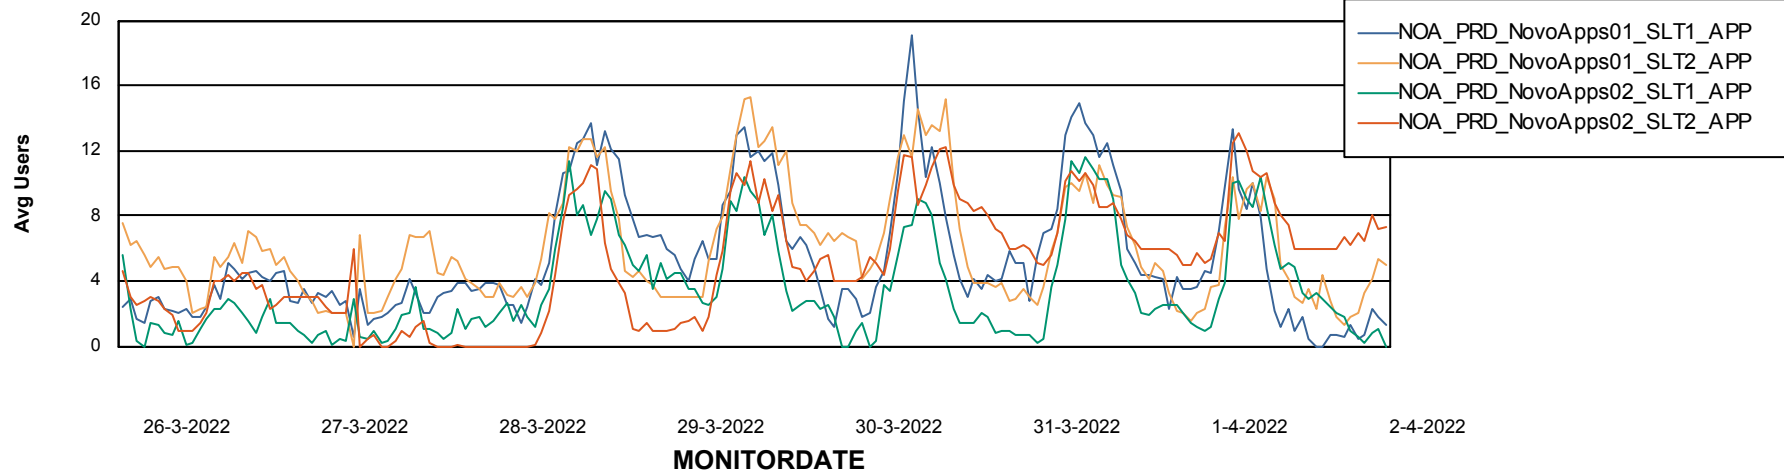

Weekly SLA Customer Report

Customer NOA_Production
Database ID 116

Standby Database Health NOA_Production

Recovery lag for last 7 days

Weekly SLA Customer Report

Customer NOA_Production
Database ID 116

ABSSolute Application Server Services

Avg memory used per ABS Server Service

Avg users per day per ABS server

Weekly SLA Customer Report

Customer NOA_Production
Database ID 116

ABSSolute Application ReportServer Services

Avg memory used per ReportServer Service