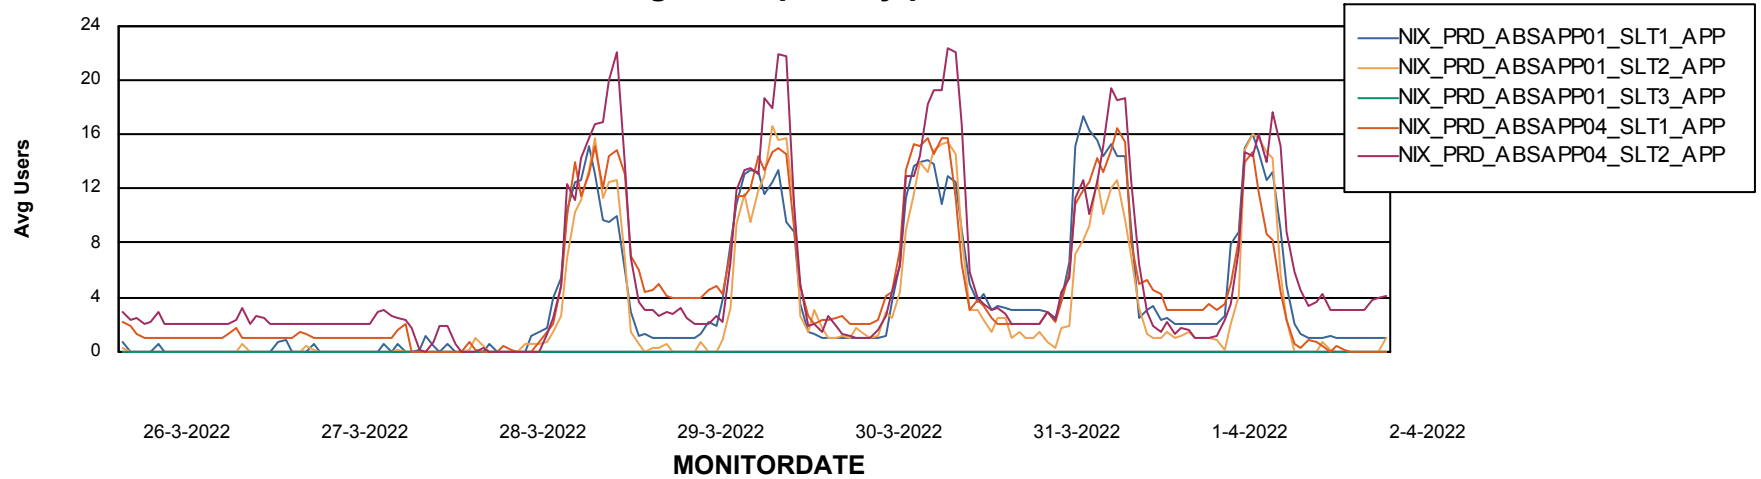

Avg users per day per ABS server