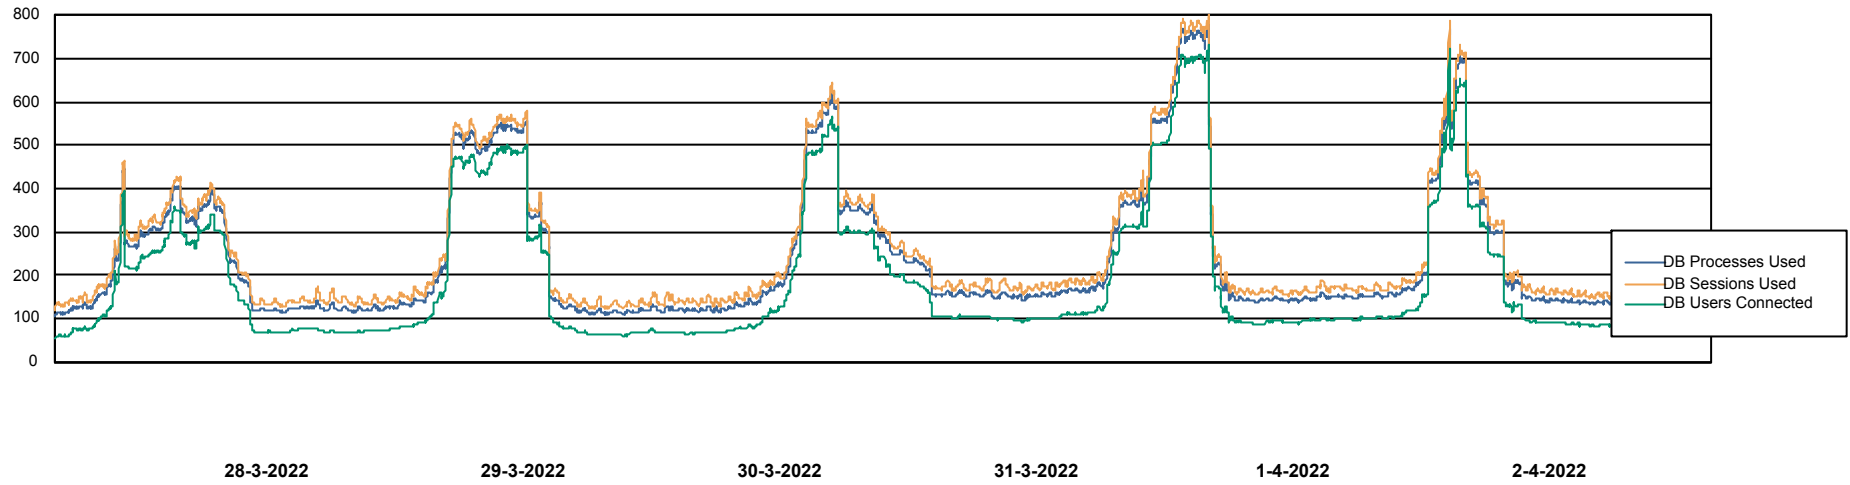

Weekly SLA Customer Report

Customer NIX_Production
Database ID 51

Database Performance NIXDB_BI

Weekly SLA Customer Report

Customer NIX_Production
Database ID 51

Database Performance NIXDB_Production

Weekly SLA Customer Report

Customer NIX_Production
Database ID 51

Database Performance NIXDB_Standby

DB Processes Max 300

Weekly SLA Customer Report

Customer NIX_Production
Database ID 51

DATABASE SIZE NIXDB_BI

Database growth over last month