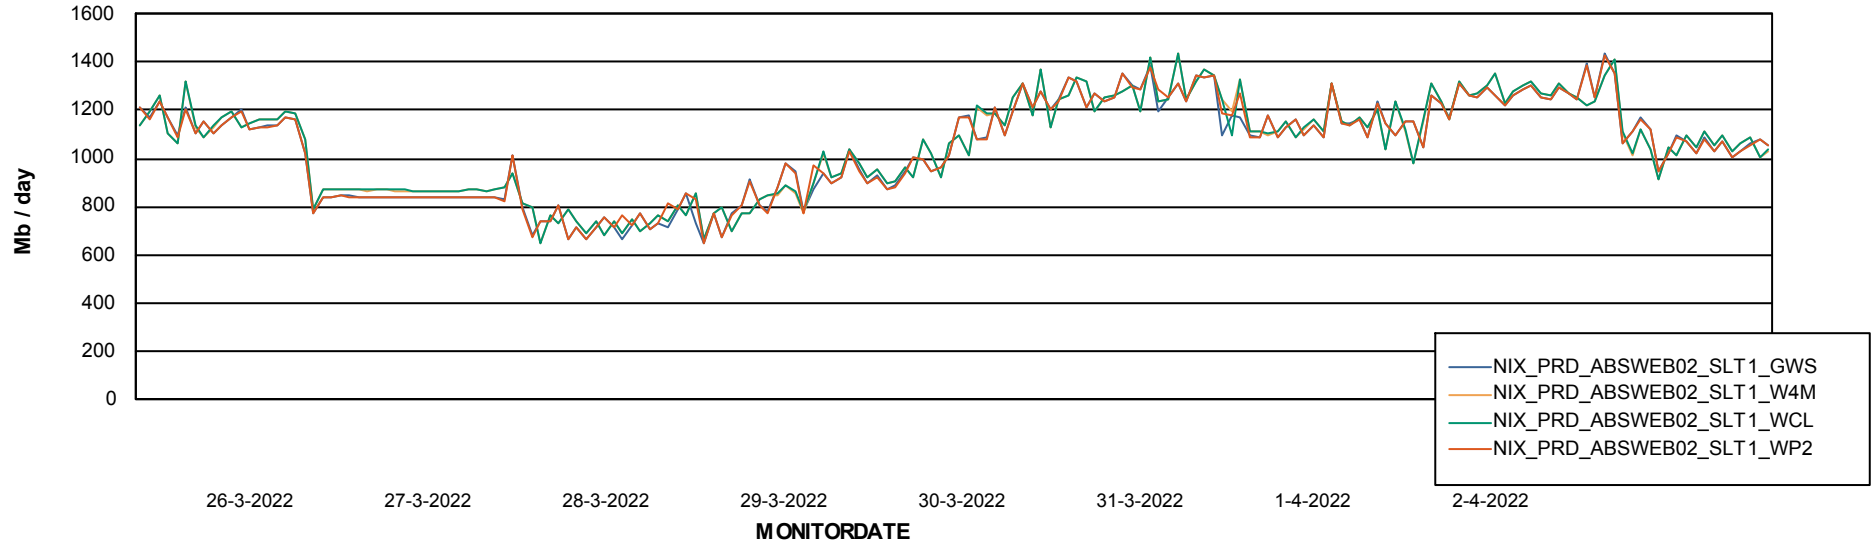

ABSSolute Web Component Services

Avg memory used per ABS Web component