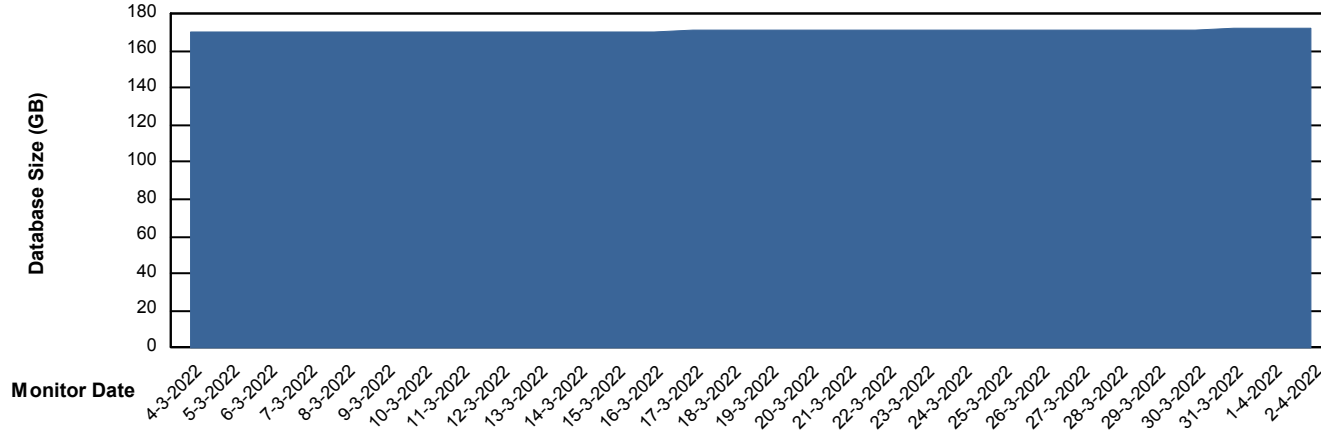

Customer NIX_Production
Database ID 51

Database Performance NIXDB_Standby

DB Processes Max 300

Weekly SLA Customer Report

Customer NIX_Production
Database ID 51

DATABASE SIZE NIXDB_BI

Database growth over last month