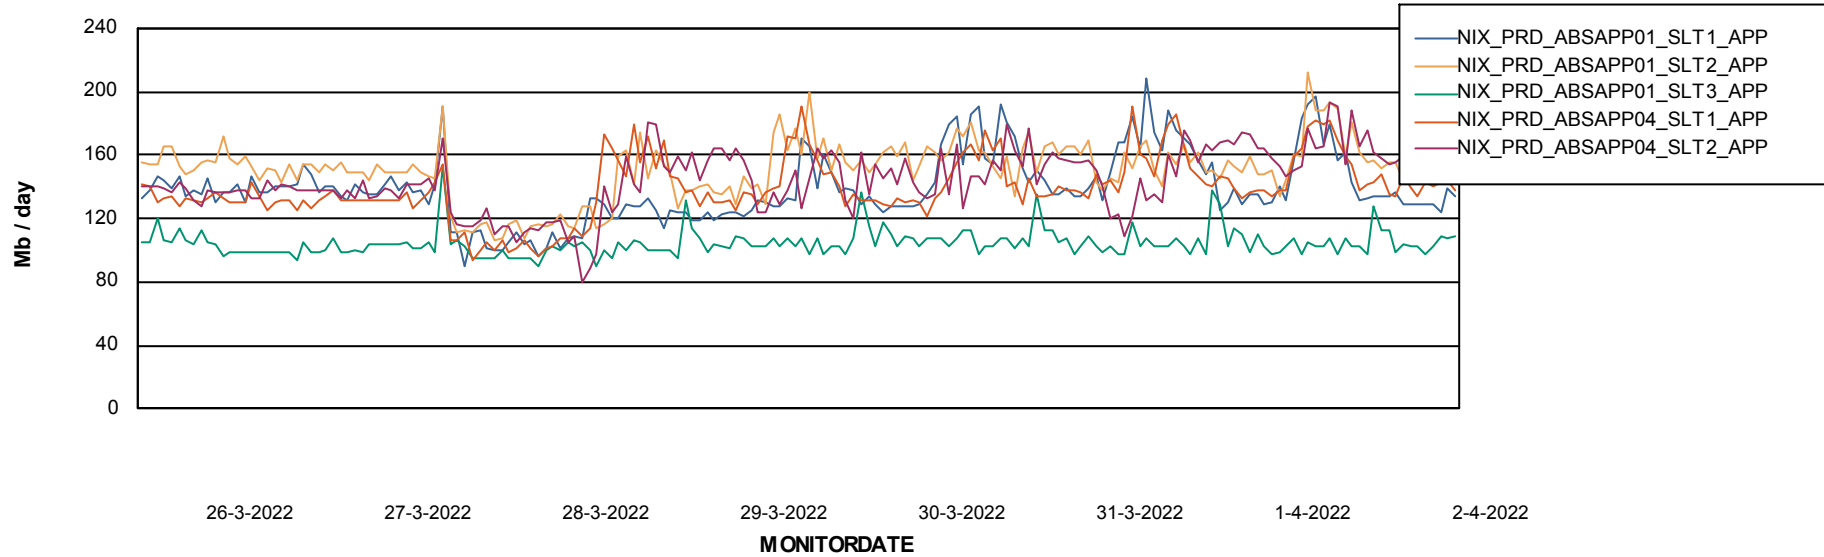

Standby Database Health NIX_Production

Recovery lag for last 7 days

Weekly SLA Customer Report

Customer NIX_Production
Database ID 51

ABSSolute Application Server Services

Avg memory used per ABS Server Service

Avg users per day per ABS server

Weekly SLA Customer Report

Customer NIX_Production
Database ID 51

ABSSolute Application ReportServer Services

Avg memory used per ReportServer Service

Weekly SLA Customer Report