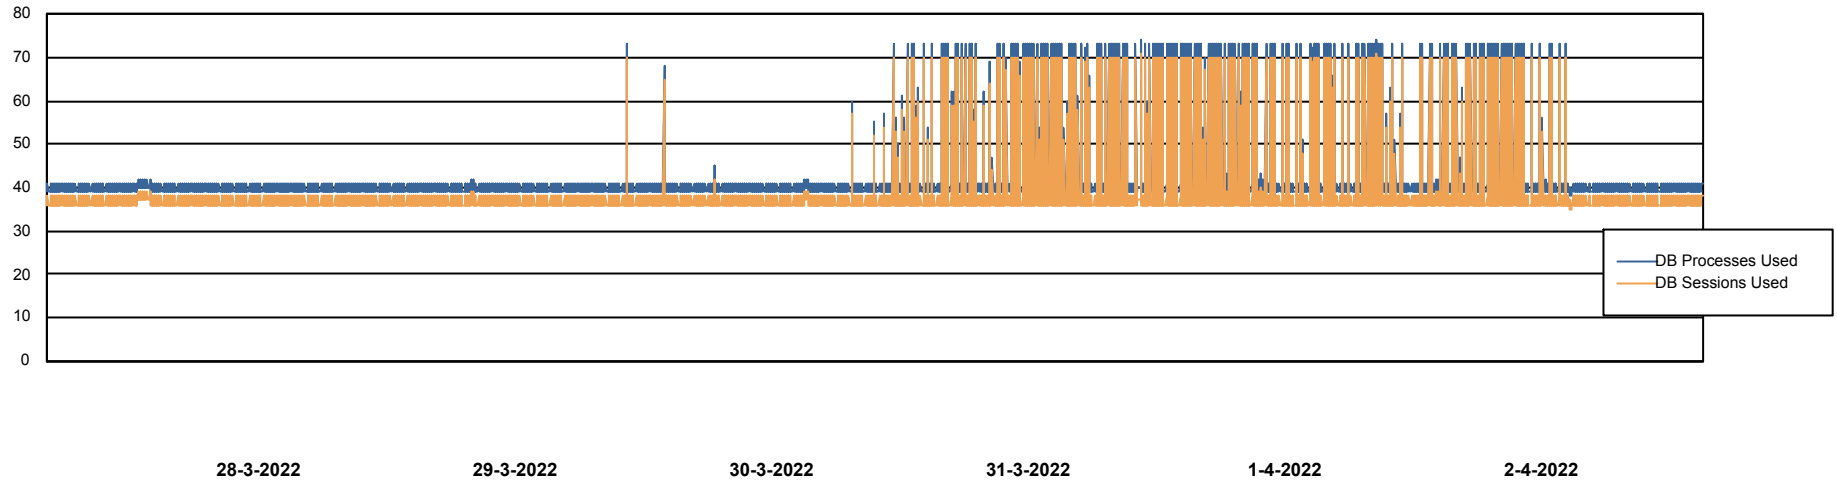

Database Performance NIXDB_Standby

DB Processes Max 300