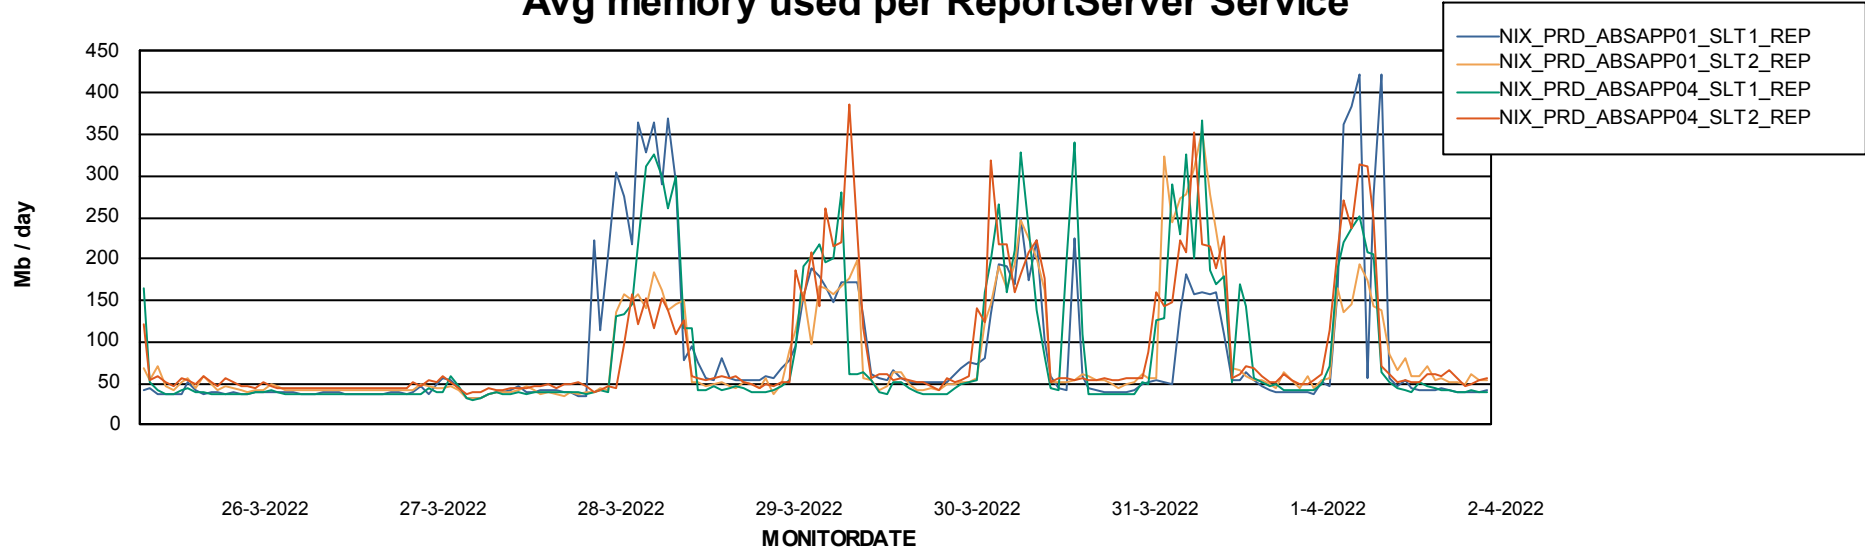

Avg users per day per ABS server

Weekly SLA Customer Report

Customer NIX_Production
Database ID 51

ABSSolute Application ReportServer Services

Avg memory used per ReportServer Service

Weekly SLA Customer Report