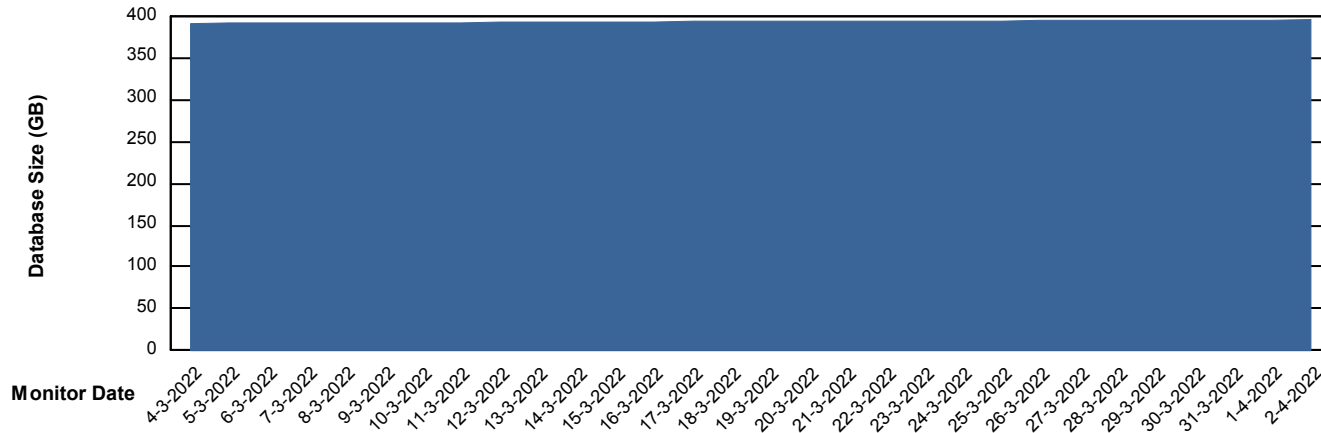

DATABASE SIZE NIXDB_Production

Database growth over last month