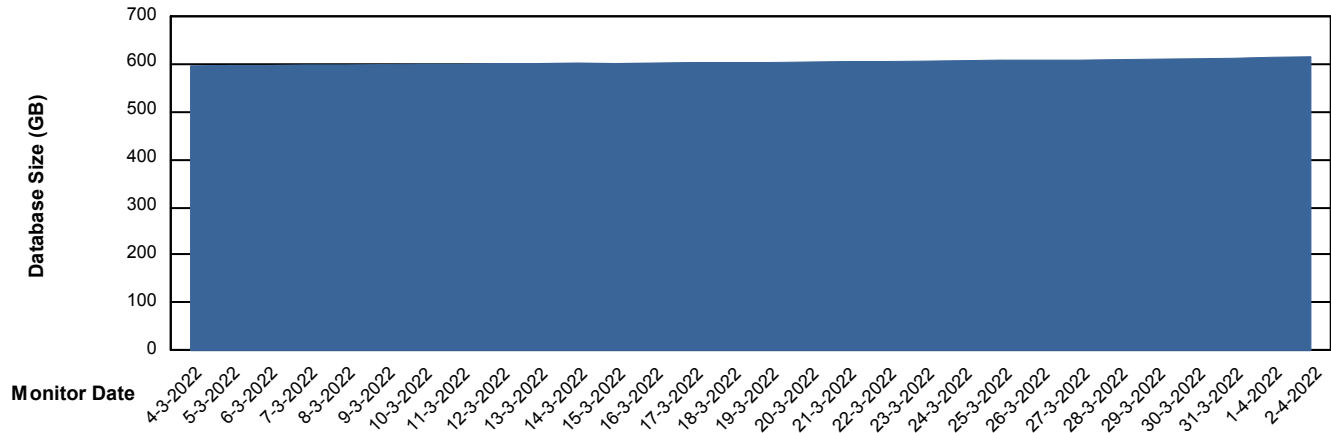

Customer LTS(CleanLease)_Production
Database ID 126

DATABASE SIZE LTS_PROD_CLSABSBI01_BI

Database growth over last month

DATABASE SIZE LTS_PROD_CLSABSDB01_PRDB

Database growth over last month

Weekly SLA Customer Report