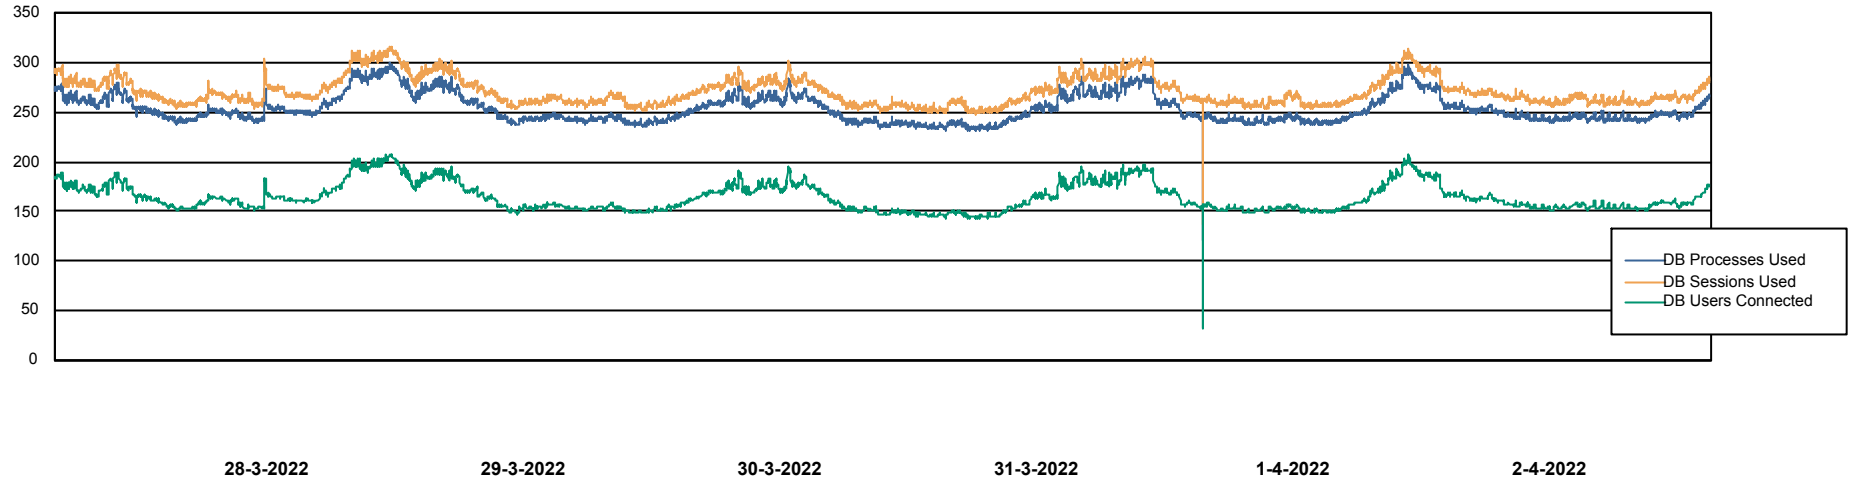

Weekly SLA Customer Report

Customer LTS(CleanLease)_Production
Database ID 126

Database Performance LTS_PROD_CLSABSBI01_BI

Weekly SLA Customer Report

Customer LTS(CleanLease)_Production
Database ID 126

Database Performance LTS_PROD_CLSABSD01_PRDB