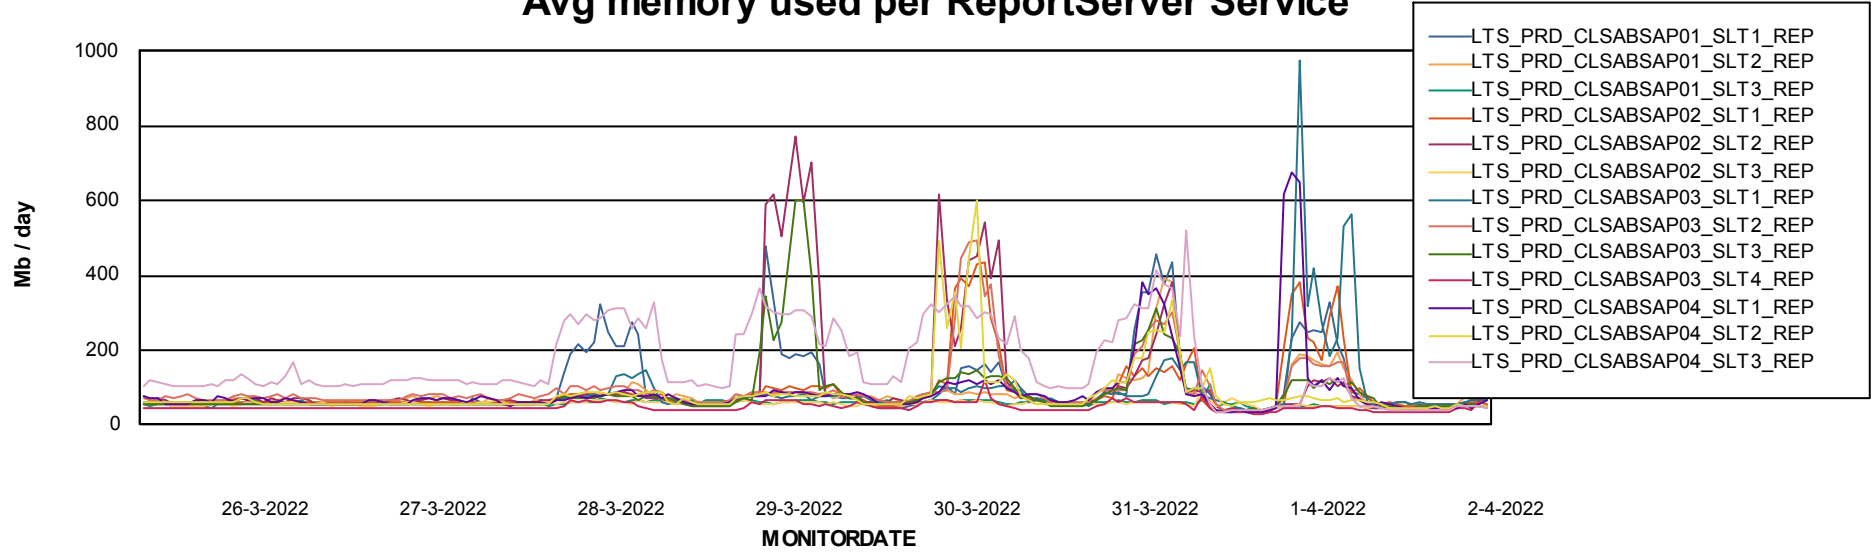

ABSSolute Application ReportServer Services

Avg memory used per ReportServer Service