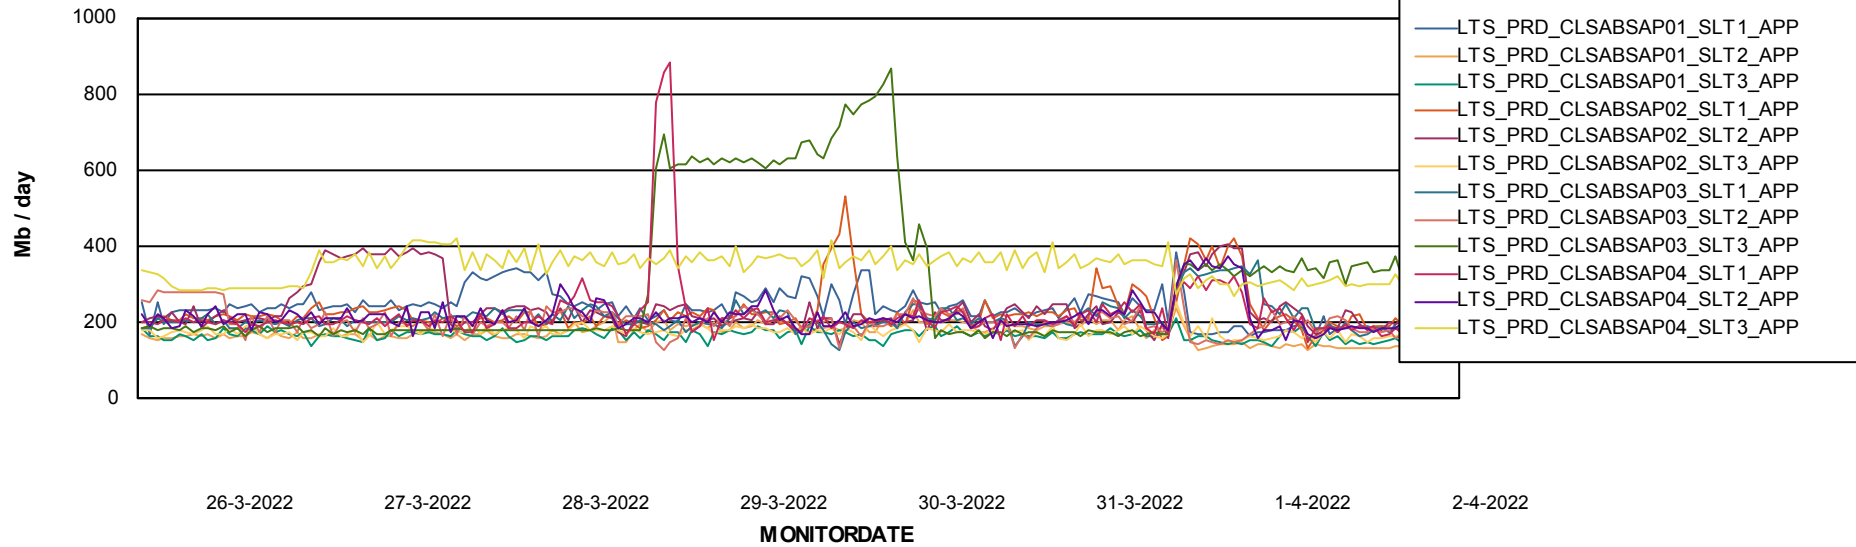

ABSSolute Application Server Services

Avg memory used per ABS Server Service