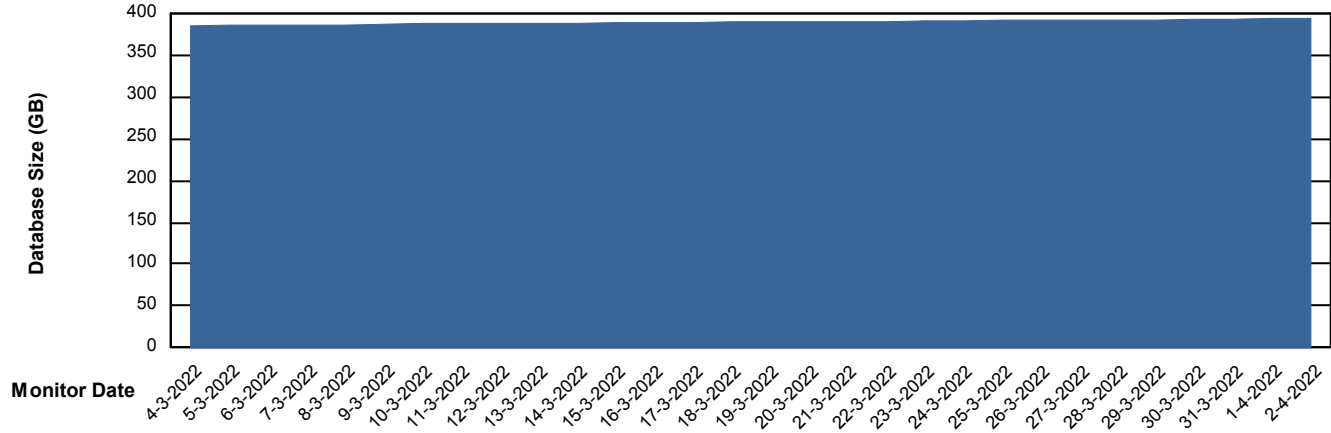

DATABASE SIZE LTS_PROD_CLSABSBI01_BI

Database growth over last month