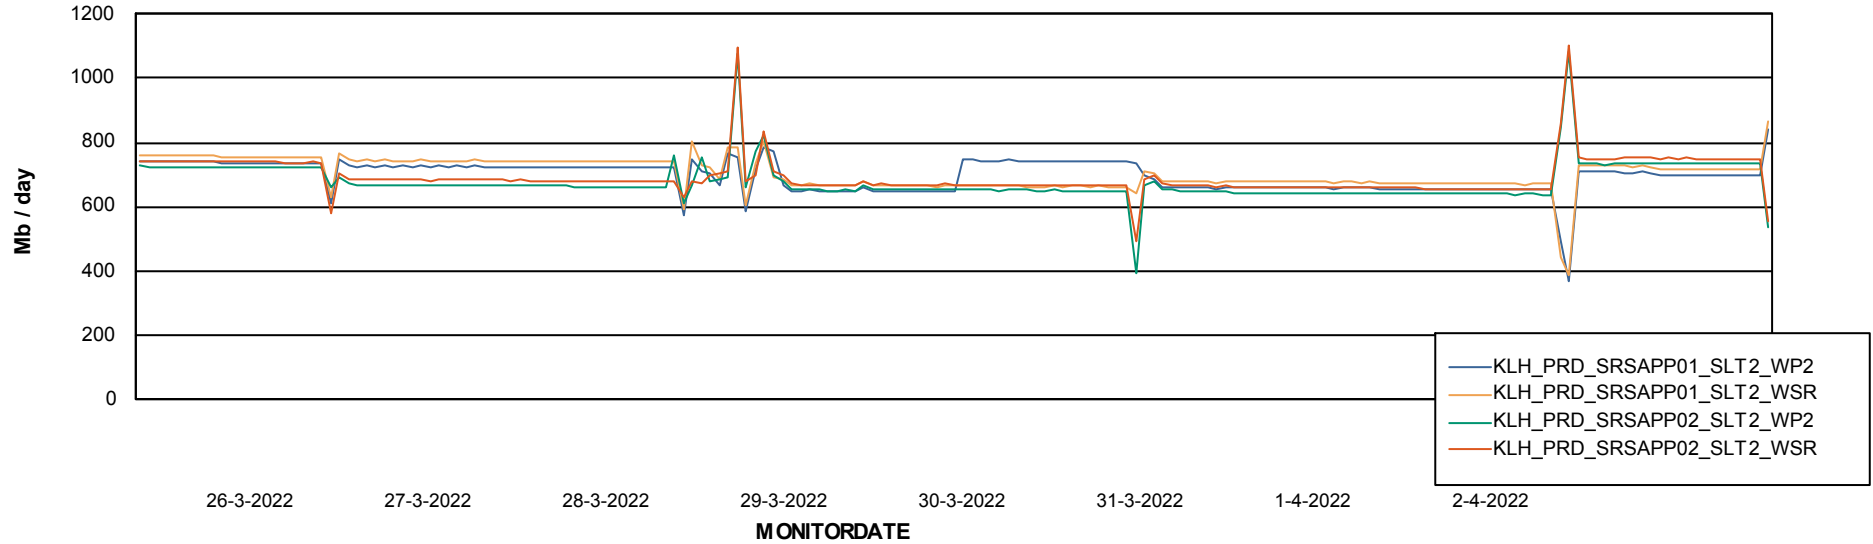

ABSSolute Web Component Services

Avg memory used per ABS Web component