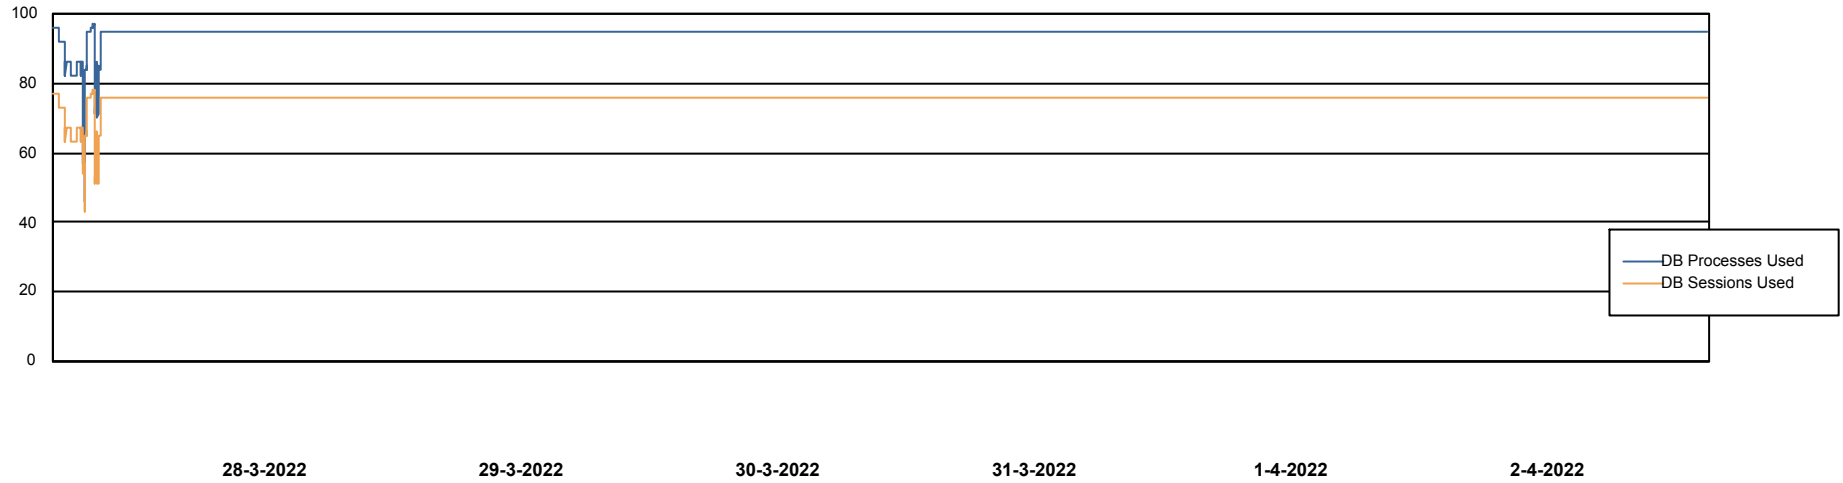

Weekly SLA Customer Report

Customer KLH_Production
Database ID 139

Database Performance KLHDB_BI

Weekly SLA Customer Report

Customer KLH_Production
Database ID 139

Database Performance KLHDB_Production

Weekly SLA Customer Report

Customer KLH_Production
Database ID 139

Database Performance KLHDB_Standby

DB Processes Max 4
DB Processes Max 1,000
DB Processes Max 0

Weekly SLA Customer Report

Customer KLH_Production
Database ID 139

DATABASE SIZE KLHDB_BI