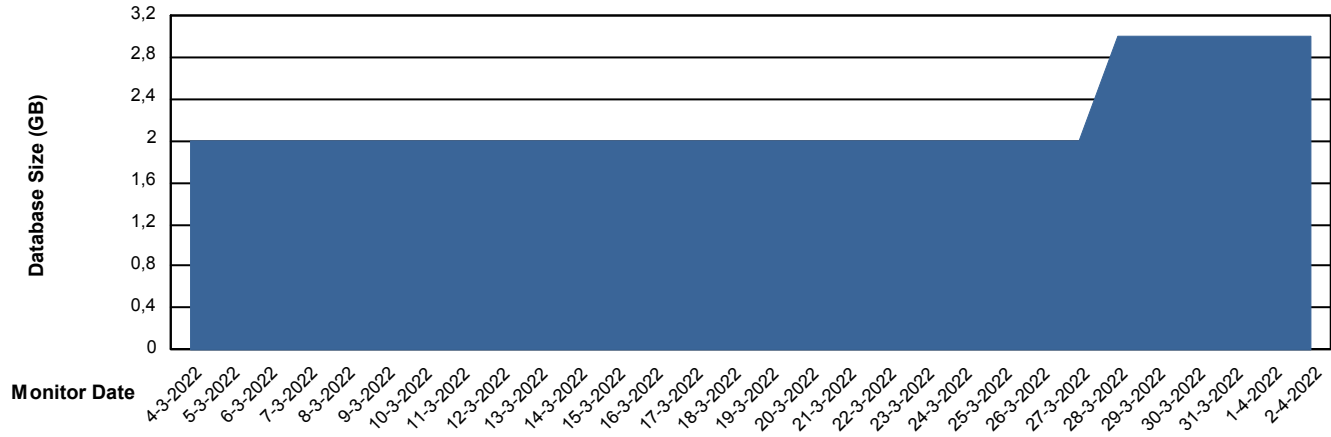

Customer KLH_Production
Database ID 139

Database Performance KLHDB_Standby

DB Processes Max 4
DB Processes Max 1,000
DB Processes Max 0

Weekly SLA Customer Report

Customer KLH_Production
Database ID 139

DATABASE SIZE KLHDB_BI

Database growth over last month

DATABASE SIZE KLHDB_Production

Database growth over last month

Weekly SLA Customer Report

Customer KLH_Production
Database ID 139

Database Tablespace KLHDB_BI

Date	Tablespace Name	Filesize (Gb)	Usedsize (Gb)	Percentage free
2-4-2022	ABSDATA	4	0	97
	INDX	8	0	94
1-4-2022	ABSDATA	4	0	97
	INDX	8	0	94
31-3-2022	ABSDATA	4	0	97
	INDX	8	0	94
30-3-2022	ABSDATA	4	0	97
	INDX	8	0	94
29-3-2022	ABSDATA	4	0	97
	INDX	8	0	94
28-3-2022	ABSDATA	4	0	97
	INDX	8	0	94
27-3-2022	ABSDATA	4	0	97
	INDX	8	0	94