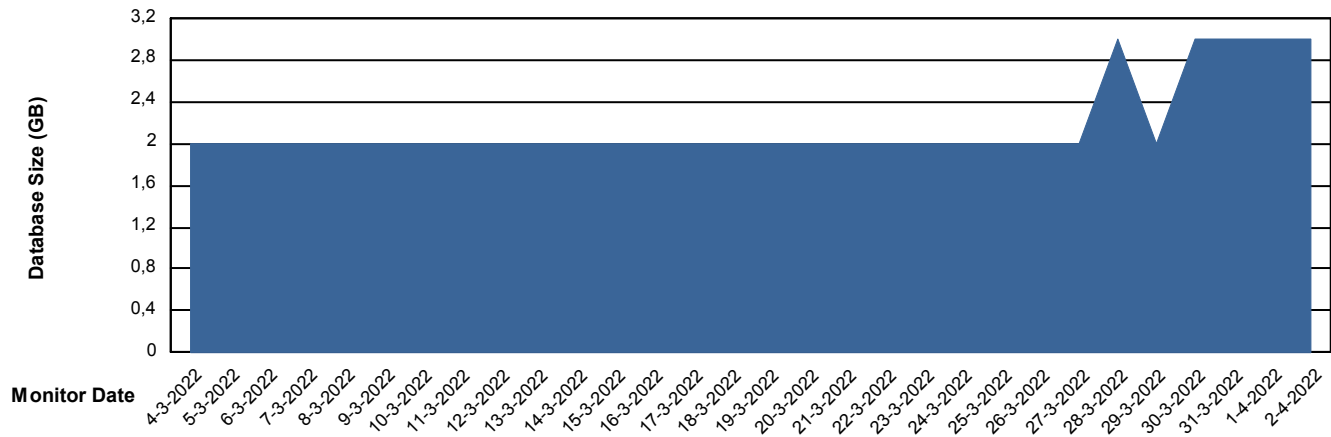

Weekly SLA Customer Report

Customer KLH_Production
Database ID 139

Database Performance KLHDB_BI

Weekly SLA Customer Report

Customer KLH_Production
Database ID 139

Database Performance KLHDB_Production

Weekly SLA Customer Report

Customer KLH_Production
Database ID 139

Database Performance KLHDB_Standby

DB Processes Max 4
DB Processes Max 1,000
DB Processes Max 0

Weekly SLA Customer Report

Customer KLH_Production
Database ID 139

DATABASE SIZE KLHDB_BI

Database growth over last month

DATABASE SIZE KLHDB_Production

Database growth over last month

Weekly SLA Customer Report

Customer KLH_Production
Database ID 139

Database Tablespace KLHDB_BI

Date	Tablespace Name	Filesize (Gb)	Usedsize (Gb)	Percentage free
2-4-2022	ABSDATA	4	0	97
	INDX	8	0	94
1-4-2022	ABSDATA	4	0	97
	INDX	8	0	94
31-3-2022	ABSDATA	4	0	97
	INDX	8	0	94
30-3-2022	ABSDATA	4	0	97
	INDX	8	0	94
29-3-2022	ABSDATA	4	0	97
	INDX	8	0	94
28-3-2022	ABSDATA	4	0	97
	INDX	8	0	94
27-3-2022	ABSDATA	4	0	97
	INDX	8	0	94