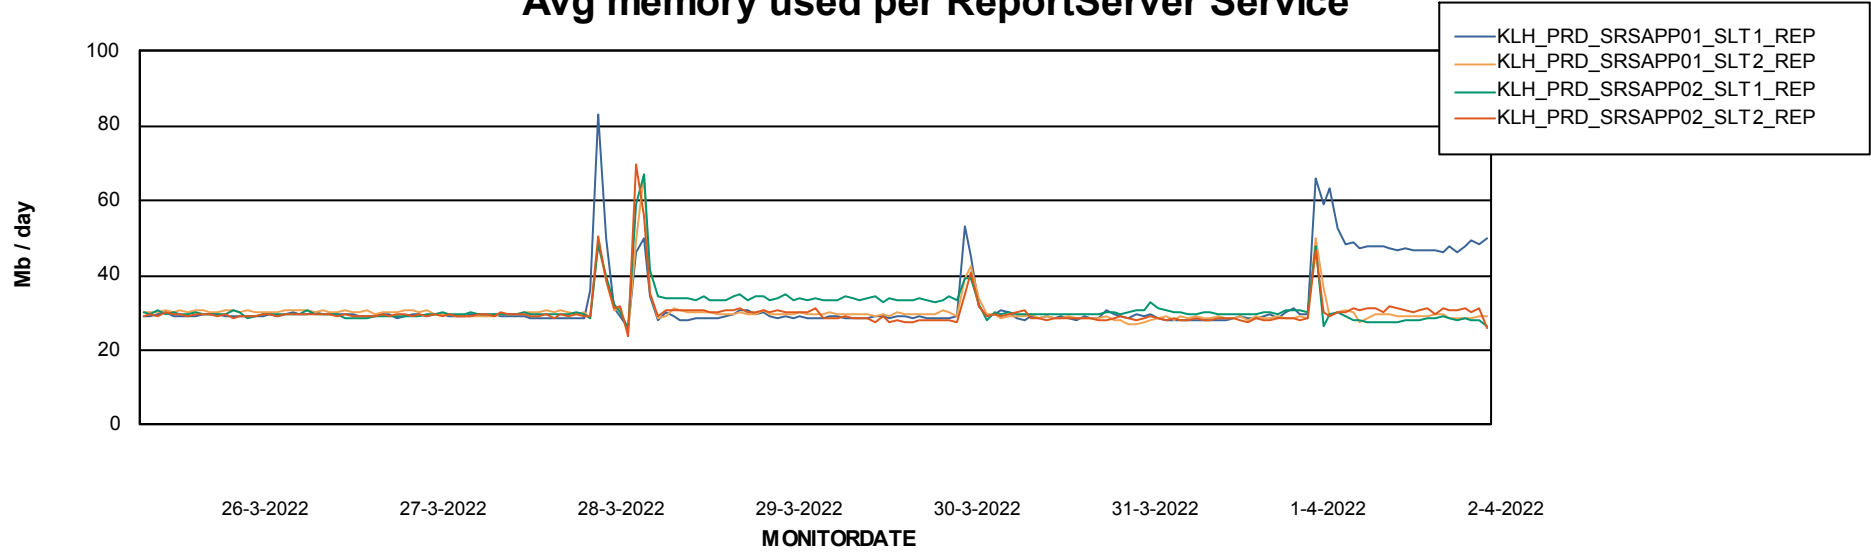

Avg users per day per ABS server

Weekly SLA Customer Report

Customer KLH_Production
Database ID 139

ABSSolute Application ReportServer Services

Avg memory used per ReportServer Service

Weekly SLA Customer Report