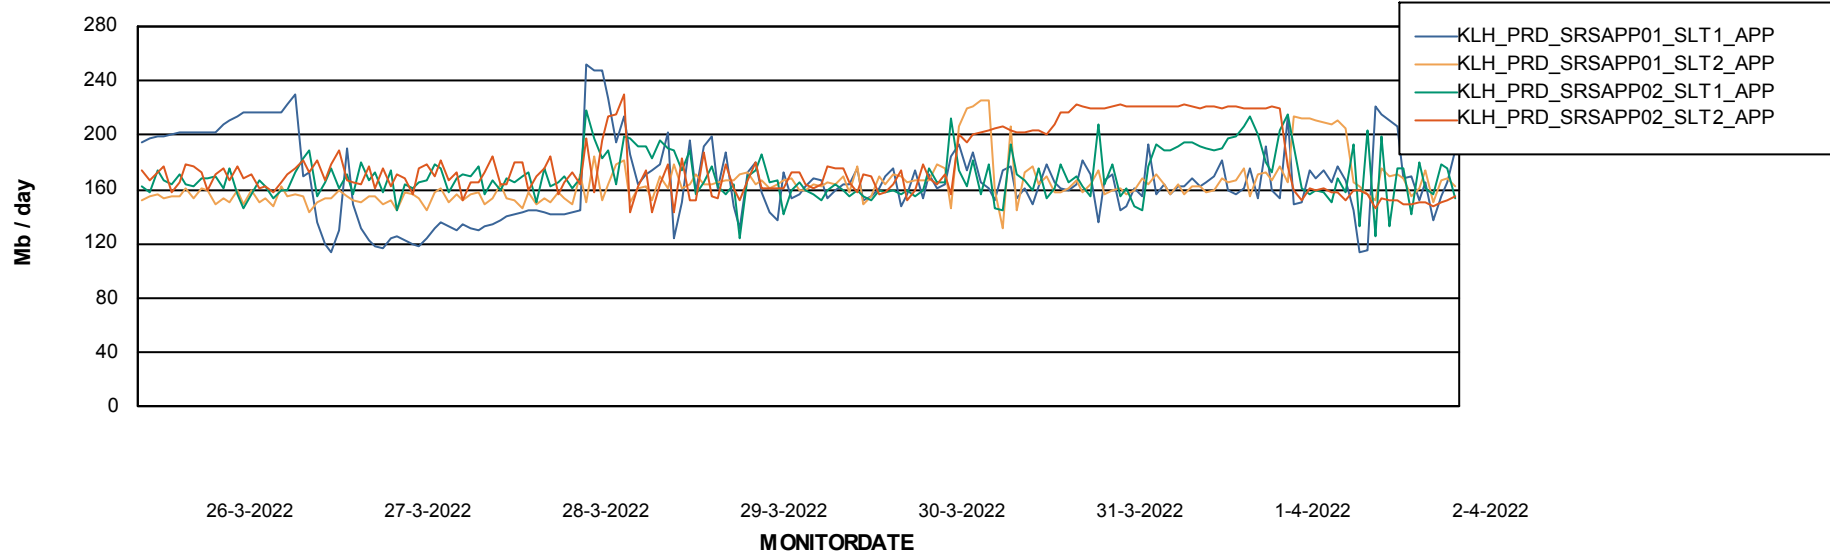

Standby Database Health KLH_Production

Recovery lag for last 7 days

Weekly SLA Customer Report

Customer KLH_Production
Database ID 139

ABSSolute Application Server Services

Avg memory used per ABS Server Service