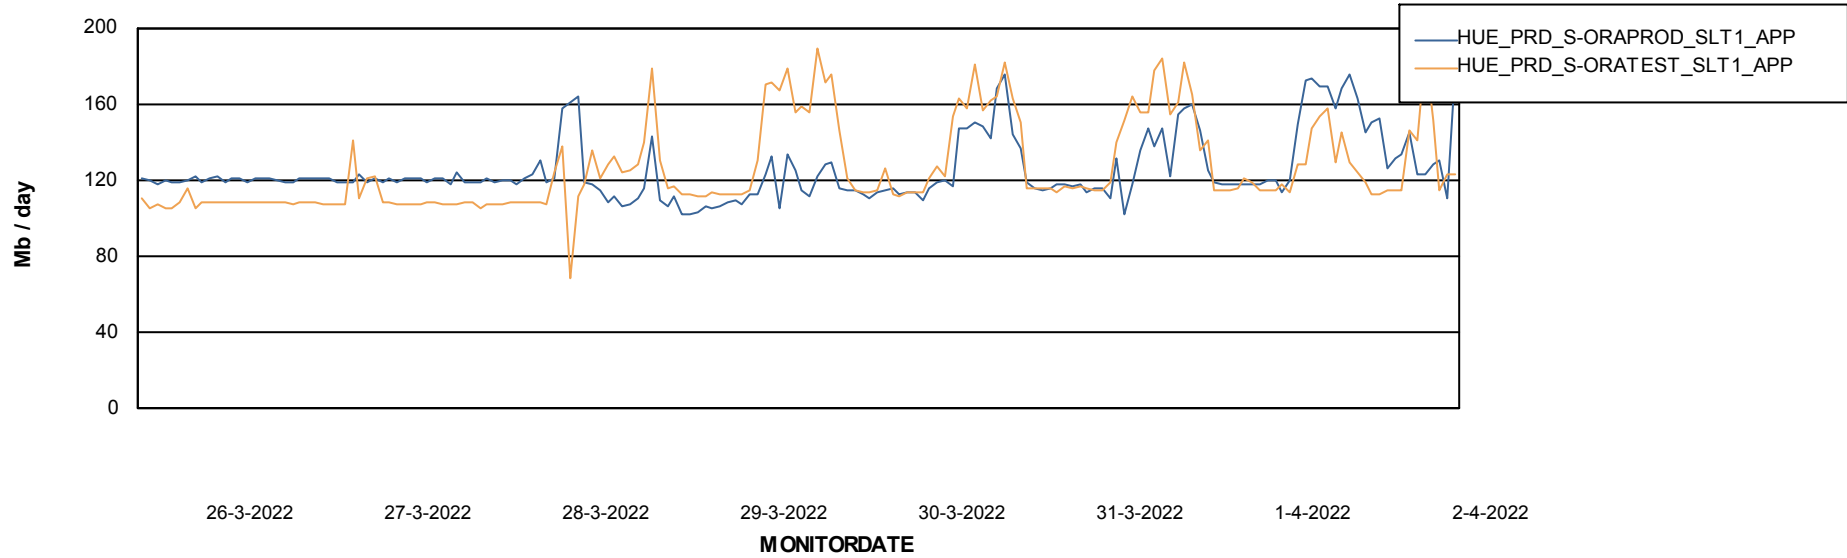

Standby Database Health HUE_Production

Recovery lag for last 7 days

Weekly SLA Customer Report

Customer HUE_Production
Database ID 104

ABSSolute Application Server Services

Avg memory used per ABS Server Service