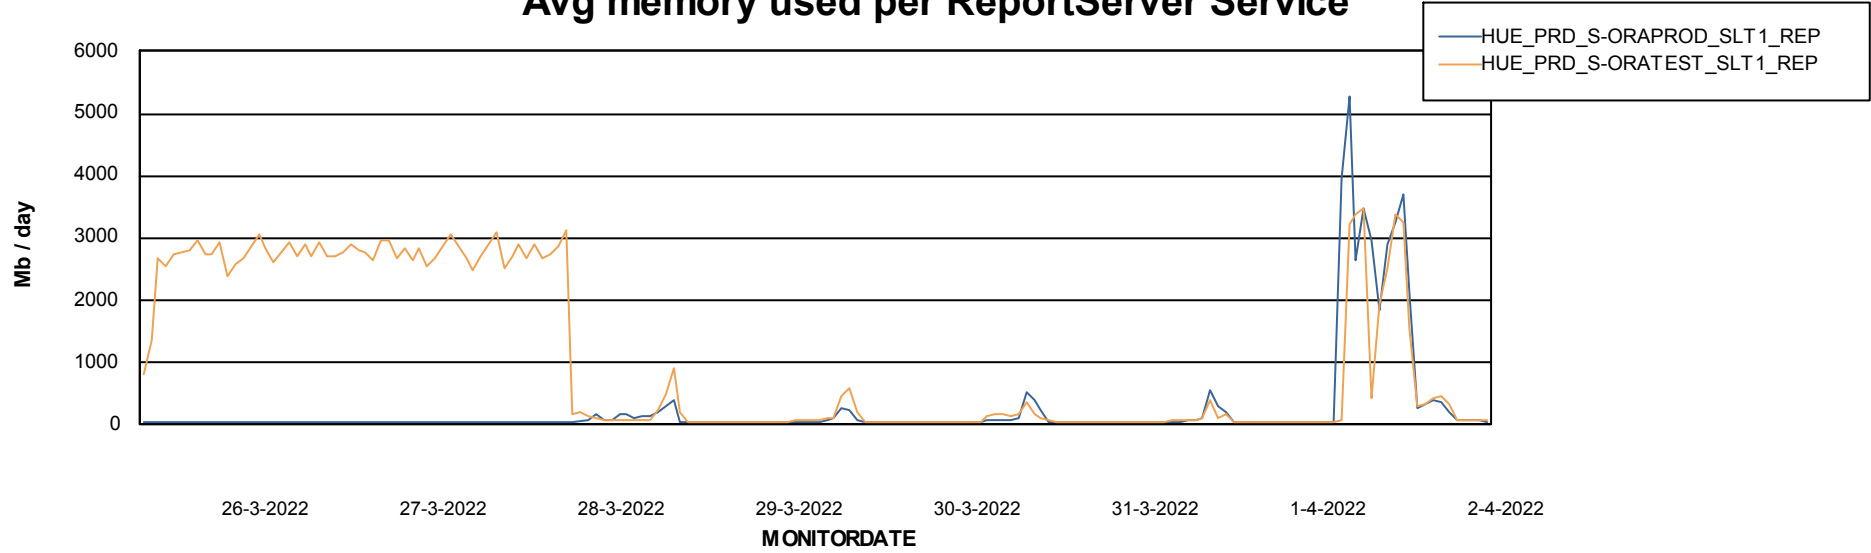

Avg users per day per ABS server

Weekly SLA Customer Report

Customer HUE_Production
Database ID 104

ABSSolute Application ReportServer Services

Avg memory used per ReportServer Service

Weekly SLA Customer Report