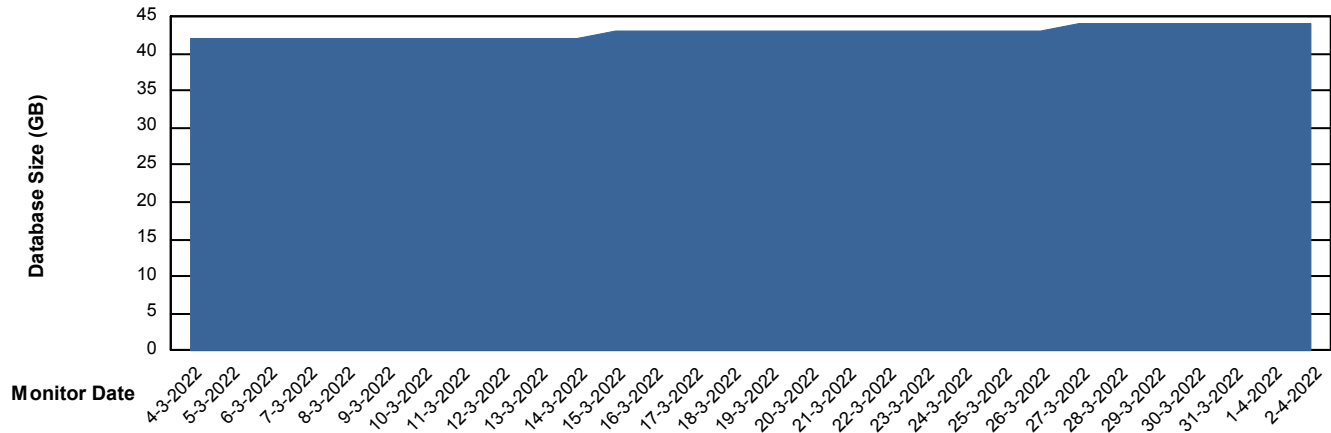

DATABASE SIZE HUE_PRD_S-ORAPROD_DB

Database growth over last month