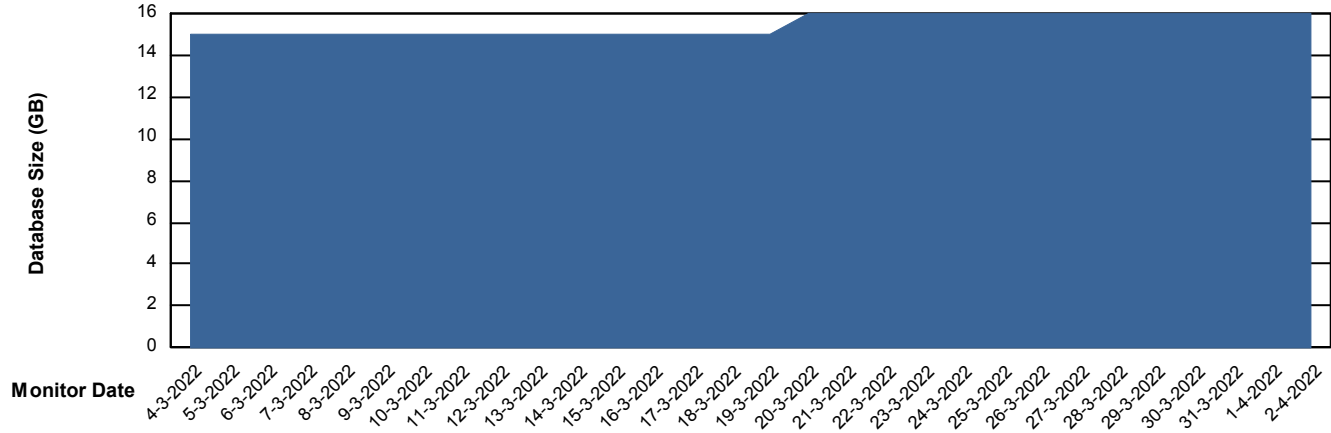

DATABASE SIZE HUE_PRD_S-ORABI_DB

Database growth over last month