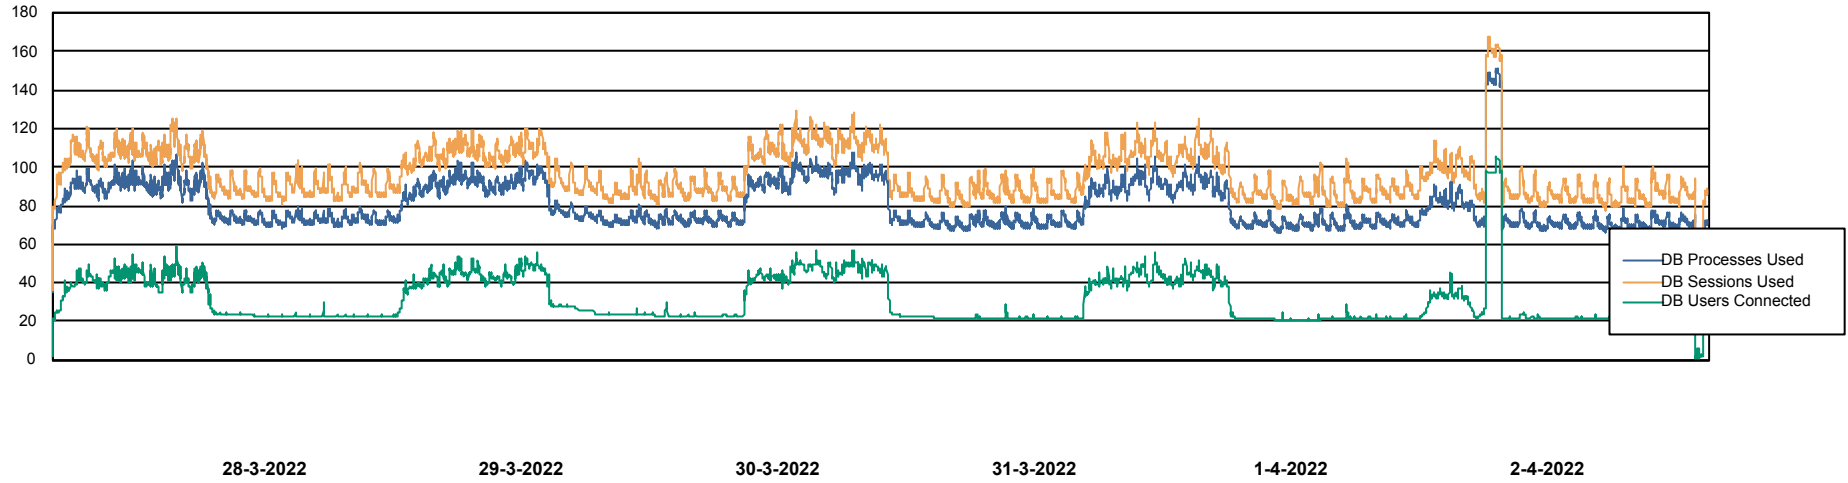

Weekly SLA Customer Report

Customer HUE_Production
Database ID 104

Database Performance HUE_PRD_S-ORABI_DB

Weekly SLA Customer Report

Customer HUE_Production
Database ID 104

Database Performance HUE_PRD_S-ORAPROD_DB