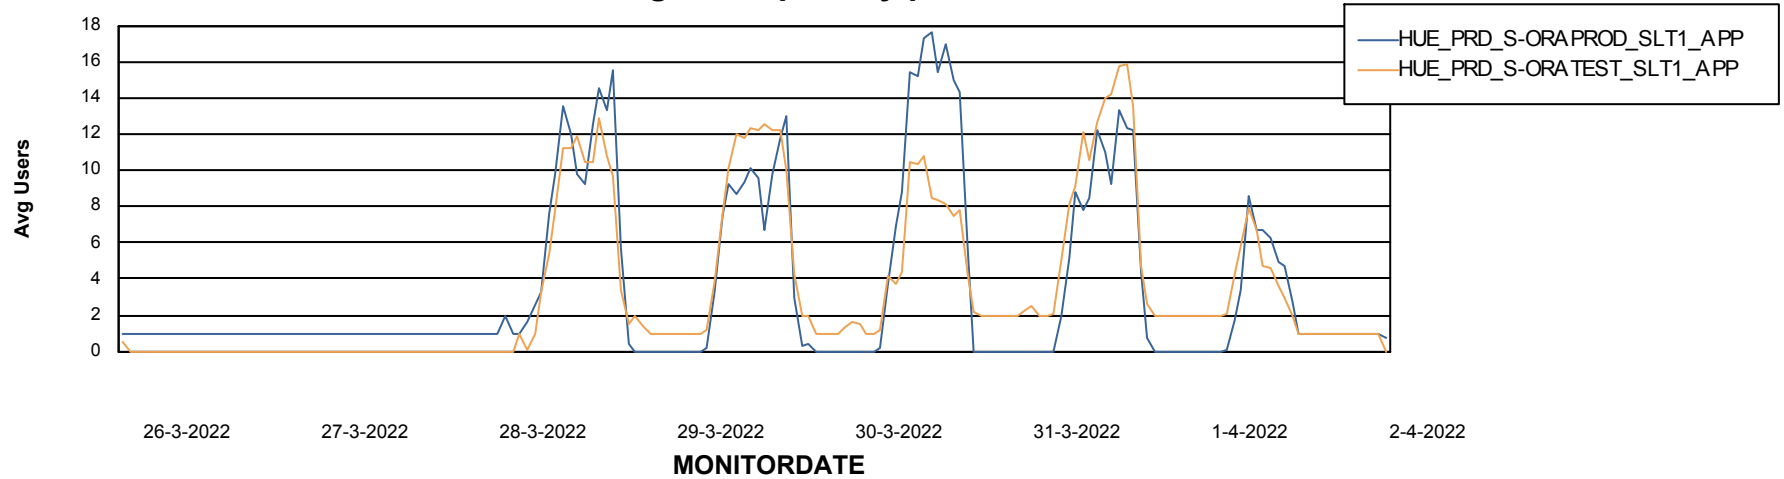

Avg users per day per ABS server