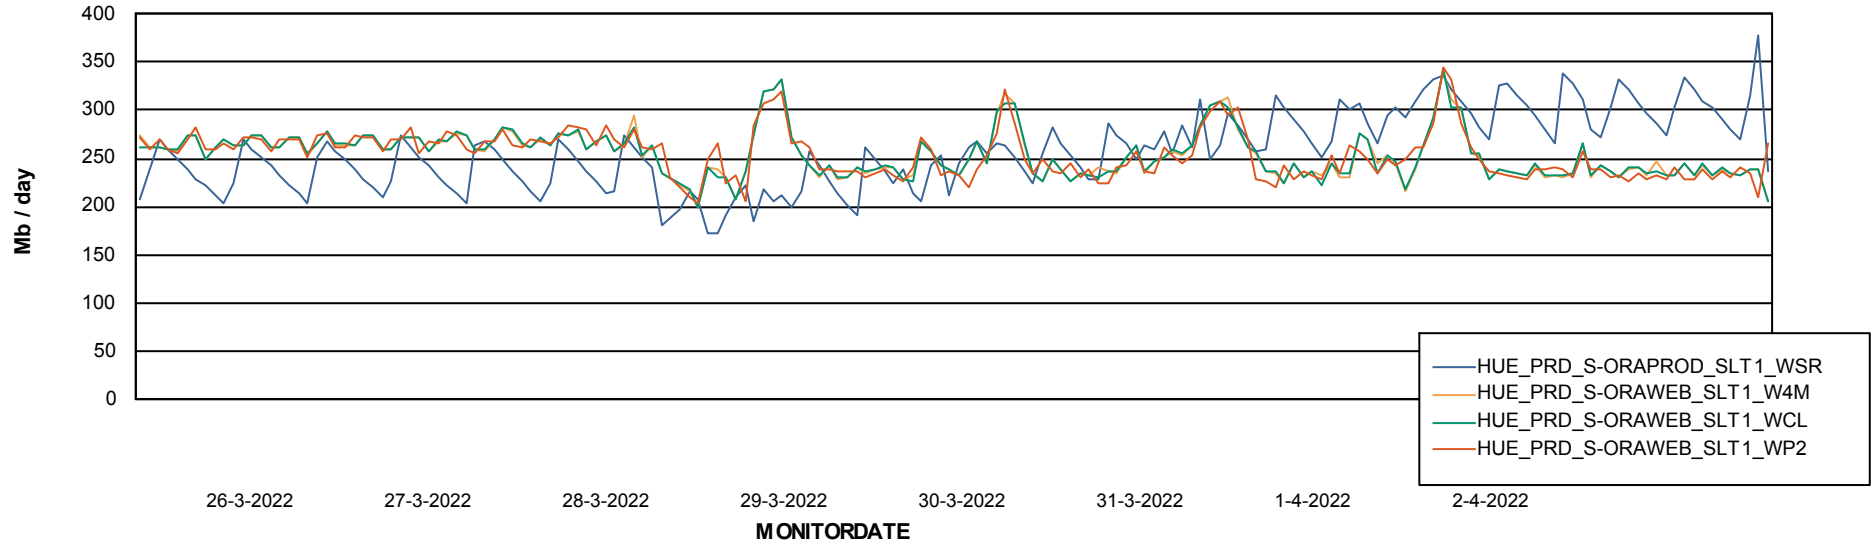

ABSSolute Web Component Services

Avg memory used per ABS Web component