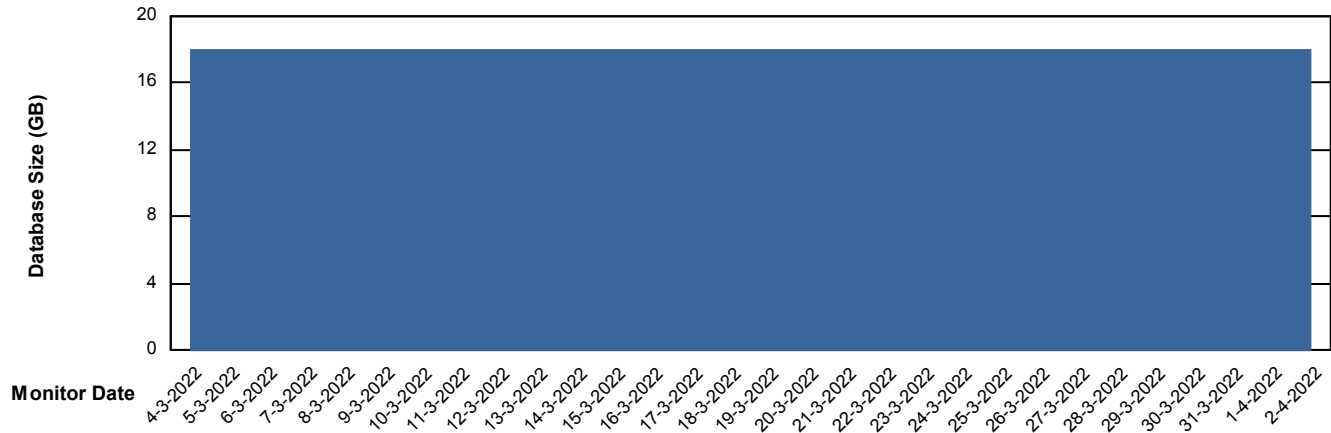

DATABASE SIZE EUT_URM_PRD_URVINA26_DB

Database growth over last month