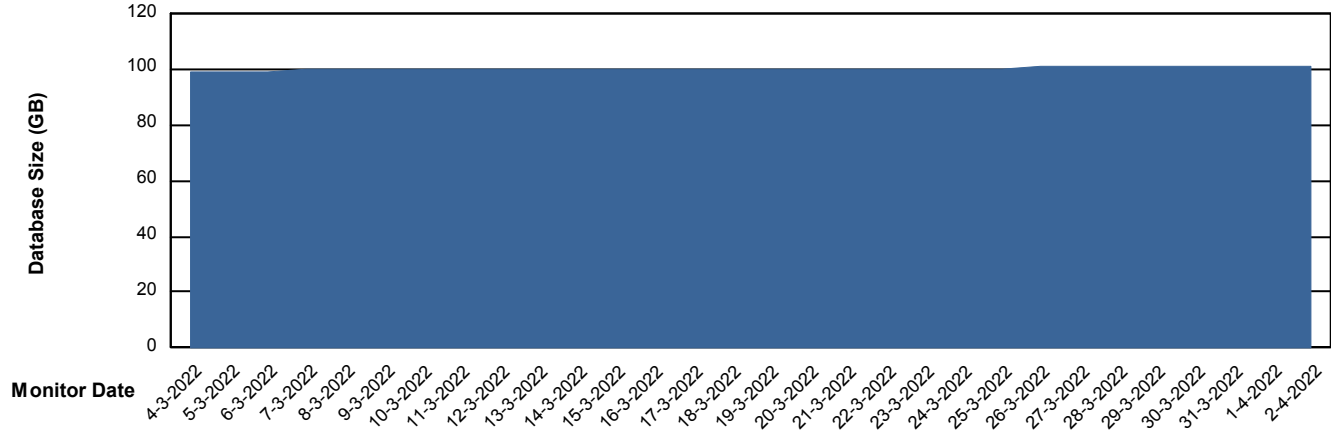

DATABASE SIZE EUT_EUP_PRD_URVINA22T_DB

Database growth over last month