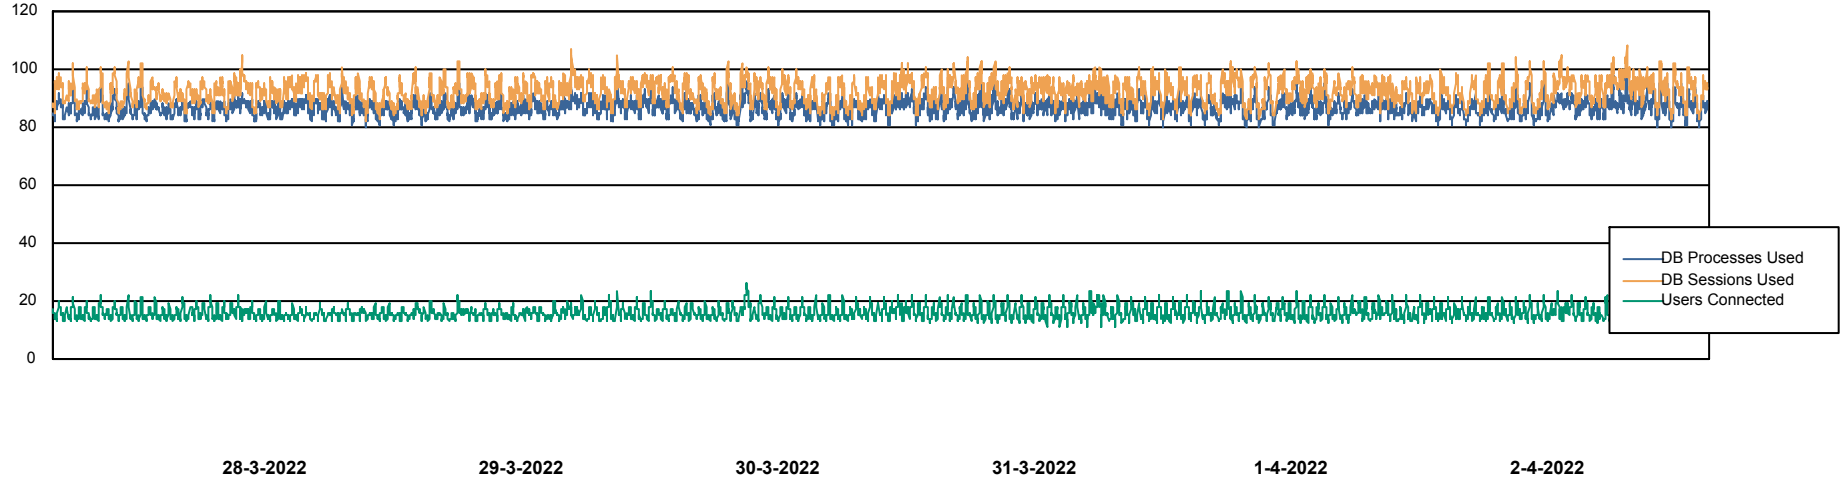

Database Performance ELJDB_PRD_BI

DB Processes Max 1,000
DB Sessions Max 1,524