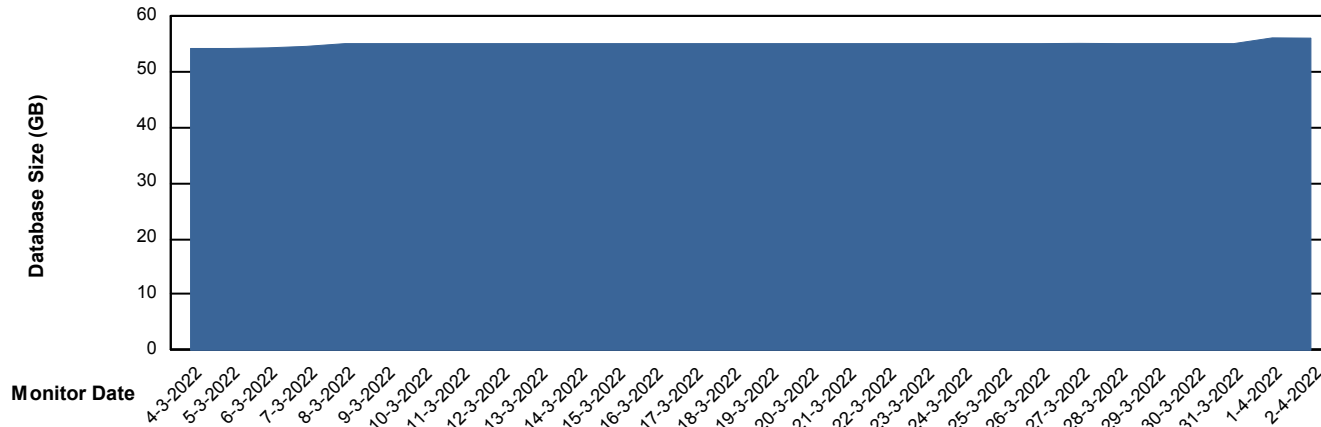

Weekly SLA Customer Report

Customer ELJ Production
Database ID 72

DATABASE SIZE ELJDB_PRD_BI

Database growth over last month

DATABASE SIZE ELJDB_Production

Database growth over last month

Weekly SLA Customer Report