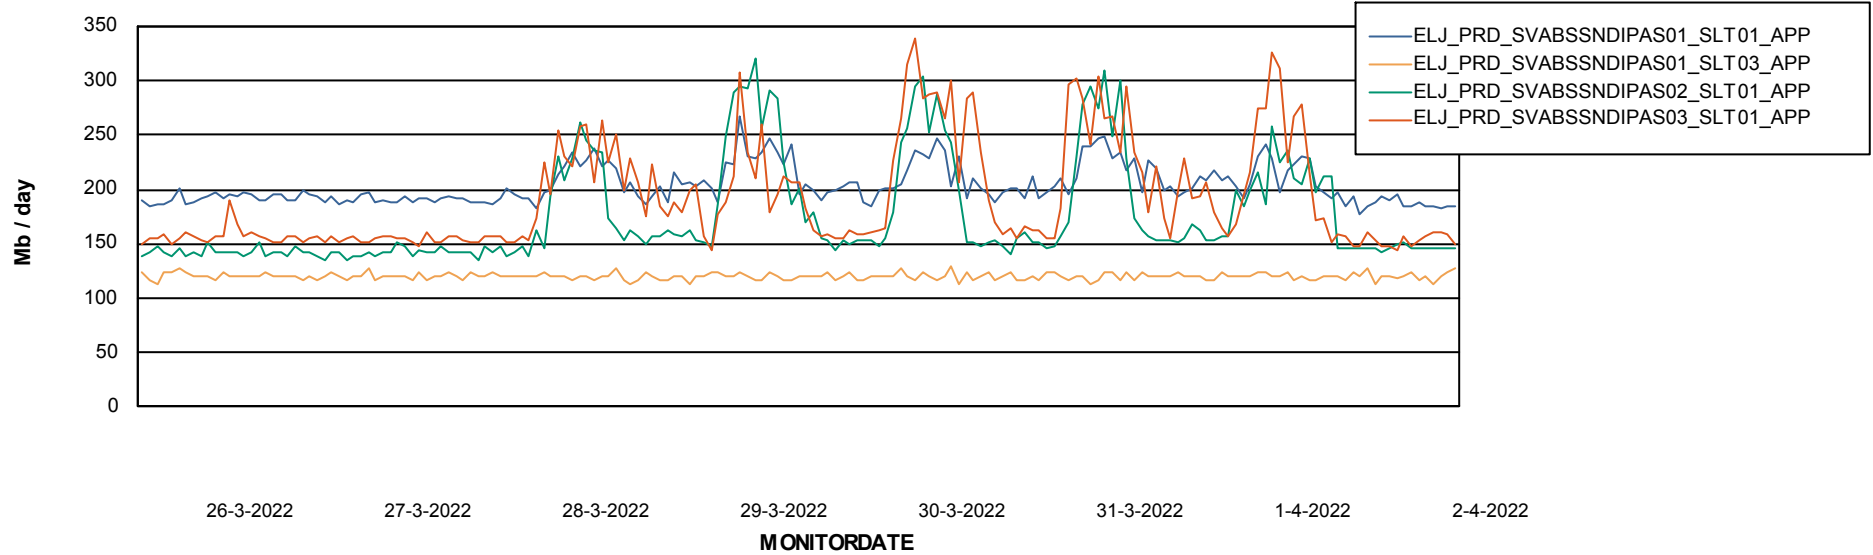

BI Status and last ETL error for ELJDB_PRD_BI

	zo 27/3/2022	ma 28/3/2022	di 29/3/2022	wo 30/3/2022	do 31/3/2022	vr 1/4/2022	za 2/4/2022
ABS DataWarehouse ETL Health	OK	OK	OK	OK	OK	OK	OK
ABS DWHStaging ETL Health	OK	OK	OK	OK	OK	OK	OK

Weekly SLA Customer Report

Customer ELJ Production
Database ID 72

ABSSolute Application Server Services

Avg memory used per ABS Server Service

Avg users per day per ABS server

Weekly SLA Customer Report

Customer ELJ Production
Database ID 72