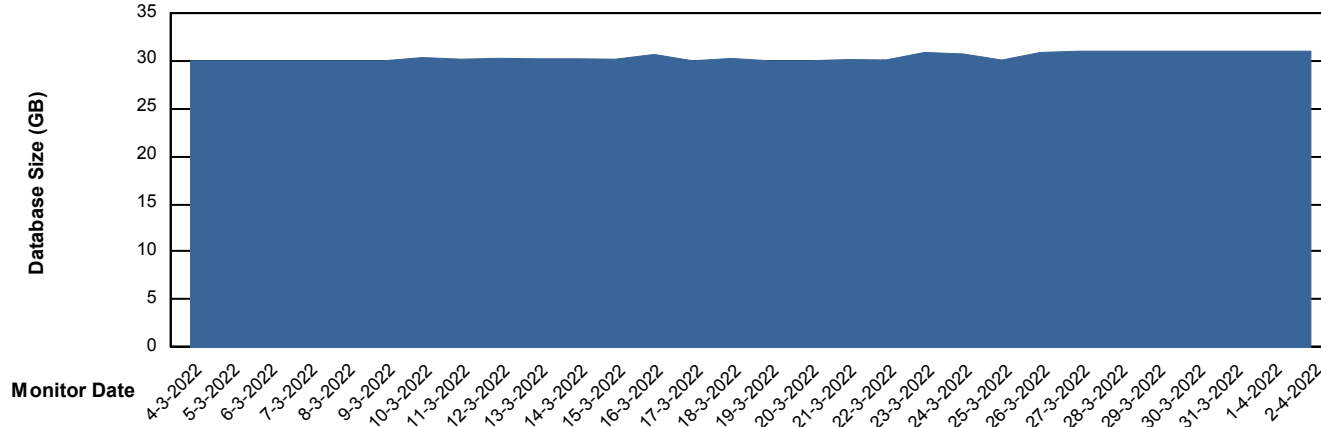

Database Performance ELJDB_Production

DB Processes Max 600
DB Sessions Max 924

Weekly SLA Customer Report

Customer ELJ Production
Database ID 72

Database Performance ELJDB_Standby

DB Processes Max 600
DB Sessions Max 924

Weekly SLA Customer Report

Customer ELJ Production
Database ID 72

DATABASE SIZE ELJDB_PRD_BI

Database growth over last month

DATABASE SIZE ELJDB_Production

Database growth over last month

Weekly SLA Customer Report