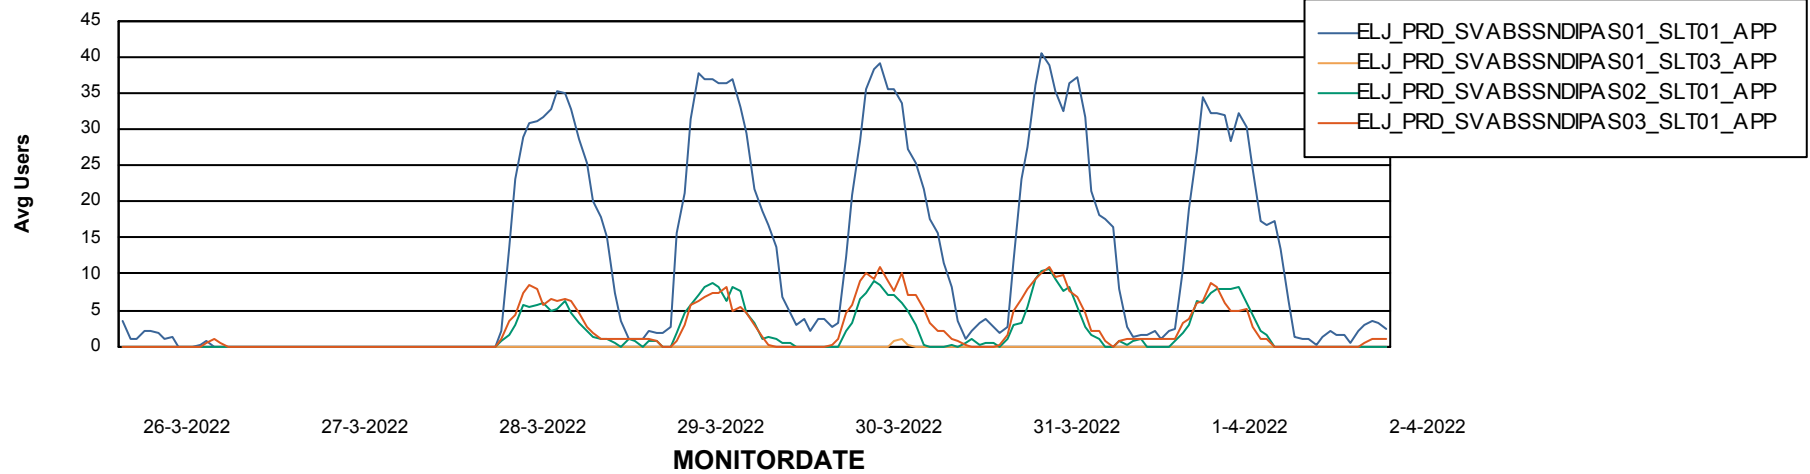

Weekly SLA Customer Report

Customer ELJ Production
Database ID 72

ABSSolute Application Server Services

Avg memory used per ABS Server Service

Avg users per day per ABS server

Weekly SLA Customer Report

Customer ELJ Production
Database ID 72