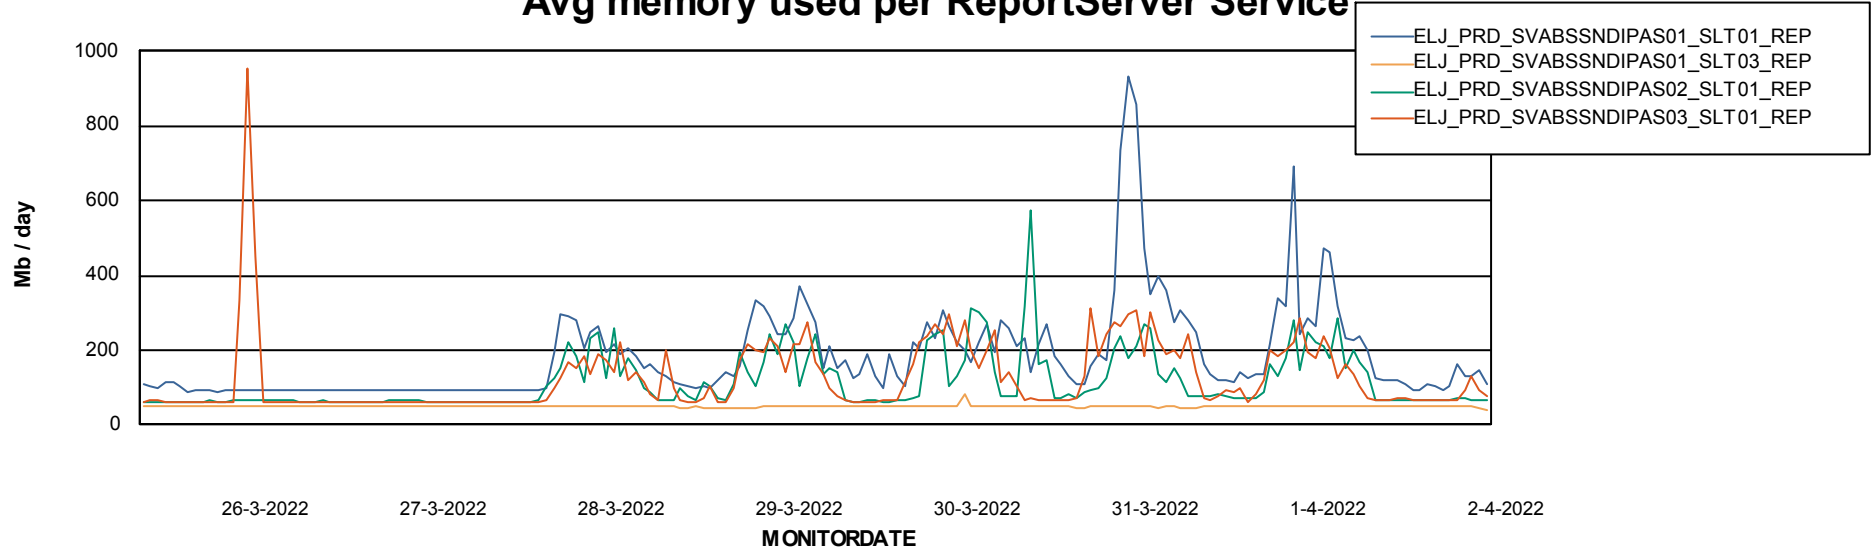

ABSSolute Application ReportServer Services

Avg memory used per ReportServer Service