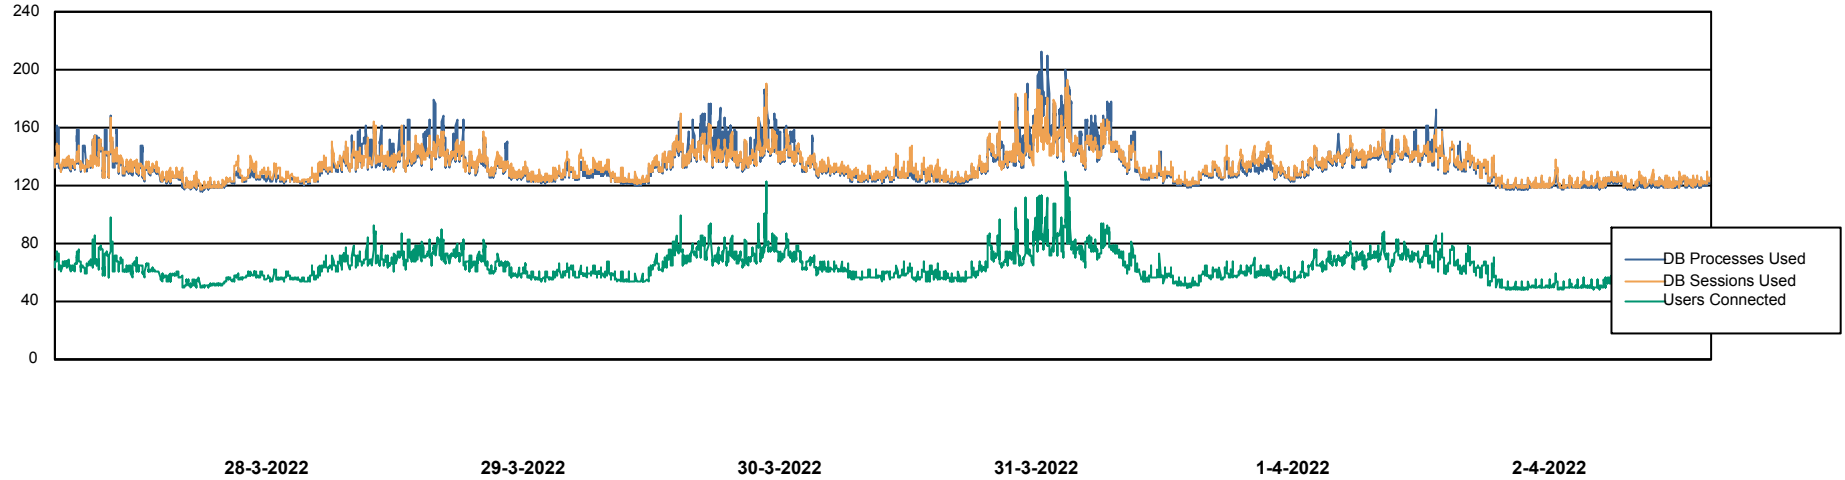

Database Performance ELJDB_Production

DB Processes Max 600
DB Sessions Max 924