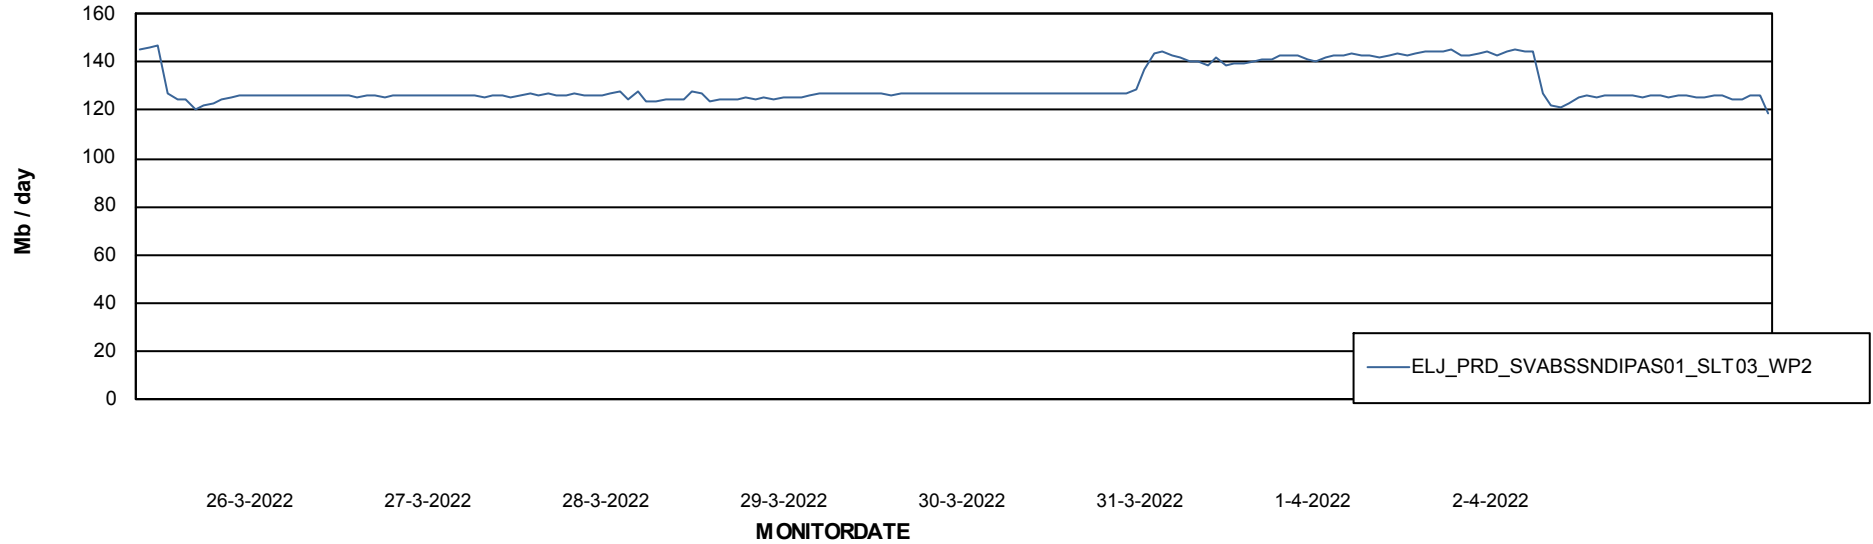

ABSSolute Application ReportServer Services

Avg memory used per ReportServer Service

Weekly SLA Customer Report

Customer ELJ Production
Database ID 72

ABSSolute Web Component Services

Avg memory used per ABS Web component