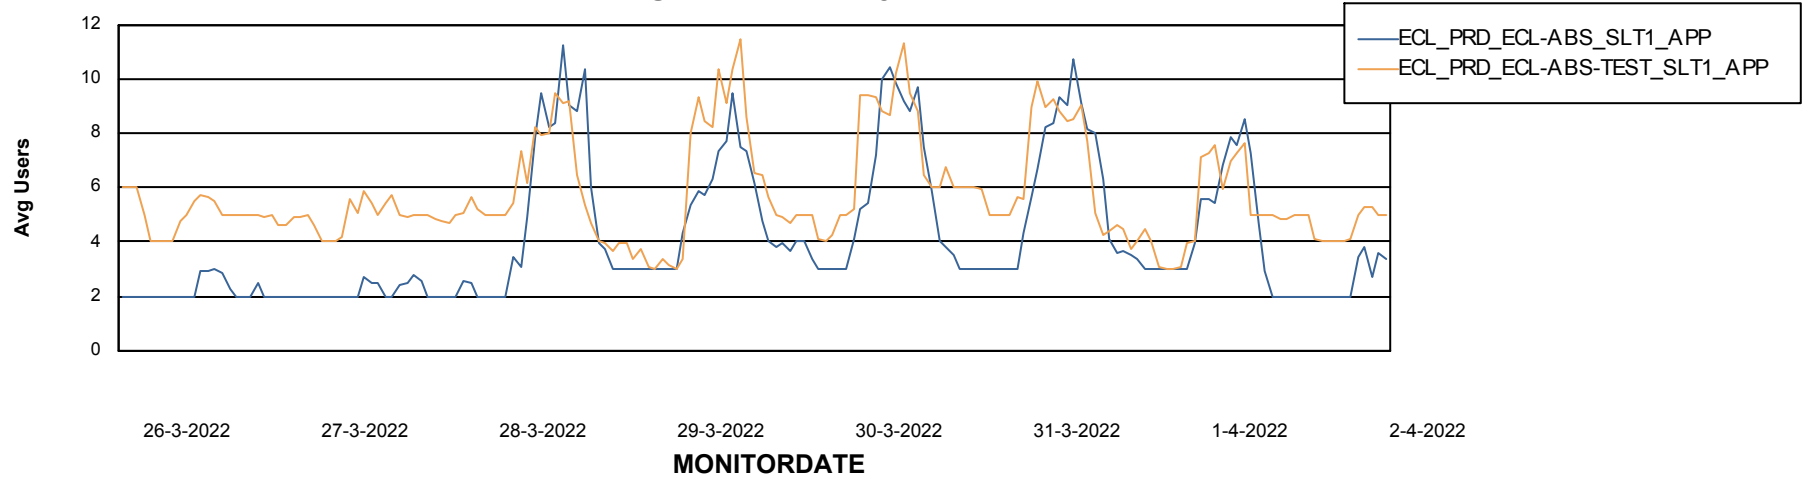

Weekly SLA Customer Report

Customer ECL_Production
Database ID 77

ABSSolute Application Server Services

Avg memory used per ABS Server Service

Avg users per day per ABS server

Weekly SLA Customer Report

Customer ECL_Production
Database ID 77