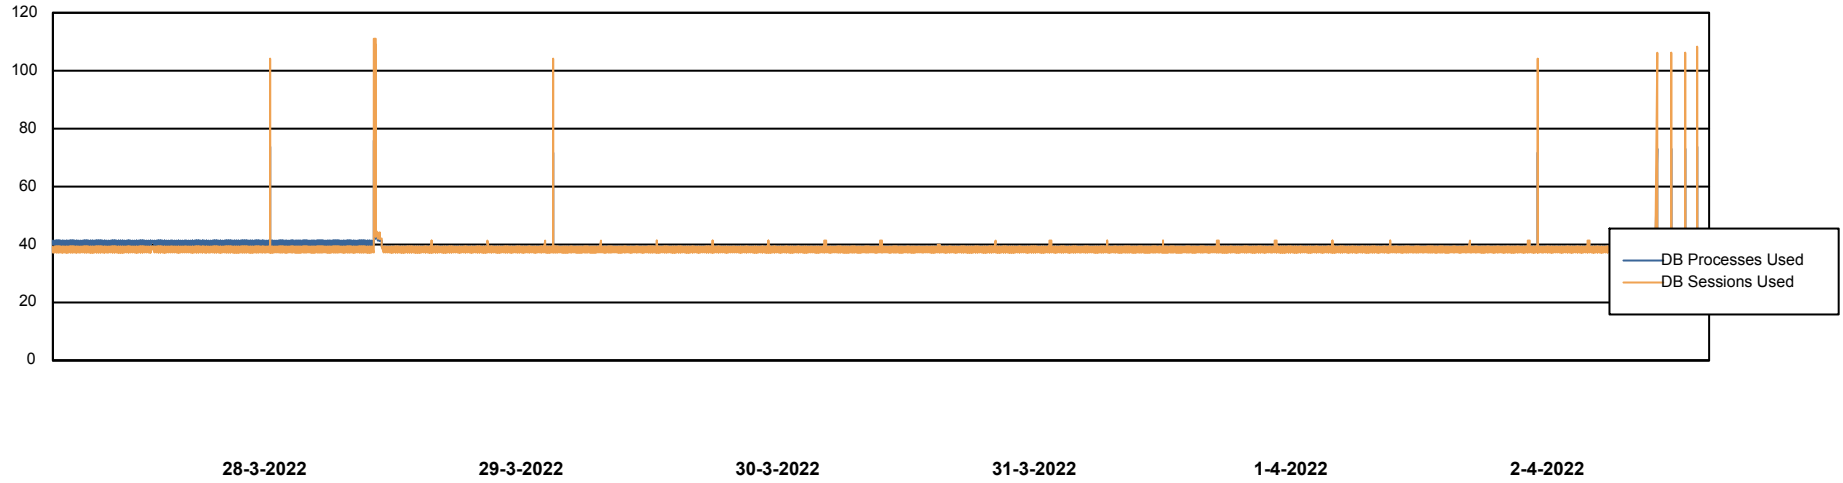

Weekly SLA Customer Report

Customer ECL_Production
Database ID 77

Database Performance ECLDB_Production

Weekly SLA Customer Report

Customer ECL_Production
Database ID 77

Database Performance ECLDB_Standby

DATABASE SIZE ECLDB_Production