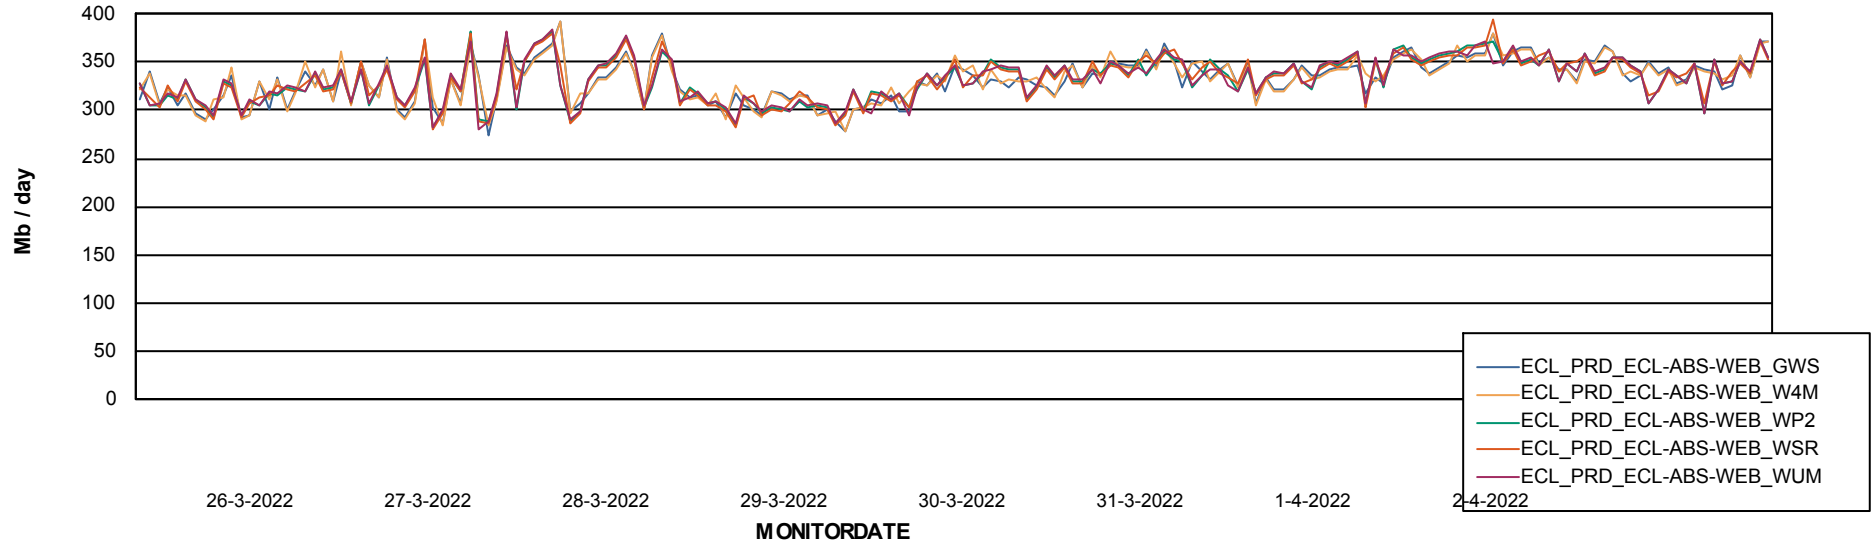

ABSSolute Application ReportServer Services

Avg memory used per ReportServer Service

Weekly SLA Customer Report

Customer ECL_Production
Database ID 77

ABSSolute Web Component Services

Avg memory used per ABS Web component