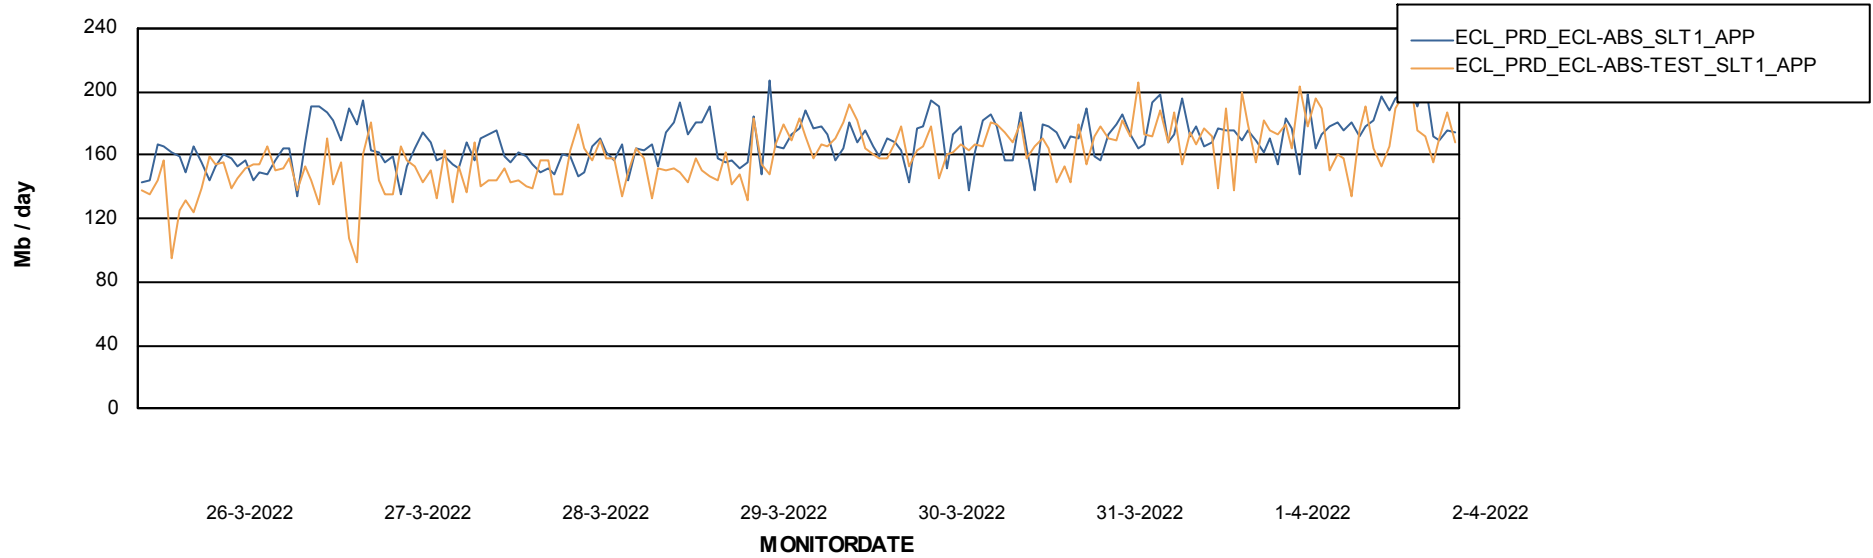

Weekly SLA Customer Report

Customer ECL_Production
Database ID 77

Database Performance ECLDB_Production

Weekly SLA Customer Report

Customer ECL_Production
Database ID 77

Database Performance ECLDB_Standby

DATABASE SIZE ECLDB_Production

Database growth over last month

Weekly SLA Customer Report

Customer ECL_Production
Database ID 77

Database Tablespace ECLDB_Production

Date	Tablespace Name	Filesize (Gb)	Usedsize (Gb)	Percentage free
2-4-2022	ABSDATA	56	46	18
	INDX	8	4	47
1-4-2022	ABSDATA	56	46	18
	INDX	8	4	47
31-3-2022	ABSDATA	56	46	18
	INDX	8	4	47
30-3-2022	ABSDATA	56	46	19
	INDX	8	4	47
29-3-2022	ABSDATA	56	46	19
	INDX	8	4	47
28-3-2022	ABSDATA	56	45	19
	INDX	8	4	47
27-3-2022	ABSDATA	56	45	19
	INDX	8	4	47

Weekly SLA Customer Report

Customer ECL_Production
Database ID 77

ABSSolute Application Server Services

Avg memory used per ABS Server Service

Avg users per day per ABS server

Weekly SLA Customer Report

Customer ECL_Production
Database ID 77