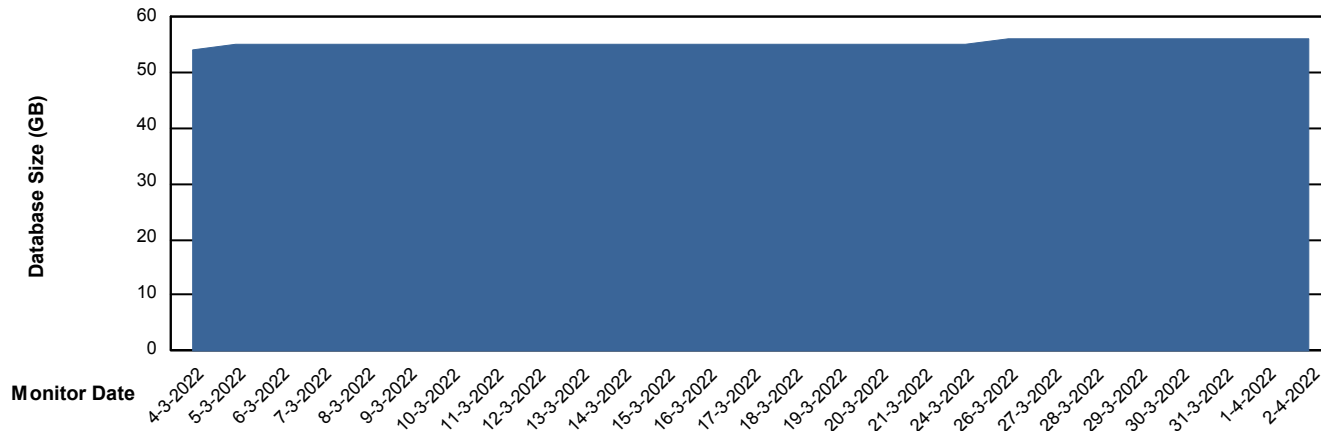

Weekly SLA Customer Report

Customer ECL_Production
Database ID 77

Database Performance ECLDB_Production

Weekly SLA Customer Report

Customer ECL_Production
Database ID 77

Database Performance ECLDB_Standby

DATABASE SIZE ECLDB_Production

Database growth over last month

Weekly SLA Customer Report

Customer ECL_Production
Database ID 77

Database Tablespace ECLDB_Production

Date	Tablespace Name	Filesize (Gb)	Usedsize (Gb)	Percentage free
2-4-2022	ABSDATA	56	46	18
	INDX	8	4	47
1-4-2022	ABSDATA	56	46	18
	INDX	8	4	47
31-3-2022	ABSDATA	56	46	18
	INDX	8	4	47
30-3-2022	ABSDATA	56	46	19
	INDX	8	4	47
29-3-2022	ABSDATA	56	46	19
	INDX	8	4	47
28-3-2022	ABSDATA	56	45	19
	INDX	8	4	47
27-3-2022	ABSDATA	56	45	19
	INDX	8	4	47