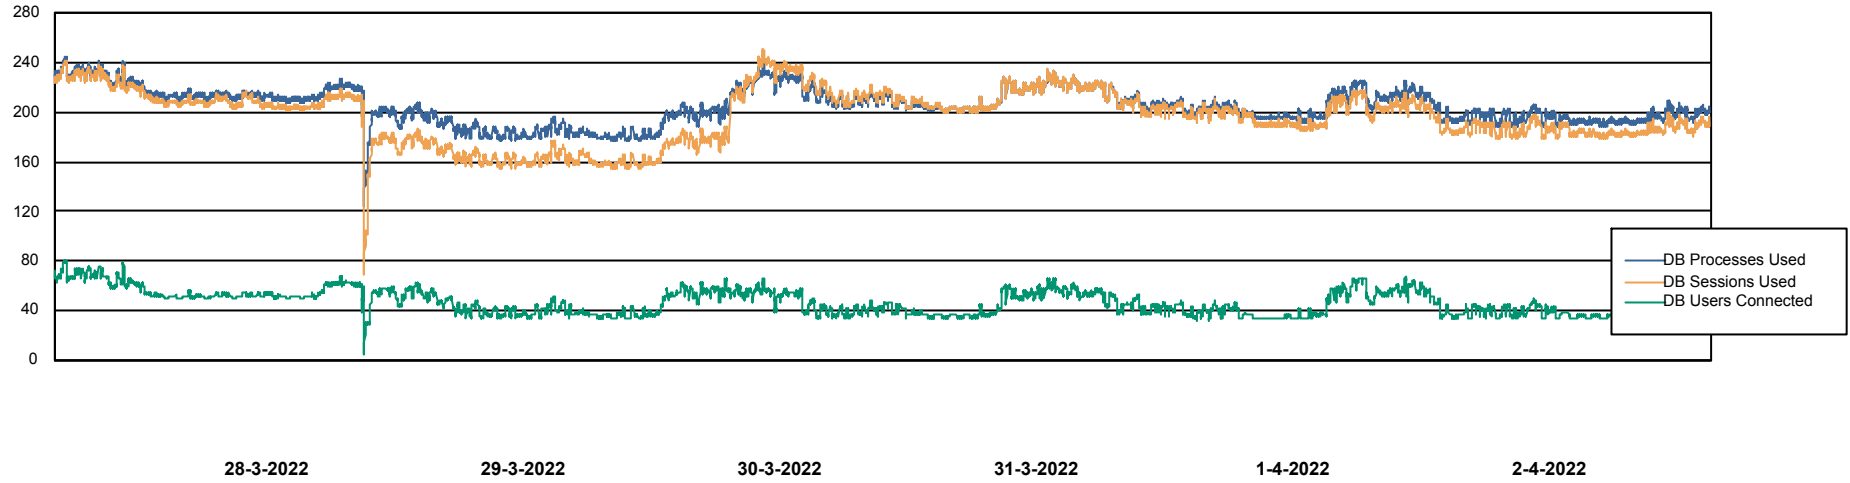

Weekly SLA Customer Report

Customer ECL_Production
Database ID 77

Harddisk Usage ECL_PRD_ECL-ABS-WEB

	Free disk space on C: (%)	Total disk space on C: (Gb)	Used disk space on C: (Gb)
2-4-2022	48	127	66
1-4-2022	49	127	65
31-3-2022	50	0	63
30-3-2022	51	127	63
29-3-2022	50	0	63
28-3-2022	50	127	64
27-3-2022	50	127	63

Weekly SLA Customer Report

Customer ECL_Production
Database ID 77

Database Performance ECLDB_Production

Weekly SLA Customer Report

Customer ECL_Production
Database ID 77

Database Performance ECLDB_Standby

DATABASE SIZE ECLDB_Production