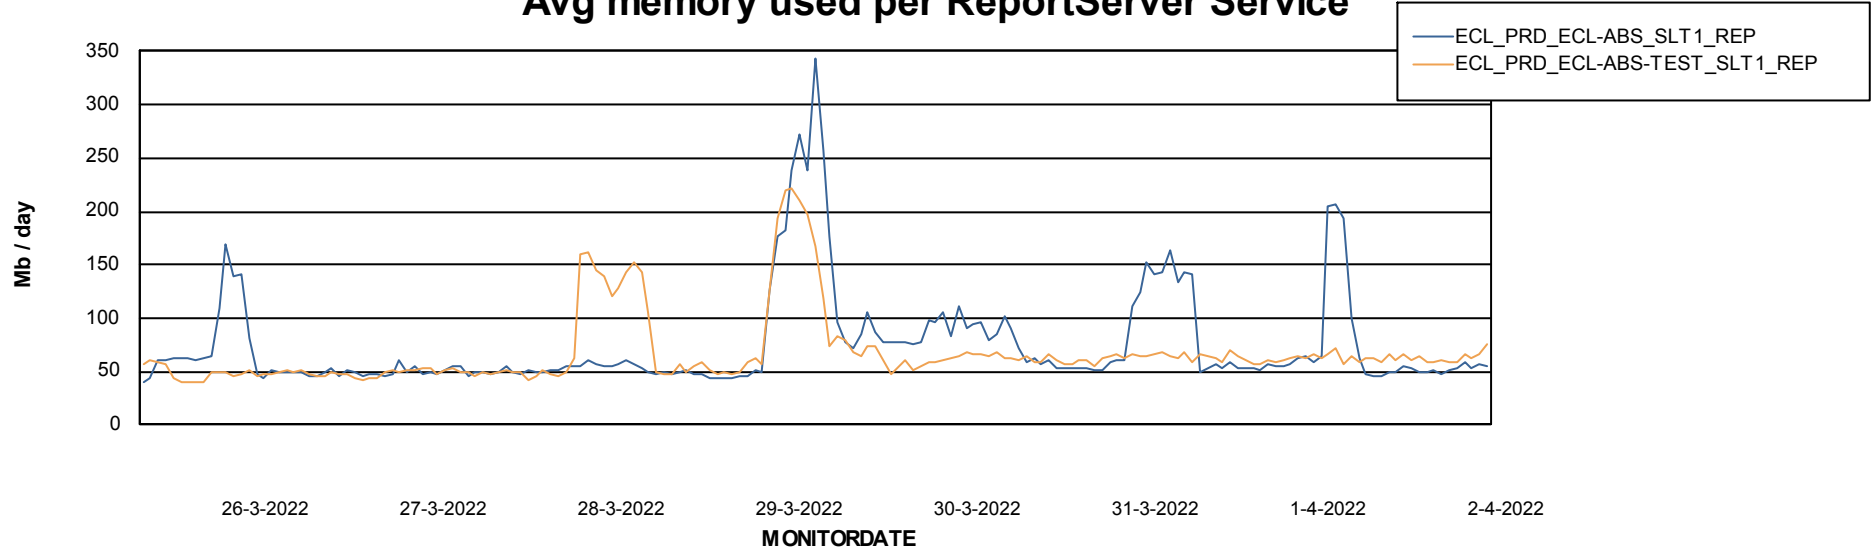

ABSSolute Application ReportServer Services

Avg memory used per ReportServer Service